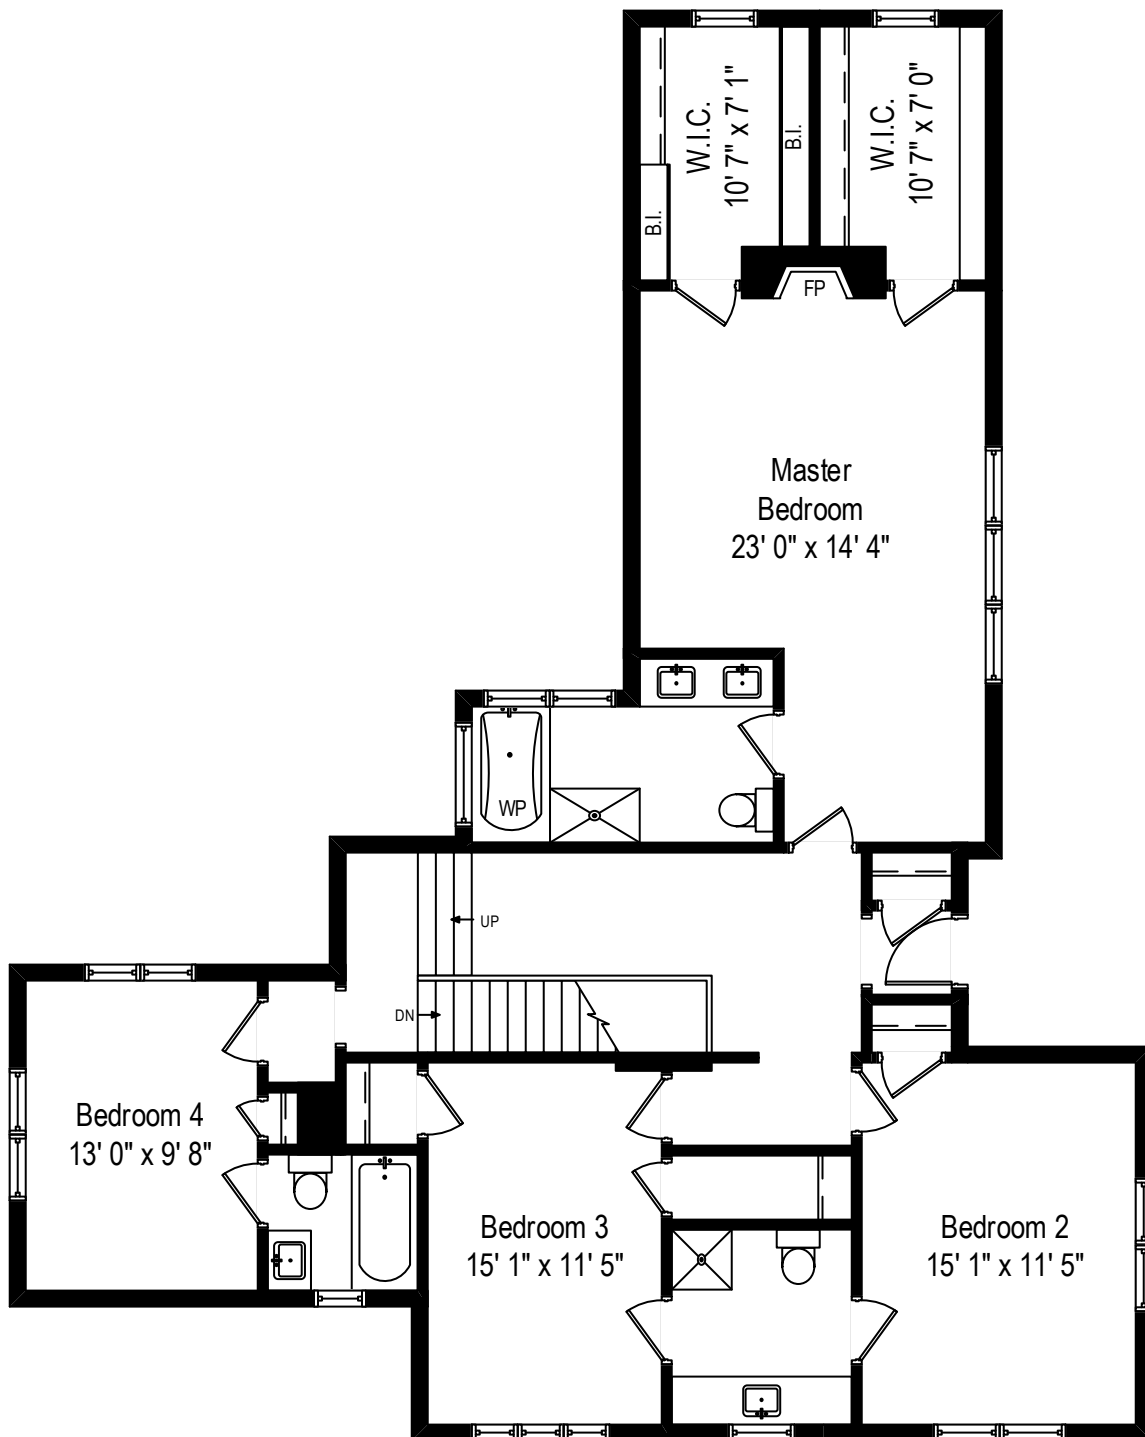

1041 Locust Road – Wilmette, IL 60091

First Level

1041 Locust Road – Wilmette, IL 60091

Second Level

1041 Locust Road – Wilmette, IL 60091

Lower Level

All dimensions are approximate. This plan is for marketing purposes only.