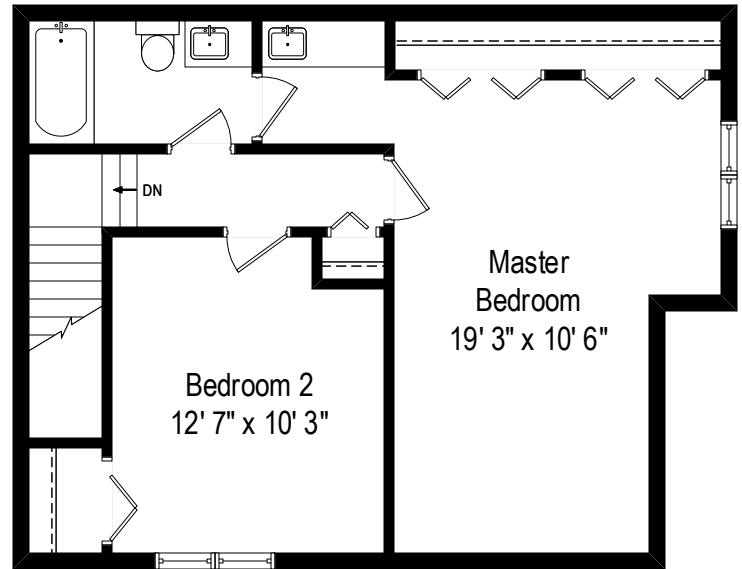

914 Surrey Ln - Sleepy Hollow, IL 60118

First Level

All dimensions are approximate. This plan is for marketing purposes only.

914 Surrey Ln - Sleepy Hollow, IL 60118

Second Level

All dimensions are approximate. This plan is for marketing purposes only.

914 Surrey Ln - Sleepy Hollow, IL 60118

Lower Level

Lower Level

Second Level

First Level

914 Surrey Ln - Sleepy Hollow, IL 60118