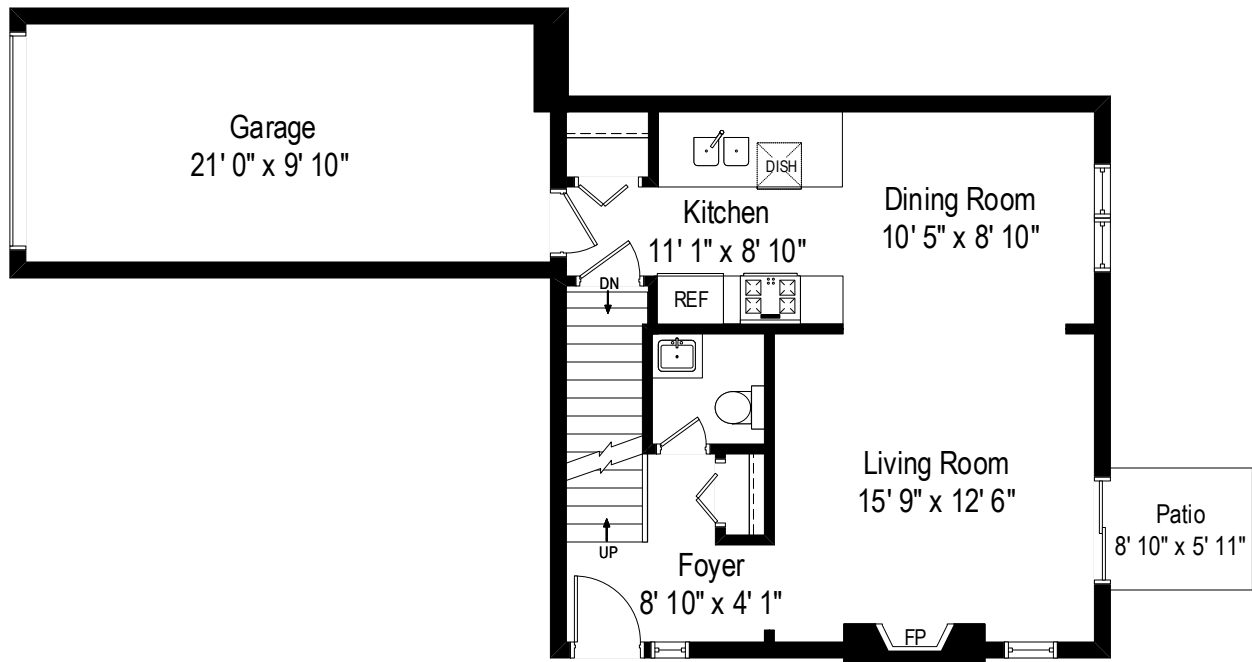

914 Surrey Ln - Sleepy Hollow, IL 60118

First Level

All dimensions are approximate. This plan is for marketing purposes only.

914 Surrey Ln - Sleepy Hollow, IL 60118

Second Level

All dimensions are approximate. This plan is for marketing purposes only.

914 Surrey Ln - Sleepy Hollow, IL 60118

Lower Level

Lower Level

Second Level

First Level

914 Surrey Ln - Sleepy Hollow, IL 60118