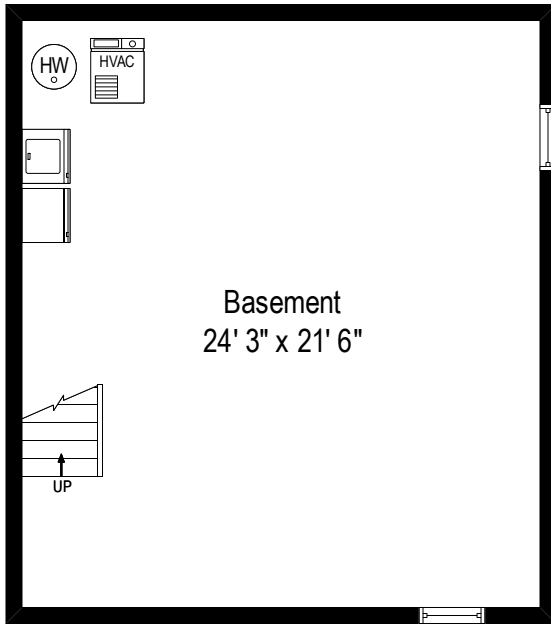

914 Surrey Ln - Sleepy Hollow, IL 60118

First Level

All dimensions are approximate. This plan is for marketing purposes only.

914 Surrey Ln - Sleepy Hollow, IL 60118

Second Level

All dimensions are approximate. This plan is for marketing purposes only.

914 Surrey Ln - Sleepy Hollow, IL 60118

Lower Level

Lower Level

Second Level

First Level

914 Surrey Ln - Sleepy Hollow, IL 60118