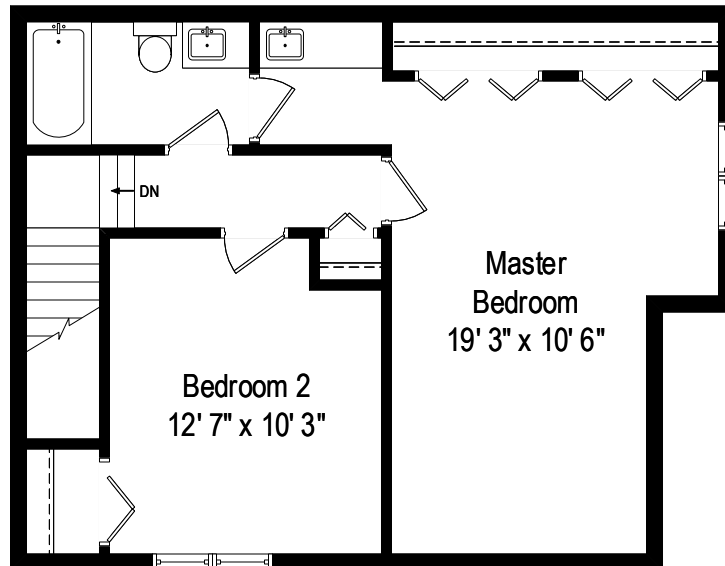

914 Surrey Ln - Sleepy Hollow, IL 60118

First Level

All dimensions are approximate. This plan is for marketing purposes only.

914 Surrey Ln - Sleepy Hollow, IL 60118

Second Level

All dimensions are approximate. This plan is for marketing purposes only.

914 Surrey Ln - Sleepy Hollow, IL 60118

Lower Level

Lower Level

Second Level

First Level

914 Surrey Ln - Sleepy Hollow, IL 60118