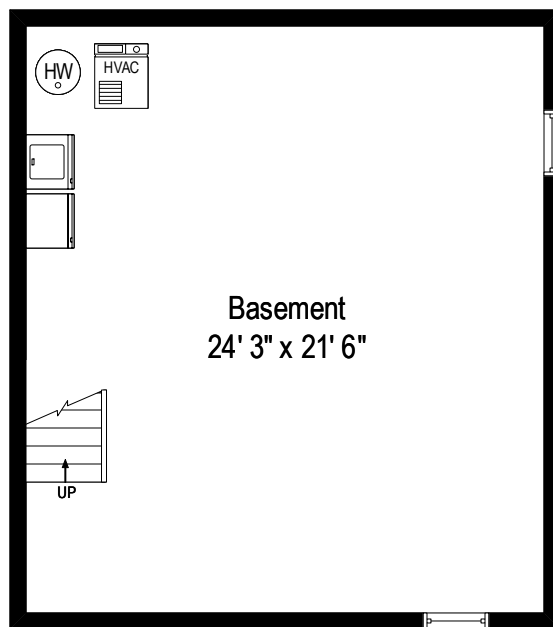

914 Surrey Ln - Sleepy Hollow, IL 60118

First Level

All dimensions are approximate. This plan is for marketing purposes only.

914 Surrey Ln - Sleepy Hollow, IL 60118

Second Level

All dimensions are approximate. This plan is for marketing purposes only.

914 Surrey Ln - Sleepy Hollow, IL 60118

Lower Level

Lower Level

Second Level

First Level

914 Surrey Ln - Sleepy Hollow, IL 60118