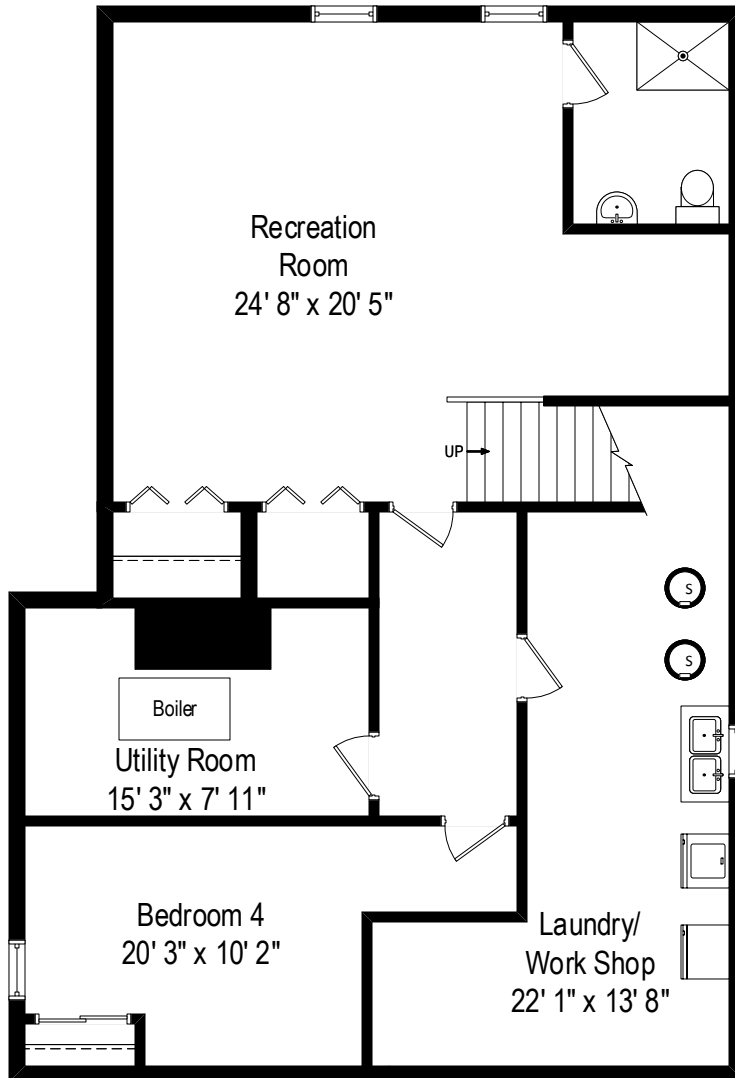

2028 Farnsworth Lane – Northbrook, IL 60062

First Level

2028 Farnsworth Lane – Northbrook, IL 60062

Lower Level

All dimensions are approximate. This plan is for marketing purposes only.