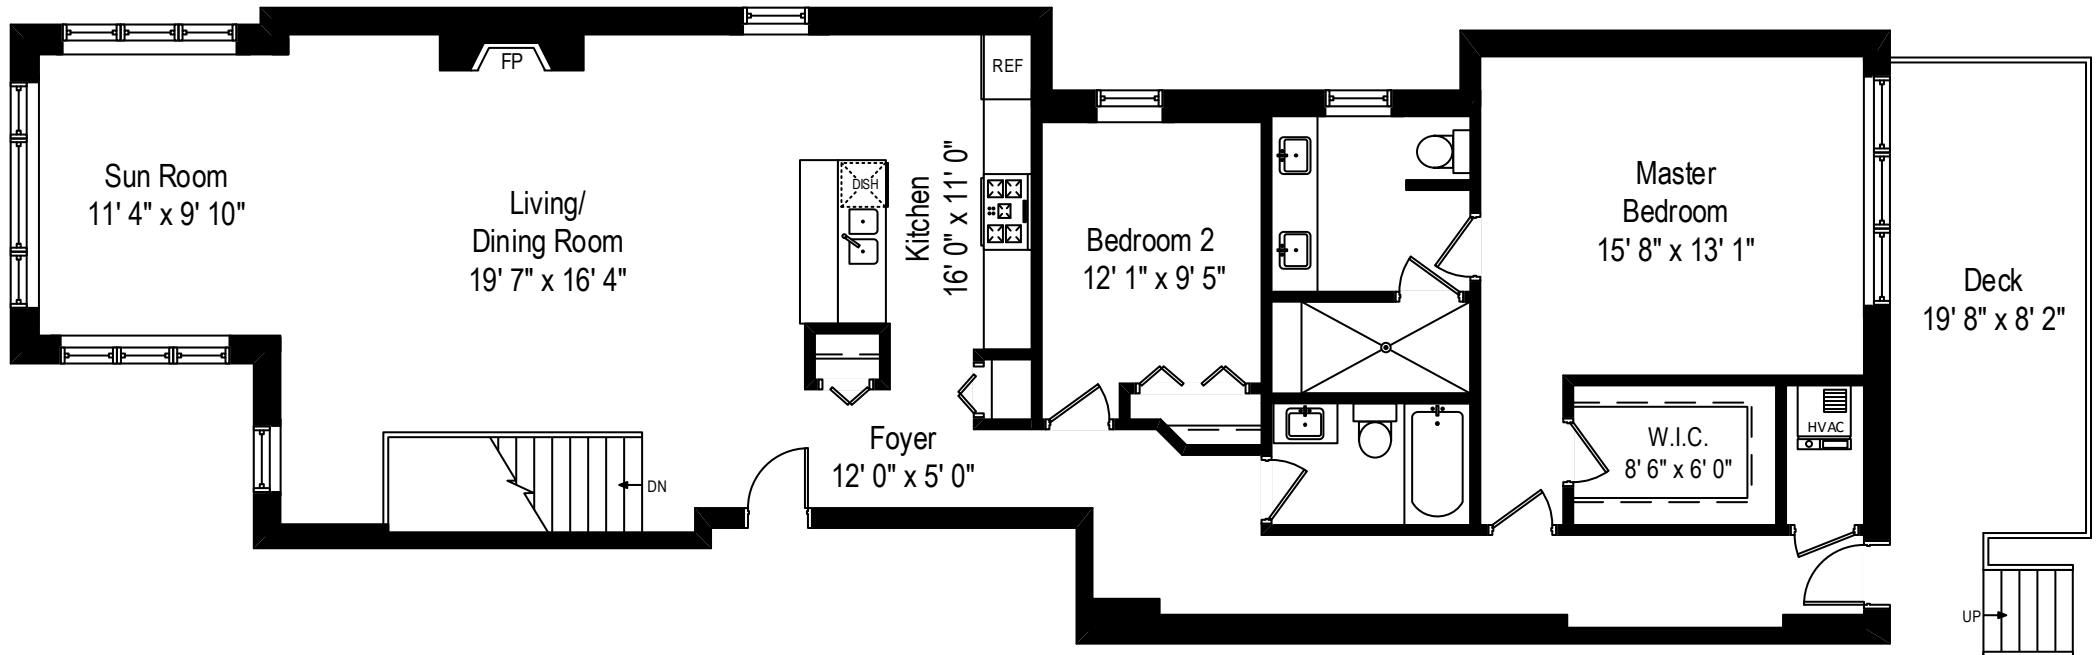

4447 N. Magnolia - Chicago, IL 60640

First Level

All dimensions are approximate. This plan is for marketing purposes only.

4447 N. Magnolia - Chicago, IL 60640

Lower Level

All dimensions are approximate. This plan is for marketing purposes only.

# First Level

# Lower Level