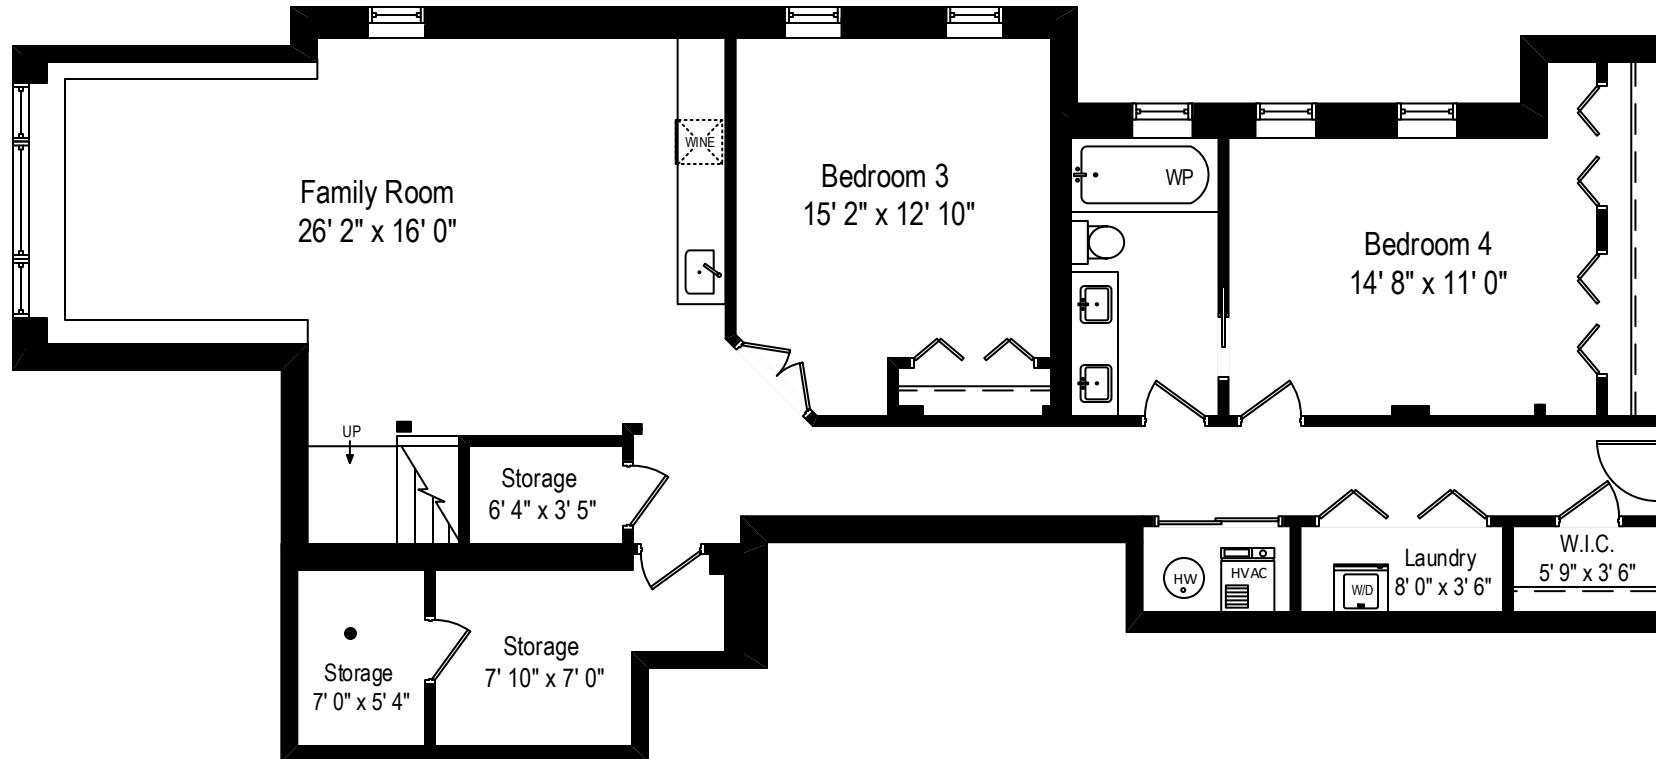

4447 N. Magnolia - Chicago, IL 60640

First Level

All dimensions are approximate. This plan is for marketing purposes only.

4447 N. Magnolia - Chicago, IL 60640

Lower Level

All dimensions are approximate. This plan is for marketing purposes only.

# First Level

# Lower Level