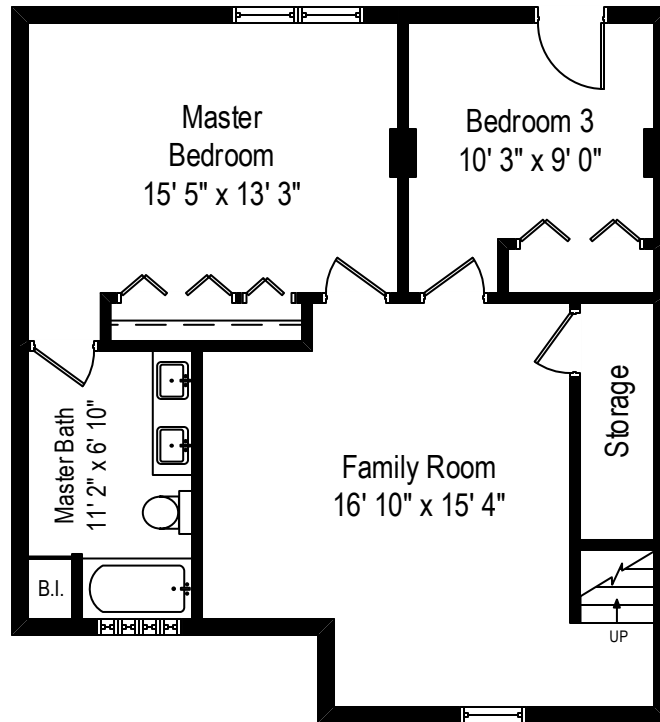

2642 N Emmett Street - Chicago, IL 60647

First Level

2642 N Emmett Street - Chicago, IL 60647

Lower Level

All dimensions are approximate. This plan is for marketing purposes only.

First Level

Lower Level

2642 N Emmett Street - Chicago, IL 60647