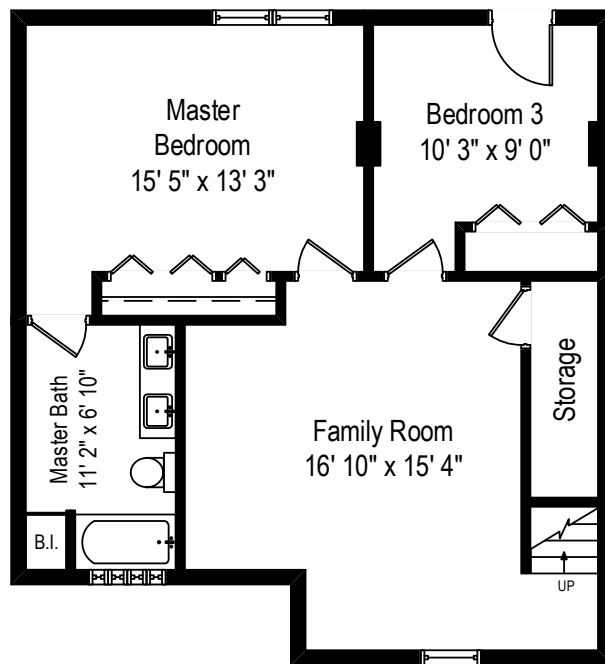

2642 N Emmett Street - Chicago, IL 60647

First Level

2642 N Emmett Street - Chicago, IL 60647

Lower Level

All dimensions are approximate. This plan is for marketing purposes only.

First Level

Lower Level

2642 N Emmett Street - Chicago, IL 60647