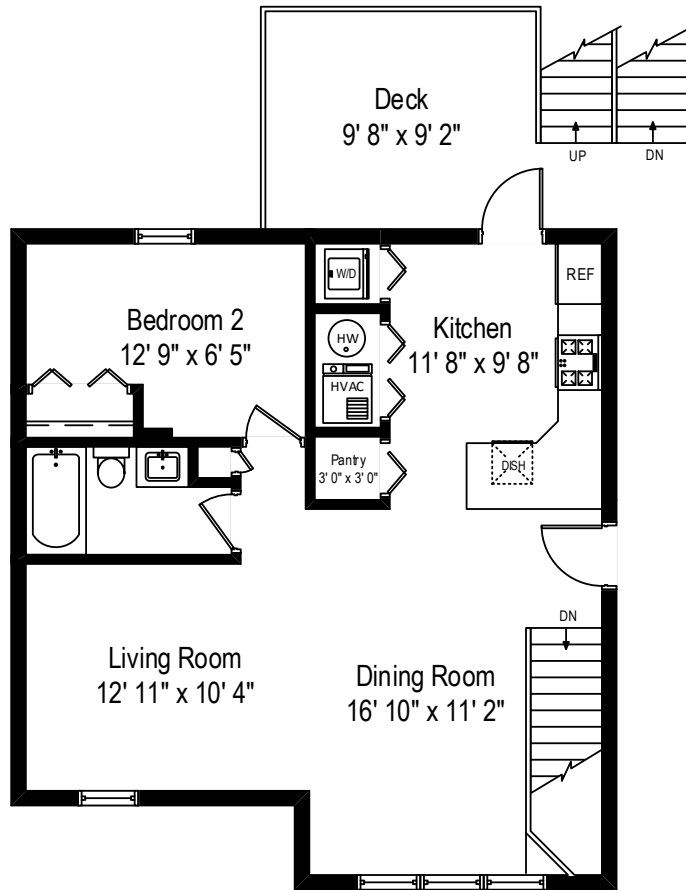

2642 N Emmett Street - Chicago, IL 60647

First Level

2642 N Emmett Street - Chicago, IL 60647

Lower Level

All dimensions are approximate. This plan is for marketing purposes only.

First Level

Lower Level

2642 N Emmett Street - Chicago, IL 60647