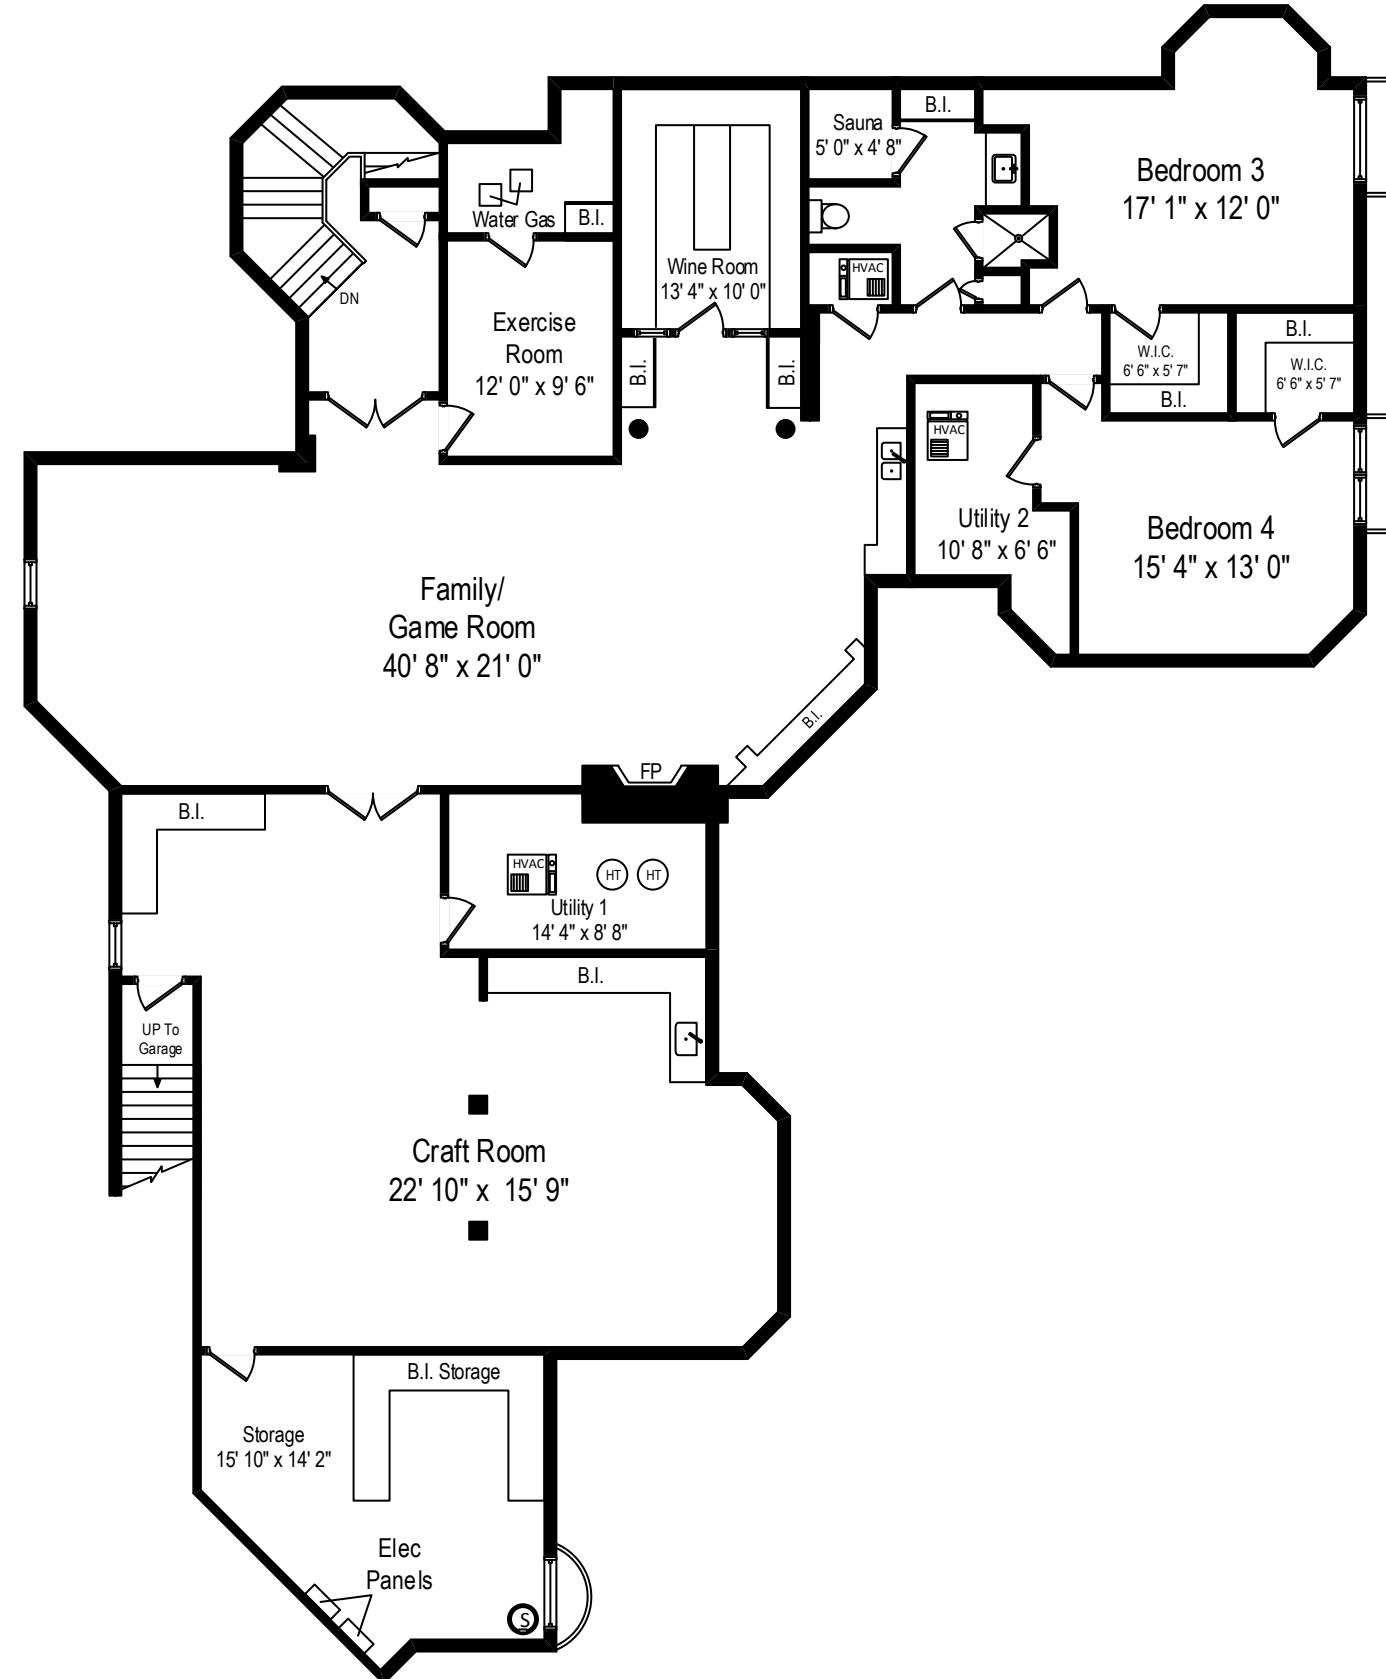

1640 Timber Woods Lane – Libertyville, IL 60048

First Level

All dimensions are approximate. This plan is for marketing purposes only.

1640 Timber Woods Lane – Libertyville, IL 60048

Second Level

1640 Timber Woods Lane – Libertyville, IL 60048

Lower Level

All dimensions are approximate. This plan is for marketing purposes only.