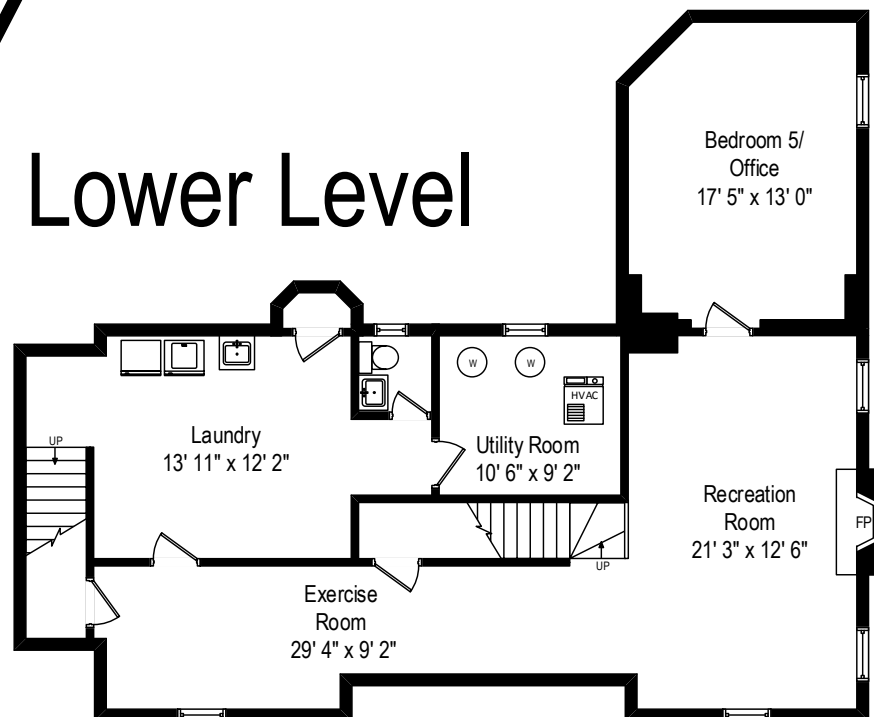

Lower Level

901 Club Circle - Glenview, IL 60025