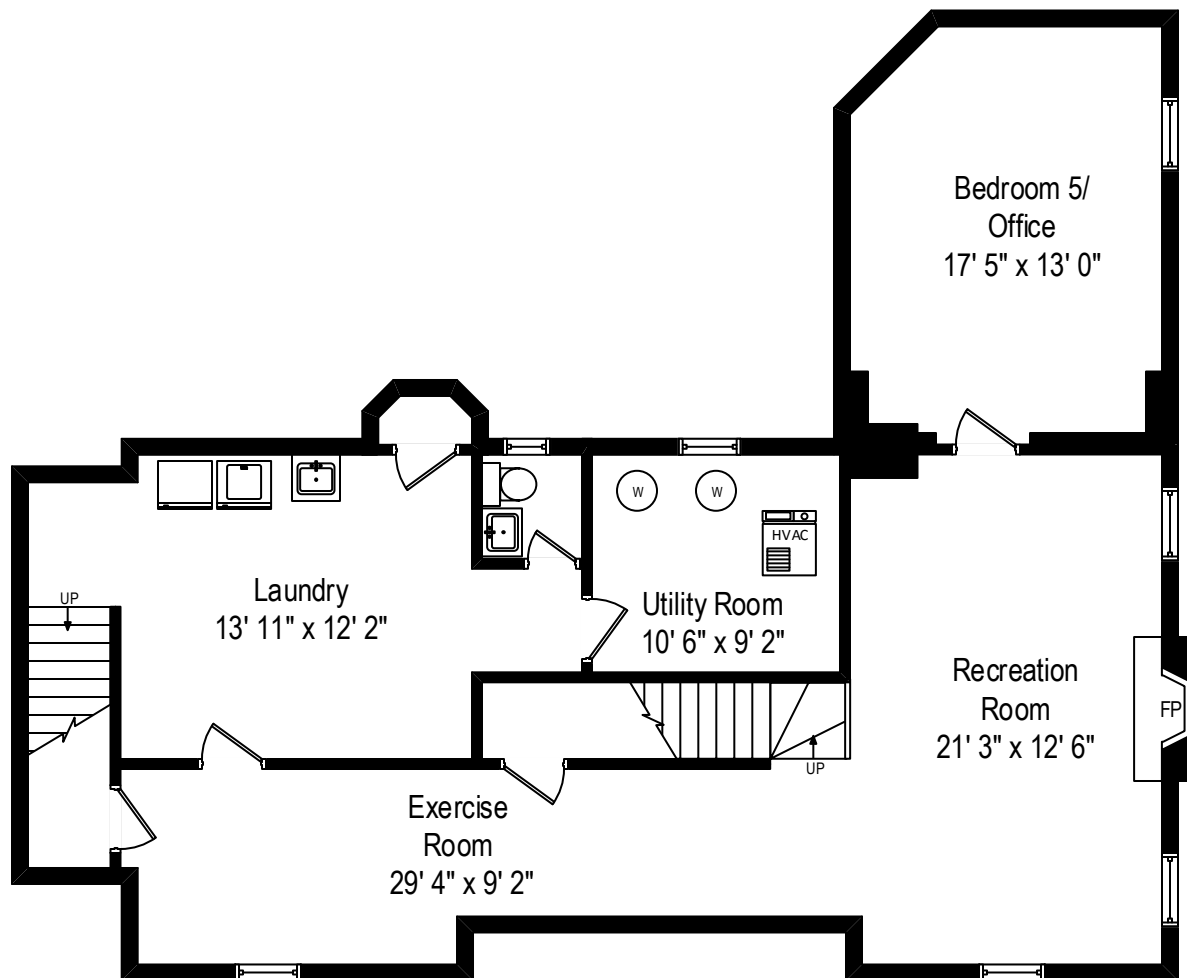

901 Club Circle - Glenview, IL 60025

First Level

All dimensions are approximate. This plan is for marketing purposes only.

901 Club Circle - Glenview, IL 60025

Second Level

All dimensions are approximate. This plan is for marketing purposes only.

901 Club Circle - Glenview, IL 60025

Lower Level

All dimensions are approximate. This plan is for marketing purposes only.