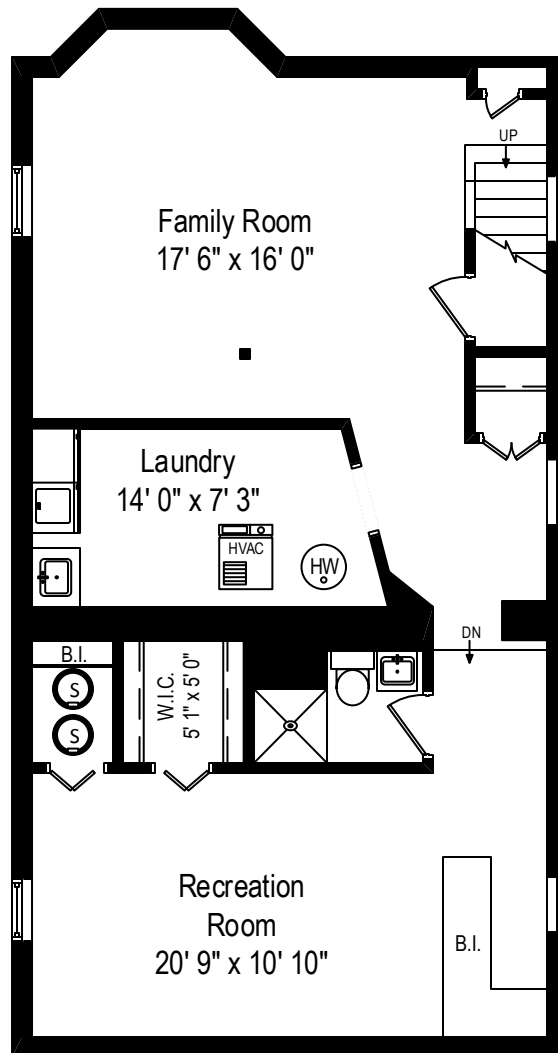

3736 N. Plainfield Avenue – Chicago, IL 60634

First Level

3736 N. Plainfield Avenue – Chicago, IL 60634

Second Level

All dimensions are approximate. This plan is for marketing purposes only.

3736 N. Plainfield Avenue – Chicago, IL 60634

Lower Level

Second Level

First Level

Lower Level

3736 N. Plainfield Avenue – Chicago, IL 60634