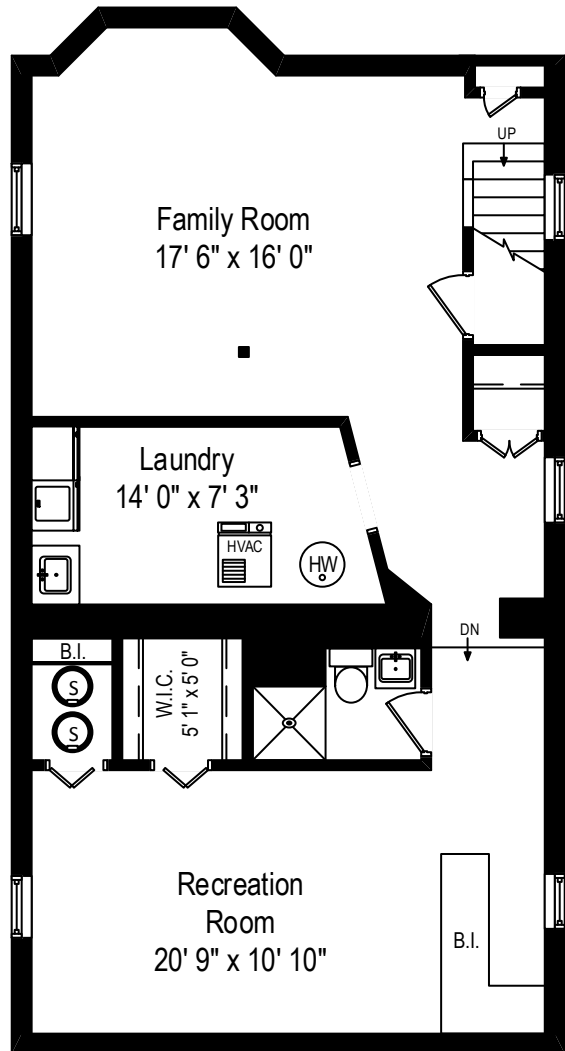

3736 N. Plainfield Avenue – Chicago, IL 60634

First Level

3736 N. Plainfield Avenue – Chicago, IL 60634

Second Level

All dimensions are approximate. This plan is for marketing purposes only.

3736 N. Plainfield Avenue – Chicago, IL 60634

Lower Level

Second Level

First Level

Lower Level

3736 N. Plainfield Avenue – Chicago, IL 60634