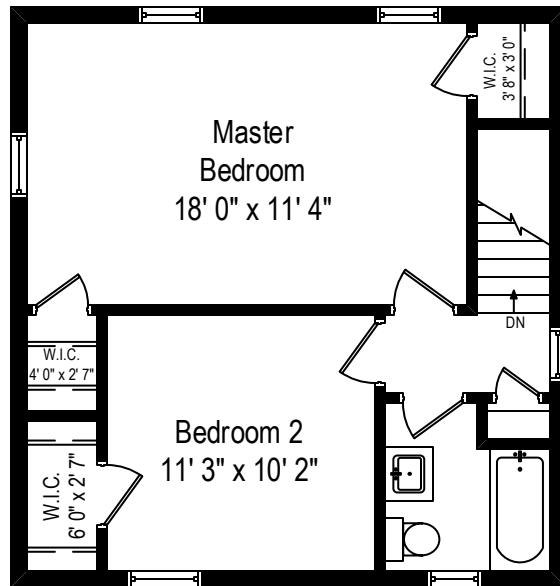

3736 N. Plainfield Avenue – Chicago, IL 60634

First Level

3736 N. Plainfield Avenue – Chicago, IL 60634

Second Level

All dimensions are approximate. This plan is for marketing purposes only.

3736 N. Plainfield Avenue – Chicago, IL 60634

Lower Level

Second Level

First Level

Lower Level

3736 N. Plainfield Avenue – Chicago, IL 60634