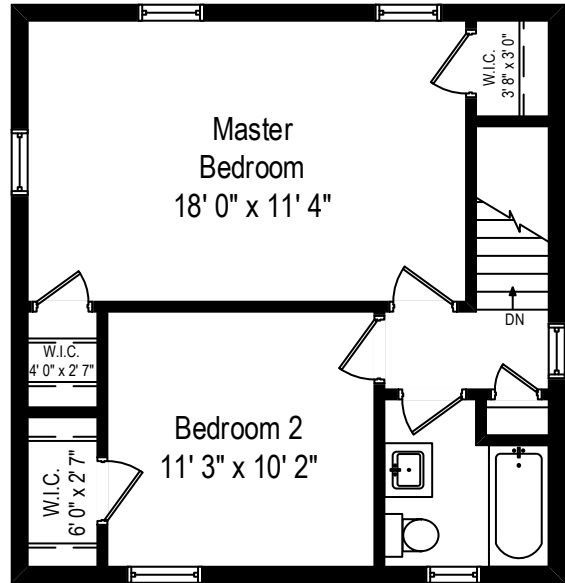

3736 N. Plainfield Avenue – Chicago, IL 60634

First Level

3736 N. Plainfield Avenue – Chicago, IL 60634

Second Level

All dimensions are approximate. This plan is for marketing purposes only.

3736 N. Plainfield Avenue – Chicago, IL 60634

Lower Level

Second Level

First Level

Lower Level

3736 N. Plainfield Avenue – Chicago, IL 60634