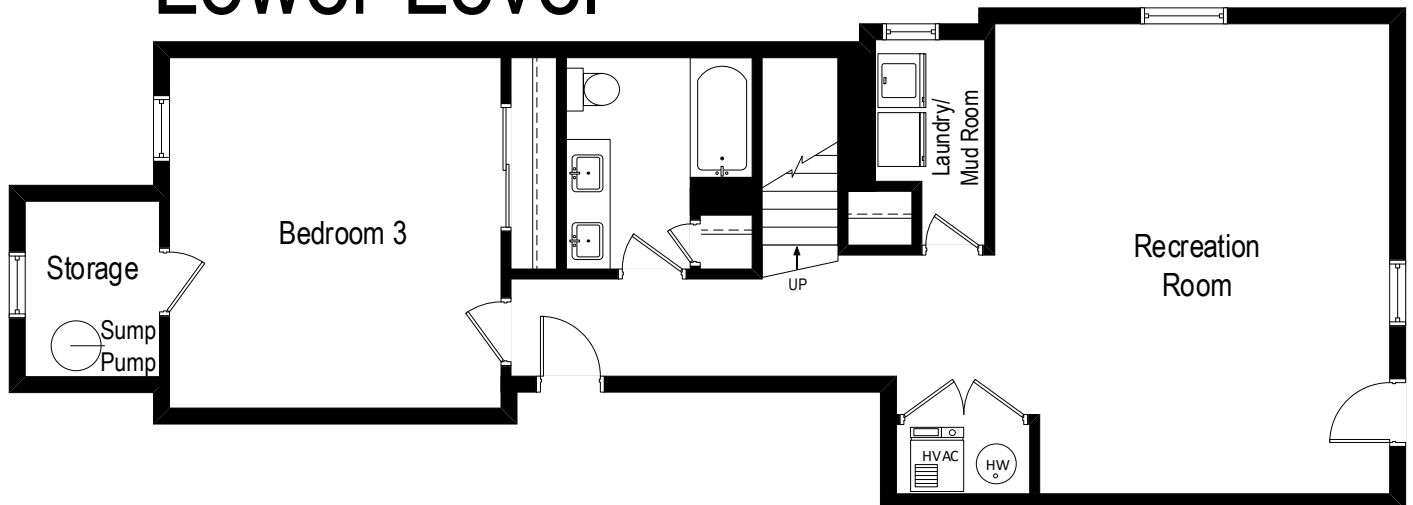

6409 S Ellis Ave, Unit 1N - Chicago, IL. 60637

First Level

All dimensions are approximate. This plan is for marketing purposes only.

6409 S Ellis Ave, Unit 1N - Chicago, IL. 60637

Lower Level

All dimensions are approximate. This plan is for marketing purposes only.

First Level

Lower Level

6409 S Ellis Ave, Unit 1N - Chicago, IL. 60637

All dimensions are approximate. This plan is for marketing purposes only.