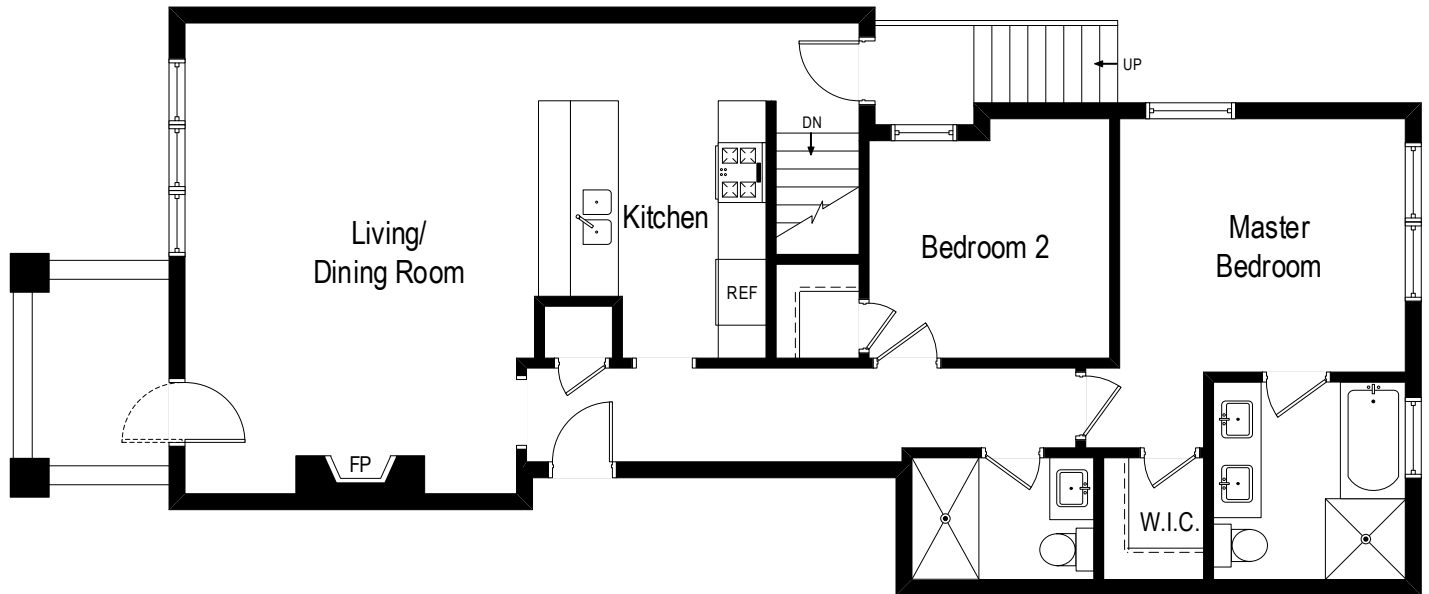

6409 S Ellis Ave, Unit 1N - Chicago, IL. 60637

First Level

All dimensions are approximate. This plan is for marketing purposes only.

6409 S Ellis Ave, Unit 1N - Chicago, IL. 60637

Lower Level

All dimensions are approximate. This plan is for marketing purposes only.

First Level

Lower Level

6409 S Ellis Ave, Unit 1N - Chicago, IL. 60637

All dimensions are approximate. This plan is for marketing purposes only.