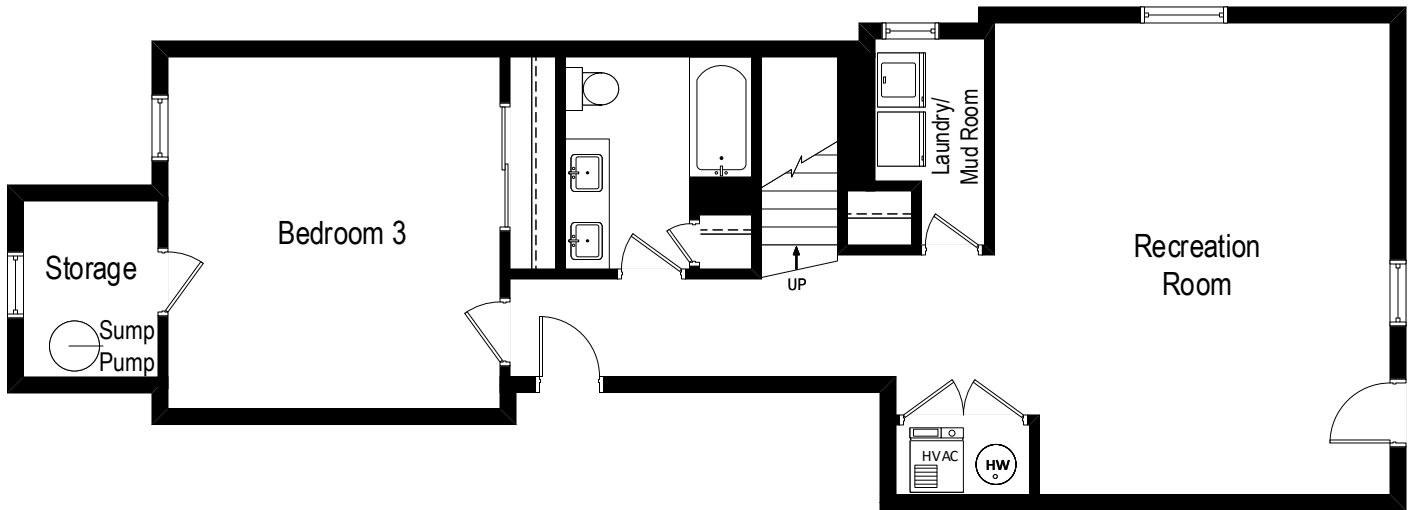

6409 S Ellis Ave, Unit 1N - Chicago, IL. 60637

First Level

All dimensions are approximate. This plan is for marketing purposes only.

6409 S Ellis Ave, Unit 1N - Chicago, IL. 60637

Lower Level

All dimensions are approximate. This plan is for marketing purposes only.

First Level

Lower Level

6409 S Ellis Ave, Unit 1N - Chicago, IL. 60637

All dimensions are approximate. This plan is for marketing purposes only.