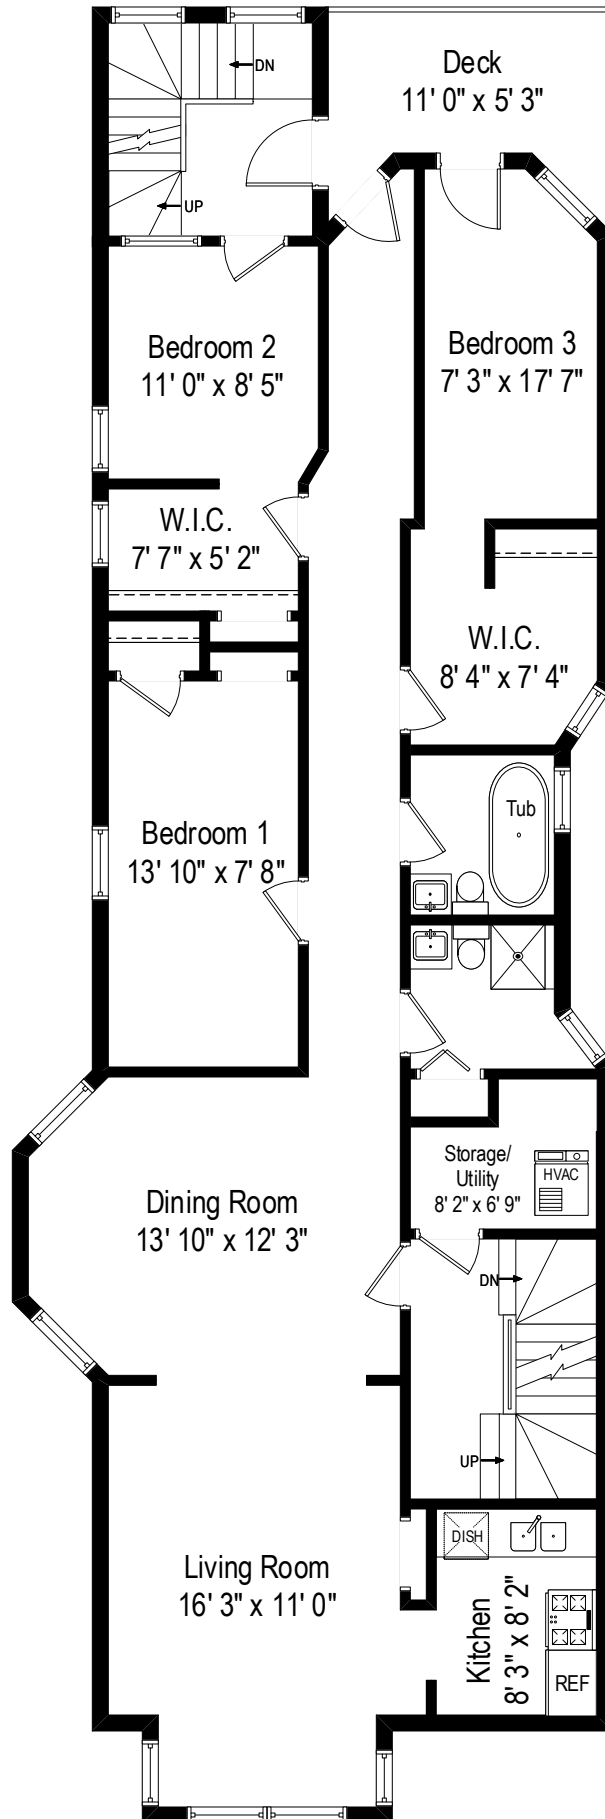

721 W Melrose St - Chicago, IL 60657

First Level ( Unit 1 )

721 W Melrose St - Chicago, IL 60657

Second Level ( Unit 2 )

721 W Melrose St - Chicago, IL 60657

Third Level (Unit 3)

721 W Melrose St - Chicago, IL 60657  
 Lower Level ( Garden Unit )

All dimensions are approximate. This plan is for marketing purposes only.