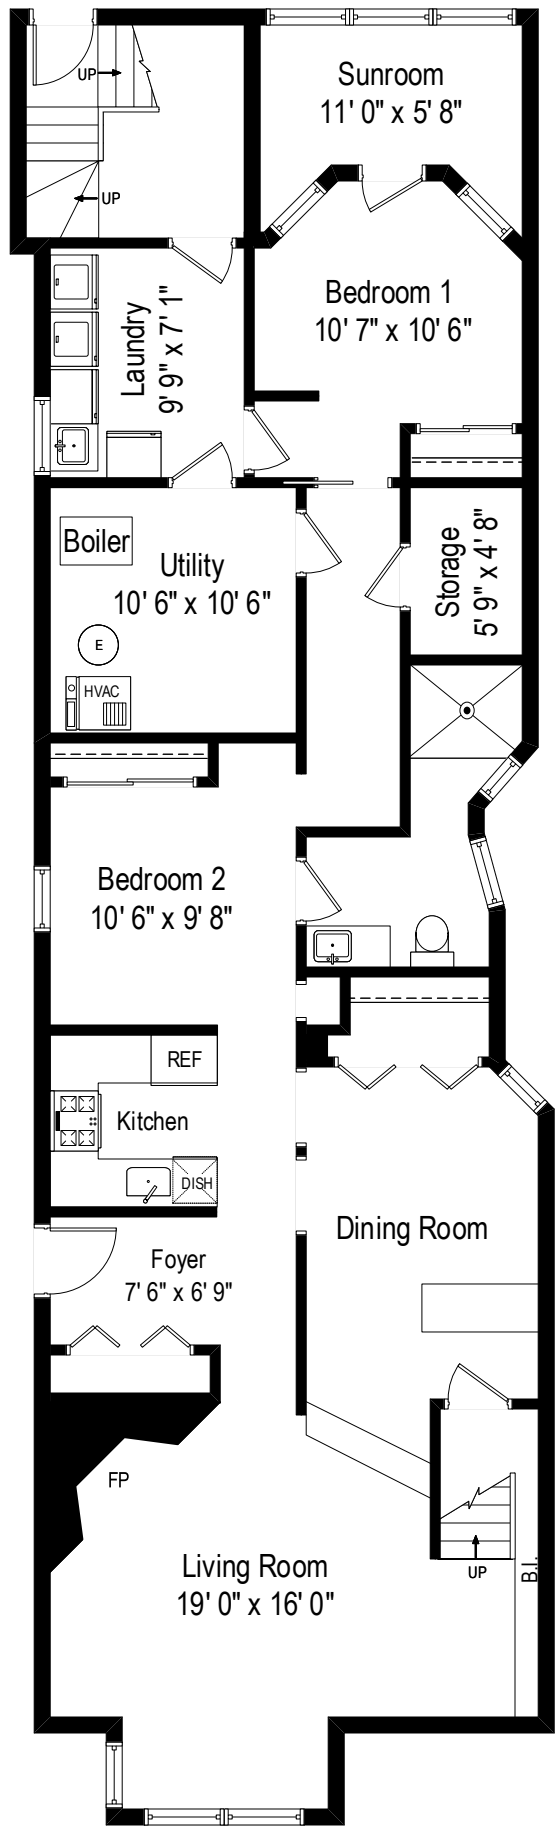

721 W Melrose St - Chicago, IL 60657

First Level ( Unit 1 )

721 W Melrose St - Chicago, IL 60657

Second Level ( Unit 2 )

721 W Melrose St - Chicago, IL 60657

Third Level (Unit 3)

721 W Melrose St - Chicago, IL 60657  
 Lower Level ( Garden Unit )

All dimensions are approximate. This plan is for marketing purposes only.

# Second Level ( Unit 2 )