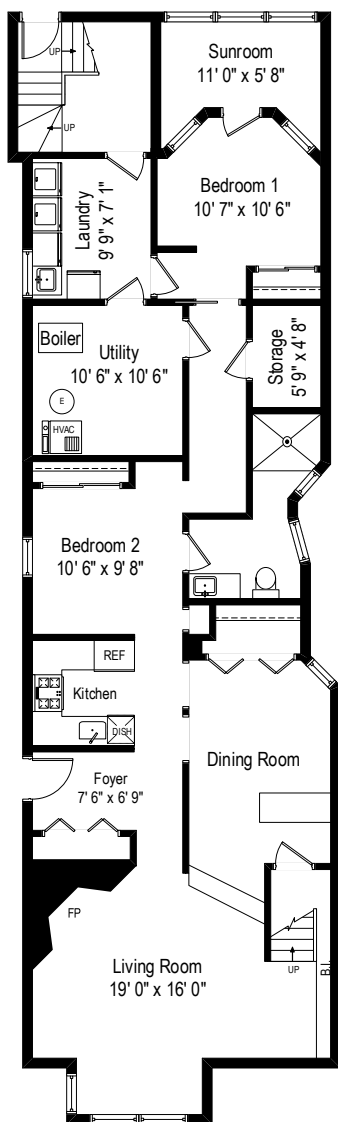

Second Level (Unit 2)

Lower Level (Garden Unit)

(Garden Unit)

Third Level (Unit 3)

First Level (Unit 1)

(Unit 1)

N

721 W Melrose St - Chicago, IL 60657