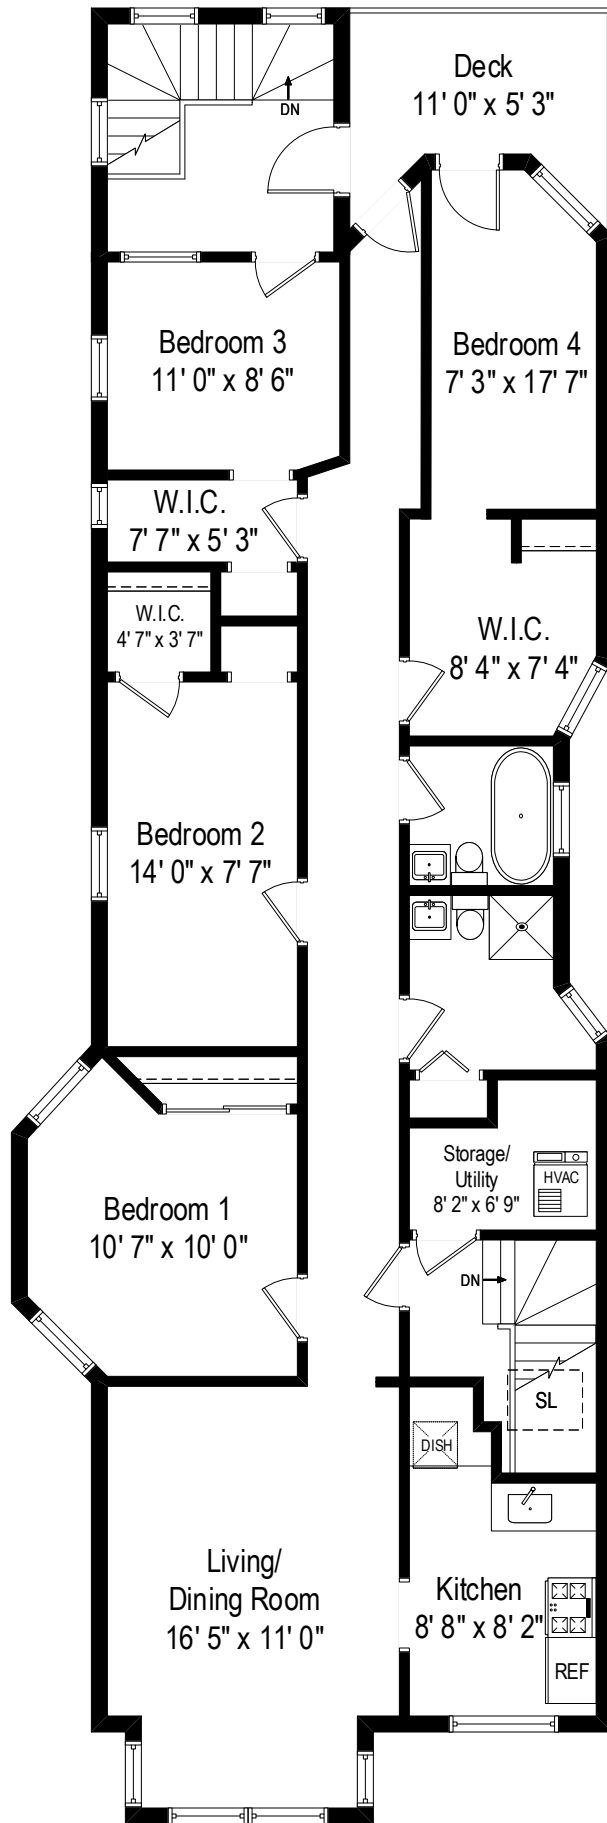

721 W Melrose St - Chicago, IL 60657

First Level ( Unit 1 )

721 W Melrose St - Chicago, IL 60657

Second Level ( Unit 2 )

721 W Melrose St - Chicago, IL 60657

Third Level (Unit 3)

721 W Melrose St - Chicago, IL 60657  
 Lower Level ( Garden Unit )

All dimensions are approximate. This plan is for marketing purposes only.