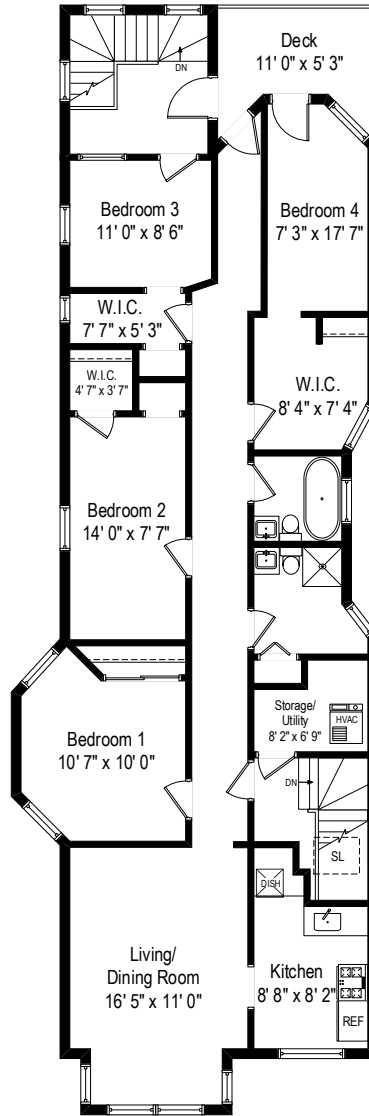

Third Level (Unit 3)

First Level (Unit 1)

(Unit 1)