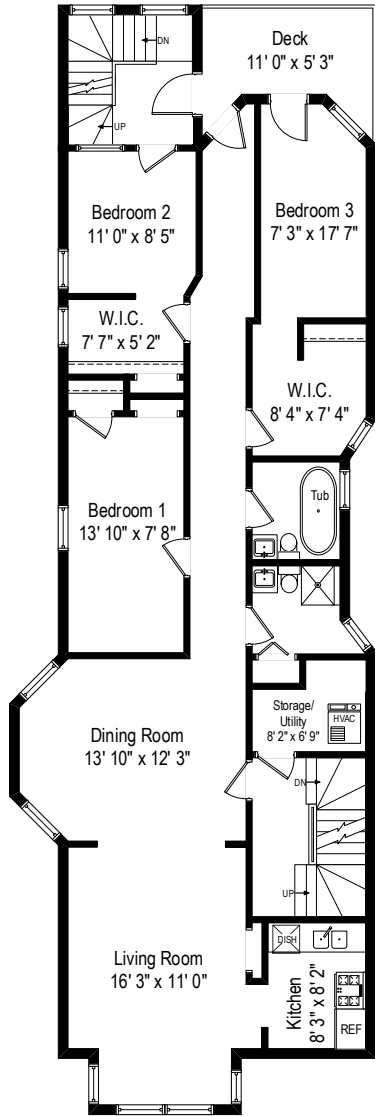

Second Level (Unit 2)

Lower Level (Garden Unit)

(Garden Unit)