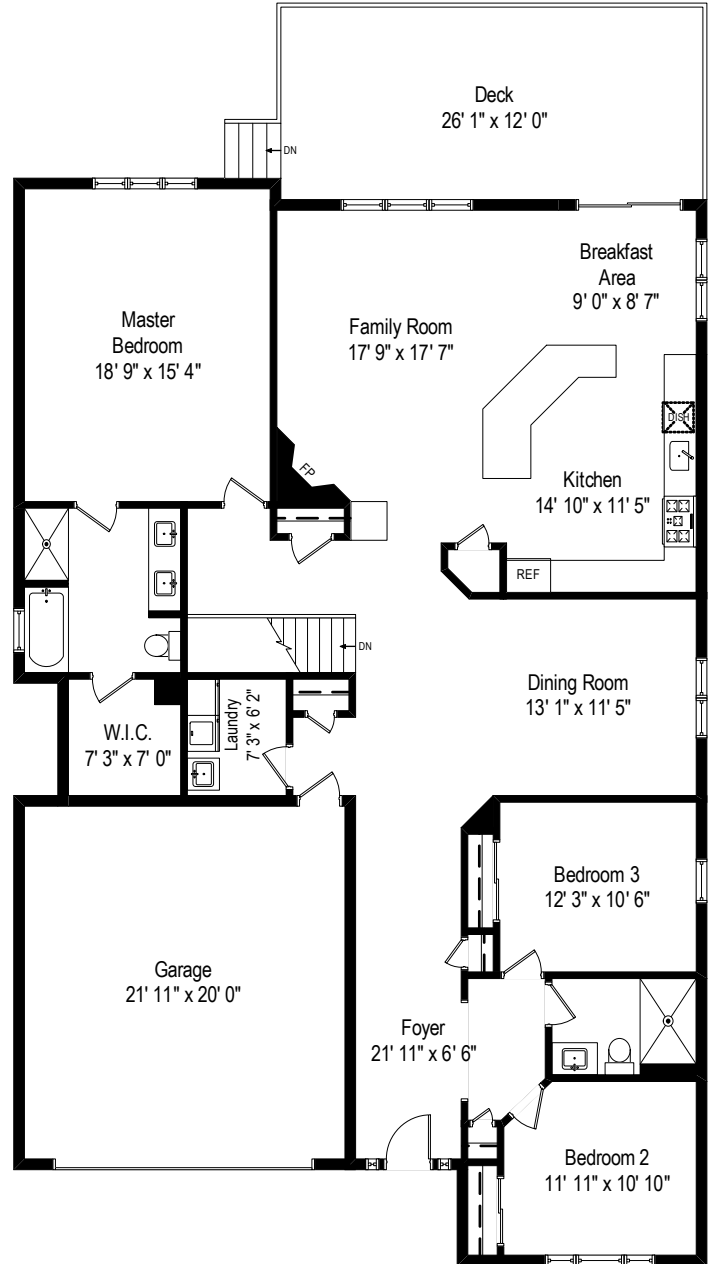

5940 Eton Drive – Hoffman Estates, IL 60192

First Level

All dimensions are approximate. This plan is for marketing purposes only.

5940 Eton Drive – Hoffman Estates, IL 60192

Lower Level

Lower Level

First Level