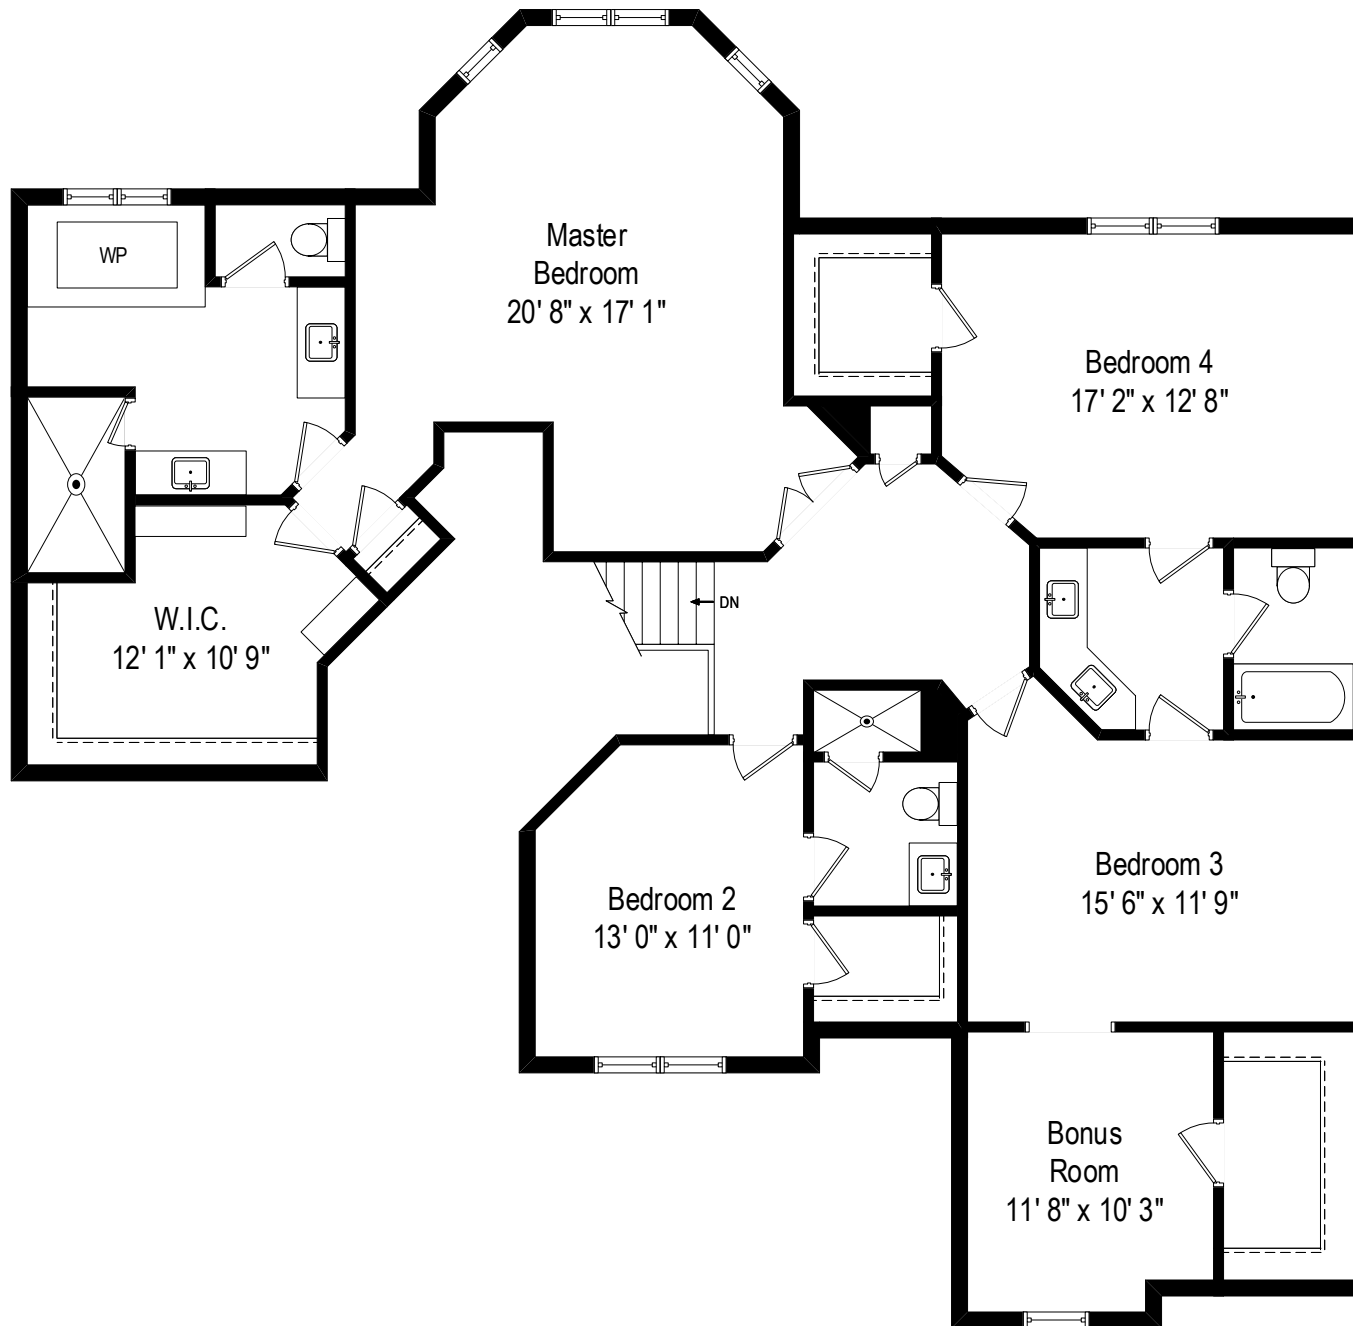

11054 Venezia Drive – Frankfort, IL 60423

First Level

All dimensions are approximate. This plan is for marketing purposes only.

11054 Venezia Drive – Frankfort, IL 60423

Second Level

11054 Venezia Drive – Frankfort, IL 60423

Lower Level

All dimensions are approximate. This plan is for marketing purposes only.

Second Level

First Level

Lower Level

11054 Venezia Drive – Frankfort, IL 60423