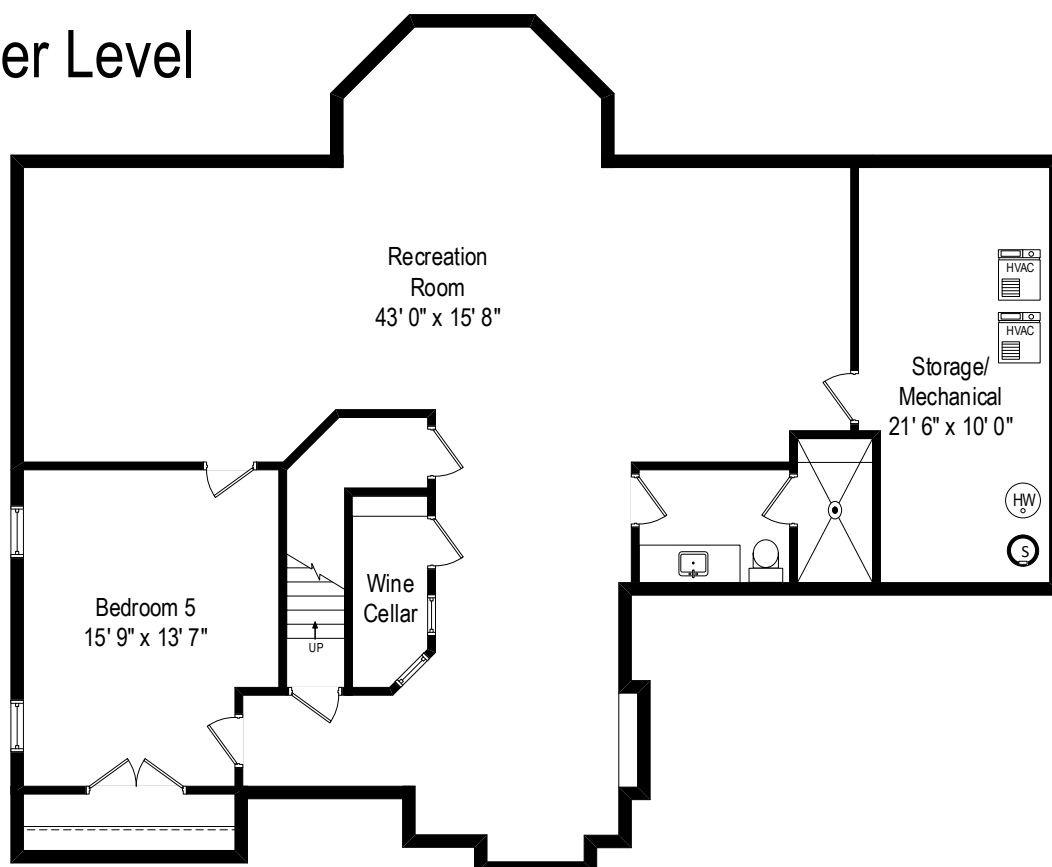

11054 Venezia Drive – Frankfort, IL 60423

First Level

All dimensions are approximate. This plan is for marketing purposes only.

11054 Venezia Drive – Frankfort, IL 60423

Second Level

11054 Venezia Drive – Frankfort, IL 60423

Lower Level

All dimensions are approximate. This plan is for marketing purposes only.

Second Level

First Level

Lower Level

11054 Venezia Drive – Frankfort, IL 60423