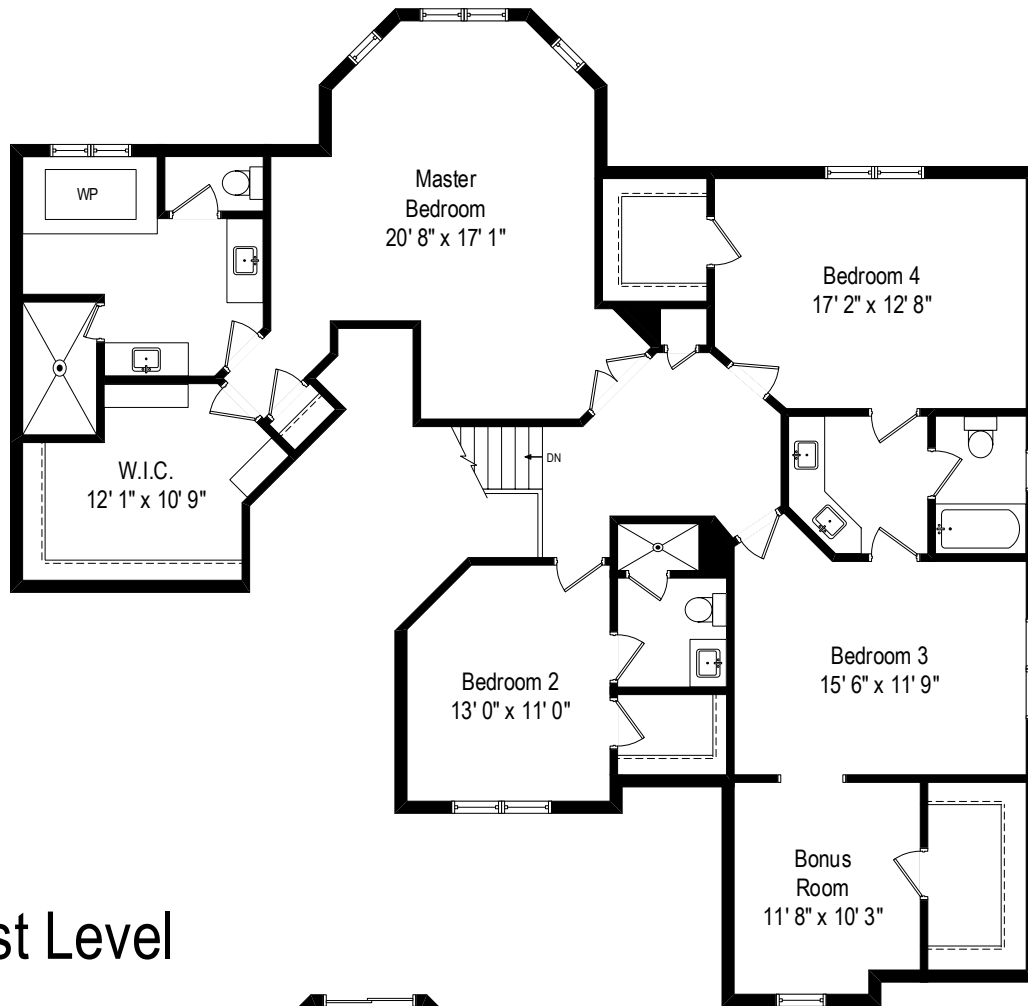

11054 Venezia Drive – Frankfort, IL 60423

First Level

All dimensions are approximate. This plan is for marketing purposes only.

11054 Venezia Drive – Frankfort, IL 60423

Second Level

11054 Venezia Drive – Frankfort, IL 60423

Lower Level

All dimensions are approximate. This plan is for marketing purposes only.

Second Level

First Level

Lower Level

11054 Venezia Drive – Frankfort, IL 60423