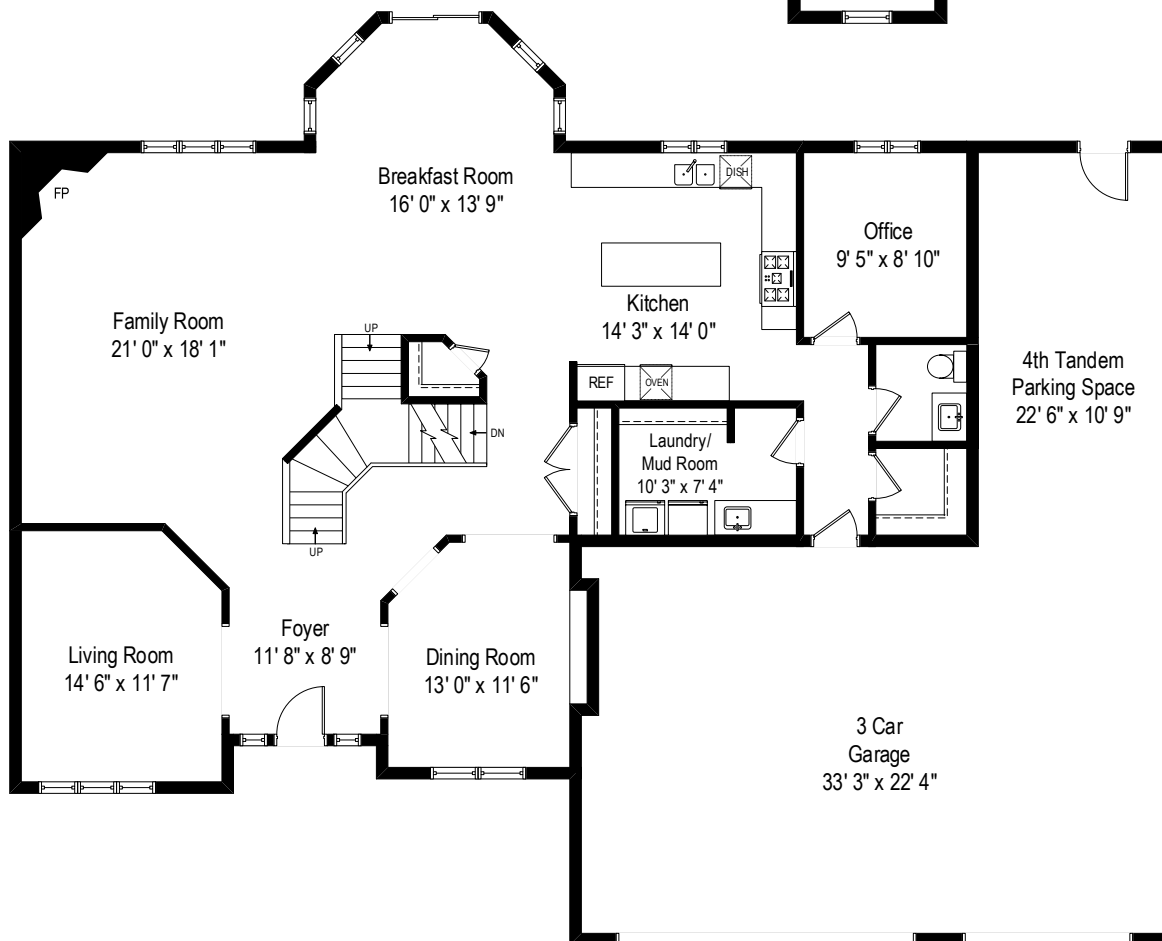

11054 Venezia Drive – Frankfort, IL 60423

First Level

All dimensions are approximate. This plan is for marketing purposes only.

11054 Venezia Drive – Frankfort, IL 60423

Second Level

11054 Venezia Drive – Frankfort, IL 60423

Lower Level

All dimensions are approximate. This plan is for marketing purposes only.

Second Level

First Level

Lower Level

11054 Venezia Drive – Frankfort, IL 60423