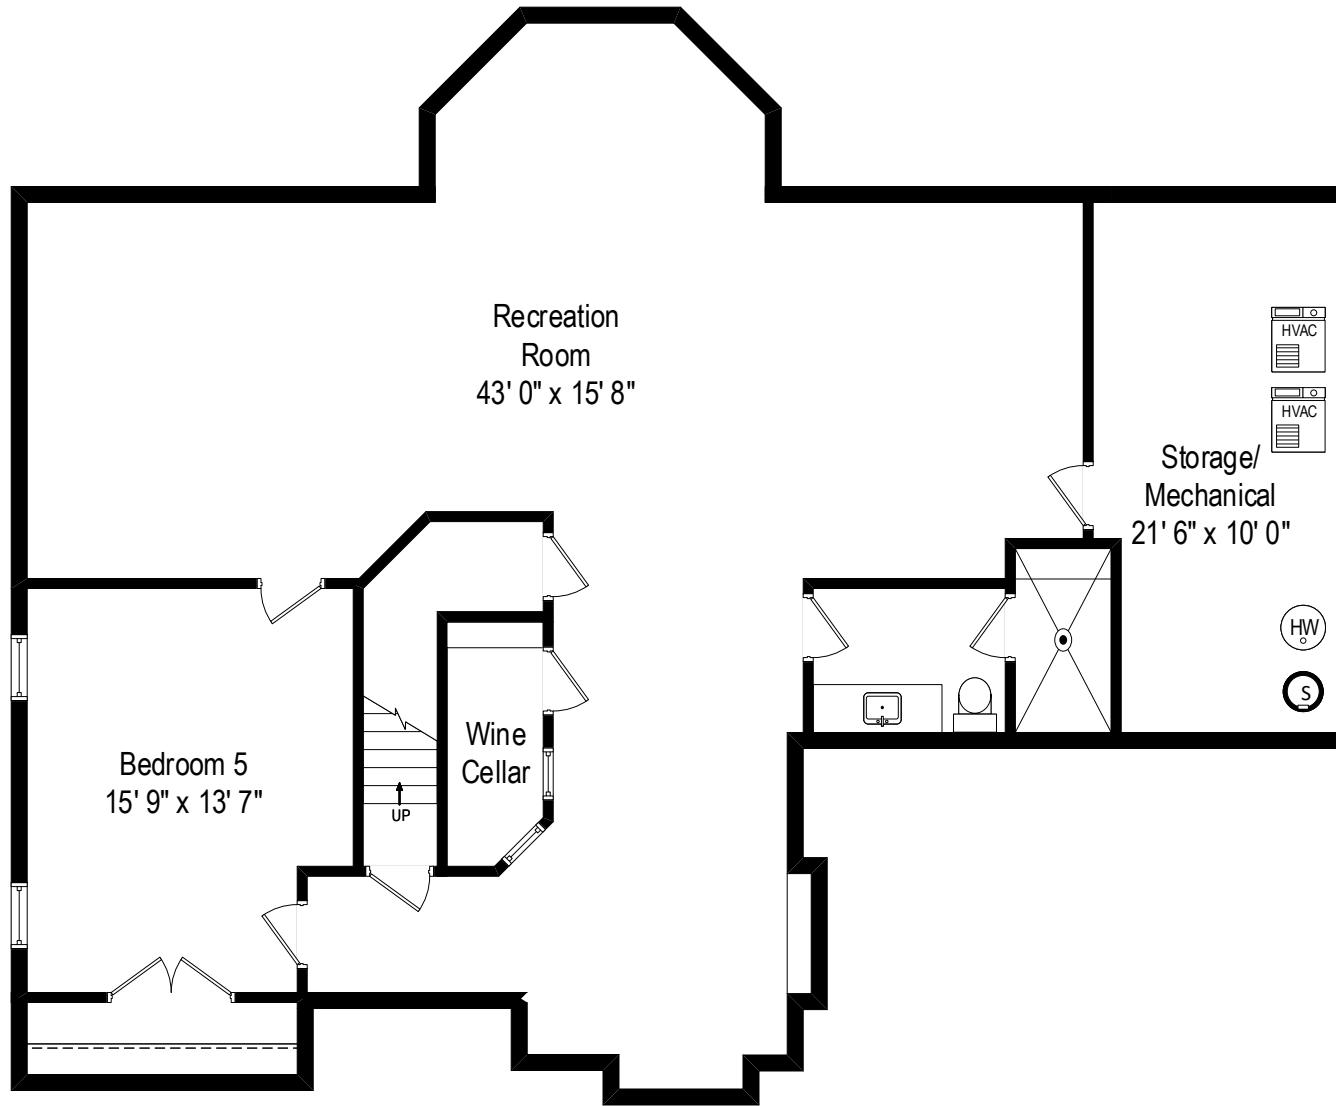

11054 Venezia Drive – Frankfort, IL 60423

First Level

All dimensions are approximate. This plan is for marketing purposes only.

11054 Venezia Drive – Frankfort, IL 60423

Second Level

11054 Venezia Drive – Frankfort, IL 60423

Lower Level

All dimensions are approximate. This plan is for marketing purposes only.

Second Level

First Level

Lower Level

11054 Venezia Drive – Frankfort, IL 60423