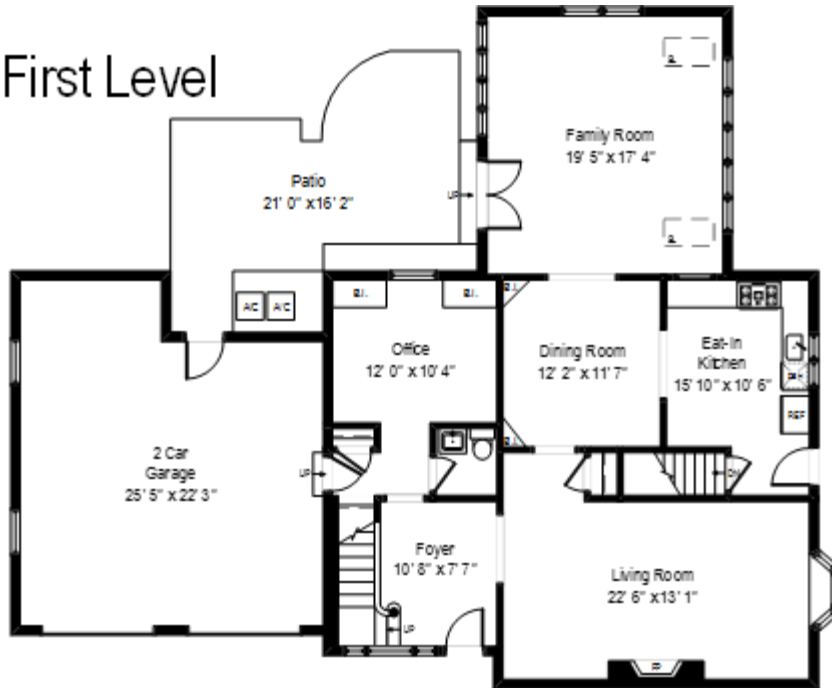

1236 Elmwood – Wilmette, IL 60091

First Level

All dimensions are approximate. This plan is for marketing purposes only.

1236 Elmwood – Wilmette, IL 60091

Second Level

All dimensions are approximate. This plan is for marketing purposes only.

1236 Elmwood – Wilmette, IL 60091

Third Level

1236 Elmwood – Wilmette, IL 60091

Lower Level

All dimensions are approximate. This plan is for marketing purposes only.

Lower Level

First Level

Second Level