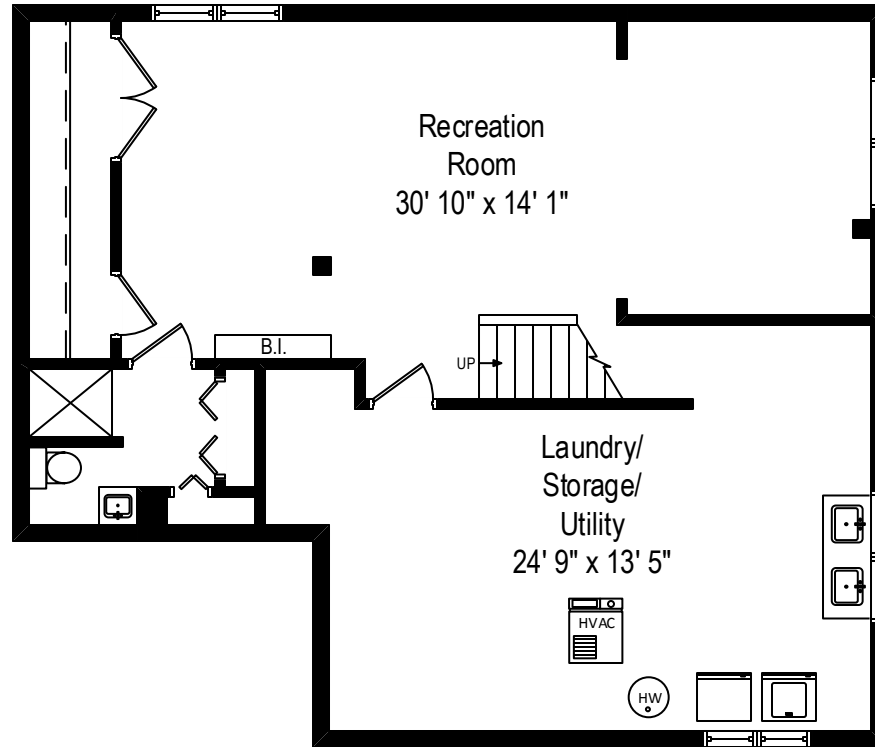

1236 Elmwood – Wilmette, IL 60091

First Level

All dimensions are approximate. This plan is for marketing purposes only.

1236 Elmwood – Wilmette, IL 60091

Second Level

All dimensions are approximate. This plan is for marketing purposes only.

1236 Elmwood – Wilmette, IL 60091

Third Level

1236 Elmwood – Wilmette, IL 60091

Lower Level

All dimensions are approximate. This plan is for marketing purposes only.

Lower Level

First Level

Second Level