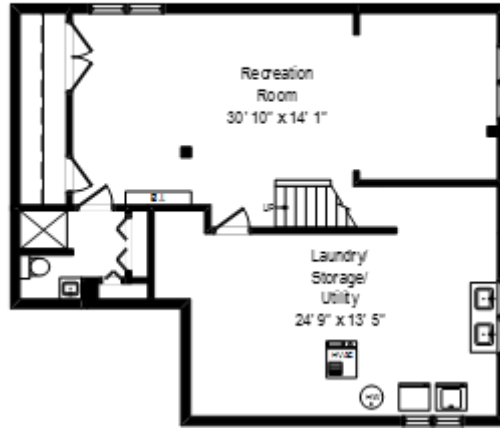

1236 Elmwood – Wilmette, IL 60091

First Level

All dimensions are approximate. This plan is for marketing purposes only.

1236 Elmwood – Wilmette, IL 60091

Second Level

All dimensions are approximate. This plan is for marketing purposes only.

1236 Elmwood – Wilmette, IL 60091

Third Level

1236 Elmwood – Wilmette, IL 60091

Lower Level

All dimensions are approximate. This plan is for marketing purposes only.

Lower Level

First Level

Second Level