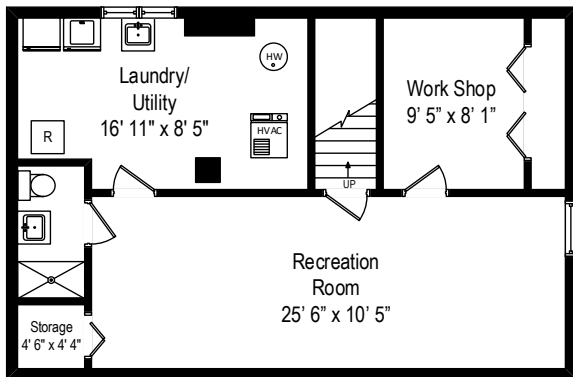

Ceiling Height: 8' 1"

539 Melrose Avenue – Kenilworth, IL 60043

Master Level

Ceiling Height: 8' 1"

539 Melrose Avenue – Kenilworth, IL 60043

Lower Level

All dimensions are approximate. This plan is for marketing purposes only.

Ceiling Height: 6' 7"

539 Melrose Avenue – Kenilworth, IL 60043

Basement

All dimensions are approximate. This plan is for marketing purposes only.

Second Level

Ceiling Height: 7' 3"

Lower Level

Master Level

Ceiling Height: 8' 1"

Main Level

Ceiling Height: 8' 8"

Basement

Ceiling Height: 8' 1"

Ceiling Height: 6' 7"

539 Melrose Avenue – Kenilworth, IL 60043