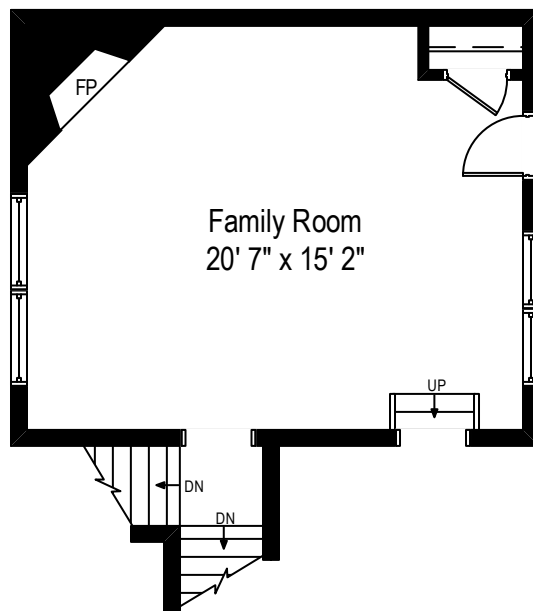

Ceiling Height: 8' 8"

539 Melrose Avenue – Kenilworth, IL 60043

Main Level

Ceiling Height: 7' 3"

539 Melrose Avenue – Kenilworth, IL 60043

Second Level

All dimensions are approximate. This plan is for marketing purposes only.

Ceiling Height: 8' 1"

539 Melrose Avenue – Kenilworth, IL 60043

Master Level

Ceiling Height: 8' 1"

539 Melrose Avenue – Kenilworth, IL 60043

Lower Level

All dimensions are approximate. This plan is for marketing purposes only.

Ceiling Height: 6' 7"

539 Melrose Avenue – Kenilworth, IL 60043

Basement

All dimensions are approximate. This plan is for marketing purposes only.

Second Level

Ceiling Height: 7' 3"

Lower Level

Master Level

Ceiling Height: 8' 1"

Main Level

Ceiling Height: 8' 8"

Basement

Ceiling Height: 8' 1"

Ceiling Height: 6' 7"

539 Melrose Avenue – Kenilworth, IL 60043