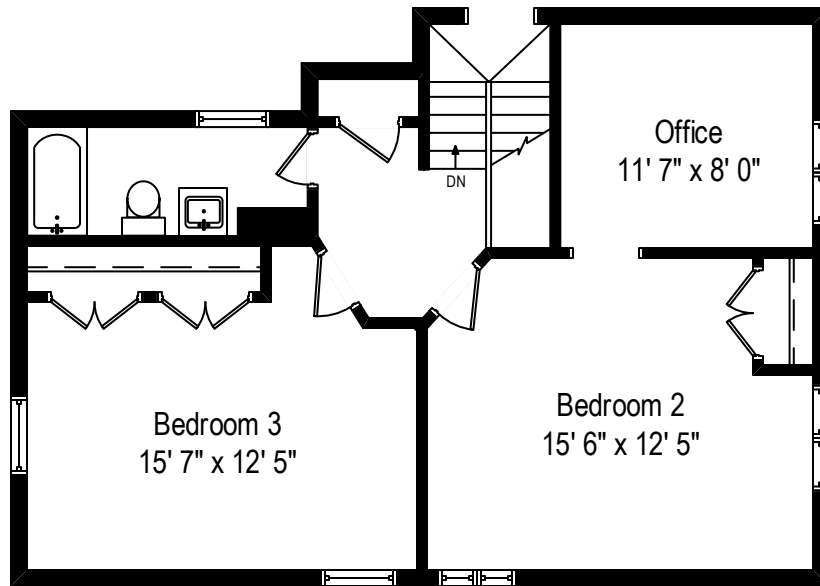

Ceiling Height: 8' 8"

539 Melrose Avenue – Kenilworth, IL 60043

Main Level

Ceiling Height: 7' 3"

539 Melrose Avenue – Kenilworth, IL 60043

Second Level

All dimensions are approximate. This plan is for marketing purposes only.

Ceiling Height: 8' 1"

539 Melrose Avenue – Kenilworth, IL 60043

Master Level

Ceiling Height: 8' 1"

539 Melrose Avenue – Kenilworth, IL 60043

Lower Level

All dimensions are approximate. This plan is for marketing purposes only.

Ceiling Height: 6' 7"

539 Melrose Avenue – Kenilworth, IL 60043

Basement

All dimensions are approximate. This plan is for marketing purposes only.

Second Level

Ceiling Height: 7' 3"

Lower Level

Master Level

Ceiling Height: 8' 1"

Main Level

Ceiling Height: 8' 8"

Basement

Ceiling Height: 8' 1"

Ceiling Height: 6' 7"

539 Melrose Avenue – Kenilworth, IL 60043