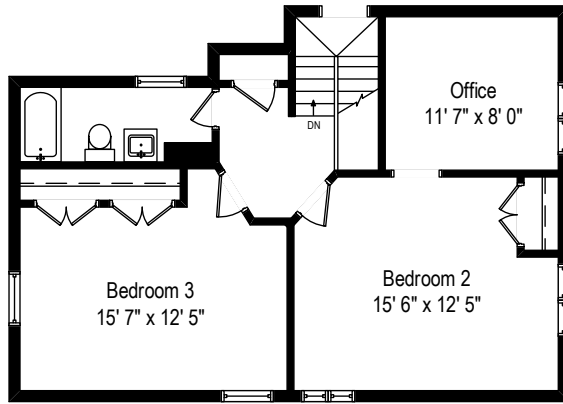

Ceiling Height: 8' 8"

539 Melrose Avenue – Kenilworth, IL 60043

Main Level

Ceiling Height: 7' 3"

539 Melrose Avenue – Kenilworth, IL 60043

Second Level

All dimensions are approximate. This plan is for marketing purposes only.

Ceiling Height: 8' 1"

539 Melrose Avenue – Kenilworth, IL 60043

Master Level

Ceiling Height: 8' 1"

539 Melrose Avenue – Kenilworth, IL 60043

Lower Level

All dimensions are approximate. This plan is for marketing purposes only.

Ceiling Height: 6' 7"

539 Melrose Avenue – Kenilworth, IL 60043

Basement

All dimensions are approximate. This plan is for marketing purposes only.

Second Level

Ceiling Height: 7' 3"

Lower Level

Master Level

Ceiling Height: 8' 1"

Main Level

Ceiling Height: 8' 8"

Basement

Ceiling Height: 8' 1"

Ceiling Height: 6' 7"

539 Melrose Avenue – Kenilworth, IL 60043