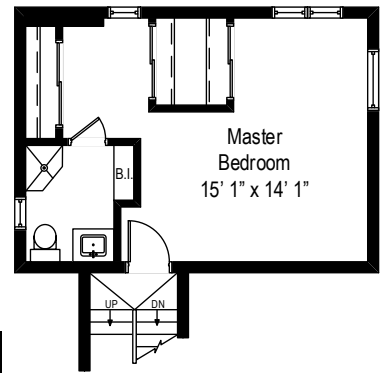

Ceiling Height: 8' 8"

539 Melrose Avenue – Kenilworth, IL 60043

Main Level

Ceiling Height: 7' 3"

539 Melrose Avenue – Kenilworth, IL 60043

Second Level

All dimensions are approximate. This plan is for marketing purposes only.

Ceiling Height: 8' 1"

539 Melrose Avenue – Kenilworth, IL 60043

Master Level

Ceiling Height: 8' 1"

539 Melrose Avenue – Kenilworth, IL 60043

Lower Level

All dimensions are approximate. This plan is for marketing purposes only.

Ceiling Height: 6' 7"

539 Melrose Avenue – Kenilworth, IL 60043

Basement

All dimensions are approximate. This plan is for marketing purposes only.

Second Level

Ceiling Height: 7' 3"

Lower Level

Master Level

Ceiling Height: 8' 1"

Main Level

Ceiling Height: 8' 8"

Basement

Ceiling Height: 8' 1"

Ceiling Height: 6' 7"

539 Melrose Avenue – Kenilworth, IL 60043