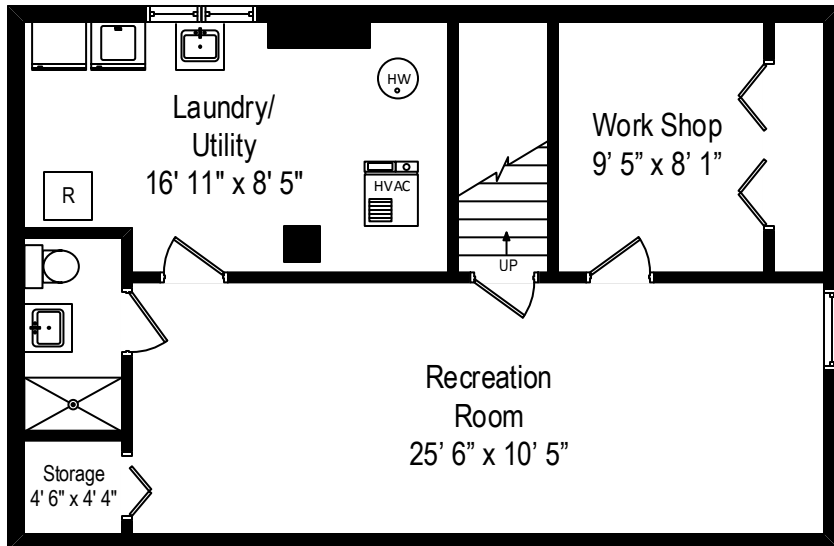

Ceiling Height: 8' 8"

539 Melrose Avenue – Kenilworth, IL 60043

Main Level

Ceiling Height: 7' 3"

539 Melrose Avenue – Kenilworth, IL 60043

Second Level

All dimensions are approximate. This plan is for marketing purposes only.

Ceiling Height: 8' 1"

539 Melrose Avenue – Kenilworth, IL 60043

Master Level

Ceiling Height: 8' 1"

539 Melrose Avenue – Kenilworth, IL 60043

Lower Level

All dimensions are approximate. This plan is for marketing purposes only.

Ceiling Height: 6' 7"

539 Melrose Avenue – Kenilworth, IL 60043

Basement

All dimensions are approximate. This plan is for marketing purposes only.

Second Level

Ceiling Height: 7' 3"

Lower Level

Master Level

Ceiling Height: 8' 1"

Main Level

Ceiling Height: 8' 8"

Basement

Ceiling Height: 8' 1"

Ceiling Height: 6' 7"

539 Melrose Avenue – Kenilworth, IL 60043