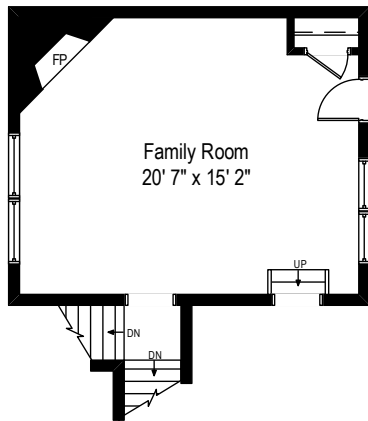

Ceiling Height: 8' 8"

539 Melrose Avenue – Kenilworth, IL 60043

Main Level

Ceiling Height: 7' 3"

539 Melrose Avenue – Kenilworth, IL 60043

Second Level

All dimensions are approximate. This plan is for marketing purposes only.

Ceiling Height: 8' 1"

539 Melrose Avenue – Kenilworth, IL 60043

Master Level

Ceiling Height: 8' 1"

539 Melrose Avenue – Kenilworth, IL 60043

Lower Level

All dimensions are approximate. This plan is for marketing purposes only.

Ceiling Height: 6' 7"

539 Melrose Avenue – Kenilworth, IL 60043

Basement

All dimensions are approximate. This plan is for marketing purposes only.

Second Level

Ceiling Height: 7' 3"

Lower Level

Master Level

Ceiling Height: 8' 1"

Main Level

Ceiling Height: 8' 8"

Basement

Ceiling Height: 8' 1"

Ceiling Height: 6' 7"

539 Melrose Avenue – Kenilworth, IL 60043