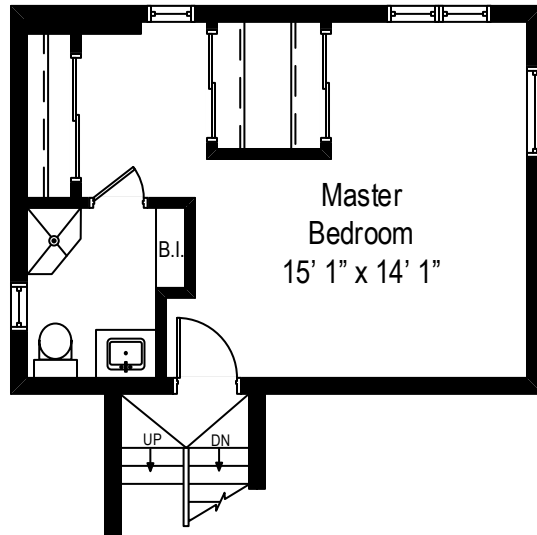

Ceiling Height: 8' 8"

539 Melrose Avenue – Kenilworth, IL 60043

Main Level

Ceiling Height: 7' 3"

539 Melrose Avenue – Kenilworth, IL 60043

Second Level

All dimensions are approximate. This plan is for marketing purposes only.

Ceiling Height: 8' 1"

539 Melrose Avenue – Kenilworth, IL 60043

Master Level

Ceiling Height: 8' 1"

539 Melrose Avenue – Kenilworth, IL 60043

Lower Level

All dimensions are approximate. This plan is for marketing purposes only.

Ceiling Height: 6' 7"

539 Melrose Avenue – Kenilworth, IL 60043

Basement

All dimensions are approximate. This plan is for marketing purposes only.

Second Level

Ceiling Height: 7' 3"

Lower Level

Master Level