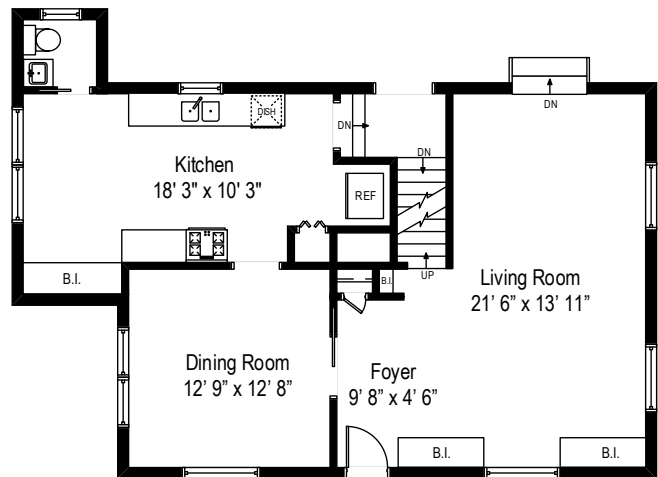

Ceiling Height: 8' 8"

539 Melrose Avenue – Kenilworth, IL 60043

Main Level

Ceiling Height: 7' 3"

539 Melrose Avenue – Kenilworth, IL 60043

Second Level

All dimensions are approximate. This plan is for marketing purposes only.

Ceiling Height: 8' 1"

539 Melrose Avenue – Kenilworth, IL 60043

Master Level

Ceiling Height: 8' 1"

539 Melrose Avenue – Kenilworth, IL 60043

Lower Level

All dimensions are approximate. This plan is for marketing purposes only.

Ceiling Height: 6' 7"

539 Melrose Avenue – Kenilworth, IL 60043

Basement

All dimensions are approximate. This plan is for marketing purposes only.

Second Level

Ceiling Height: 7' 3"

Lower Level

Master Level

Ceiling Height: 8' 1"

Main Level

Ceiling Height: 8' 8"

Basement

Ceiling Height: 8' 1"

Ceiling Height: 6' 7"

539 Melrose Avenue – Kenilworth, IL 60043