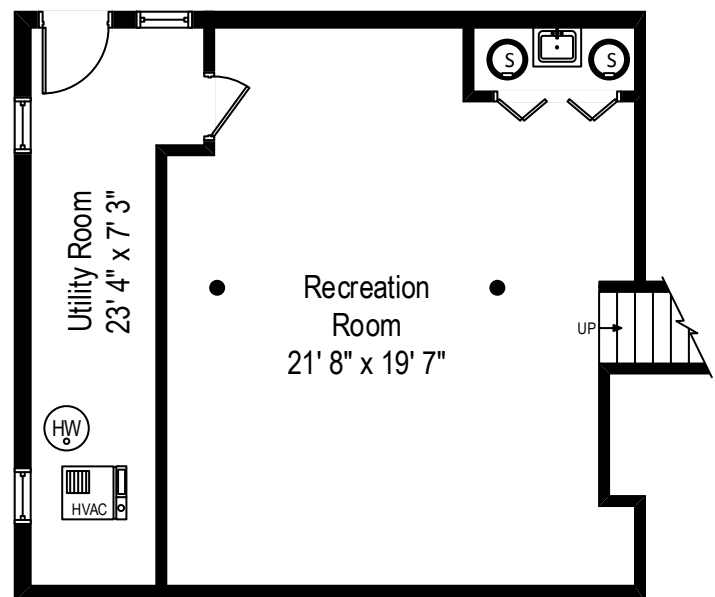

3326 Prestwick Lane – Northbrook, IL 60062

First & Second Level

3326 Prestwick Lane – Northbrook, IL 60062

Lower Level

All dimensions are approximate. This plan is for marketing purposes only.

3326 Prestwick Lane – Northbrook, IL 60062

Basement

All dimensions are approximate. This plan is for marketing purposes only.

First Level

Second Level

Lower Level

Basement

3326 Prestwick Lane – Northbrook, IL 60062