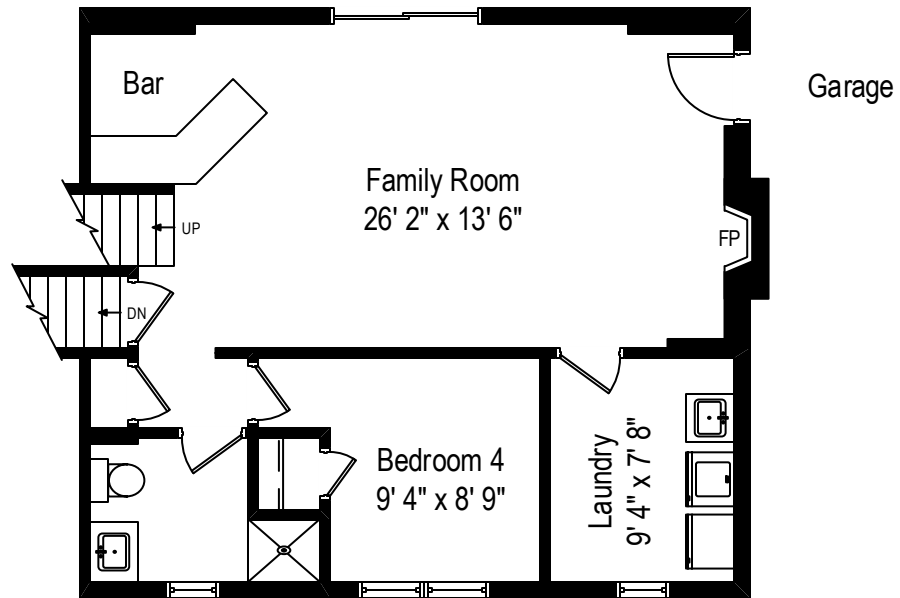

3326 Prestwick Lane – Northbrook, IL 60062

First & Second Level

3326 Prestwick Lane – Northbrook, IL 60062

Lower Level

All dimensions are approximate. This plan is for marketing purposes only.

3326 Prestwick Lane – Northbrook, IL 60062

Basement

All dimensions are approximate. This plan is for marketing purposes only.

First Level

Second Level

Lower Level

Basement

3326 Prestwick Lane – Northbrook, IL 60062