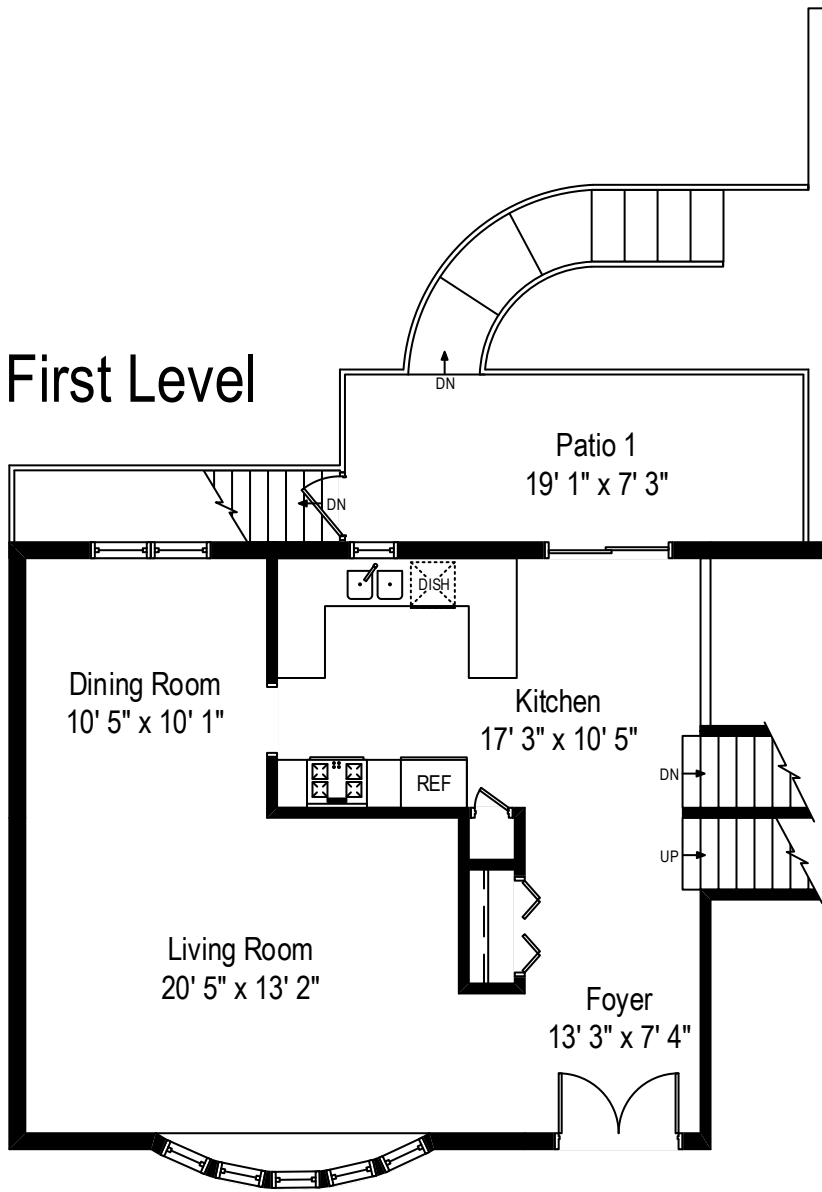

3326 Prestwick Lane – Northbrook, IL 60062

First & Second Level

3326 Prestwick Lane – Northbrook, IL 60062

Lower Level

All dimensions are approximate. This plan is for marketing purposes only.

3326 Prestwick Lane – Northbrook, IL 60062

Basement

All dimensions are approximate. This plan is for marketing purposes only.

First Level

Second Level

Lower Level

Basement

3326 Prestwick Lane – Northbrook, IL 60062