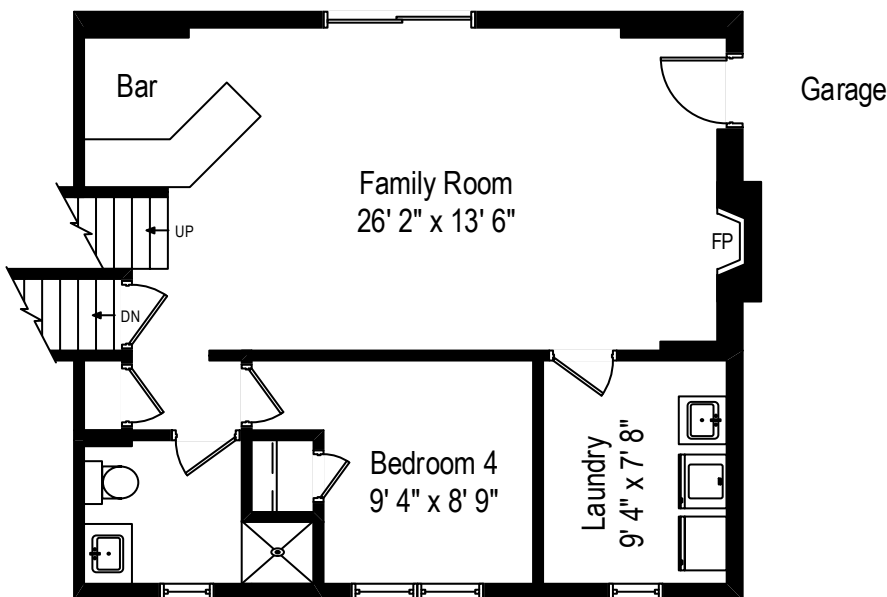

3326 Prestwick Lane – Northbrook, IL 60062

First & Second Level

3326 Prestwick Lane – Northbrook, IL 60062

Lower Level

All dimensions are approximate. This plan is for marketing purposes only.

3326 Prestwick Lane – Northbrook, IL 60062

Basement

All dimensions are approximate. This plan is for marketing purposes only.

First Level

Second Level

Lower Level

Basement

3326 Prestwick Lane – Northbrook, IL 60062