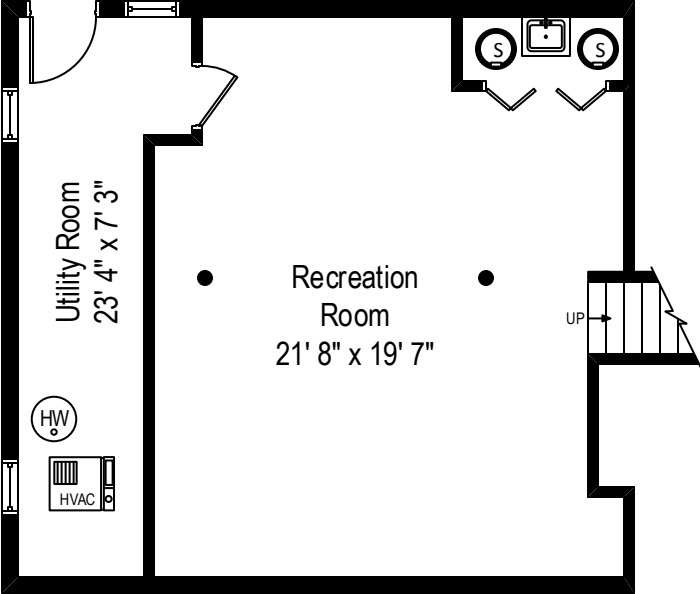

3326 Prestwick Lane – Northbrook, IL 60062

First & Second Level

3326 Prestwick Lane – Northbrook, IL 60062

Lower Level

All dimensions are approximate. This plan is for marketing purposes only.

3326 Prestwick Lane – Northbrook, IL 60062

Basement

All dimensions are approximate. This plan is for marketing purposes only.

First Level

Second Level

Lower Level

Basement

3326 Prestwick Lane – Northbrook, IL 60062