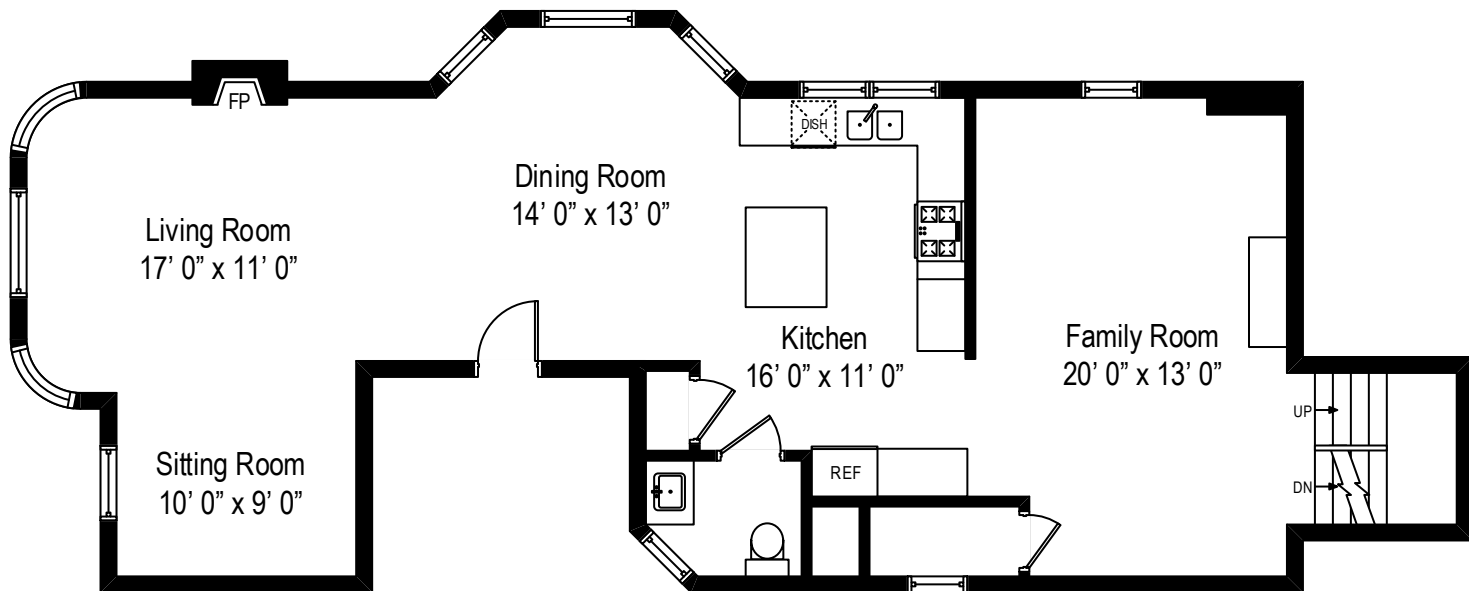

823 W Newport Avenue, Unit 2 – Chicago IL. 60657

Main Level

All dimensions are approximate. This plan is for marketing purposes only.

823 W Newport Avenue, Unit 2 – Chicago IL. 60657

Upper Level

All dimensions are approximate. This plan is for marketing purposes only.

823 W Newport Avenue, Unit 2 – Chicago IL. 60657

Lower Level

All dimensions are approximate. This plan is for marketing purposes only.

Upper Level

Main Level

Lower Level