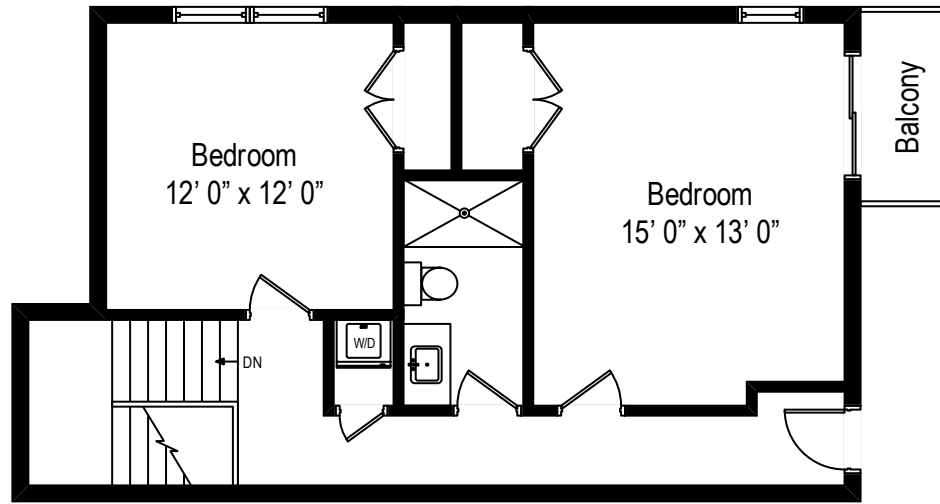

823 W Newport Avenue, Unit 2 – Chicago IL. 60657

Main Level

All dimensions are approximate. This plan is for marketing purposes only.

823 W Newport Avenue, Unit 2 – Chicago IL. 60657

Upper Level

All dimensions are approximate. This plan is for marketing purposes only.

823 W Newport Avenue, Unit 2 – Chicago IL. 60657

Lower Level

All dimensions are approximate. This plan is for marketing purposes only.

Upper Level

Main Level

Lower Level