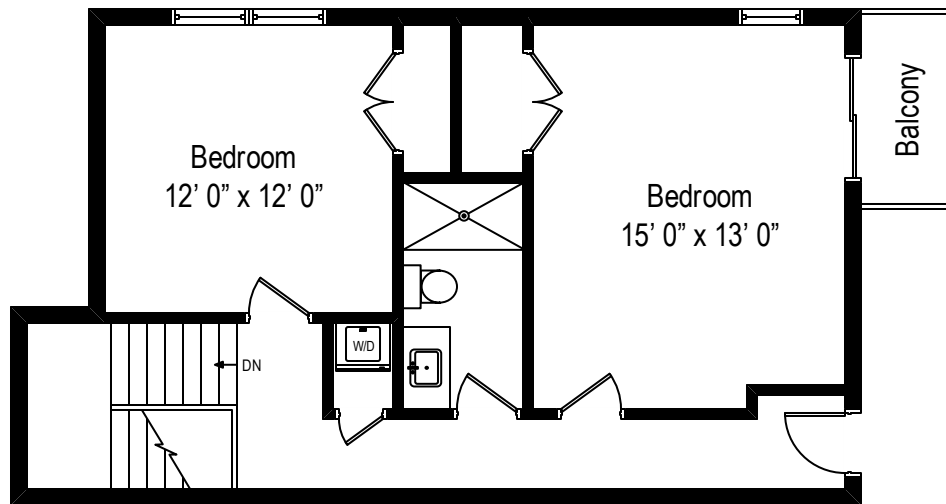

823 W Newport Avenue, Unit 2 – Chicago IL. 60657

Main Level

All dimensions are approximate. This plan is for marketing purposes only.

823 W Newport Avenue, Unit 2 – Chicago IL. 60657

Upper Level

All dimensions are approximate. This plan is for marketing purposes only.

823 W Newport Avenue, Unit 2 – Chicago IL. 60657

Lower Level

All dimensions are approximate. This plan is for marketing purposes only.

Upper Level

Main Level

Lower Level