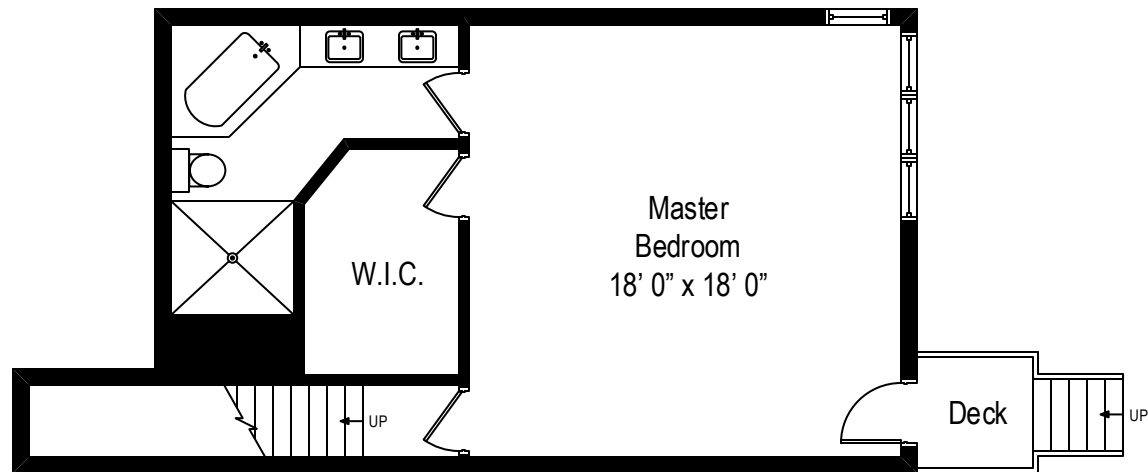

823 W Newport Avenue, Unit 2 – Chicago IL. 60657

Main Level

All dimensions are approximate. This plan is for marketing purposes only.

823 W Newport Avenue, Unit 2 – Chicago IL. 60657

Upper Level

All dimensions are approximate. This plan is for marketing purposes only.

823 W Newport Avenue, Unit 2 – Chicago IL. 60657

Lower Level

All dimensions are approximate. This plan is for marketing purposes only.

Upper Level

Main Level

Lower Level