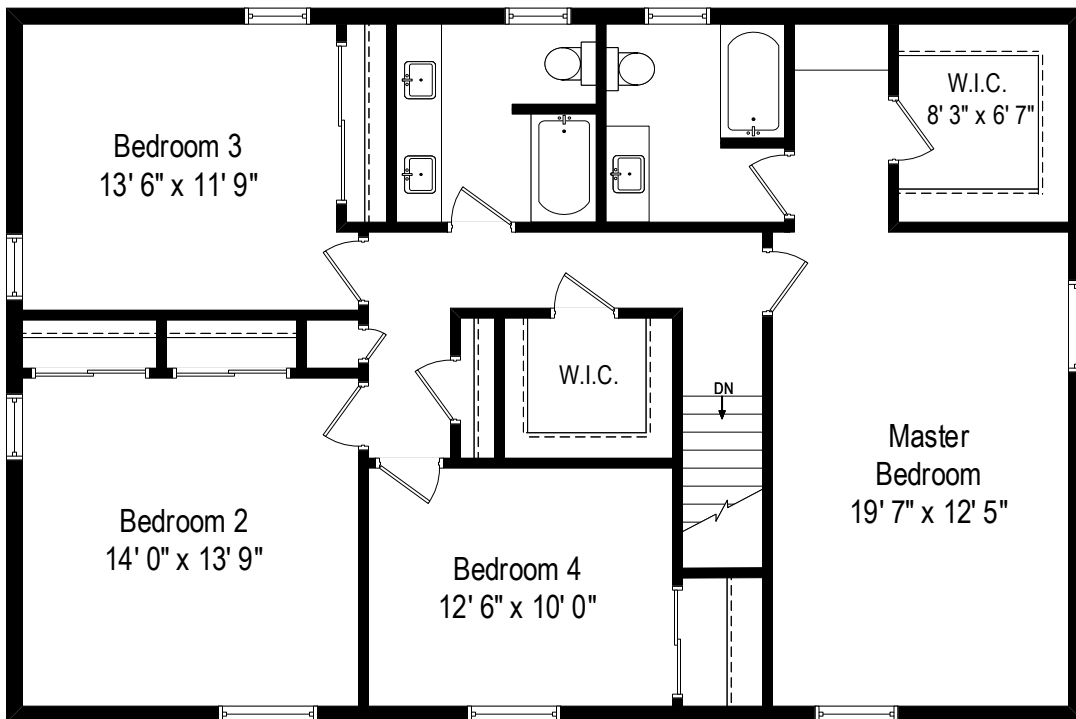

1416 Royal Oak Drive - Glenview, IL 60025

First Level

All dimensions are approximate. This plan is for marketing purposes only.

1416 Royal Oak Drive - Glenview, IL 60025

Second Level

1416 Royal Oak Drive - Glenview, IL 60025

Lower Level

Second Level

First Level

Lower Level

1416 Royal Oak Drive - Glenview, IL 60025