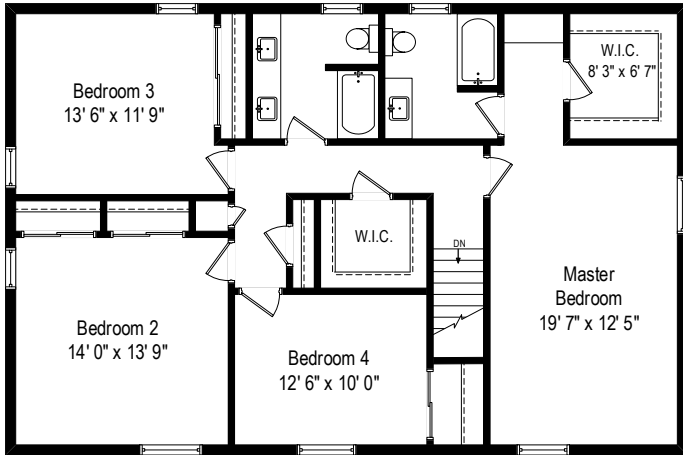

1416 Royal Oak Drive - Glenview, IL 60025

First Level

All dimensions are approximate. This plan is for marketing purposes only.

1416 Royal Oak Drive - Glenview, IL 60025

Second Level

1416 Royal Oak Drive - Glenview, IL 60025

Lower Level

Second Level

First Level

Lower Level

1416 Royal Oak Drive - Glenview, IL 60025