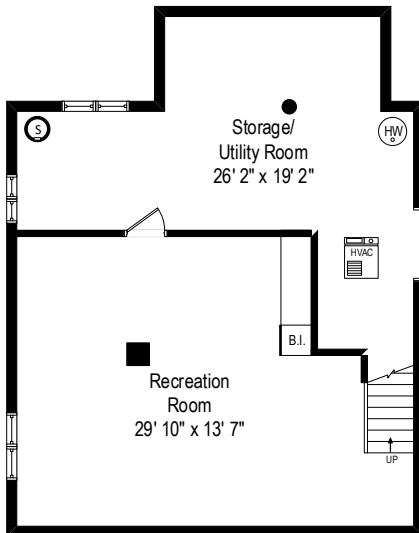

1416 Royal Oak Drive - Glenview, IL 60025

First Level

All dimensions are approximate. This plan is for marketing purposes only.

1416 Royal Oak Drive - Glenview, IL 60025

Second Level

1416 Royal Oak Drive - Glenview, IL 60025

Lower Level

Second Level

First Level

Lower Level

1416 Royal Oak Drive - Glenview, IL 60025