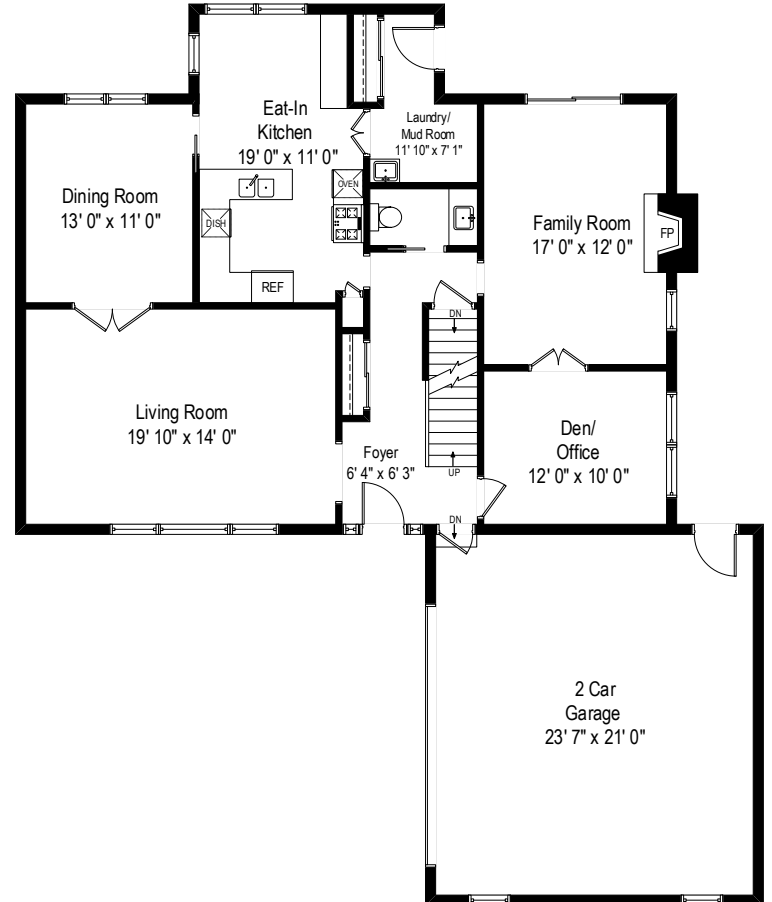

1416 Royal Oak Drive - Glenview, IL 60025

First Level

All dimensions are approximate. This plan is for marketing purposes only.

1416 Royal Oak Drive - Glenview, IL 60025

Second Level

1416 Royal Oak Drive - Glenview, IL 60025

Lower Level

Second Level

First Level

Lower Level

1416 Royal Oak Drive - Glenview, IL 60025