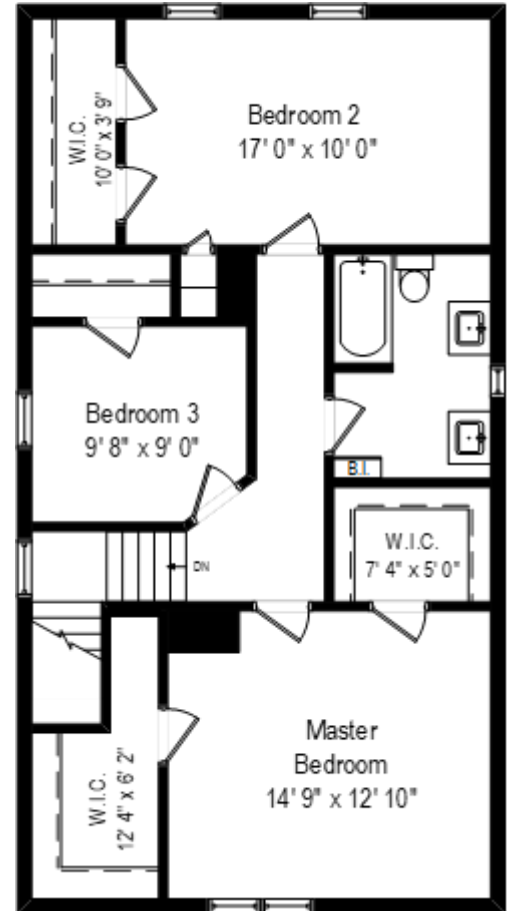

1816 W. Touhy – Chicago, IL 60626