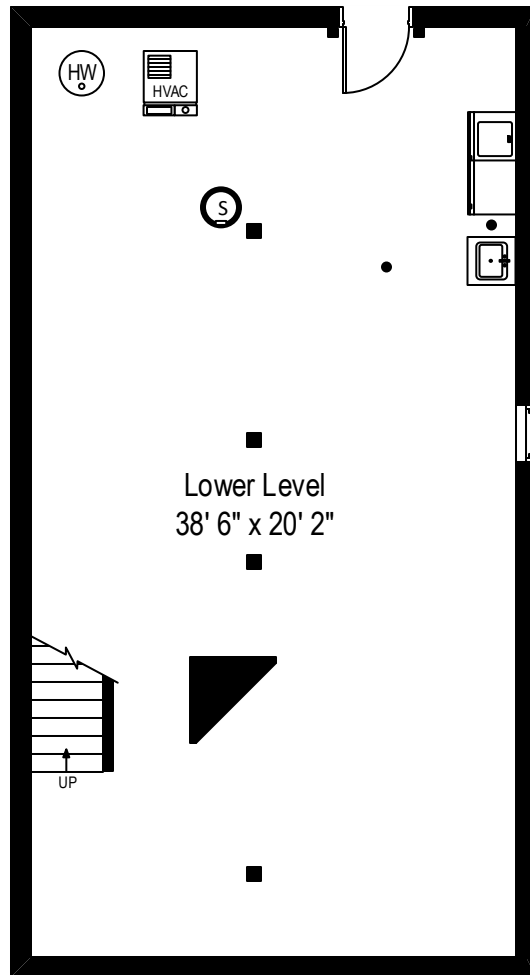

1816 W. Touhy – Chicago, IL 60626

First Level

1816 W. Touhy – Chicago, IL 60626

Second Level

All dimensions are approximate. This plan is for marketing purposes only.

1816 W. Touhy – Chicago, IL 60626

Lower Level

# First Level

## Lower Level