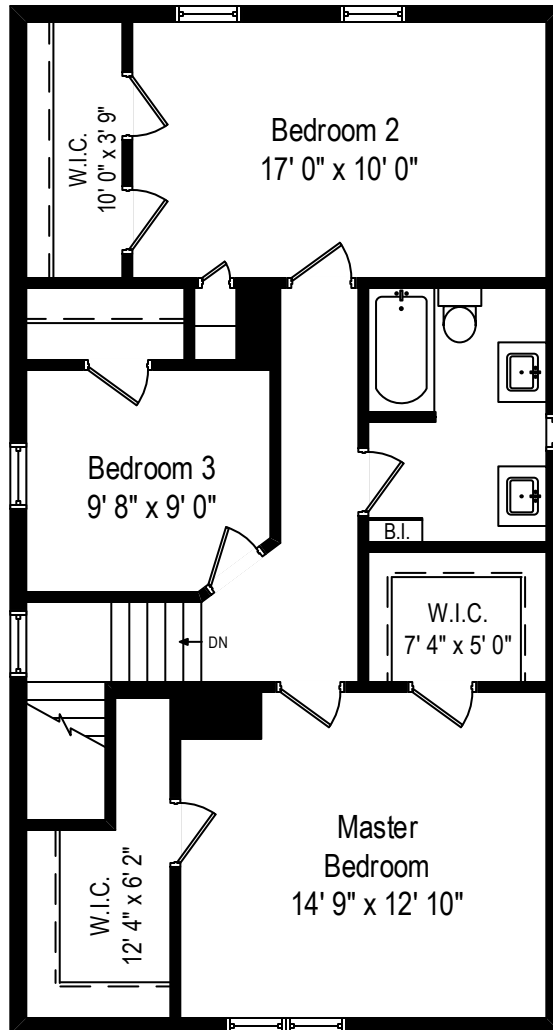

1816 W. Touhy – Chicago, IL 60626

First Level

1816 W. Touhy – Chicago, IL 60626

Second Level

All dimensions are approximate. This plan is for marketing purposes only.

1816 W. Touhy – Chicago, IL 60626

Lower Level

# First Level

## Lower Level