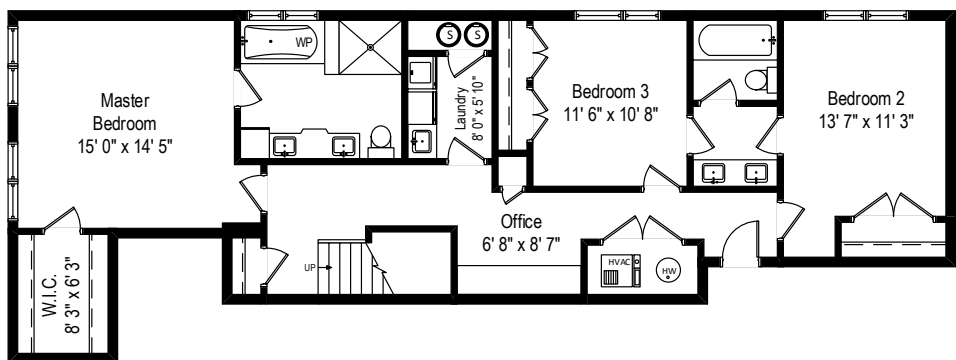

2523 N. Southport Avenue – Chicago, IL 60614

First Level

All dimensions are approximate. This plan is for marketing purposes only.

2523 N. Southport Avenue – Chicago, IL 60614

Lower Level

All dimensions are approximate. This plan is for marketing purposes only.

# First Level

# Lower Level

2523 N. Southport Avenue – Chicago, IL 60614

All dimensions are approximate. This plan is for marketing purposes only.