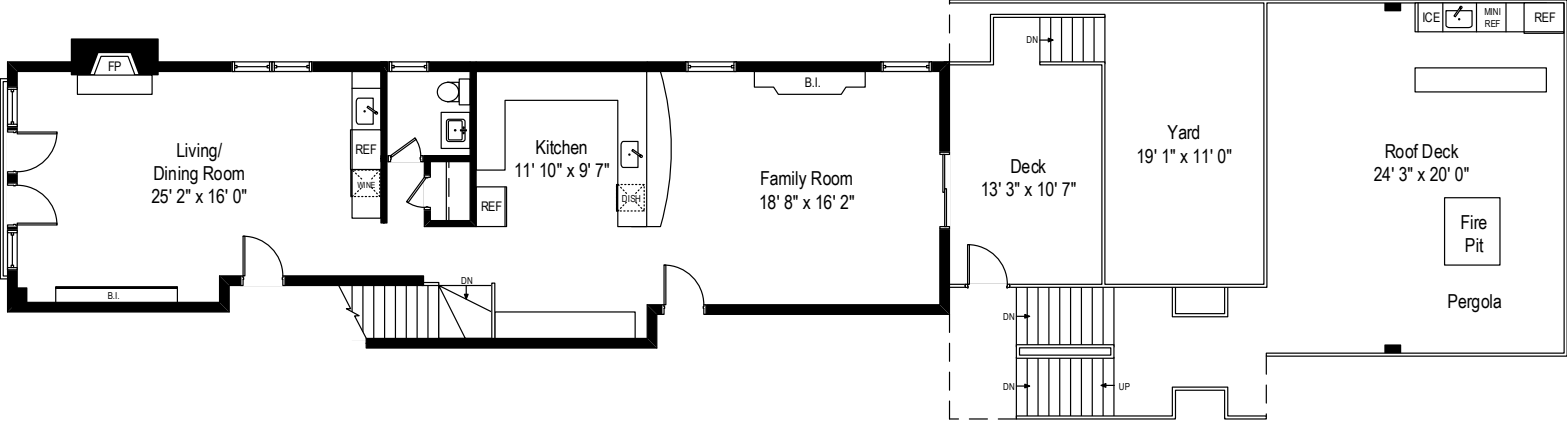

2523 N. Southport Avenue – Chicago, IL 60614

First Level

All dimensions are approximate. This plan is for marketing purposes only.

2523 N. Southport Avenue – Chicago, IL 60614

Lower Level

All dimensions are approximate. This plan is for marketing purposes only.

# First Level

# Lower Level

2523 N. Southport Avenue – Chicago, IL 60614

All dimensions are approximate. This plan is for marketing purposes only.