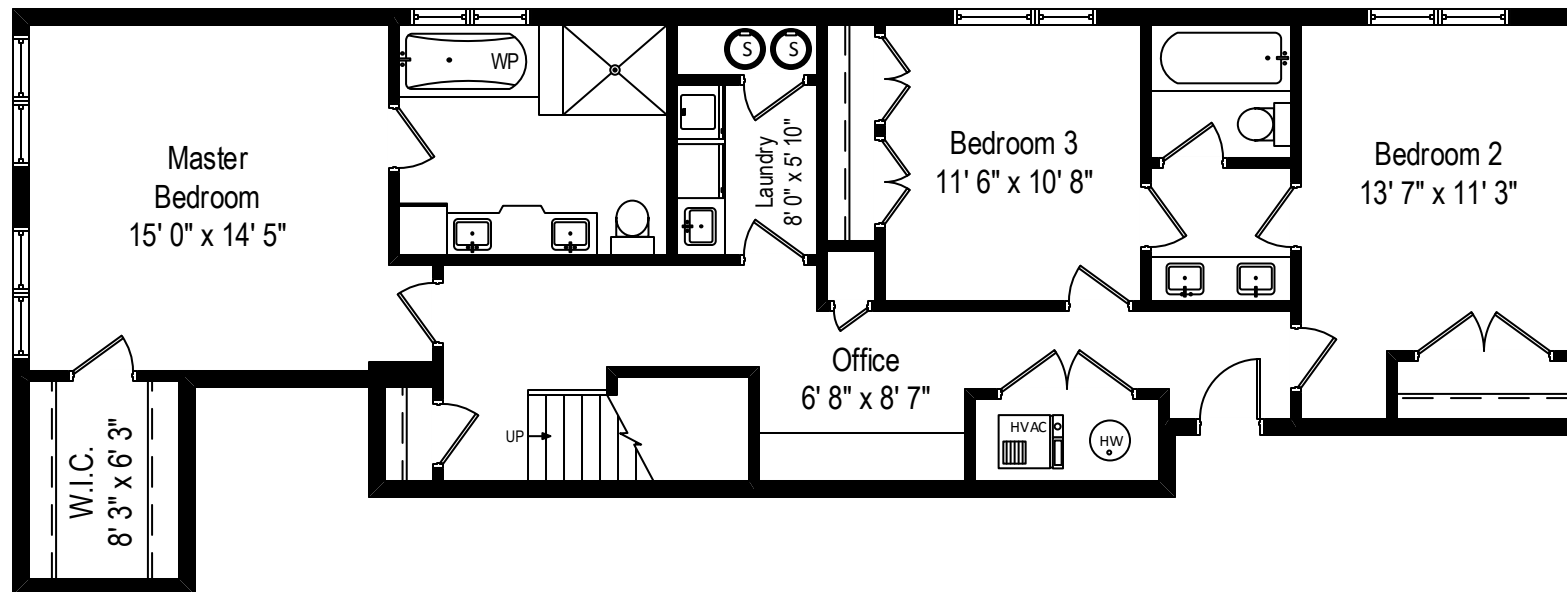

2523 N. Southport Avenue – Chicago, IL 60614

First Level

All dimensions are approximate. This plan is for marketing purposes only.

2523 N. Southport Avenue – Chicago, IL 60614

Lower Level

All dimensions are approximate. This plan is for marketing purposes only.

# First Level

# Lower Level

2523 N. Southport Avenue – Chicago, IL 60614

All dimensions are approximate. This plan is for marketing purposes only.