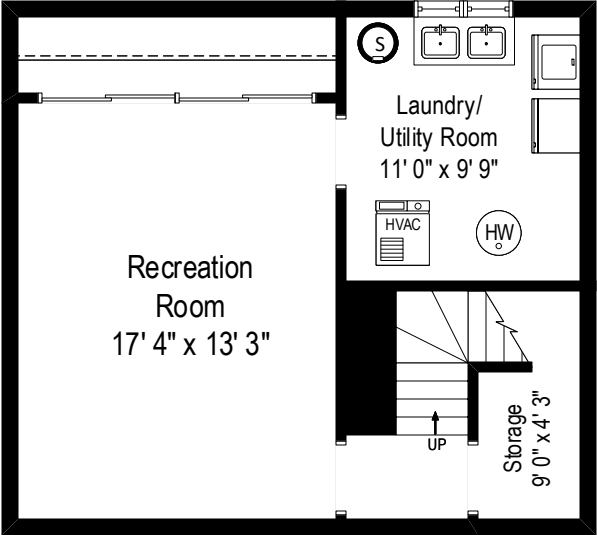

1563 Mount Pleasant – Northfield, IL 60093

First Level

1563 Mount Pleasant – Northfield, IL 60093

Lower Level

All dimensions are approximate. This plan is for marketing purposes only.

First Level

Lower Level