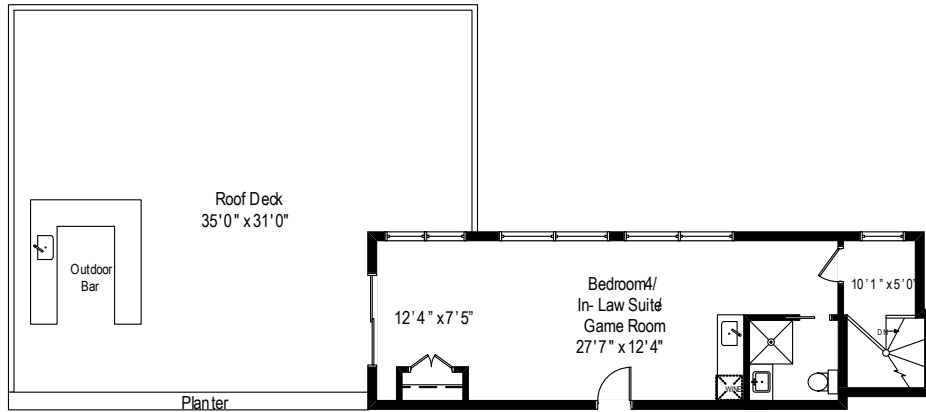

500 W. Superior - Chicago, IL 60654

First Level

All dimensions are approximate. This plan is for marketing purposes only.

500 W. Superior - Chicago, IL 60654

Second Level

All dimensions are approximate. This plan is for marketing purposes only.

## Second Level