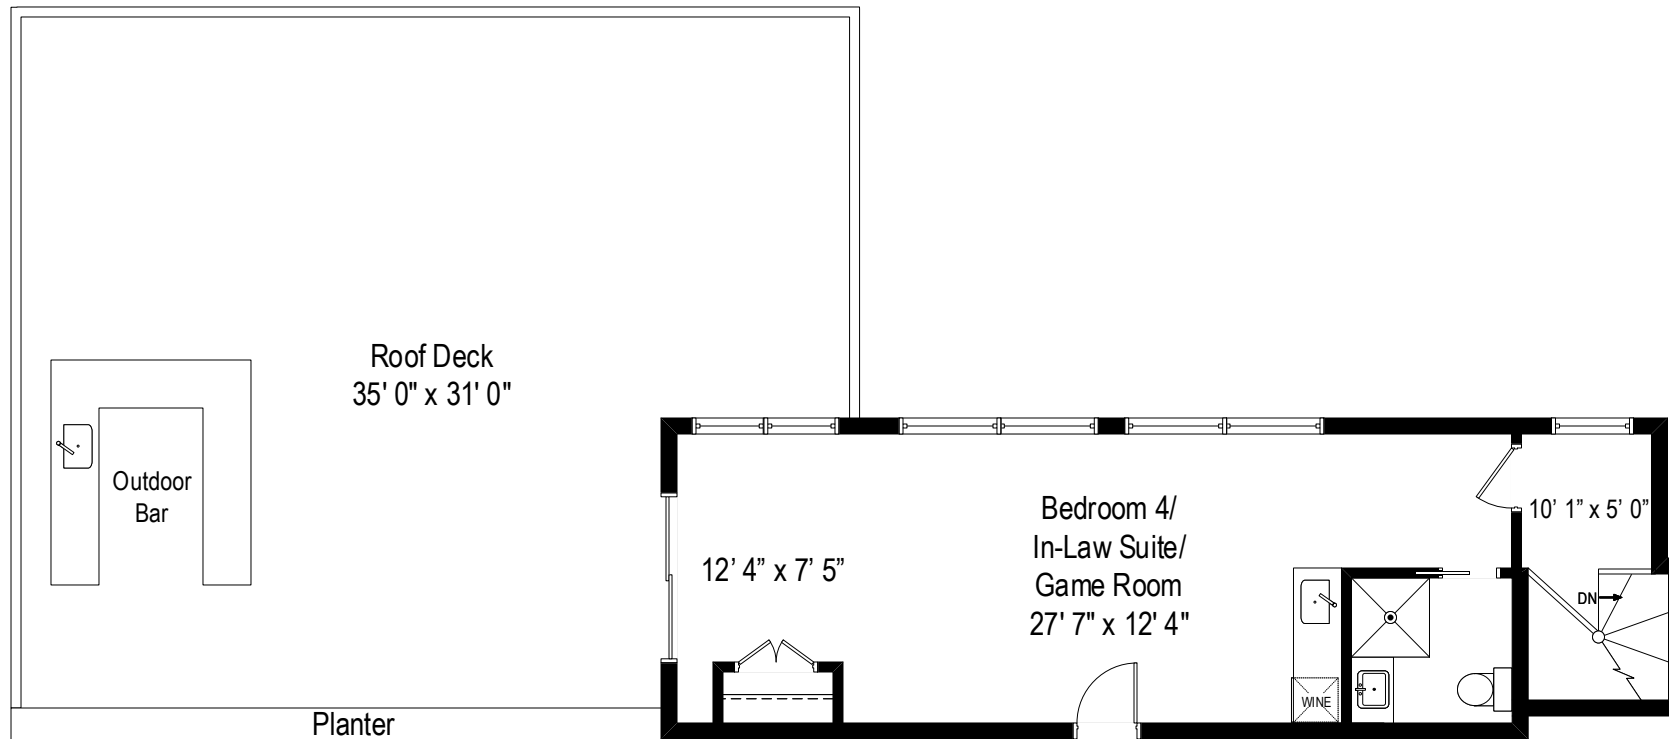

500 W. Superior - Chicago, IL 60654

First Level

All dimensions are approximate. This plan is for marketing purposes only.

500 W. Superior - Chicago, IL 60654

Second Level

All dimensions are approximate. This plan is for marketing purposes only.

## Second Level