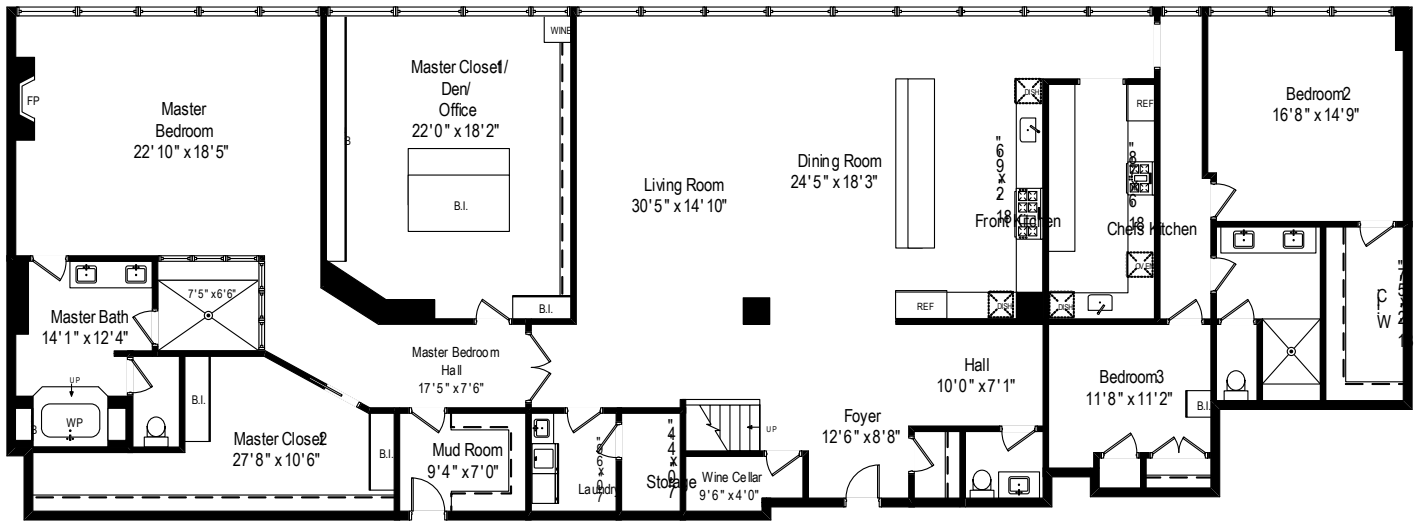

First Level

500 W. Superior - Chicago, IL 60654