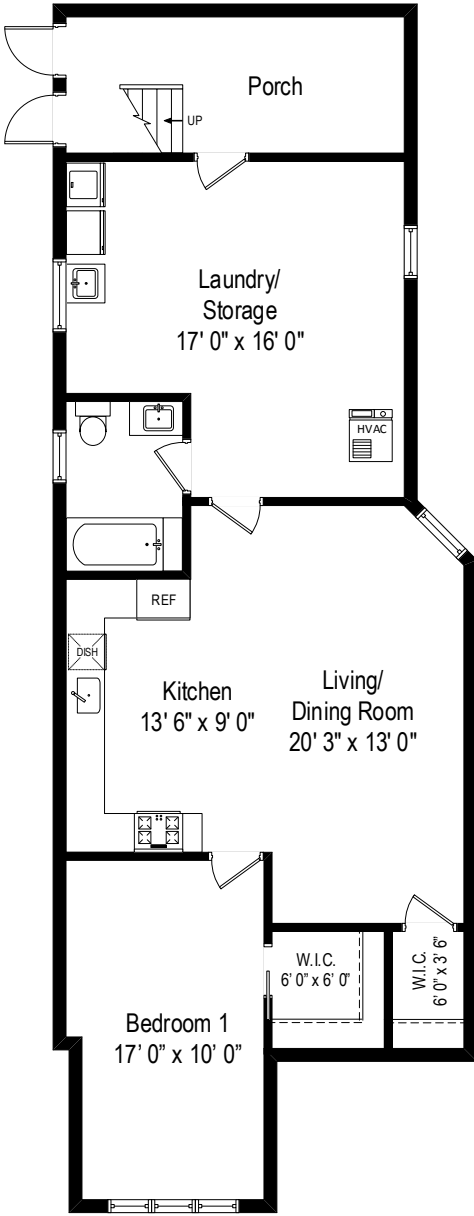

5133 W Carmen Avenue – Chicago, IL 60630

First Level

5133 W Carmen Avenue – Chicago, IL 60630

Second Level

5133 W Carmen Avenue – Chicago, IL 60630

Lower Level

All dimensions are approximate. This plan is for marketing purposes only.

# Lower Level

# First Level