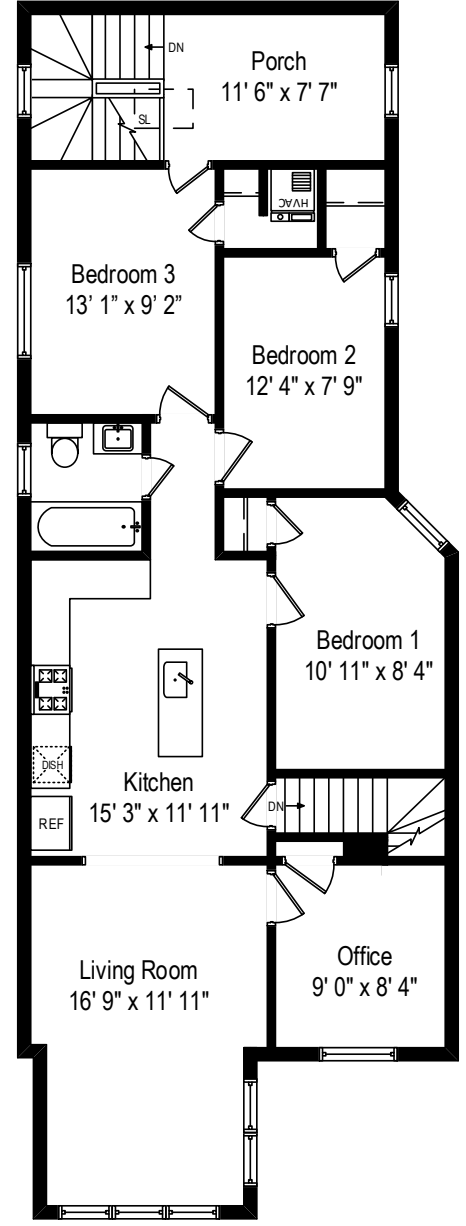

Second Level

5133 W Carmen Avenue – Chicago, IL 60630