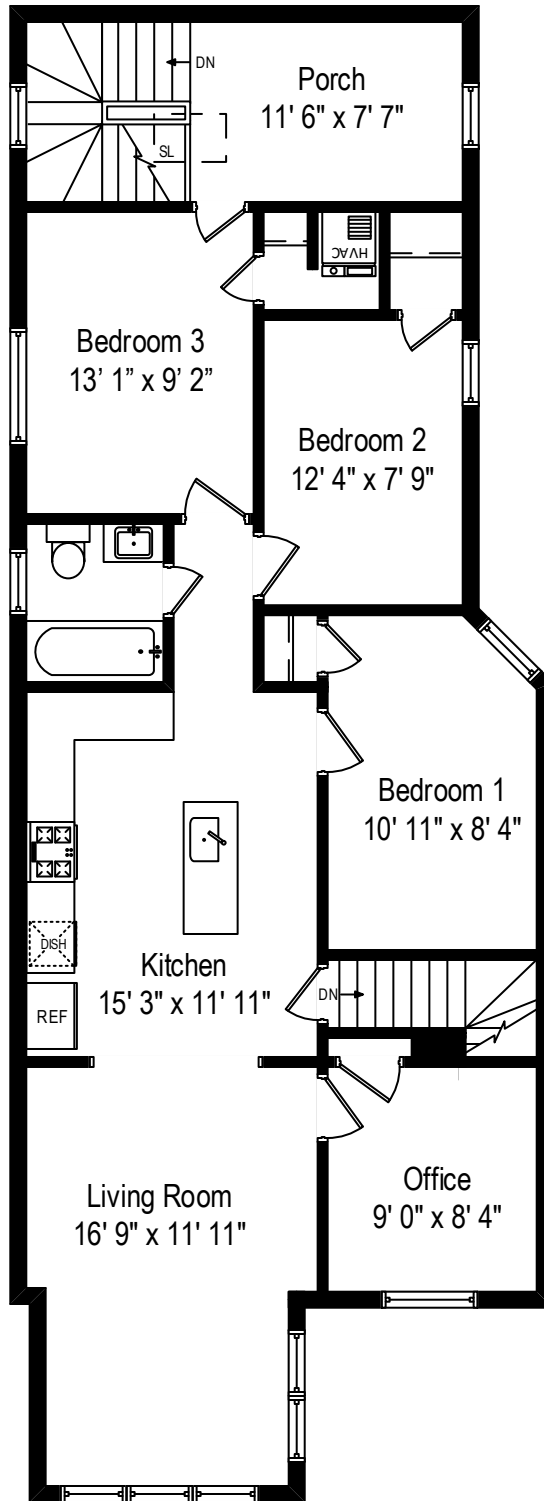

5133 W Carmen Avenue – Chicago, IL 60630

First Level

5133 W Carmen Avenue – Chicago, IL 60630

Second Level

5133 W Carmen Avenue – Chicago, IL 60630

Lower Level

All dimensions are approximate. This plan is for marketing purposes only.

# Lower Level

# First Level