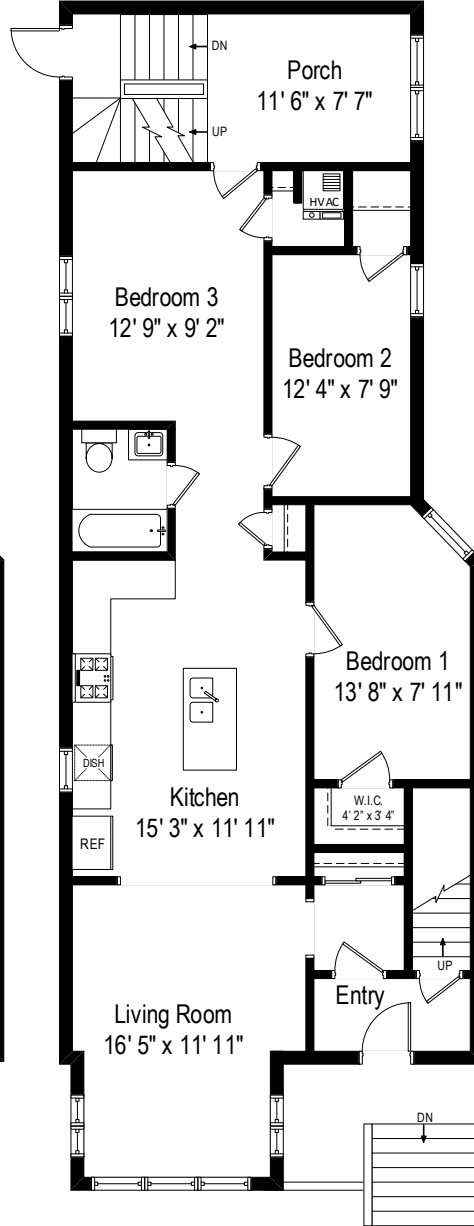

5133 W Carmen Avenue – Chicago, IL 60630

First Level

5133 W Carmen Avenue – Chicago, IL 60630

Second Level

5133 W Carmen Avenue – Chicago, IL 60630

Lower Level

All dimensions are approximate. This plan is for marketing purposes only.

# Lower Level

# First Level