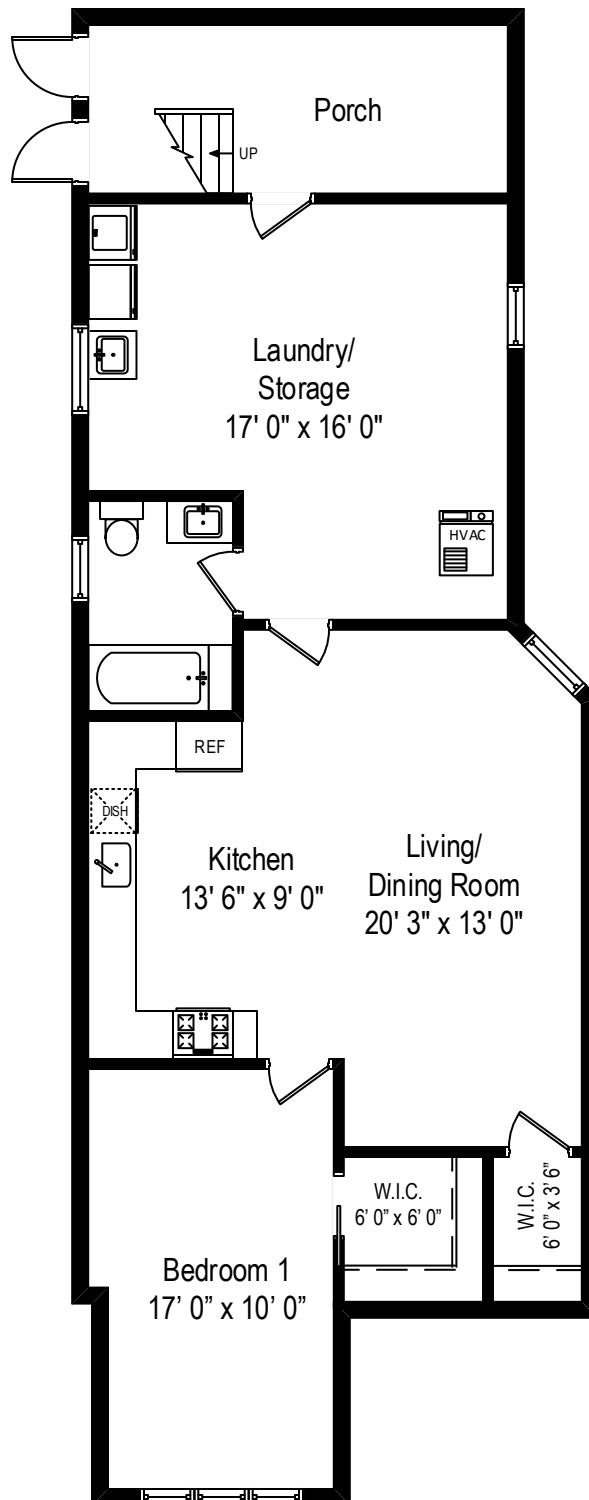

5133 W Carmen Avenue – Chicago, IL 60630

First Level

5133 W Carmen Avenue – Chicago, IL 60630

Second Level

5133 W Carmen Avenue – Chicago, IL 60630

Lower Level

All dimensions are approximate. This plan is for marketing purposes only.

# Lower Level

# First Level