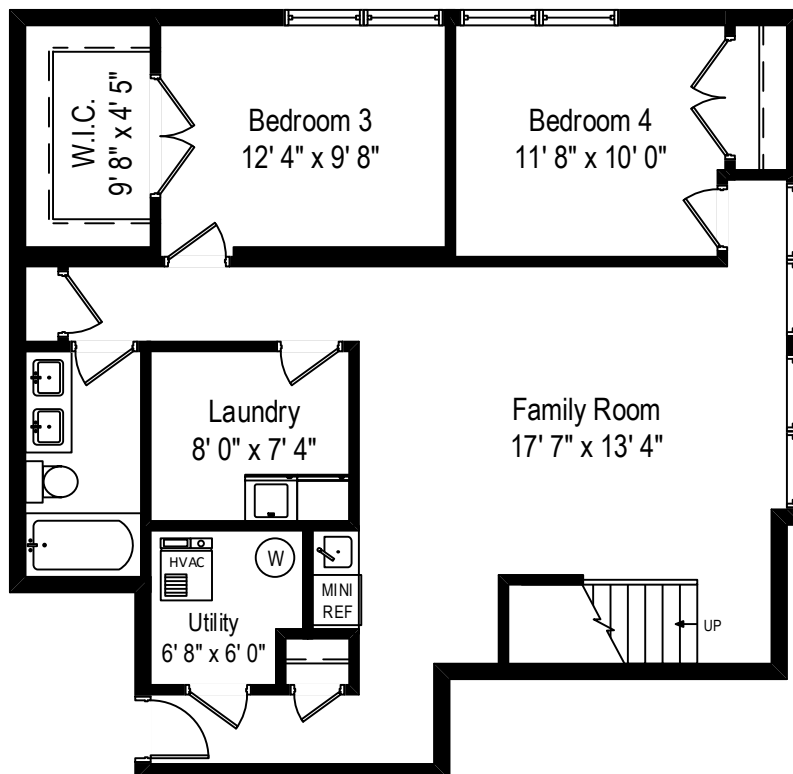

1203 East 46th Street – Chicago, IL 60653

First Level

1203 East 46th Street – Chicago, IL 60653

Lower Level

First Level

Lower Level

1203 East 46th Street – Chicago, IL 60653