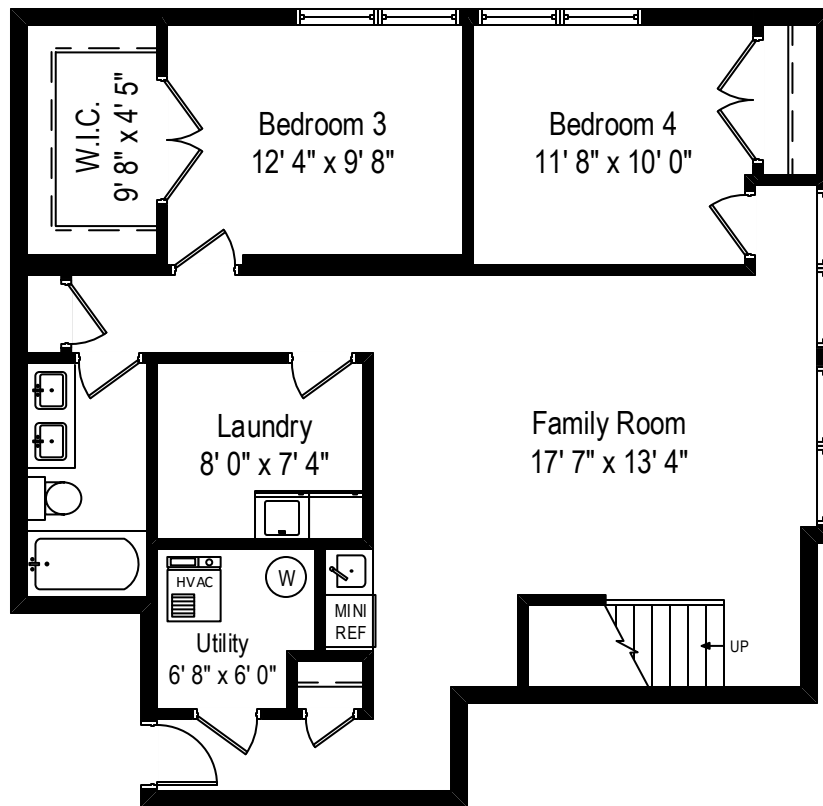

1203 East 46th Street – Chicago, IL 60653

First Level

1203 East 46th Street – Chicago, IL 60653

Lower Level

First Level

Lower Level

1203 East 46th Street – Chicago, IL 60653