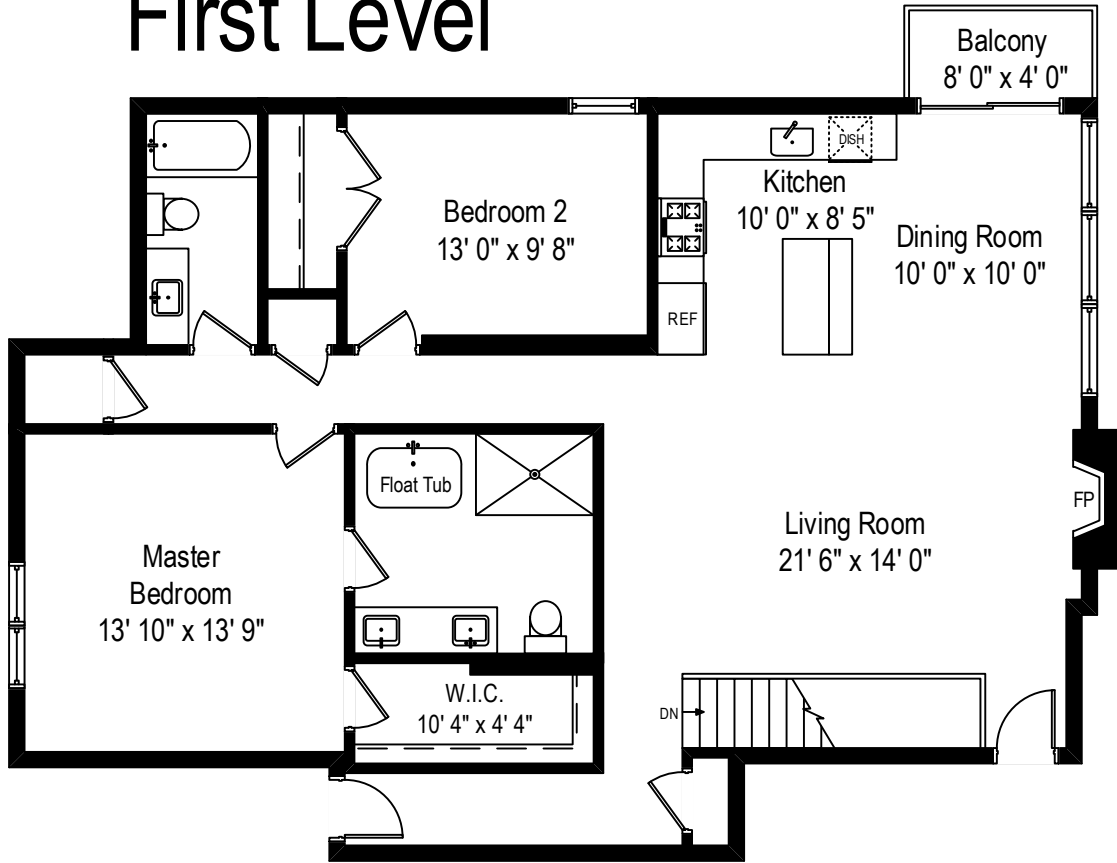

1203 East 46th Street – Chicago, IL 60653

First Level

1203 East 46th Street – Chicago, IL 60653

Lower Level

First Level

Lower Level

1203 East 46th Street – Chicago, IL 60653