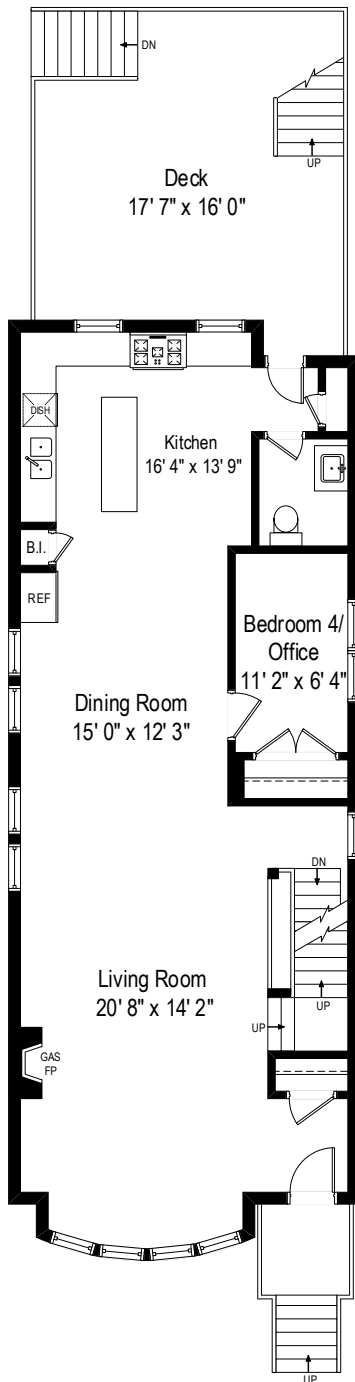

First Level