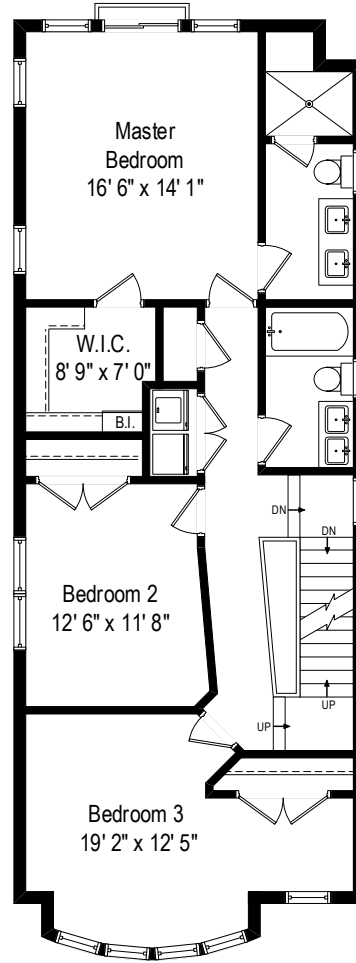

Second Level