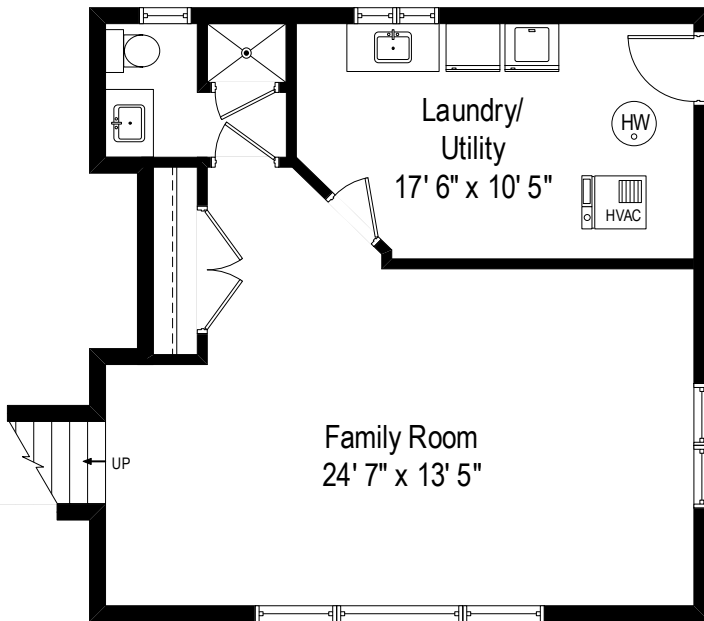

3011 Washington Avenue - Wilmette, IL 60091

Main Level

3011 Washington Avenue - Wilmette, IL 60091

Second Level

3011 Washington Avenue - Wilmette, IL 60091

Lower Level

All dimensions are approximate. This plan is for marketing purposes only.

Main Level

Second Level

Lower Level

3011 Washington Avenue - Wilmette, IL 60091