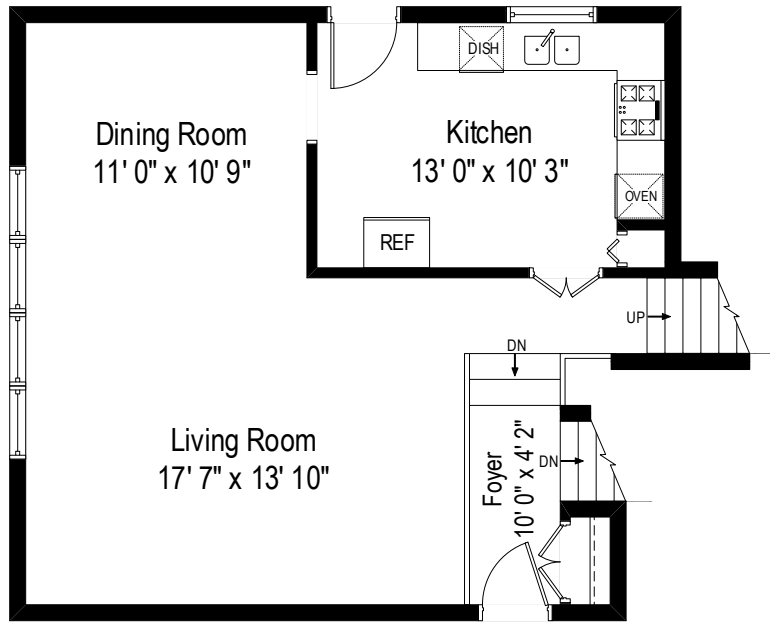

3011 Washington Avenue - Wilmette, IL 60091

Main Level

3011 Washington Avenue - Wilmette, IL 60091

Second Level

3011 Washington Avenue - Wilmette, IL 60091

Lower Level

All dimensions are approximate. This plan is for marketing purposes only.

Main Level

Second Level

Lower Level

3011 Washington Avenue - Wilmette, IL 60091