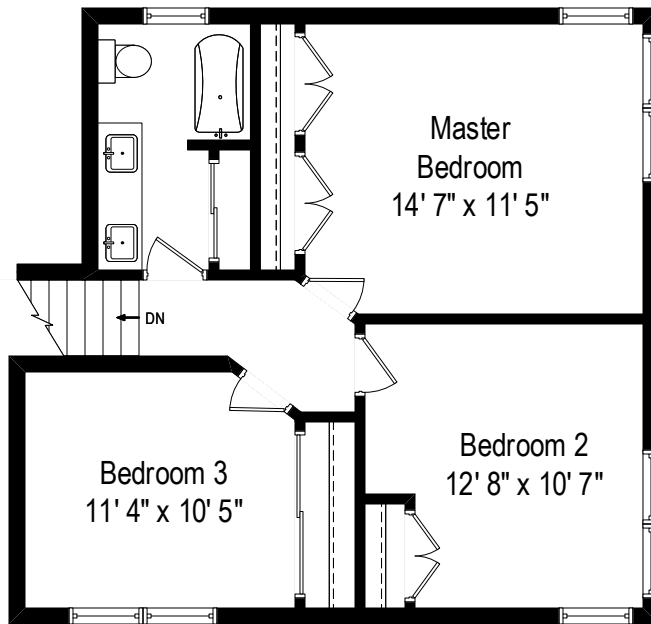

3011 Washington Avenue - Wilmette, IL 60091

Main Level

3011 Washington Avenue - Wilmette, IL 60091

Second Level

3011 Washington Avenue - Wilmette, IL 60091

Lower Level

All dimensions are approximate. This plan is for marketing purposes only.

Main Level

Second Level

Lower Level

3011 Washington Avenue - Wilmette, IL 60091