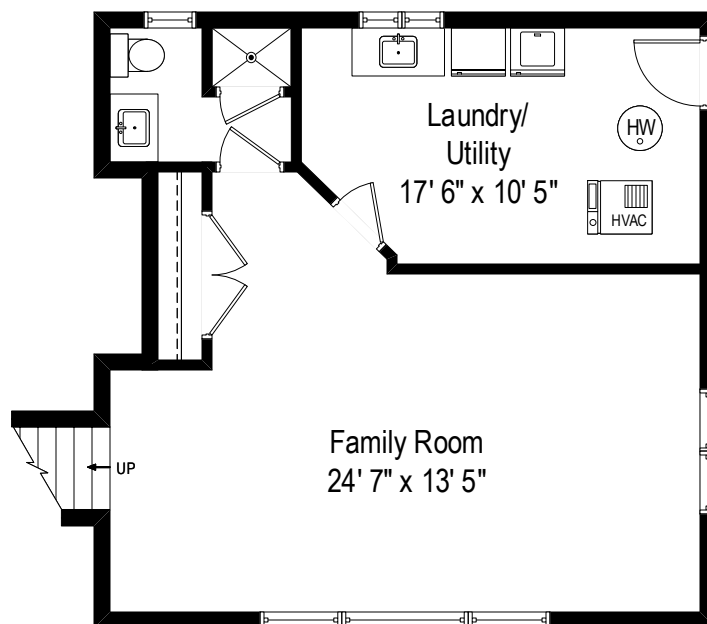

3011 Washington Avenue - Wilmette, IL 60091

Main Level

3011 Washington Avenue - Wilmette, IL 60091

Second Level

3011 Washington Avenue - Wilmette, IL 60091

Lower Level

All dimensions are approximate. This plan is for marketing purposes only.

Main Level

Second Level

Lower Level

3011 Washington Avenue - Wilmette, IL 60091