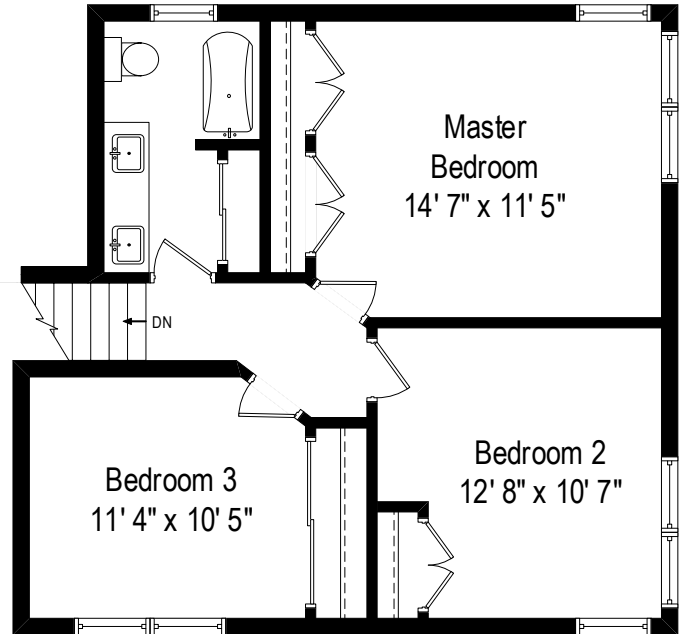

3011 Washington Avenue - Wilmette, IL 60091

Main Level

3011 Washington Avenue - Wilmette, IL 60091

Second Level

3011 Washington Avenue - Wilmette, IL 60091

Lower Level

All dimensions are approximate. This plan is for marketing purposes only.

Main Level

Second Level

Lower Level

3011 Washington Avenue - Wilmette, IL 60091