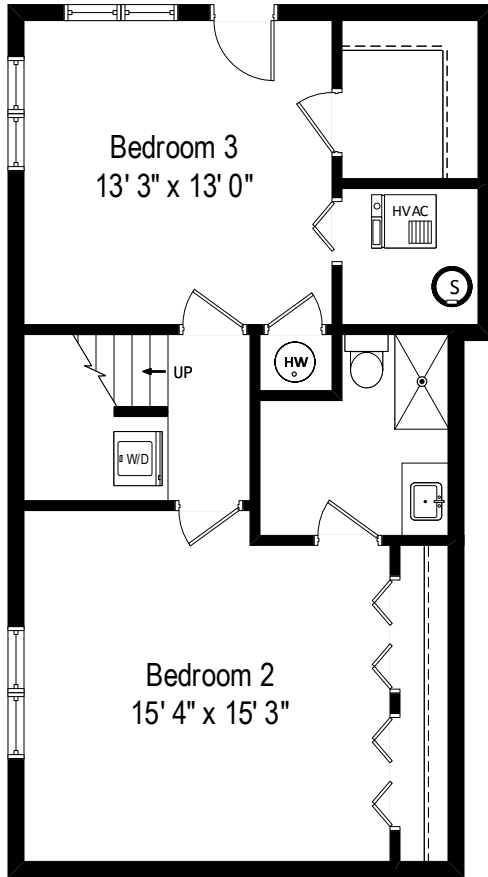

Unit 1R 2506 N Greenview – Chicago, IL 60614

First Level

All dimensions are approximate. This plan is for marketing purposes only.

Unit 1R 2506 N Greenview – Chicago, IL 60614

Lower Level

All dimensions are approximate. This plan is for marketing purposes only.