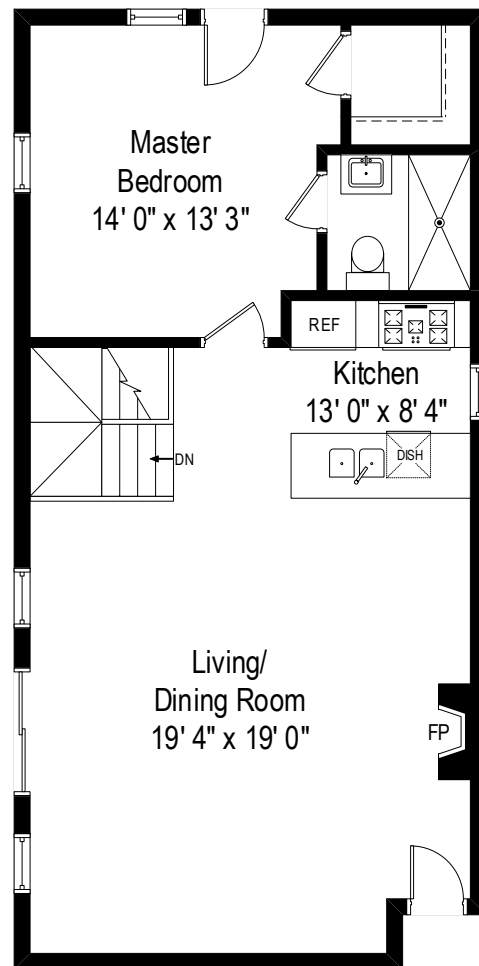

Unit 1R 2506 N Greenview – Chicago, IL 60614

First Level

All dimensions are approximate. This plan is for marketing purposes only.

Unit 1R 2506 N Greenview – Chicago, IL 60614

Lower Level

All dimensions are approximate. This plan is for marketing purposes only.

Lower Level

First Level

Unit 1R 2506 N Greenview – Chicago, IL 60614