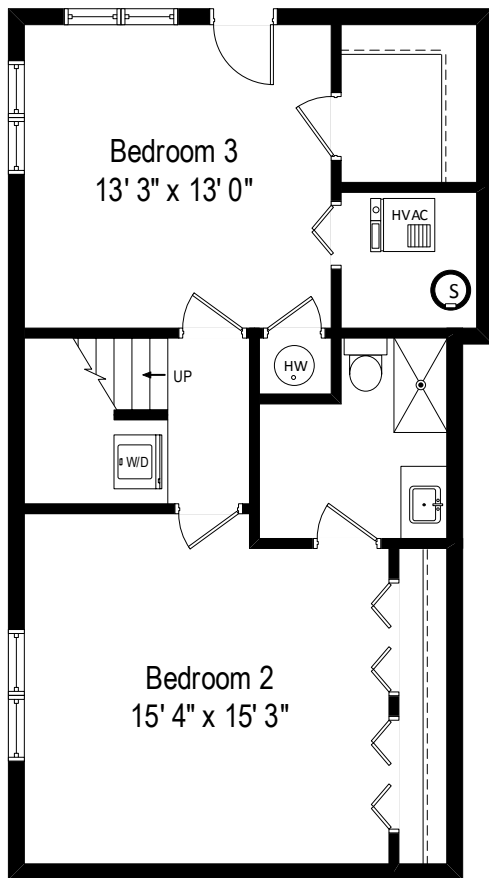

Lower Level