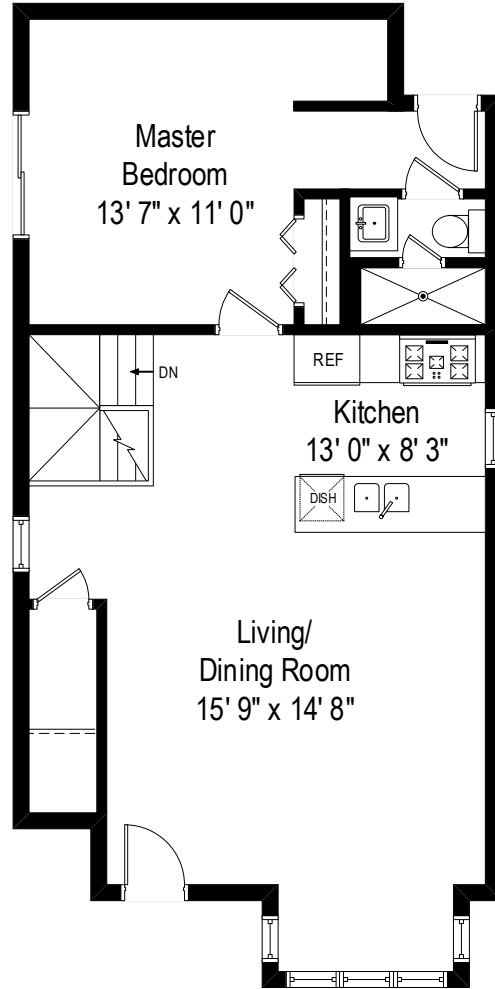

Unit 1F 2506 N Greenview – Chicago, IL 60614

First Level

All dimensions are approximate. This plan is for marketing purposes only.

Unit 1F 2506 N Greenview – Chicago, IL 60614

Lower Level

All dimensions are approximate. This plan is for marketing purposes only.

Lower Level

First Level

Unit 1F 2506 N Greenview – Chicago, IL 60614