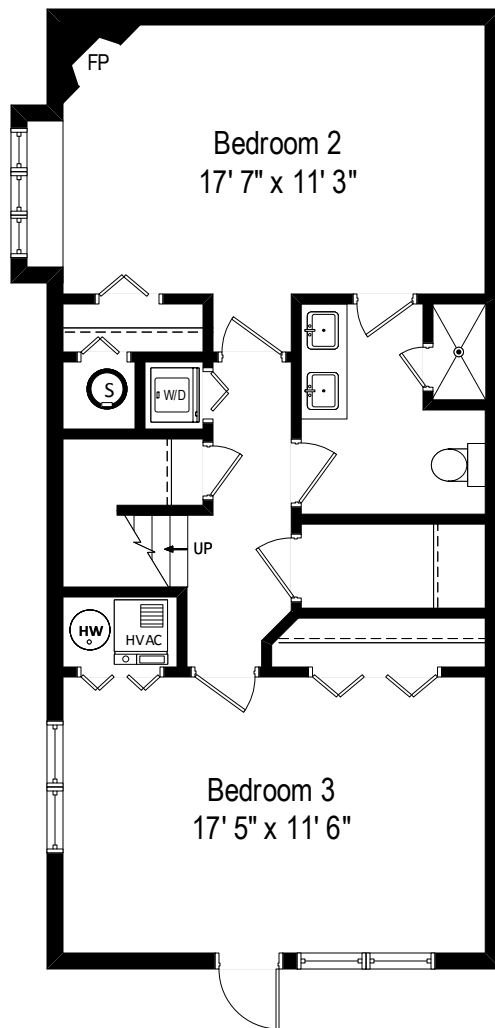

Unit 1F 2506 N Greenview – Chicago, IL 60614

First Level

All dimensions are approximate. This plan is for marketing purposes only.

Unit 1F 2506 N Greenview – Chicago, IL 60614

Lower Level

All dimensions are approximate. This plan is for marketing purposes only.

Lower Level

First Level

Unit 1F 2506 N Greenview – Chicago, IL 60614