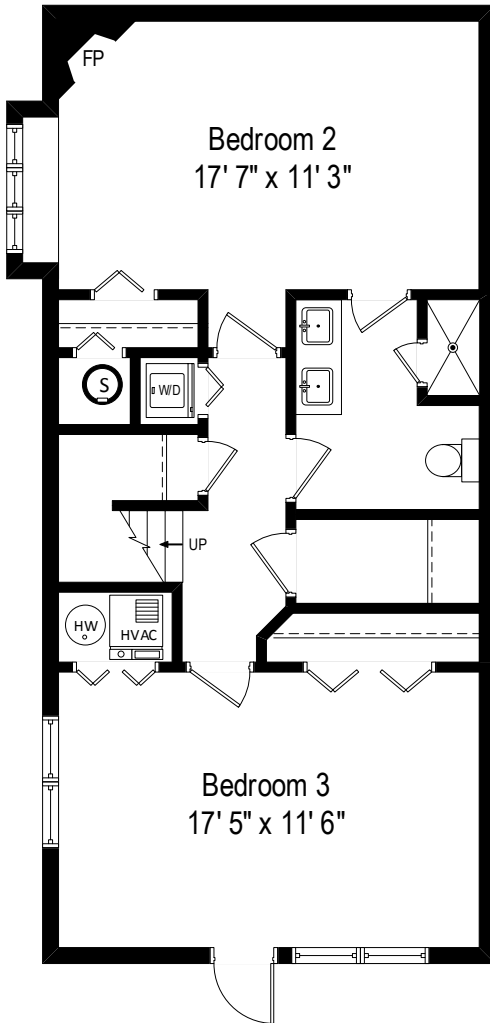

Unit 1F 2506 N Greenview – Chicago, IL 60614

First Level

All dimensions are approximate. This plan is for marketing purposes only.

Unit 1F 2506 N Greenview – Chicago, IL 60614

Lower Level

All dimensions are approximate. This plan is for marketing purposes only.

Lower Level

First Level

Unit 1F 2506 N Greenview – Chicago, IL 60614