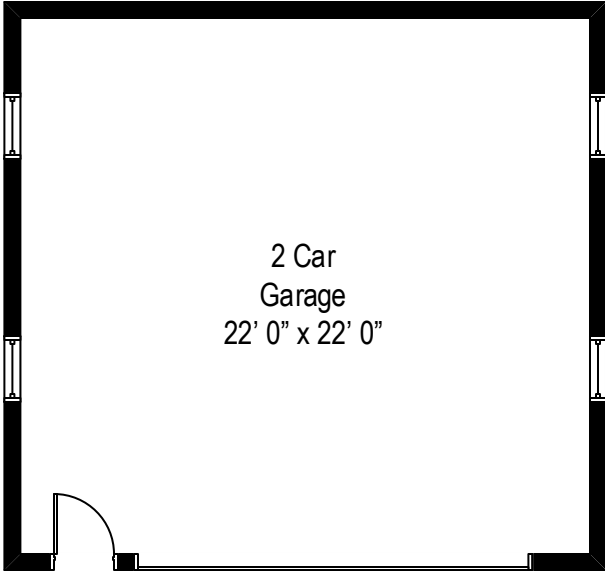

214 E Liberty Street – Barrington, IL 60010

First Level

214 E Liberty Street – Barrington, IL 60010

Second Level

All dimensions are approximate. This plan is for marketing purposes only.

214 E Liberty Street – Barrington, IL 60010

Lower Level

214 E Liberty Street – Barrington, IL 60010

Garage

All dimensions are approximate. This plan is for marketing purposes only.

First Level

Garage

Lower Level

Second Level