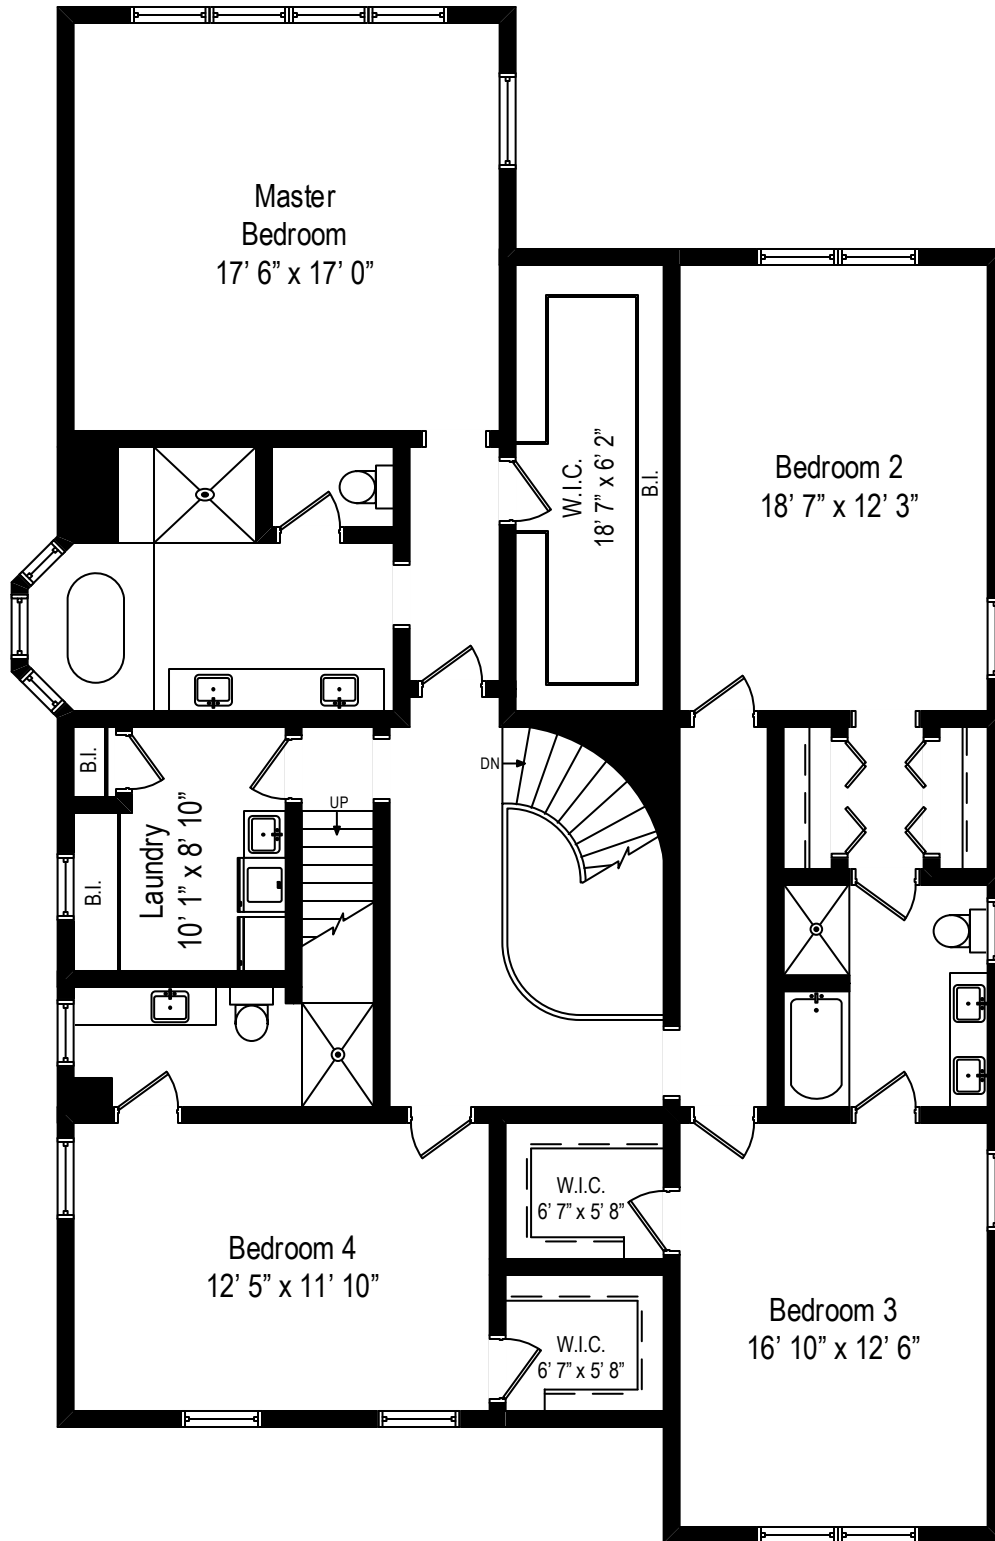

2405 Colvax Street – Evanston, IL 60201

First Level

All dimensions are approximate. This plan is for marketing purposes only.

2405 Colvax Street – Evanston, IL 60201

Second Level

All dimensions are approximate. This plan is for marketing purposes only.

2405 Colvax Street – Evanston, IL 60201

Third Level

All dimensions are approximate. This plan is for marketing purposes only.

2405 Colvax Street – Evanston, IL 60201

Lower Level

All dimensions are approximate. This plan is for marketing purposes only.