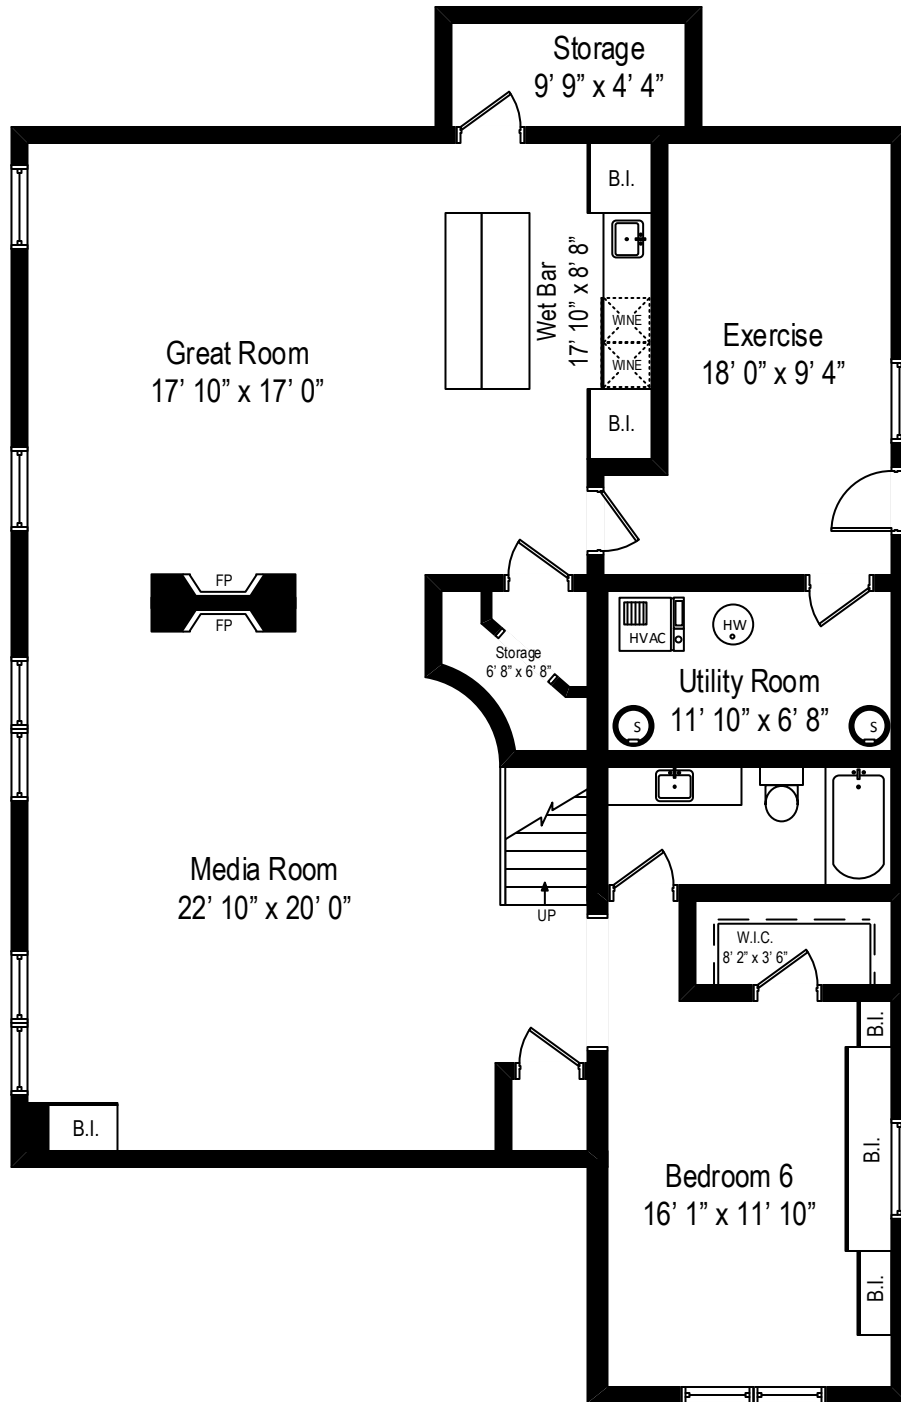

2405 Colvax Street – Evanston, IL 60201

First Level

All dimensions are approximate. This plan is for marketing purposes only.

2405 Colvax Street – Evanston, IL 60201

Second Level

All dimensions are approximate. This plan is for marketing purposes only.

2405 Colvax Street – Evanston, IL 60201

Third Level

All dimensions are approximate. This plan is for marketing purposes only.

2405 Colvax Street – Evanston, IL 60201

Lower Level

All dimensions are approximate. This plan is for marketing purposes only.