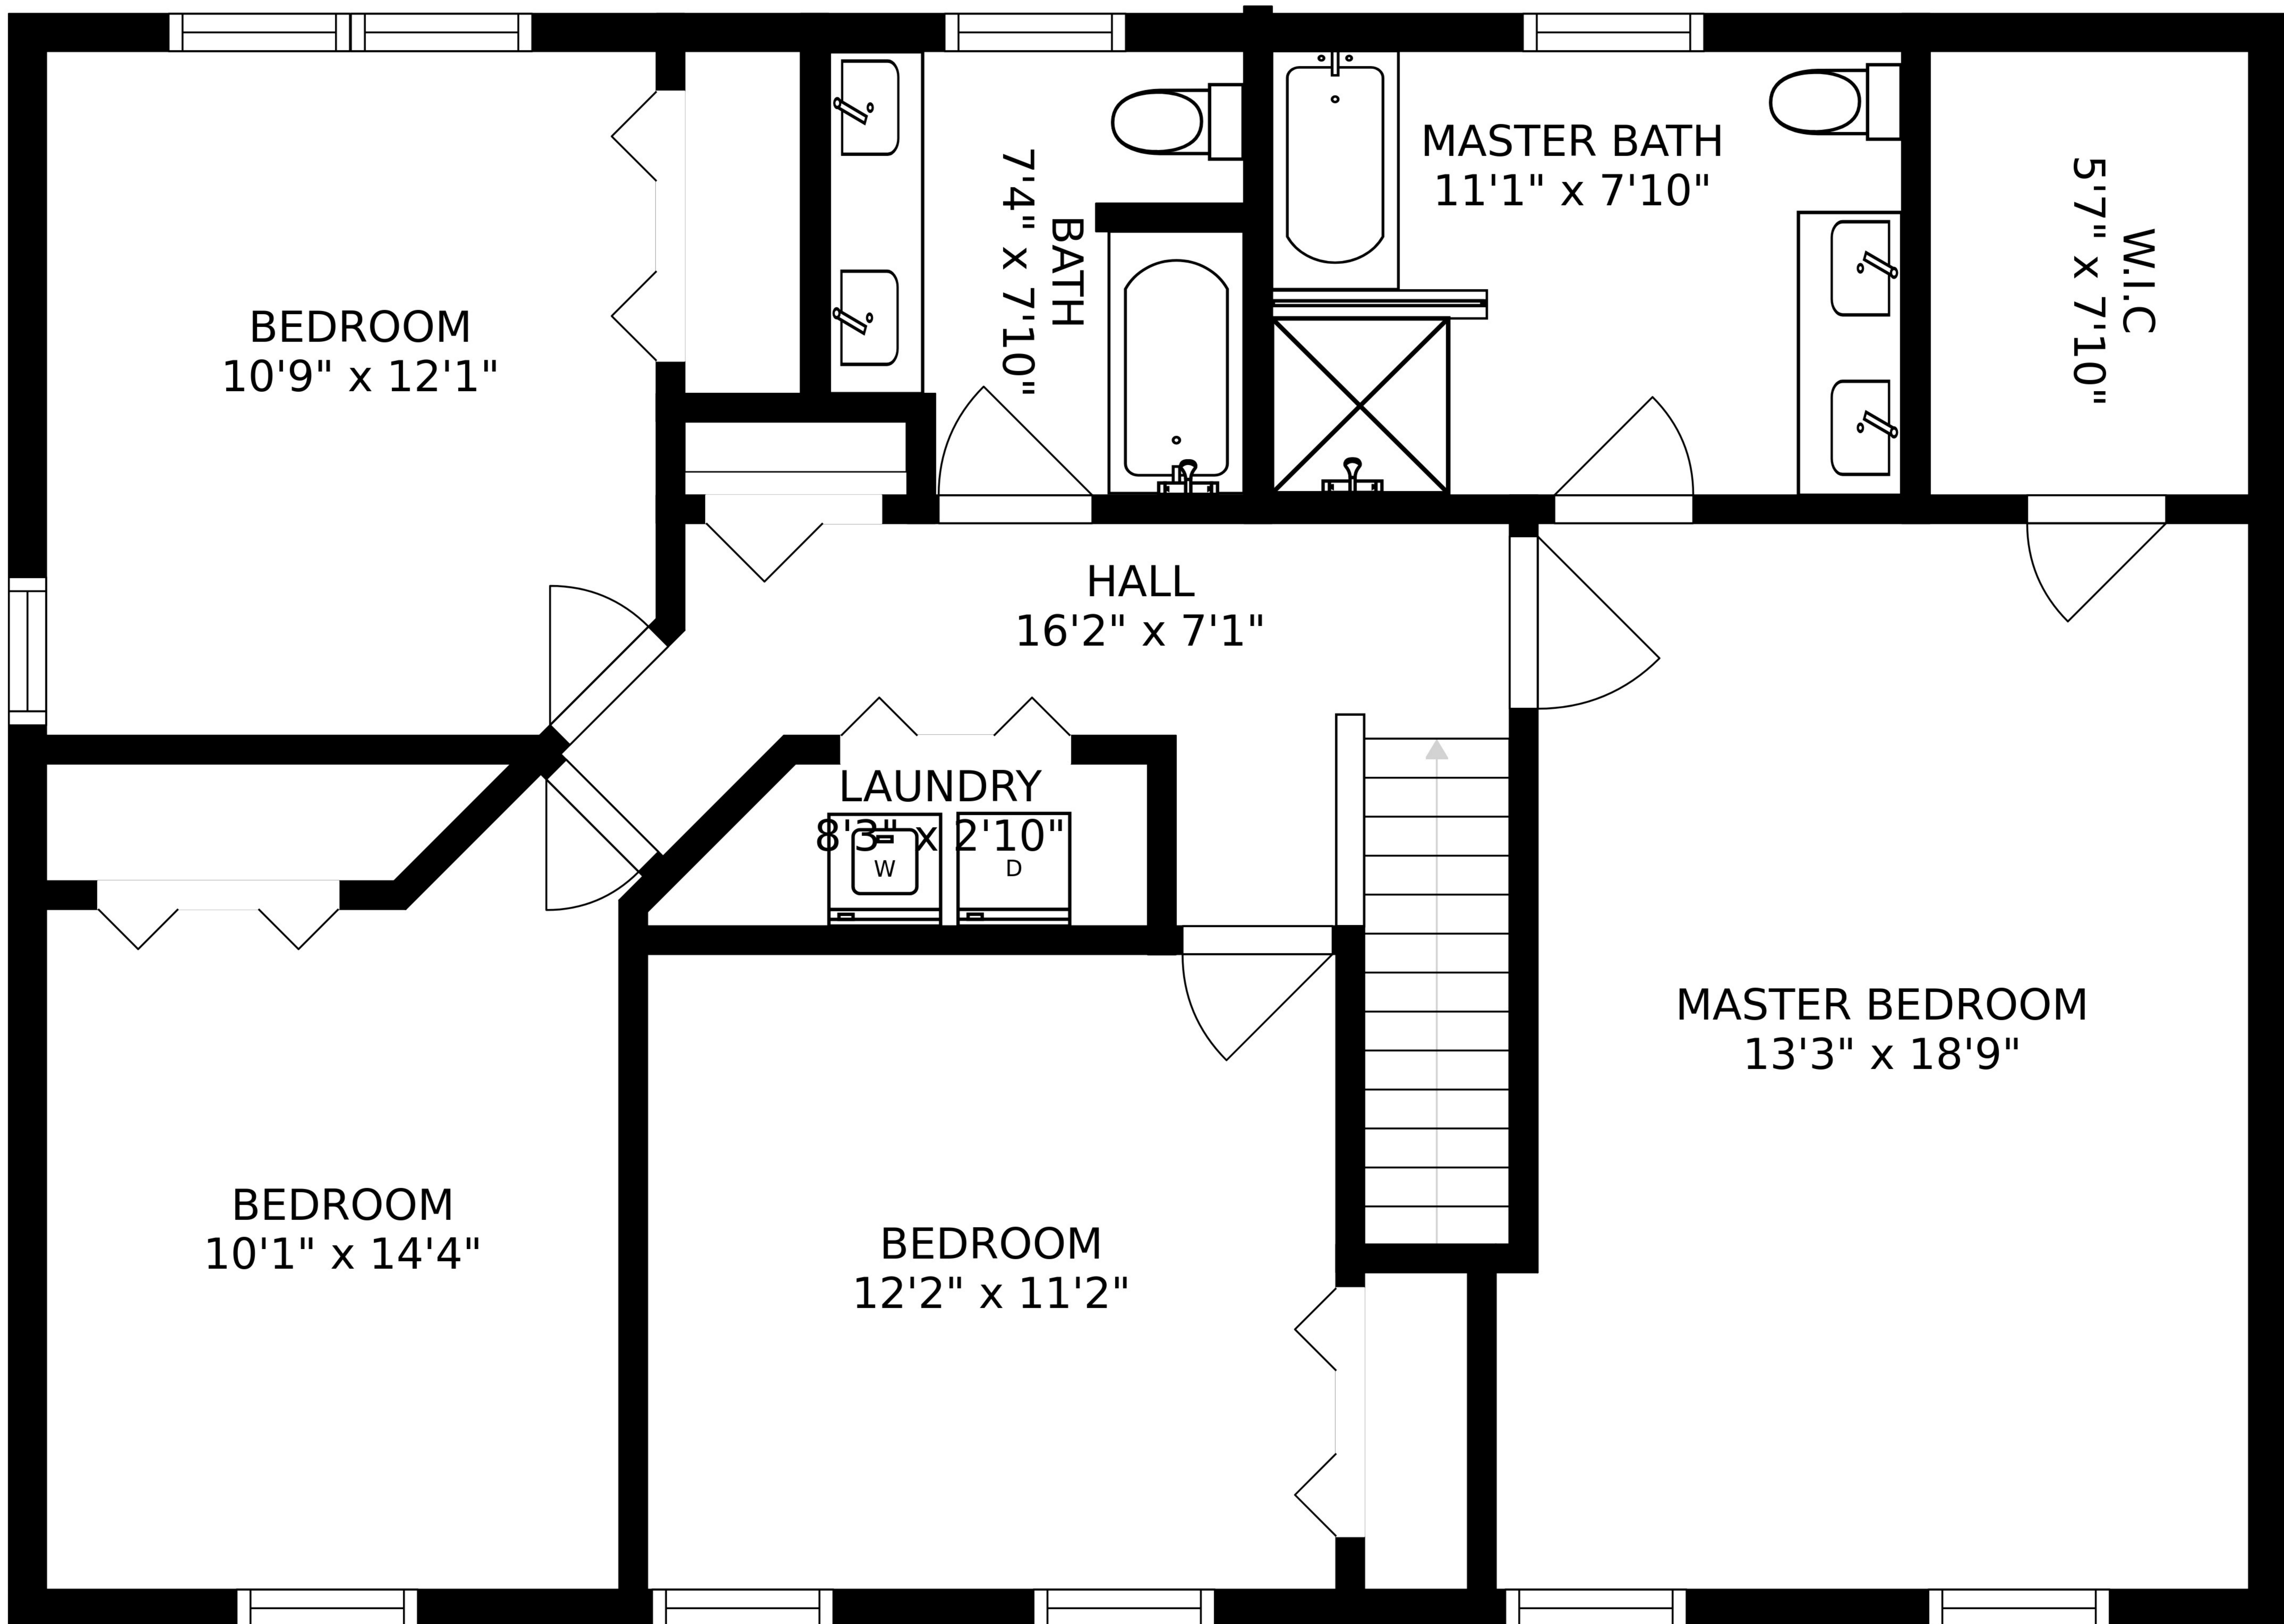

SIZES AND DIMENSIONS ARE APPROXIMATE, ACTUAL MAY VARY.

SIZES AND DIMENSIONS ARE APPROXIMATE, ACTUAL MAY VARY.

SIZES AND DIMENSIONS ARE APPROXIMATE, ACTUAL MAY VARY.

ELECTRICAL ROOM  
20'4" x 12'3"

RECREATION ROOM  
16'5" x 23'11"

RECREATION ROOM  
22'2" x 10'1"