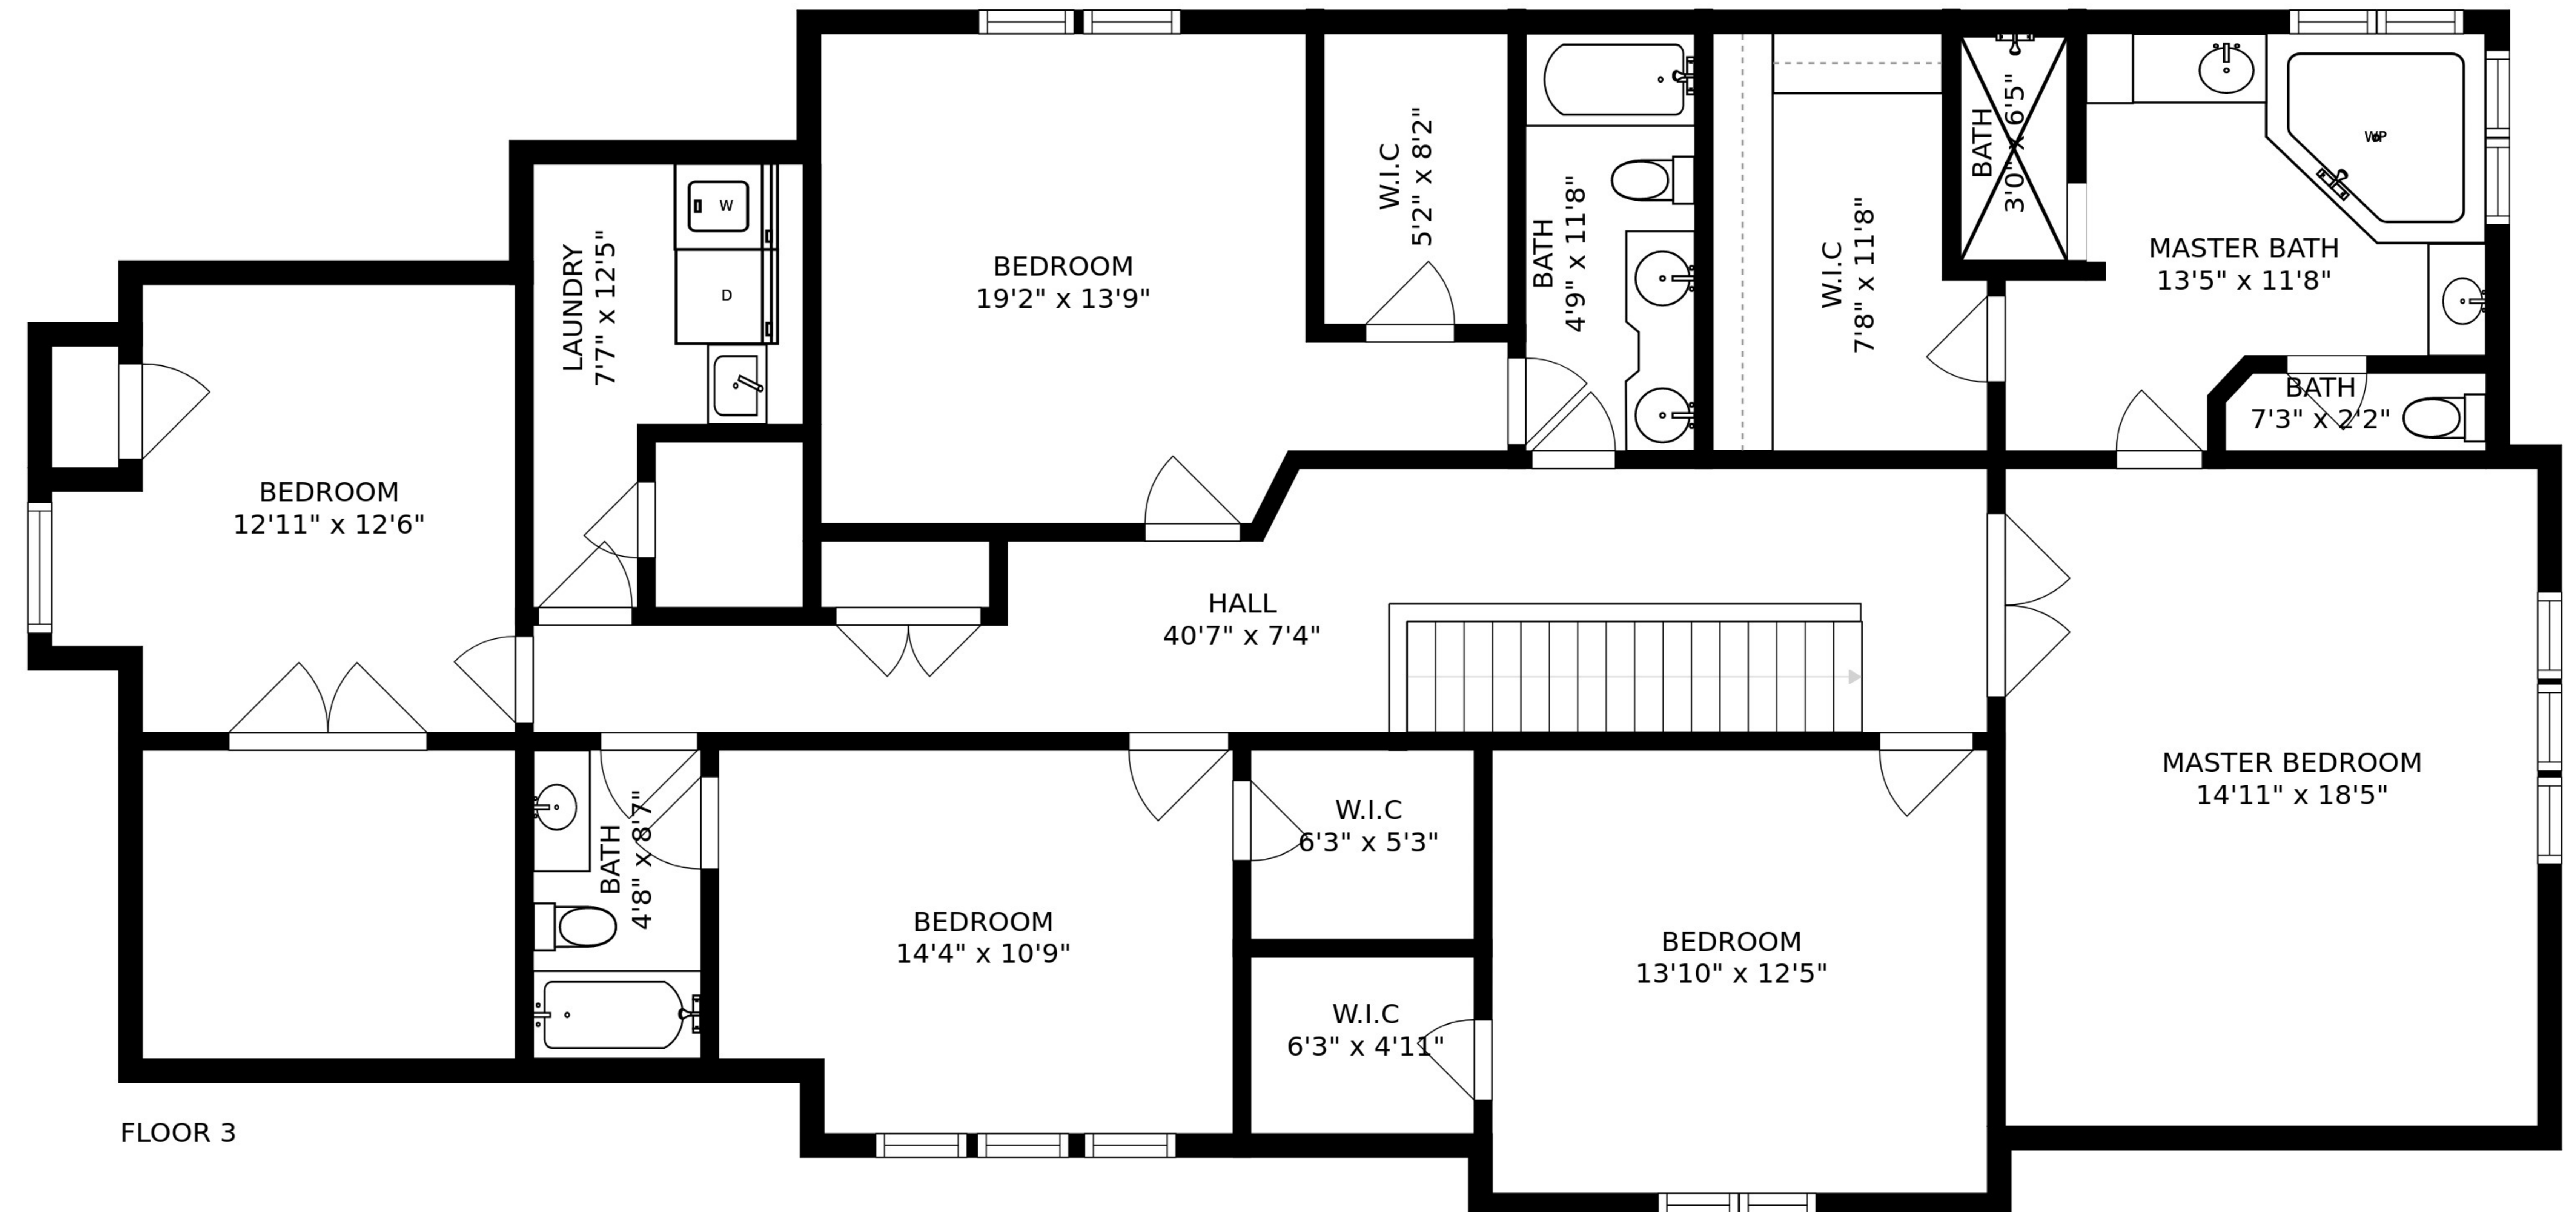

FLOOR 1

FLOOR 2

FLOOR 3

SIZES AND DIMENSIONS ARE APPROXIMATE, ACTUAL MAY VARY.

SIZES AND DIMENSIONS ARE APPROXIMATE, ACTUAL MAY VARY.

GAME ROOM
29'5" x 19'1"

RECREATION ROOM
17'6" x 28'7"

STORAGE / ROOM FOR BEDROOM
22'0" x 10'9"

EXERCISE ROOM/PLAY ROOM
8'6" x 11'6"

SIZES AND DIMENSIONS ARE APPROXIMATE, ACTUAL MAY VARY.