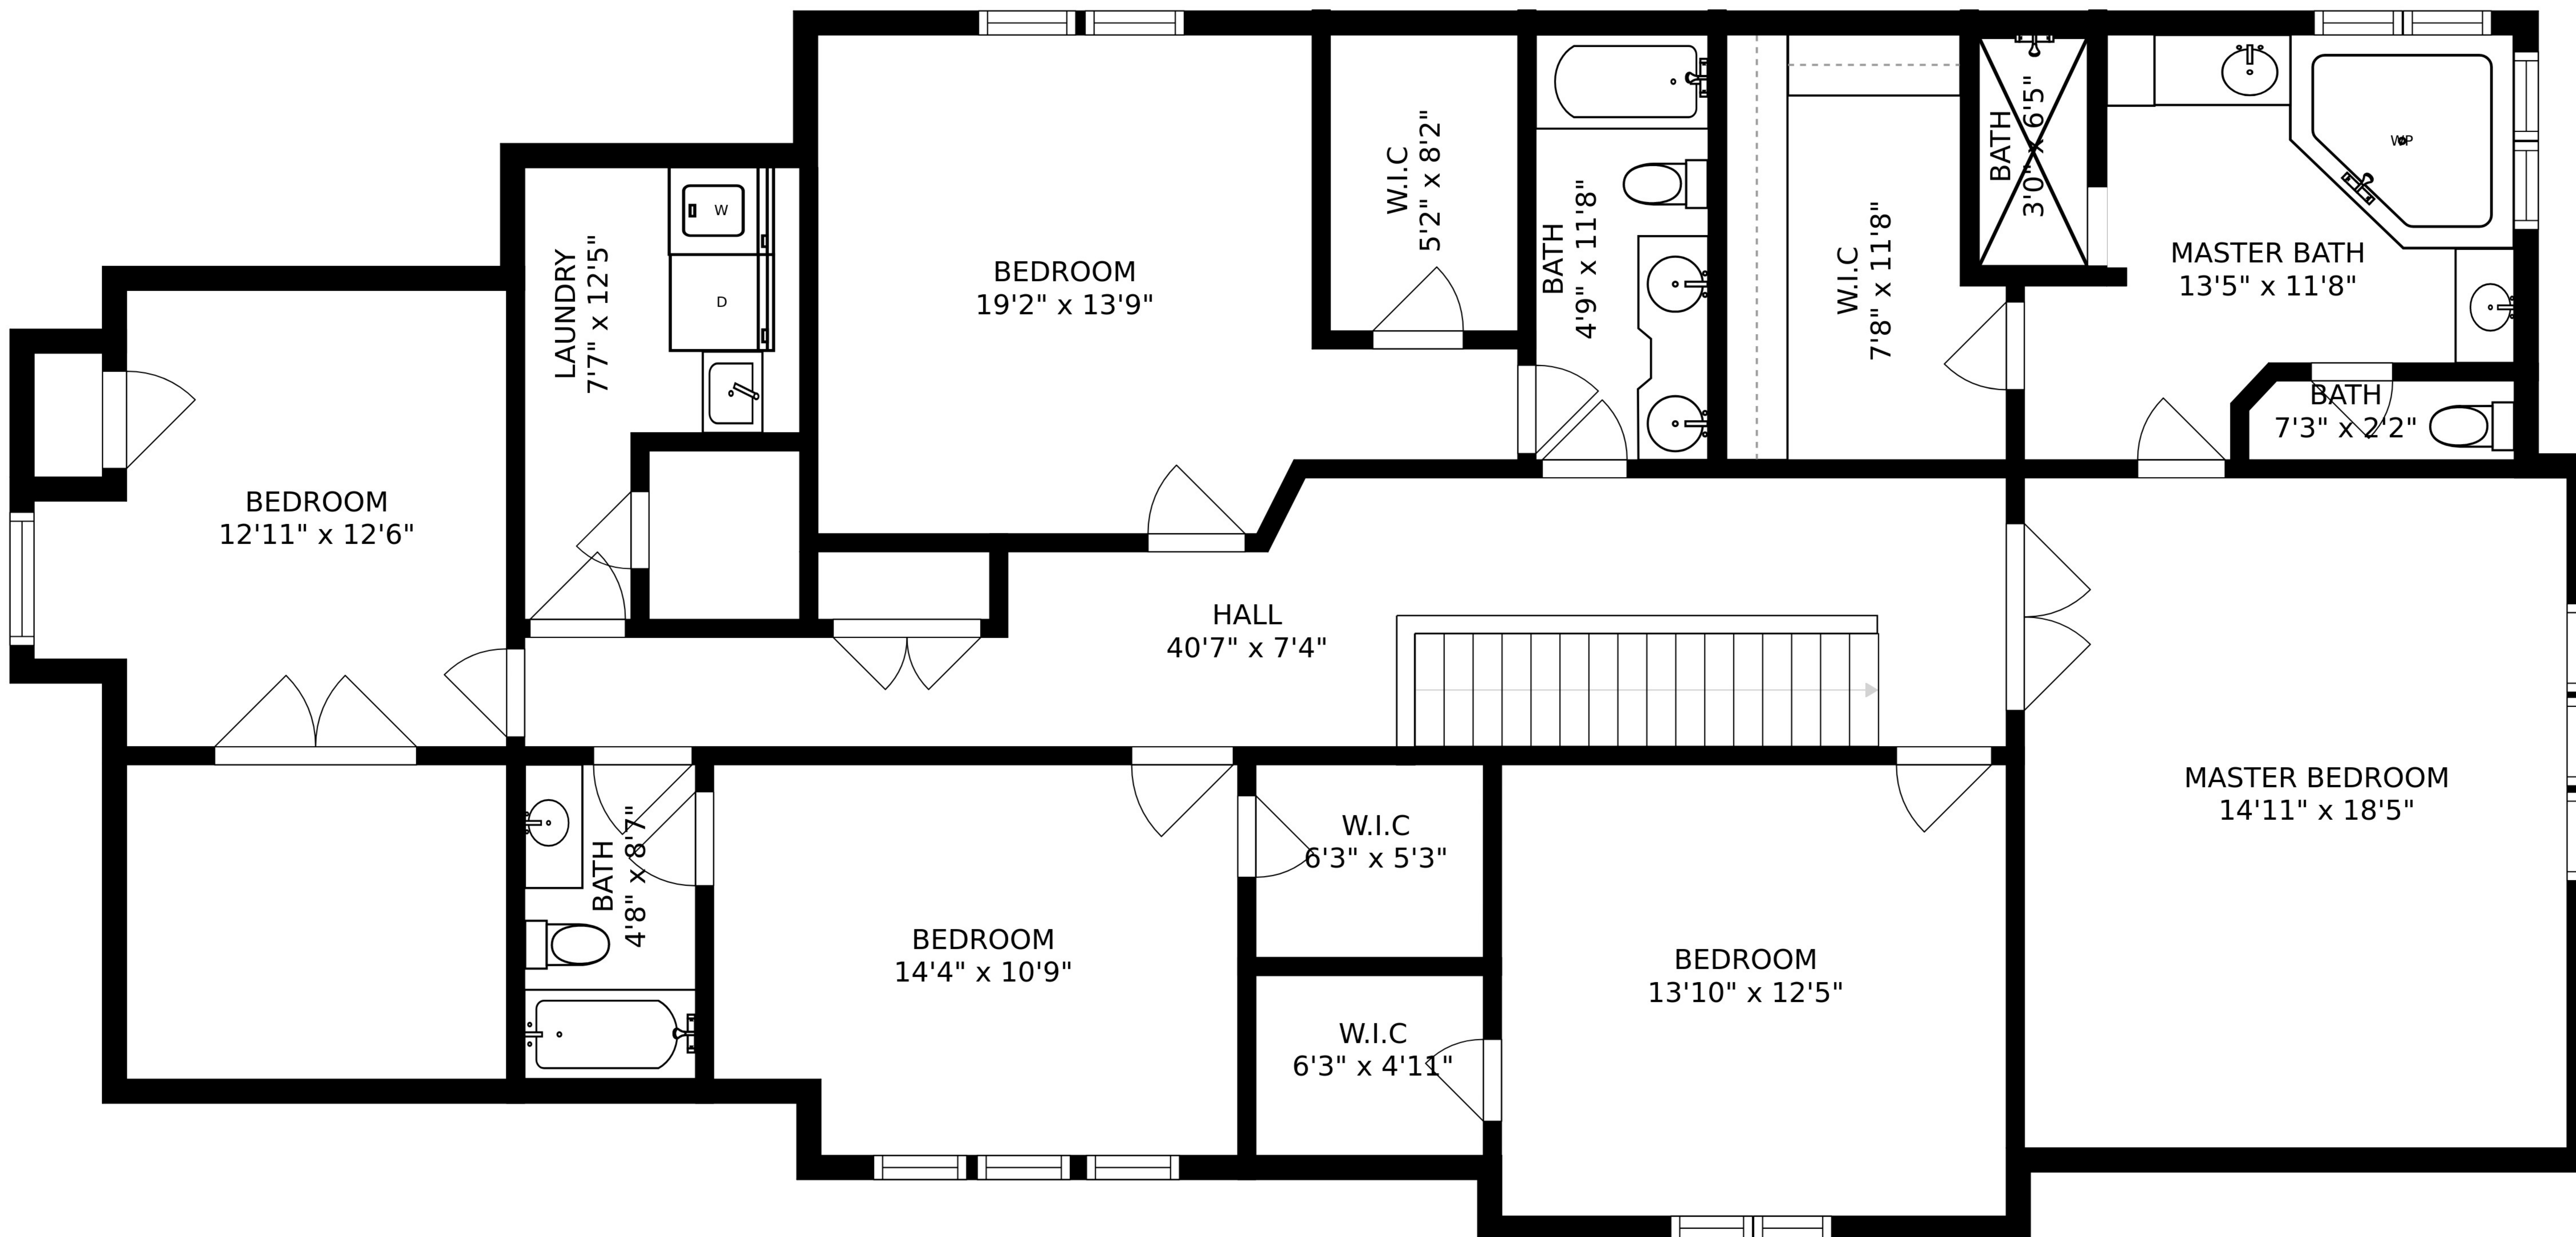

FLOOR 1

FLOOR 2

FLOOR 3

SIZES AND DIMENSIONS ARE APPROXIMATE, ACTUAL MAY VARY.

SIZES AND DIMENSIONS ARE APPROXIMATE, ACTUAL MAY VARY.

GAME ROOM
29'5" x 19'1"

RECREATION ROOM
17'6" x 28'7"

STORAGE / ROOM FOR BEDROOM
22'0" x 10'9"

EXERCISE ROOM/PLAY ROOM
8'6" x 11'6"

SIZES AND DIMENSIONS ARE APPROXIMATE, ACTUAL MAY VARY.