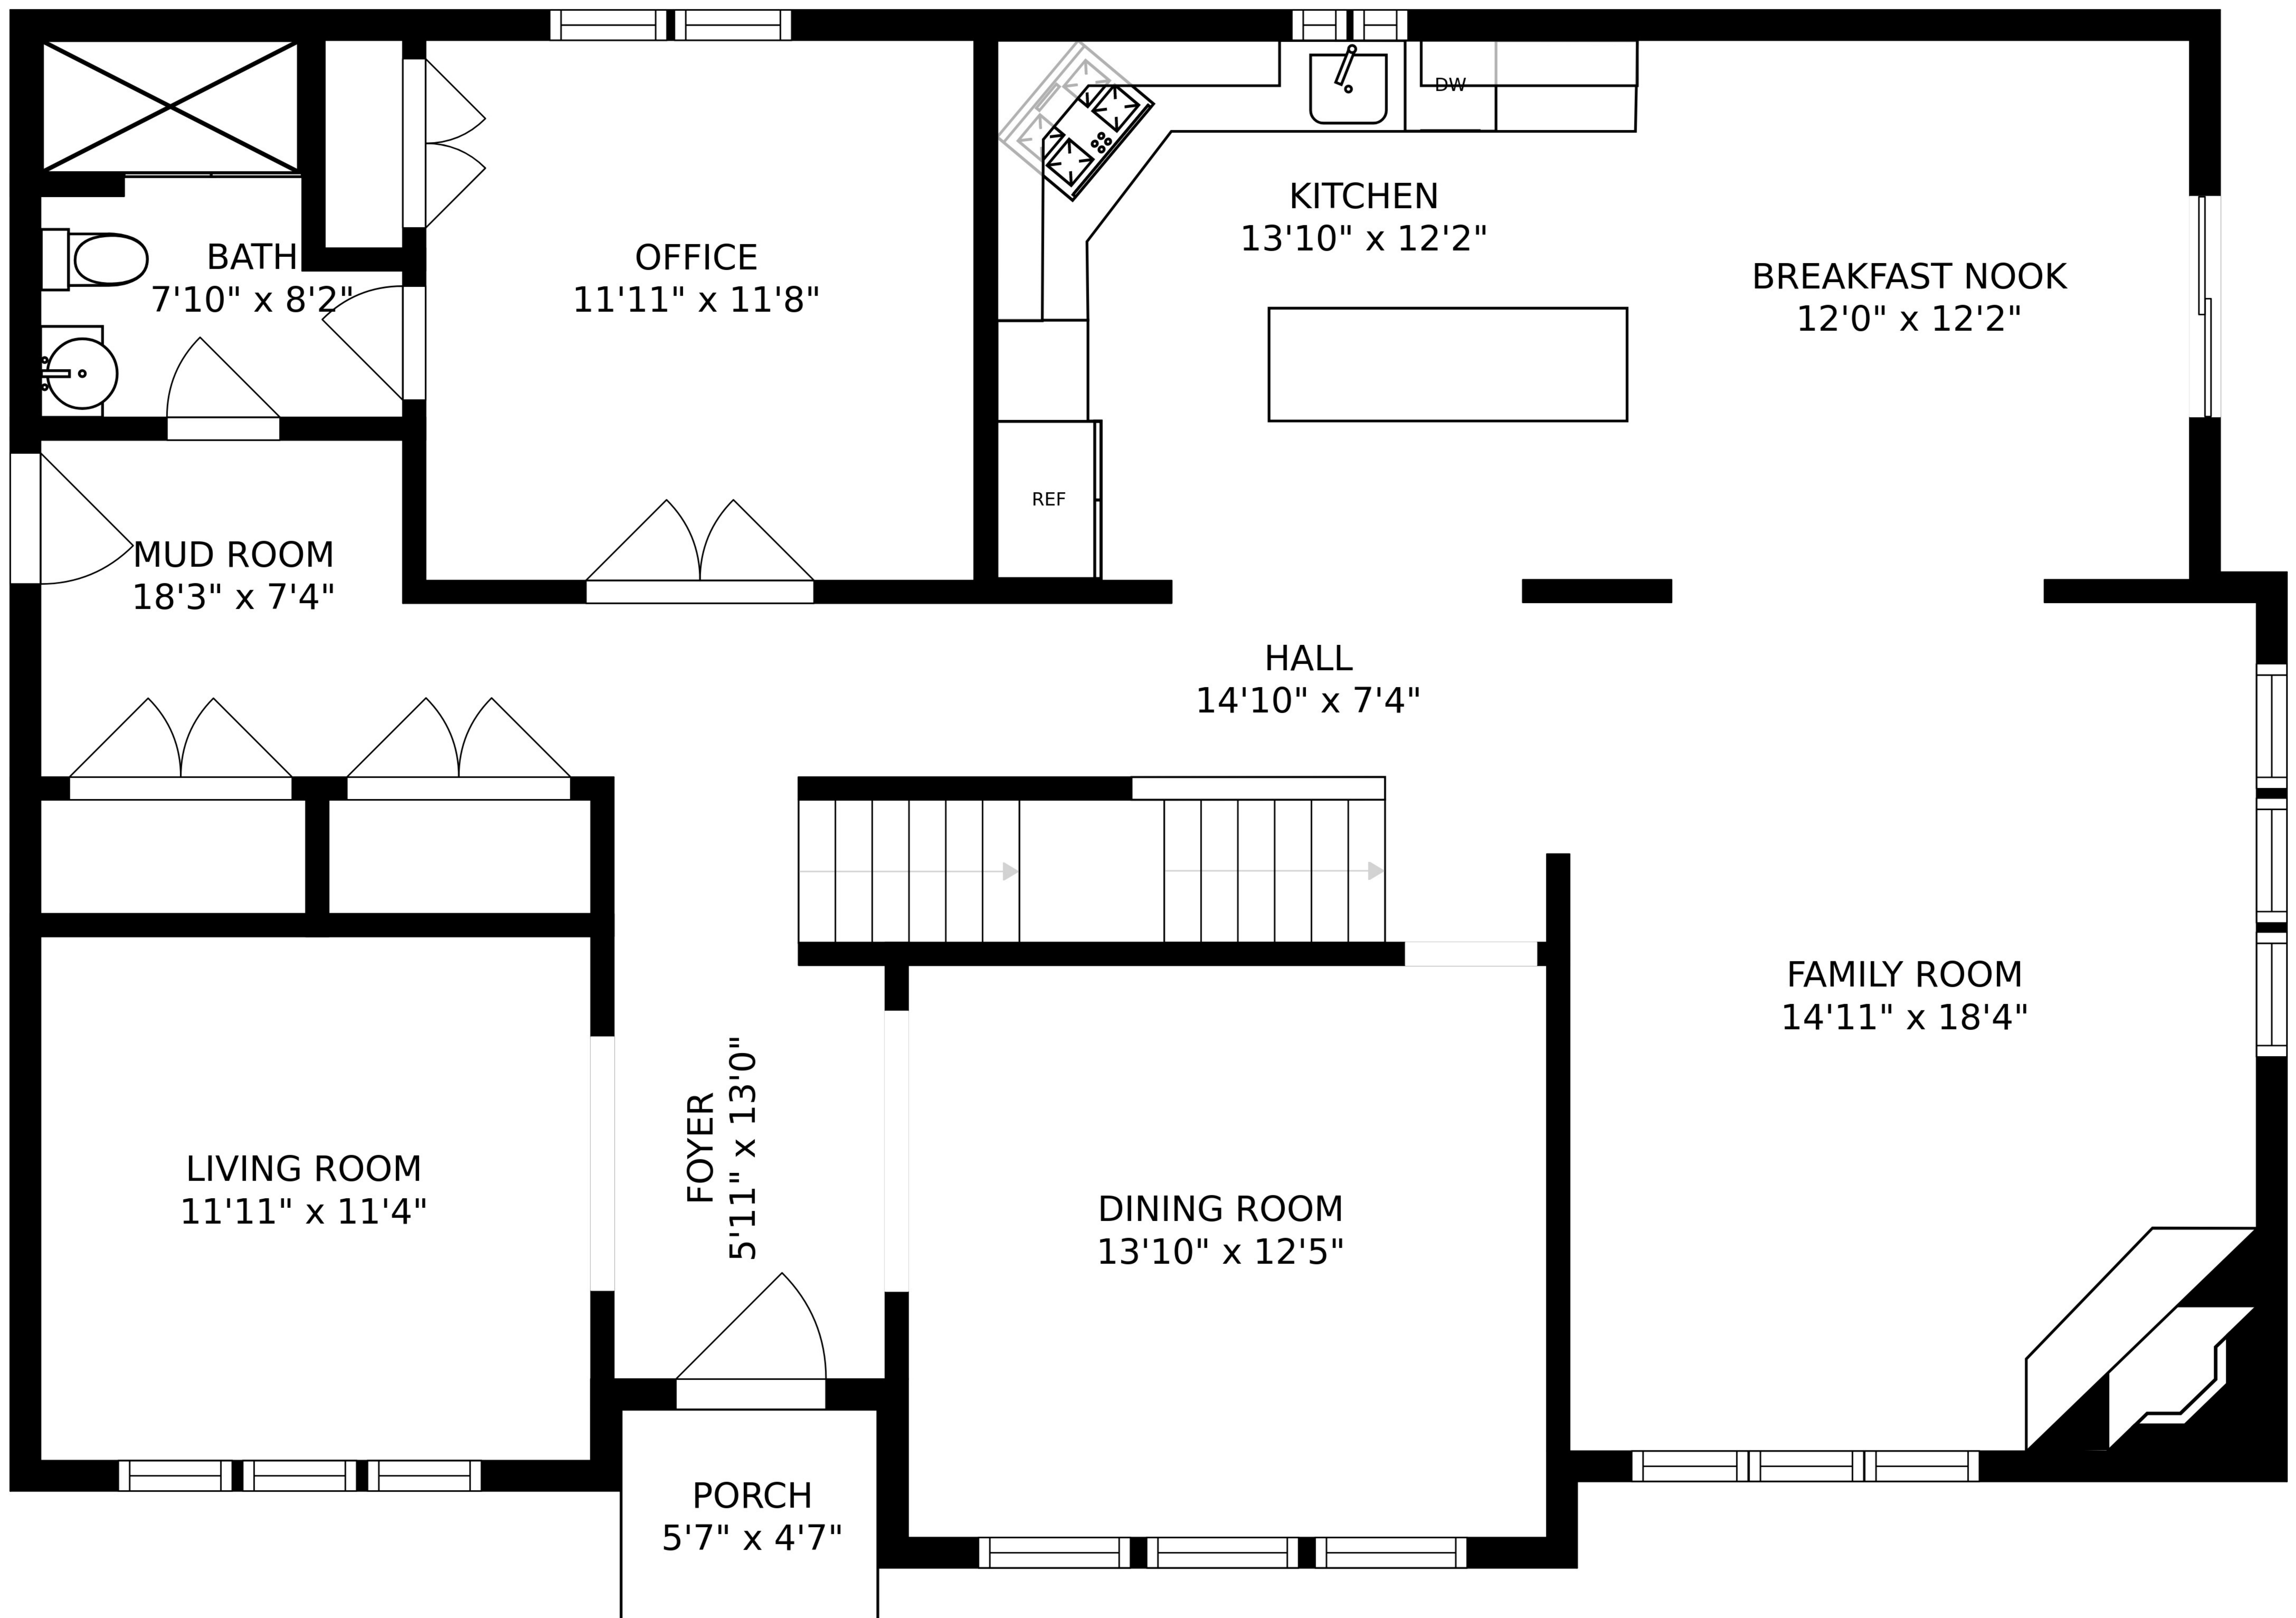

FLOOR 1

FLOOR 2

FLOOR 3

SIZES AND DIMENSIONS ARE APPROXIMATE, ACTUAL MAY VARY.

SIZES AND DIMENSIONS ARE APPROXIMATE, ACTUAL MAY VARY.

GAME ROOM
29'5" x 19'1"

RECREATION ROOM
17'6" x 28'7"

STORAGE / ROOM FOR BEDROOM
22'0" x 10'9"

EXERCISE ROOM/PLAY ROOM
8'6" x 11'6"

SIZES AND DIMENSIONS ARE APPROXIMATE, ACTUAL MAY VARY.