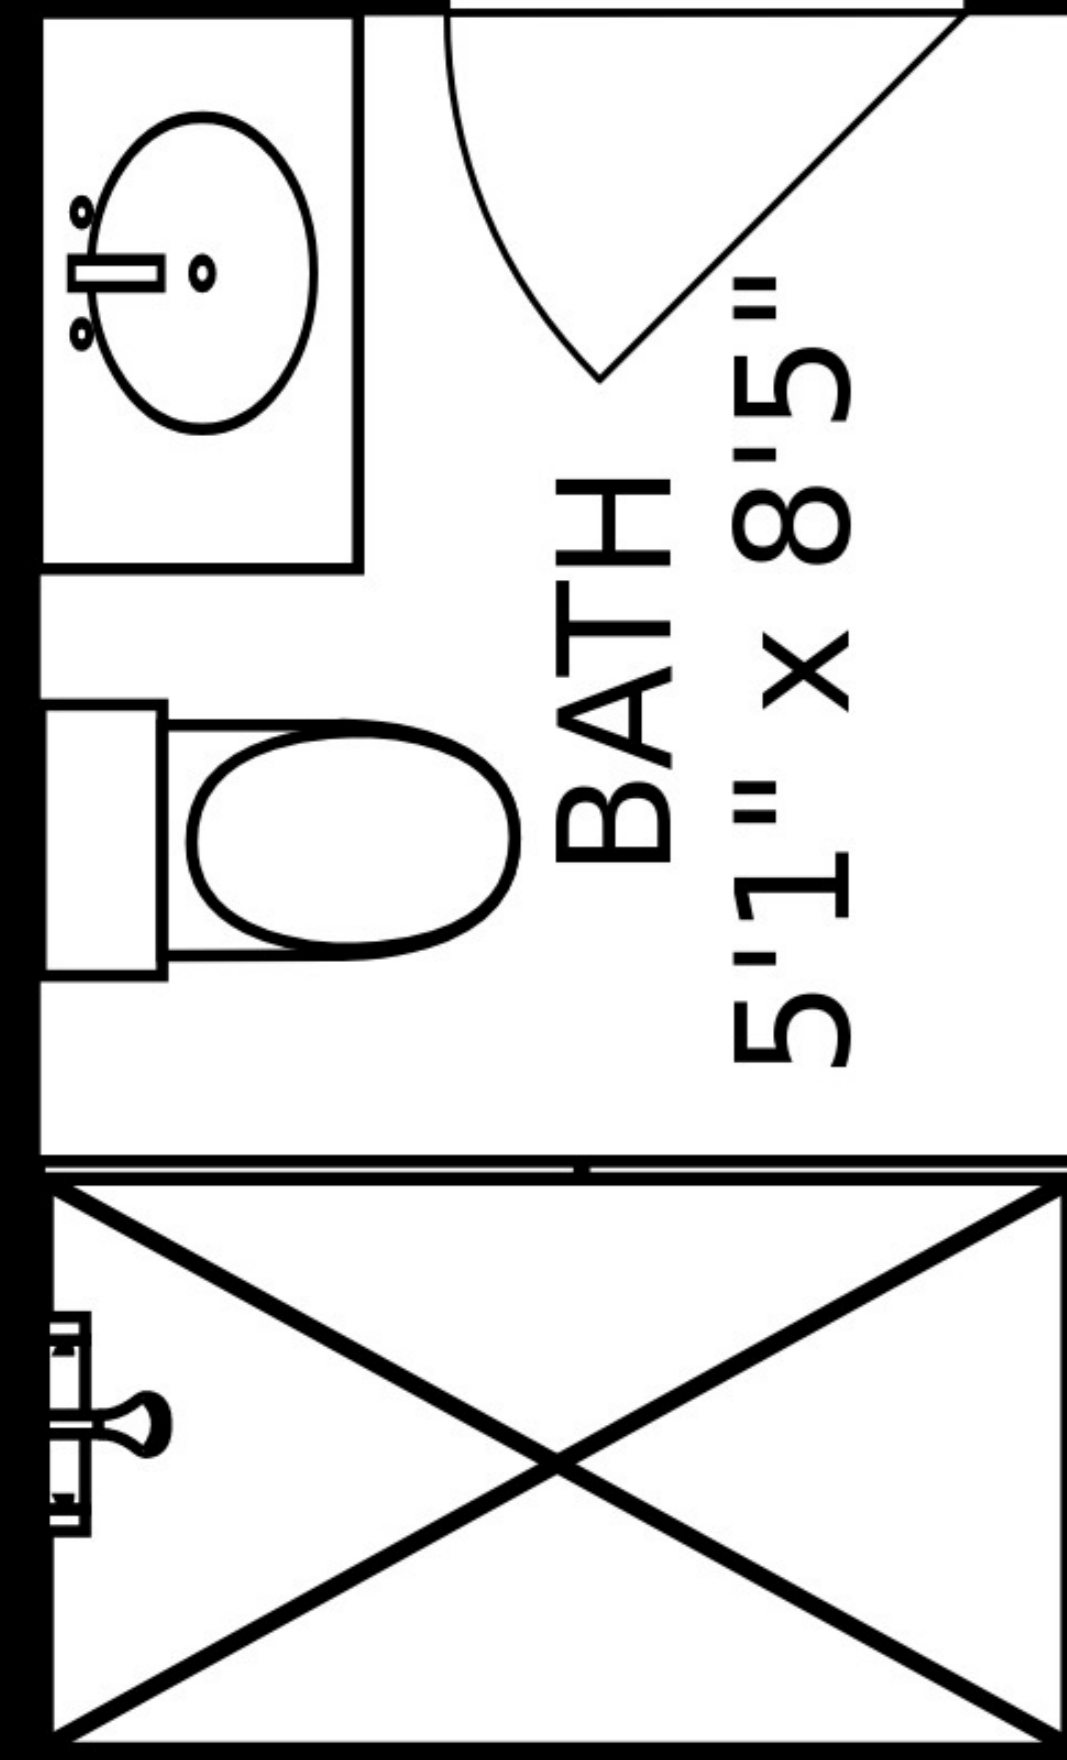

FLOOR 1

FLOOR 2

FLOOR 3

SIZES AND DIMENSIONS ARE APPROXIMATE, ACTUAL MAY VARY.

SIZES AND DIMENSIONS ARE APPROXIMATE, ACTUAL MAY VARY.

GAME ROOM
29'5" x 19'1"

RECREATION ROOM
17'6" x 28'7"

STORAGE / ROOM FOR BEDROOM
22'0" x 10'9"

EXERCISE ROOM/PLAY ROOM
8'6" x 11'6"

SIZES AND DIMENSIONS ARE APPROXIMATE, ACTUAL MAY VARY.