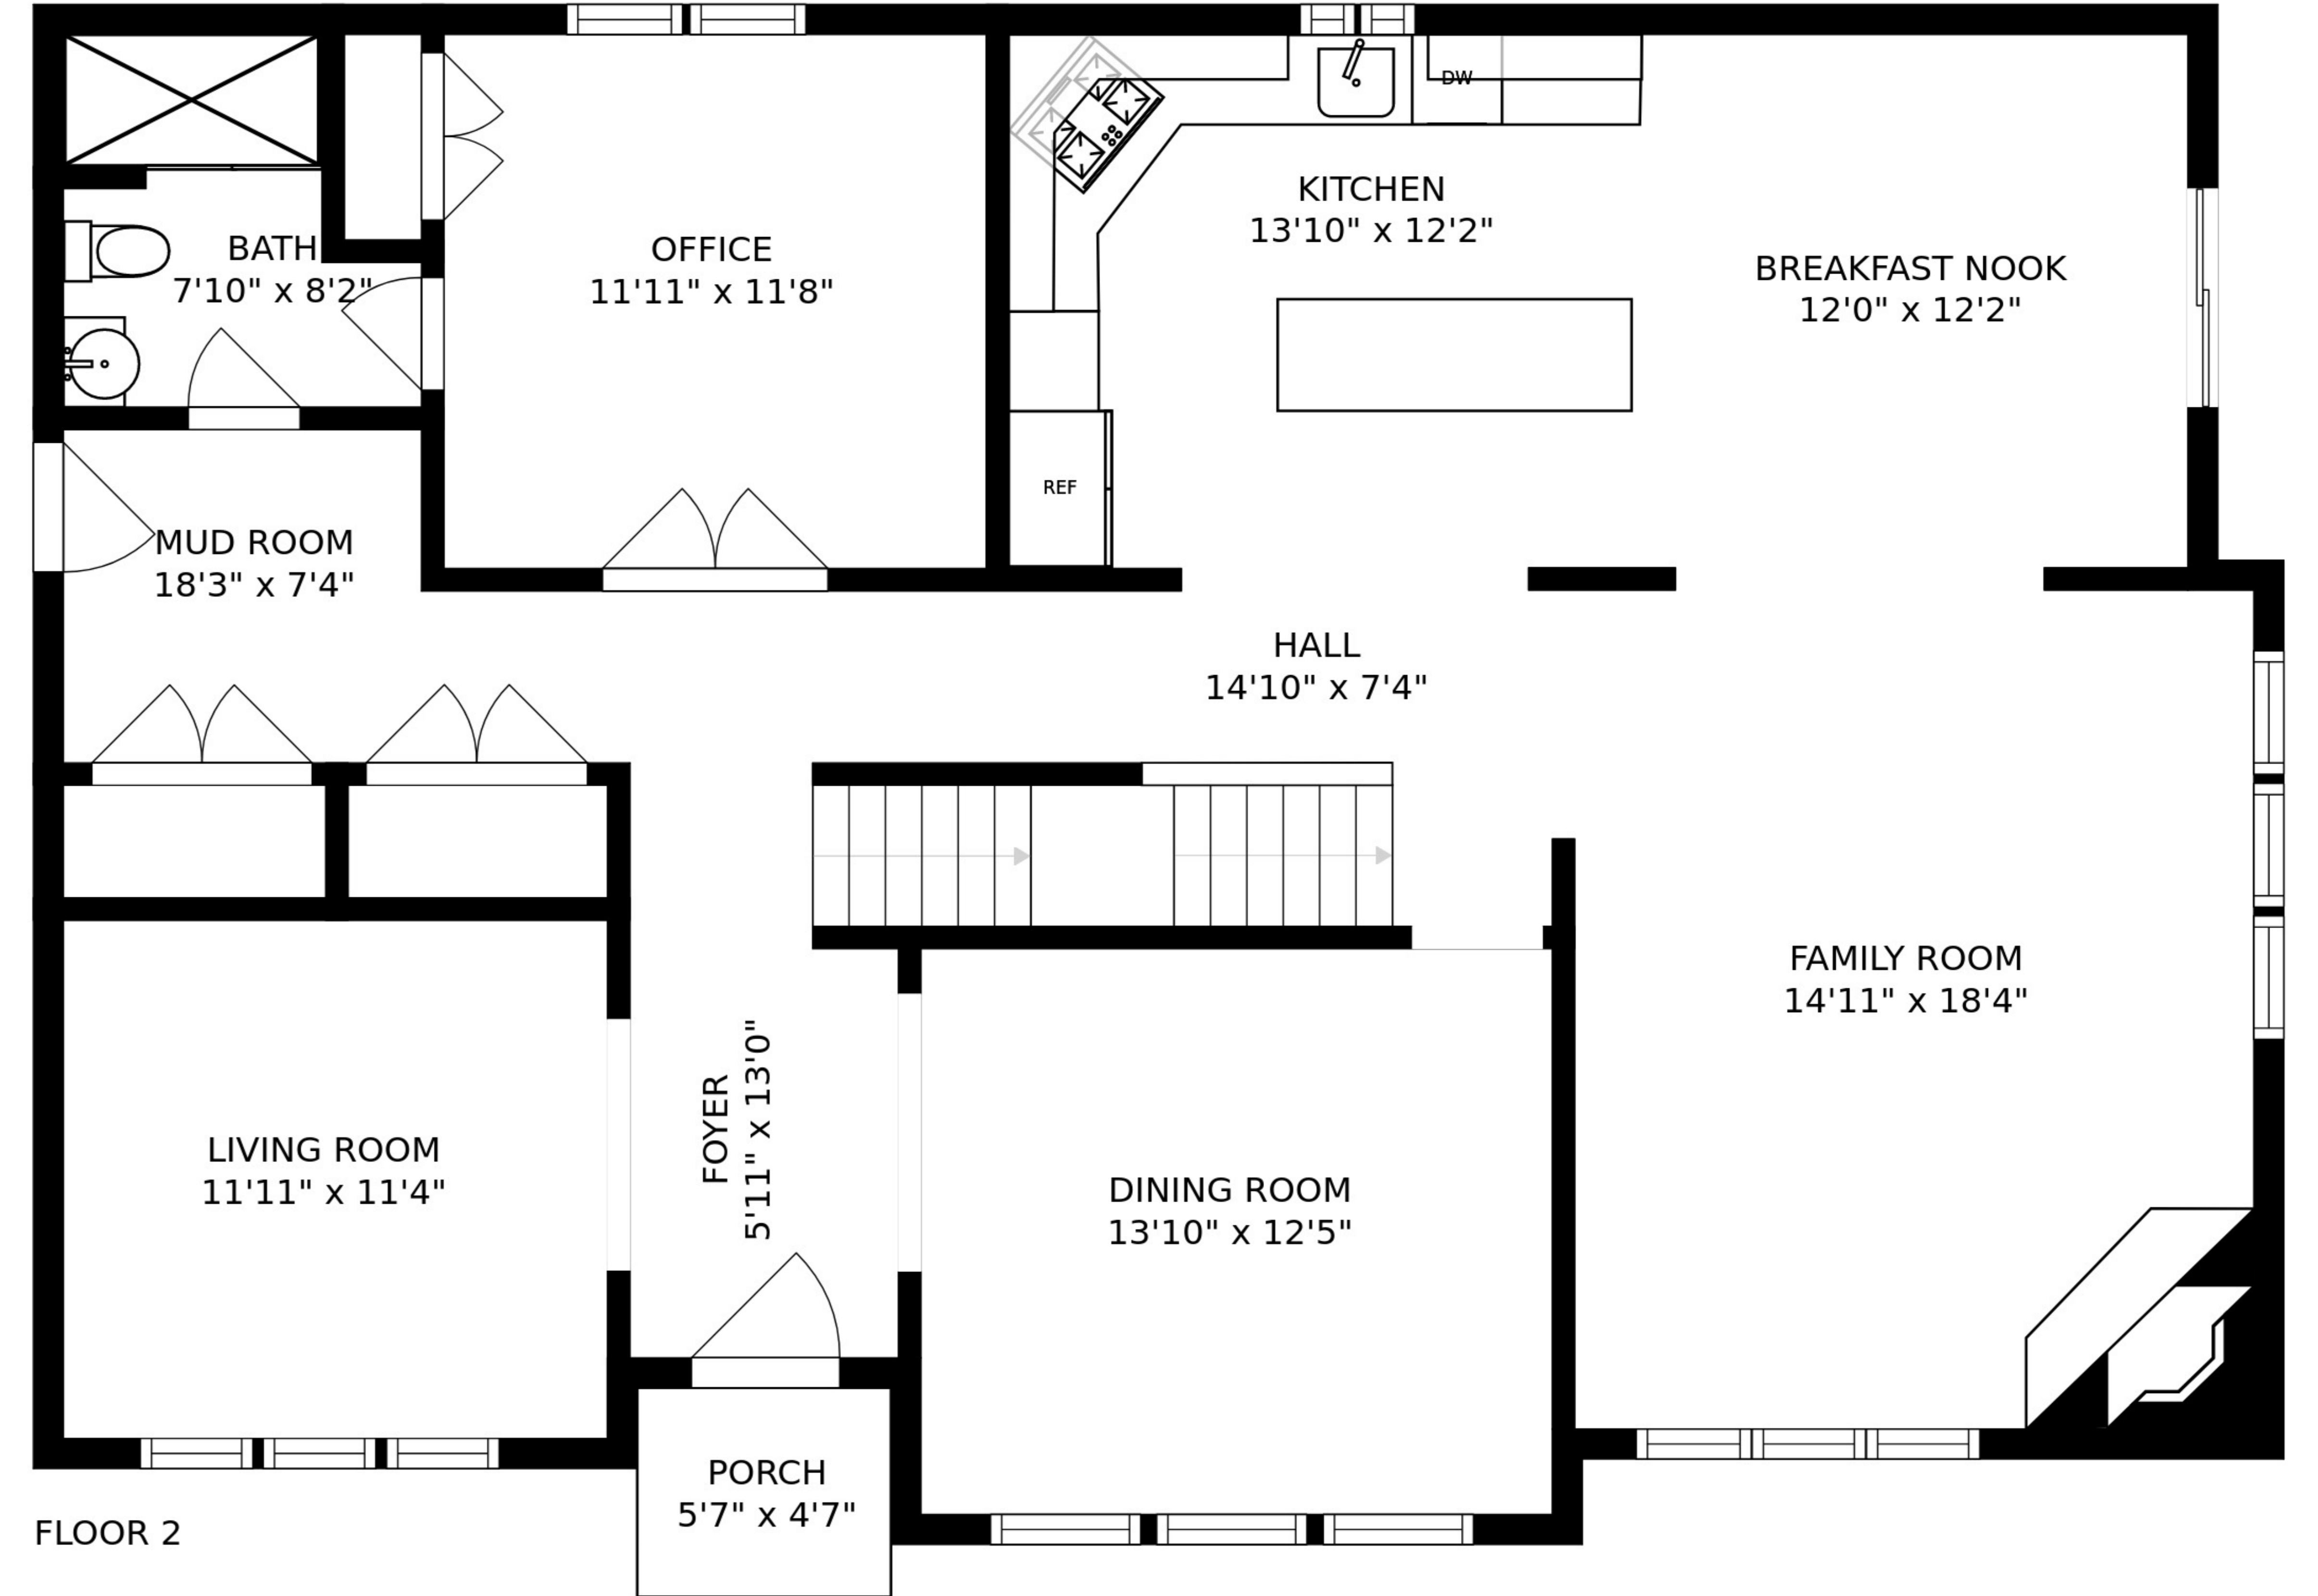

FLOOR 1

FLOOR 2

FLOOR 3

SIZES AND DIMENSIONS ARE APPROXIMATE, ACTUAL MAY VARY.

SIZES AND DIMENSIONS ARE APPROXIMATE, ACTUAL MAY VARY.

GAME ROOM
29'5" x 19'1"

RECREATION ROOM
17'6" x 28'7"

STORAGE / ROOM FOR BEDROOM
22'0" x 10'9"

EXERCISE ROOM/PLAY ROOM
8'6" x 11'6"

SIZES AND DIMENSIONS ARE APPROXIMATE, ACTUAL MAY VARY.