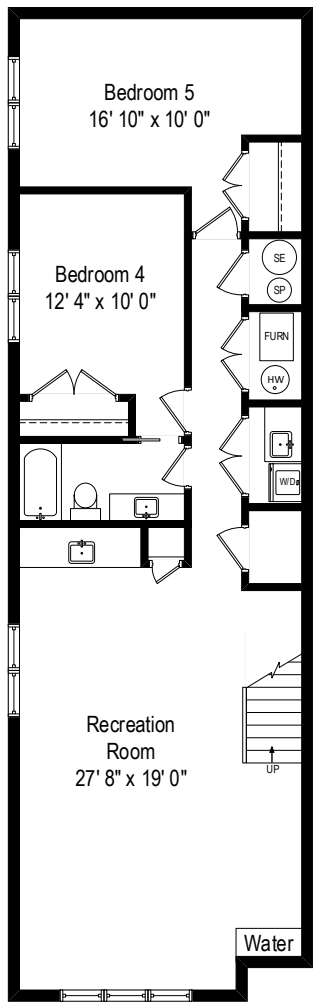

2458 W Berteau Avenue – Chicago, IL 60618.

First Level

All dimensions are approximate. This plan is for marketing purposes only.

2458 W Berteau Avenue – Chicago, IL 60618.

Lower Level

All dimensions are approximate. This plan is for marketing purposes only.

2 Car  
Garage  
19' 0" x 18' 6"

2458 W Berteau Avenue – Chicago, IL 60618.

Garage Level

All dimensions are approximate. This plan is for marketing purposes only.

2458 W Berteau Avenue – Chicago, IL 60618.

## Lower Level