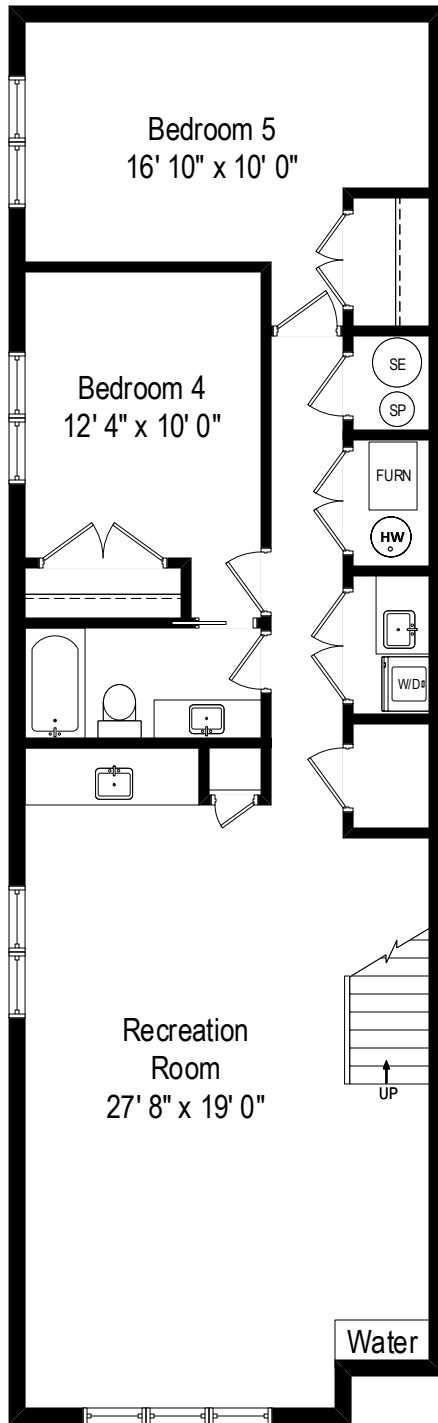

2458 W Berteau Avenue – Chicago, IL 60618.

First Level

All dimensions are approximate. This plan is for marketing purposes only.

2458 W Berteau Avenue – Chicago, IL 60618.

Lower Level

All dimensions are approximate. This plan is for marketing purposes only.

2 Car  
Garage  
19' 0" x 18' 6"

2458 W Berteau Avenue – Chicago, IL 60618.

Garage Level

All dimensions are approximate. This plan is for marketing purposes only.

2458 W Berteau Avenue – Chicago, IL 60618.