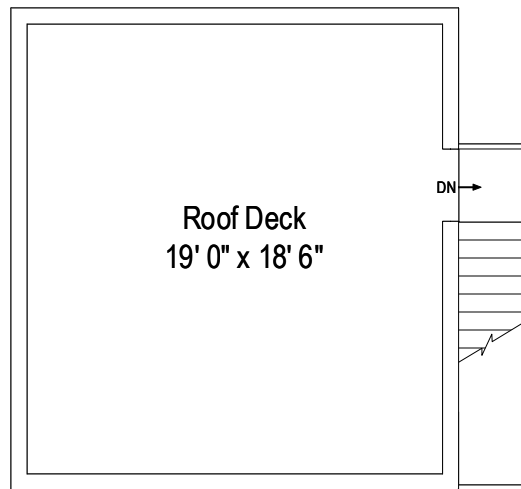

2458 W Berteau Avenue – Chicago, IL 60618.

First Level

All dimensions are approximate. This plan is for marketing purposes only.

2458 W Berteau Avenue – Chicago, IL 60618.

Lower Level

All dimensions are approximate. This plan is for marketing purposes only.

2 Car  
Garage  
19' 0" x 18' 6"

2458 W Berteau Avenue – Chicago, IL 60618.

Garage Level

All dimensions are approximate. This plan is for marketing purposes only.

2458 W Berteau Avenue – Chicago, IL 60618.