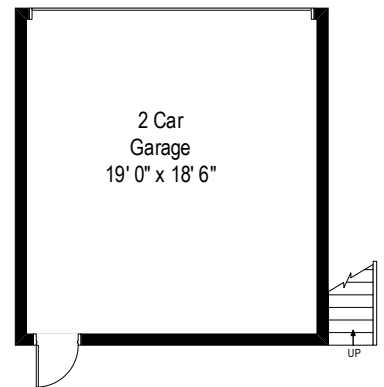

Garage Level

2458 W Berteau Avenue – Chicago, IL 60618.