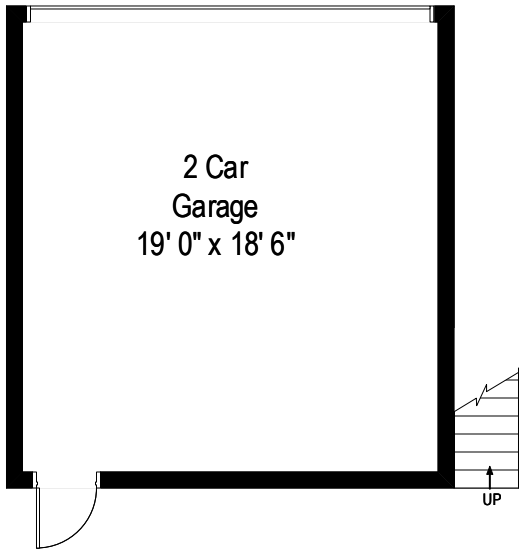

2458 W Berteau Avenue – Chicago, IL 60618.

First Level

All dimensions are approximate. This plan is for marketing purposes only.

2458 W Berteau Avenue – Chicago, IL 60618.

Lower Level

All dimensions are approximate. This plan is for marketing purposes only.

2 Car  
Garage  
19' 0" x 18' 6"

2458 W Berteau Avenue – Chicago, IL 60618.

Garage Level

All dimensions are approximate. This plan is for marketing purposes only.

2458 W Berteau Avenue – Chicago, IL 60618.