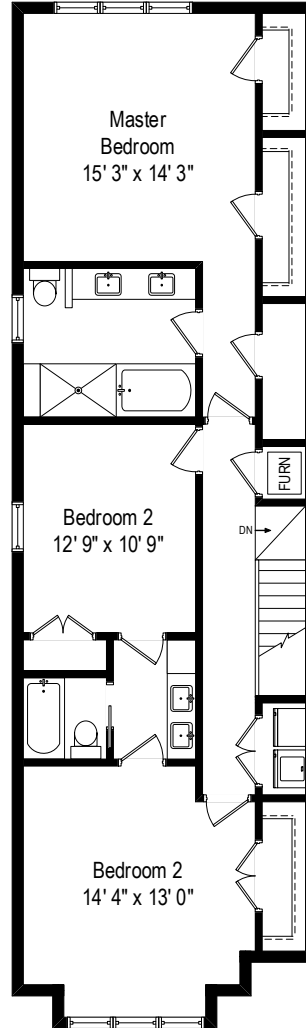

Second Level