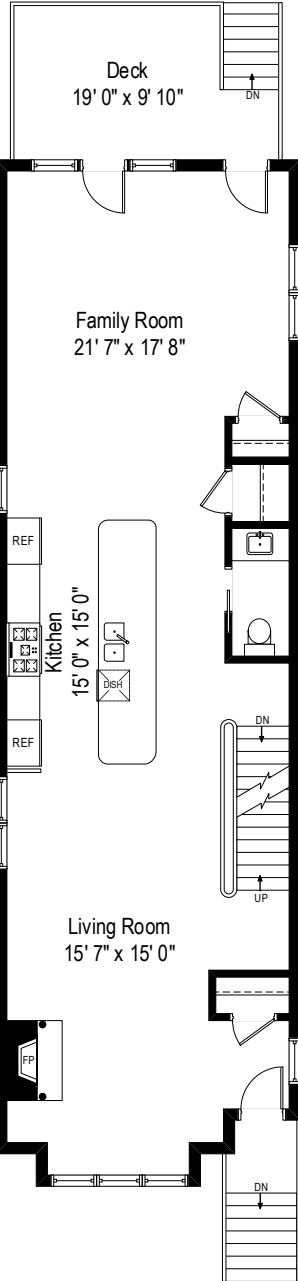

First Level