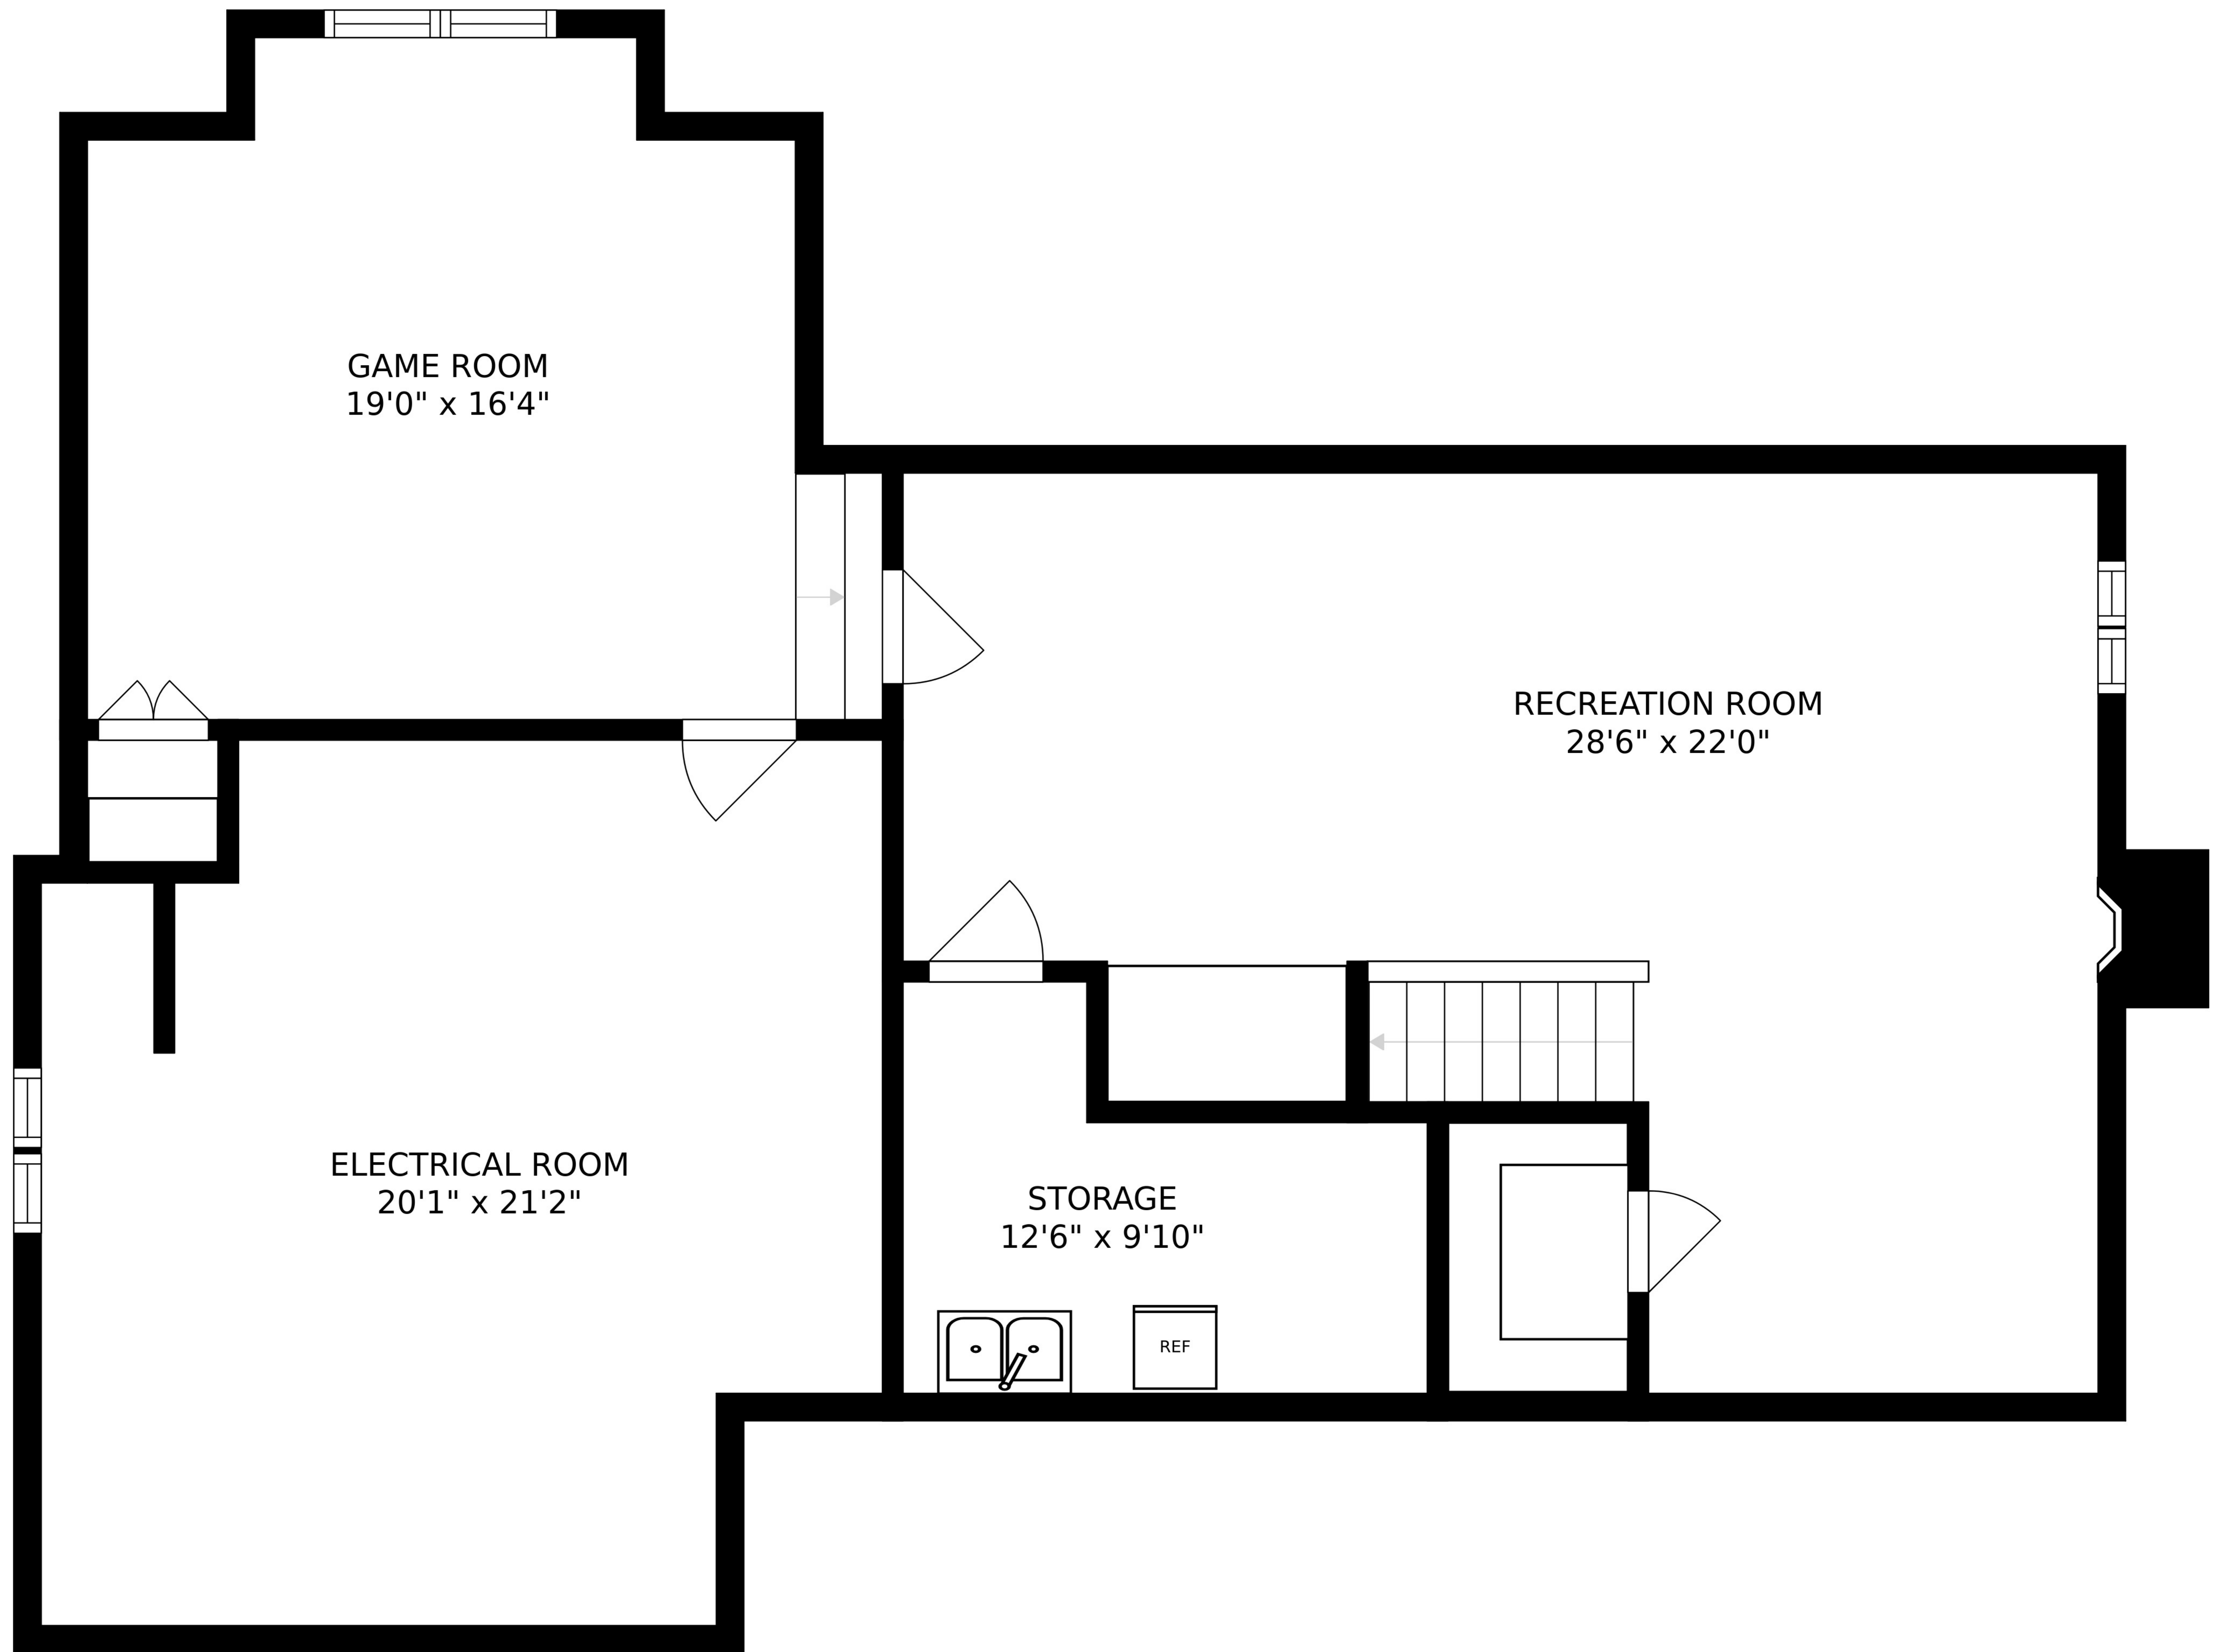

FLOOR 3

FLOOR 1

FLOOR 2

SIZES AND DIMENSIONS ARE APPROXIMATE, ACTUAL MAY VARY.

SIZES AND DIMENSIONS ARE APPROXIMATE, ACTUAL MAY VARY.

SIZES AND DIMENSIONS ARE APPROXIMATE, ACTUAL MAY VARY.

GAME ROOM  
19'0" x 16'4"

RECREATION ROOM  
28'6" x 22'0"

ELECTRICAL ROOM  
20'1" x 21'2"

STORAGE  
12'6" x 9'10"