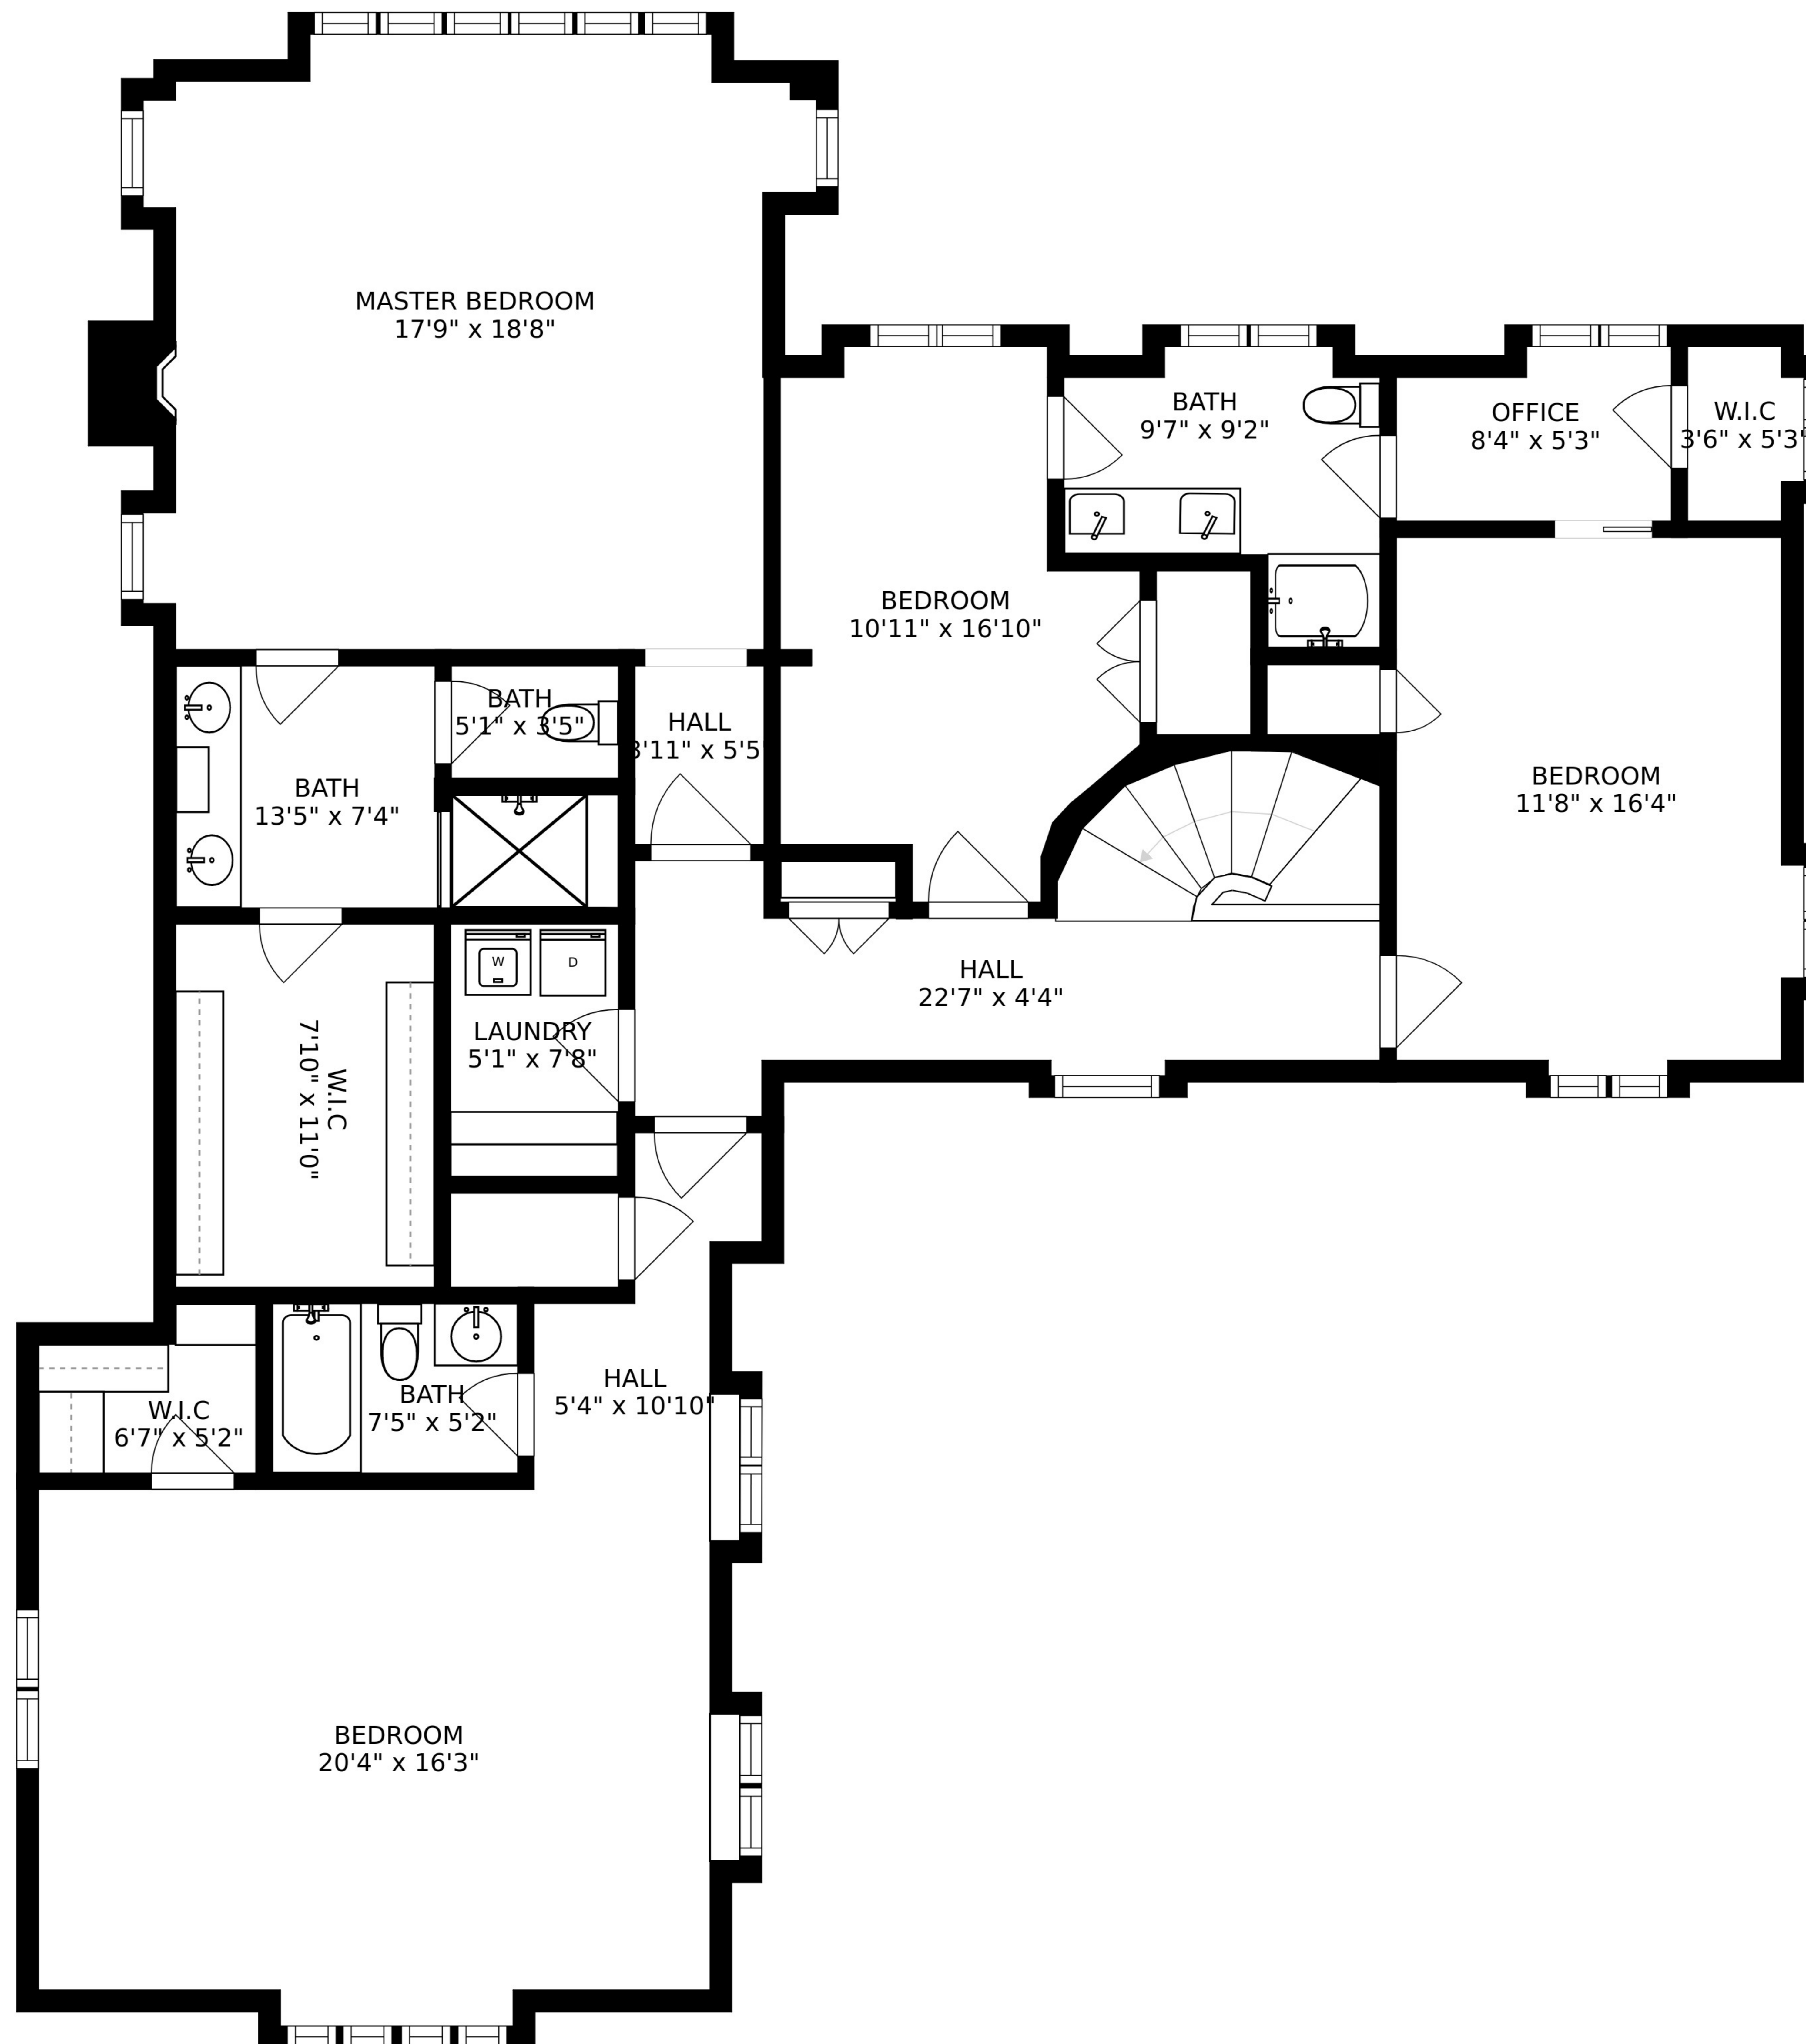

FLOOR 3

FLOOR 1

FLOOR 2

SIZES AND DIMENSIONS ARE APPROXIMATE, ACTUAL MAY VARY.

SIZES AND DIMENSIONS ARE APPROXIMATE, ACTUAL MAY VARY.

SIZES AND DIMENSIONS ARE APPROXIMATE, ACTUAL MAY VARY.

GAME ROOM  
19'0" x 16'4"

RECREATION ROOM  
28'6" x 22'0"

ELECTRICAL ROOM  
20'1" x 21'2"

STORAGE  
12'6" x 9'10"