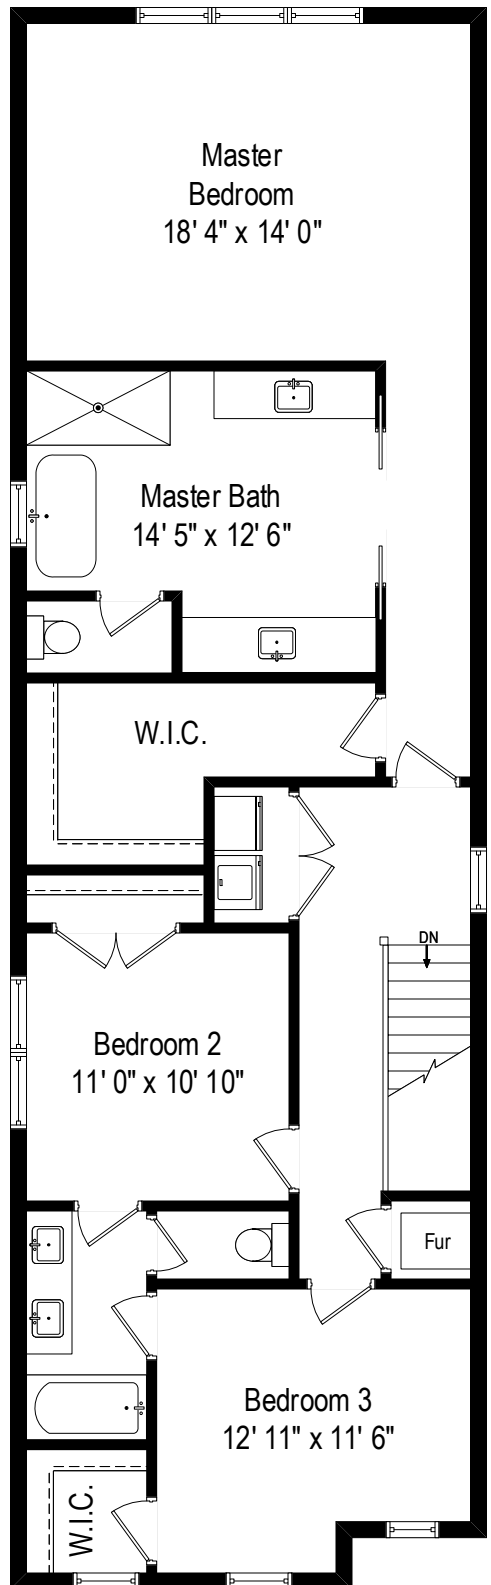

2657 W. Belden Avenue - Chicago, IL. 60647

First Level

2657 W. Belden Avenue - Chicago, IL. 60647

Second Level

All dimensions are approximate. This plan is for marketing purposes only.

2657 W. Belden Avenue - Chicago, IL. 60647

Lower Level