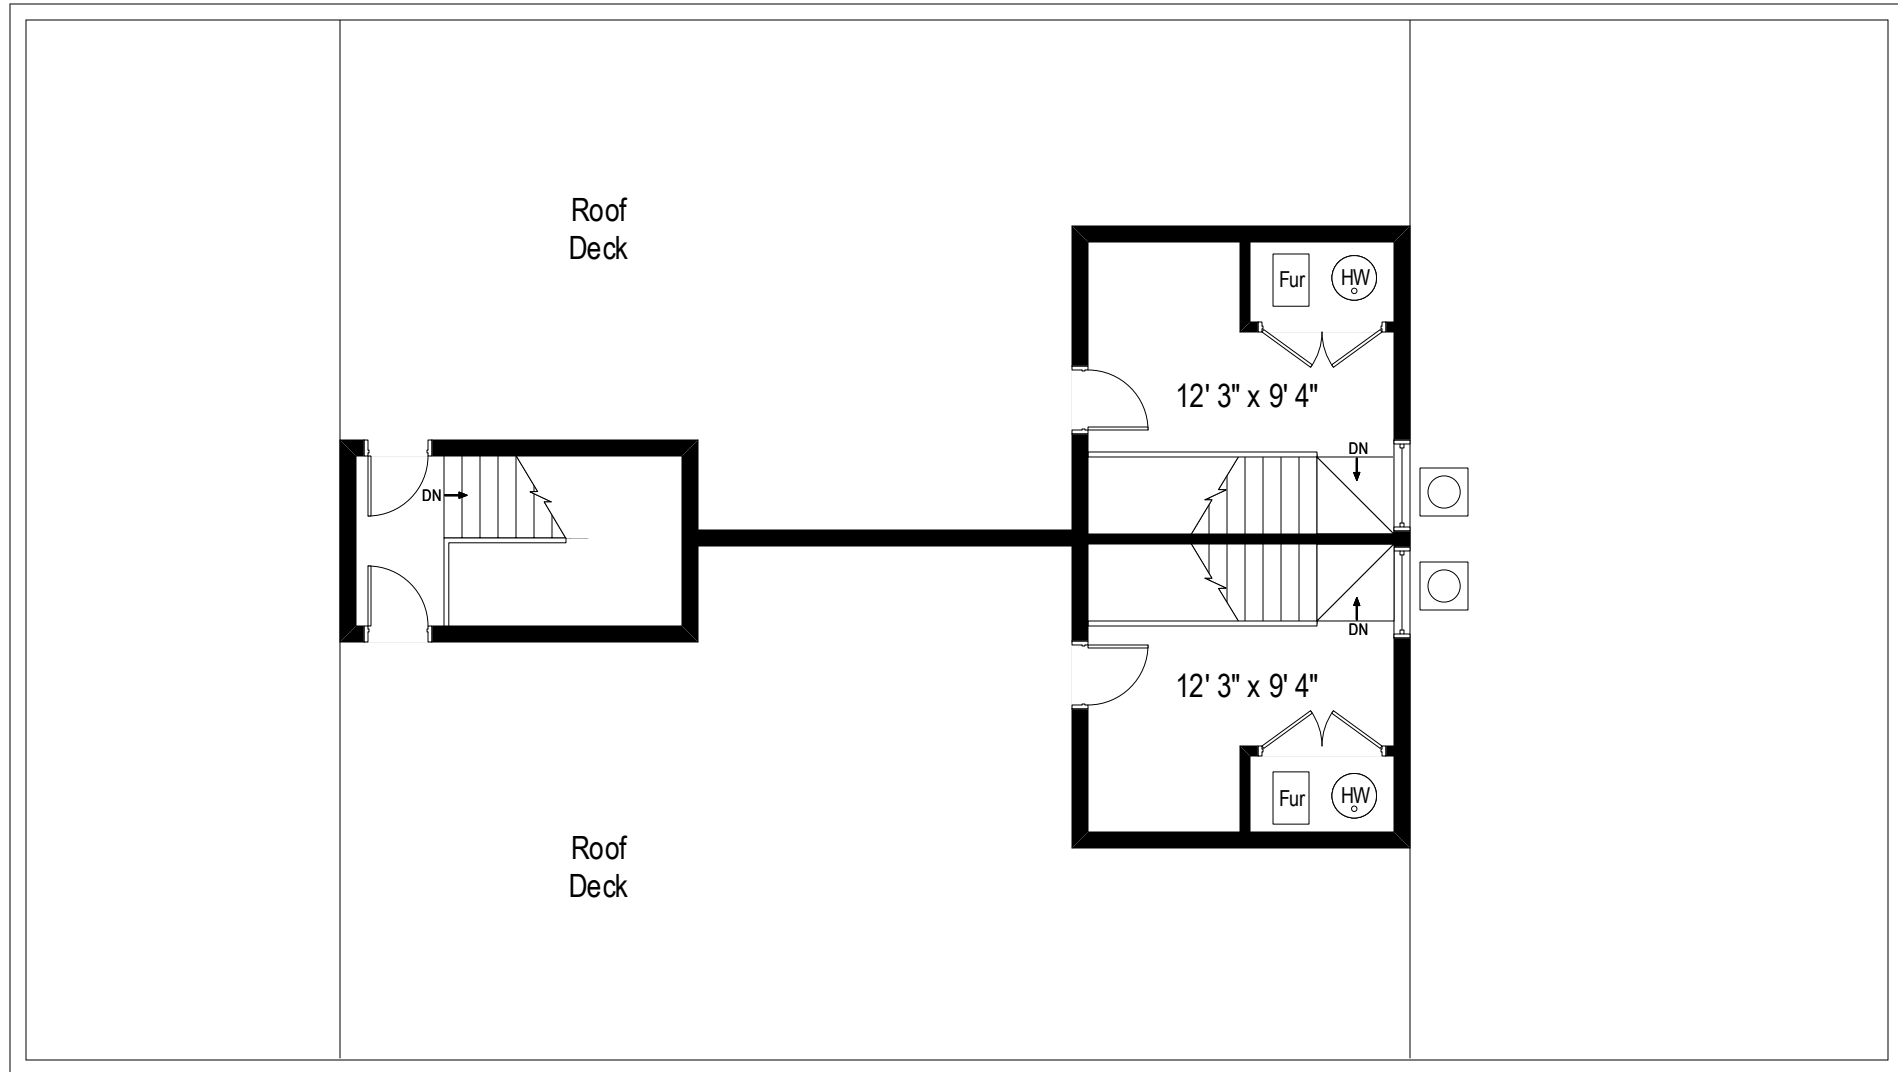

4727 N. Winchester - Chicago, IL 60640

Third Level

All dimensions are approximate. This plan is for marketing purposes only.

4727 N. Winchester - Chicago, IL 60640

Fourth Level

All dimensions are approximate. This plan is for marketing purposes only.

4727 N. Winchester - Chicago, IL 60640

Roof Level

4727 N. Winchester - Chicago, IL 60640

Lower Level

All dimensions are approximate. This plan is for marketing purposes only.

Second Level

Roof Level

First Level

Fourth Level

Lower Level

Third Level