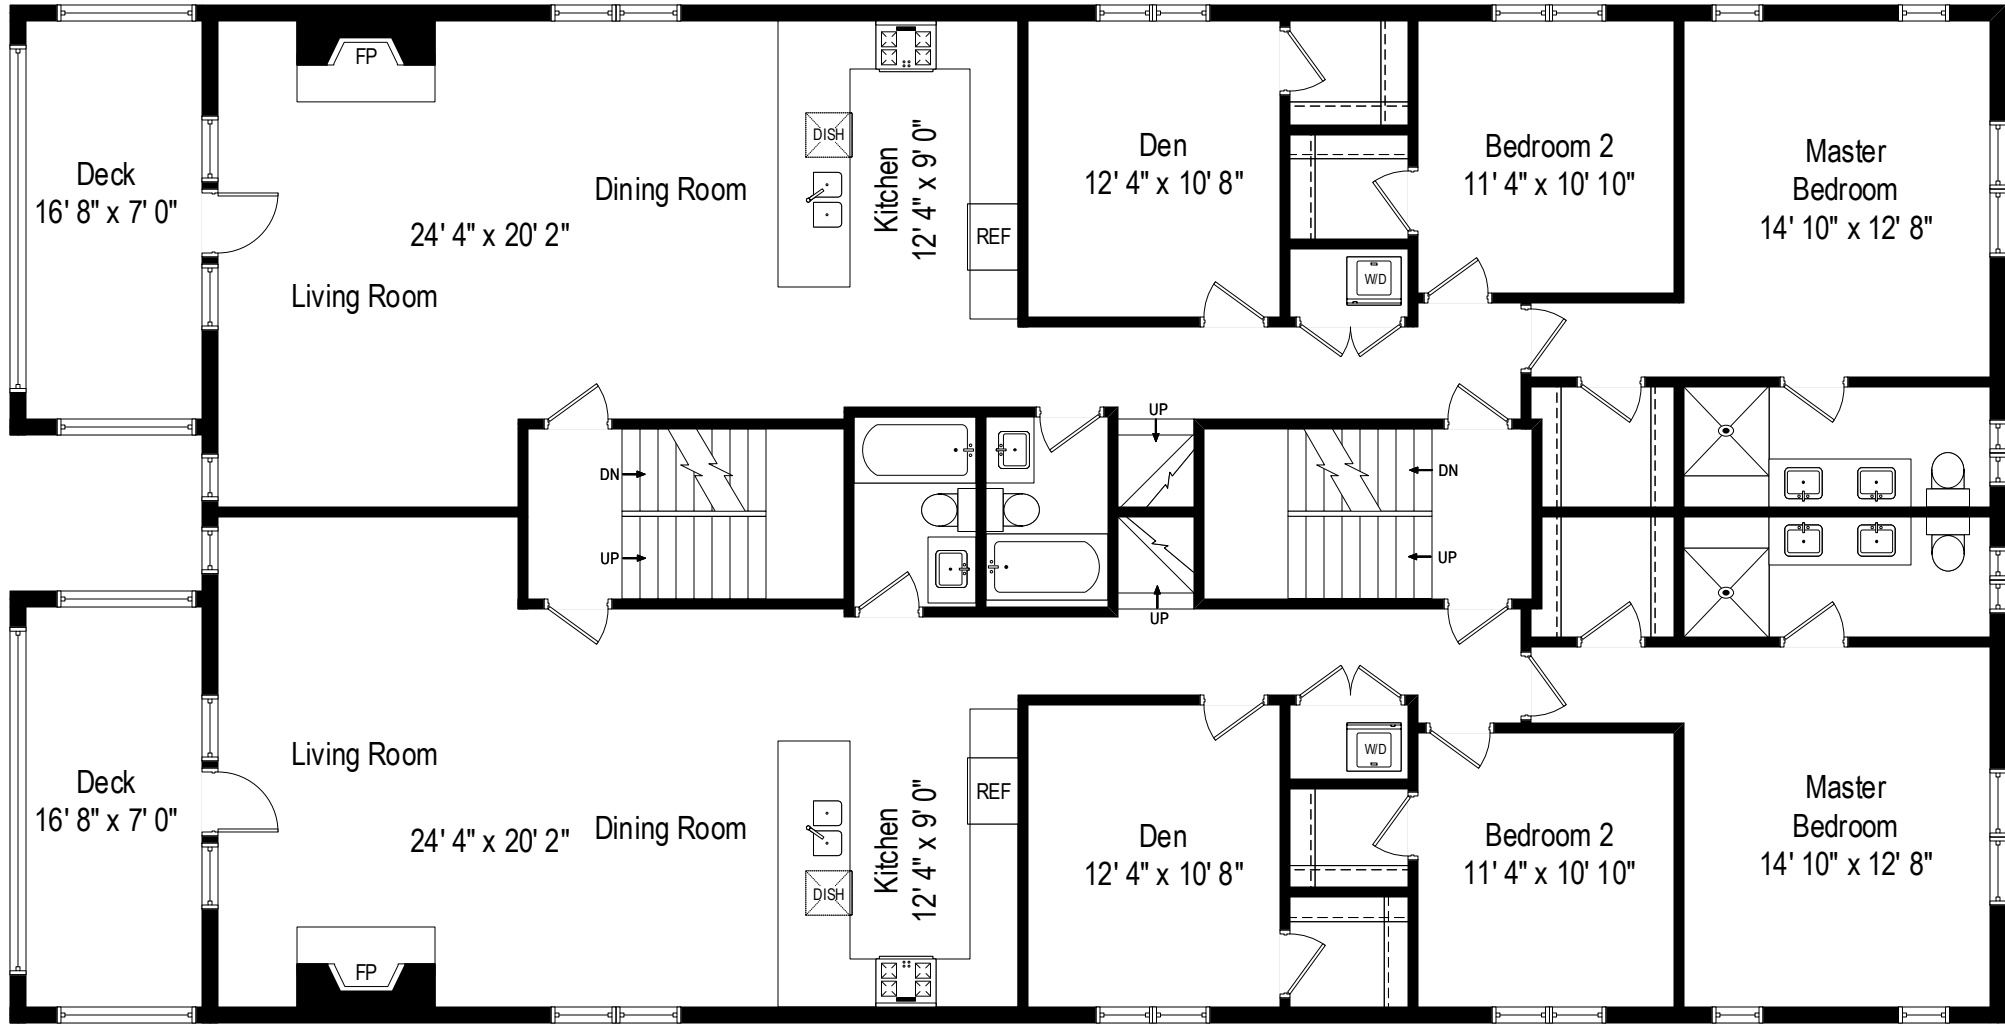

4727 N. Winchester - Chicago, IL 60640

First Level

All dimensions are approximate. This plan is for marketing purposes only.

4727 N. Winchester - Chicago, IL 60640

Second Level

All dimensions are approximate. This plan is for marketing purposes only.

4727 N. Winchester - Chicago, IL 60640

Third Level

All dimensions are approximate. This plan is for marketing purposes only.

4727 N. Winchester - Chicago, IL 60640

Fourth Level

All dimensions are approximate. This plan is for marketing purposes only.

4727 N. Winchester - Chicago, IL 60640

Roof Level

4727 N. Winchester - Chicago, IL 60640

Lower Level

All dimensions are approximate. This plan is for marketing purposes only.

Second Level

Roof Level

First Level

Fourth Level

Lower Level

Third Level