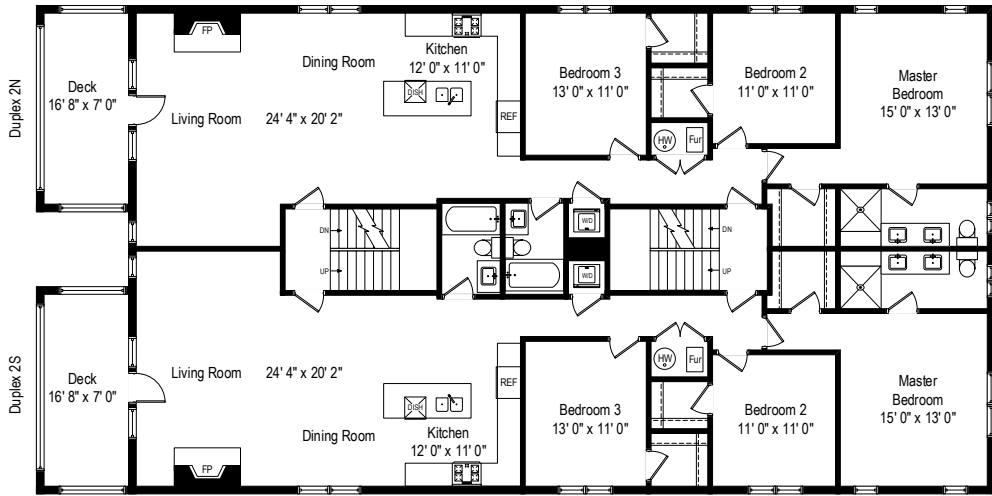

4727 N. Winchester - Chicago, IL 60640

Third Level

All dimensions are approximate. This plan is for marketing purposes only.

4727 N. Winchester - Chicago, IL 60640

Fourth Level

All dimensions are approximate. This plan is for marketing purposes only.

4727 N. Winchester - Chicago, IL 60640

Roof Level

4727 N. Winchester - Chicago, IL 60640

Lower Level

All dimensions are approximate. This plan is for marketing purposes only.

Second Level

Roof Level

First Level

Fourth Level

Lower Level

Third Level