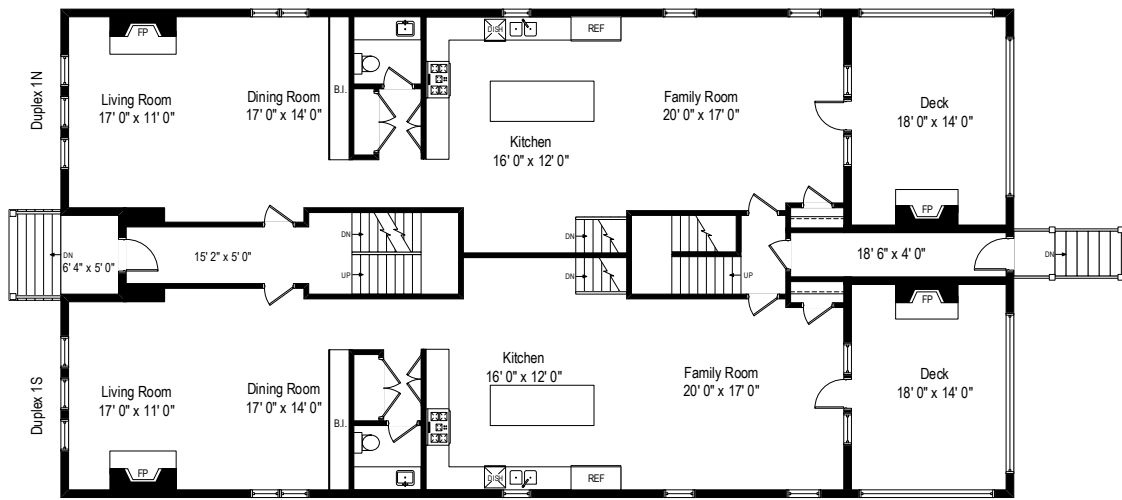

4727 N. Winchester - Chicago, IL 60640

Third Level

All dimensions are approximate. This plan is for marketing purposes only.

4727 N. Winchester - Chicago, IL 60640

Fourth Level

All dimensions are approximate. This plan is for marketing purposes only.

4727 N. Winchester - Chicago, IL 60640

Roof Level

4727 N. Winchester - Chicago, IL 60640

Lower Level

All dimensions are approximate. This plan is for marketing purposes only.

Second Level

Roof Level

First Level

Fourth Level

Lower Level

Third Level