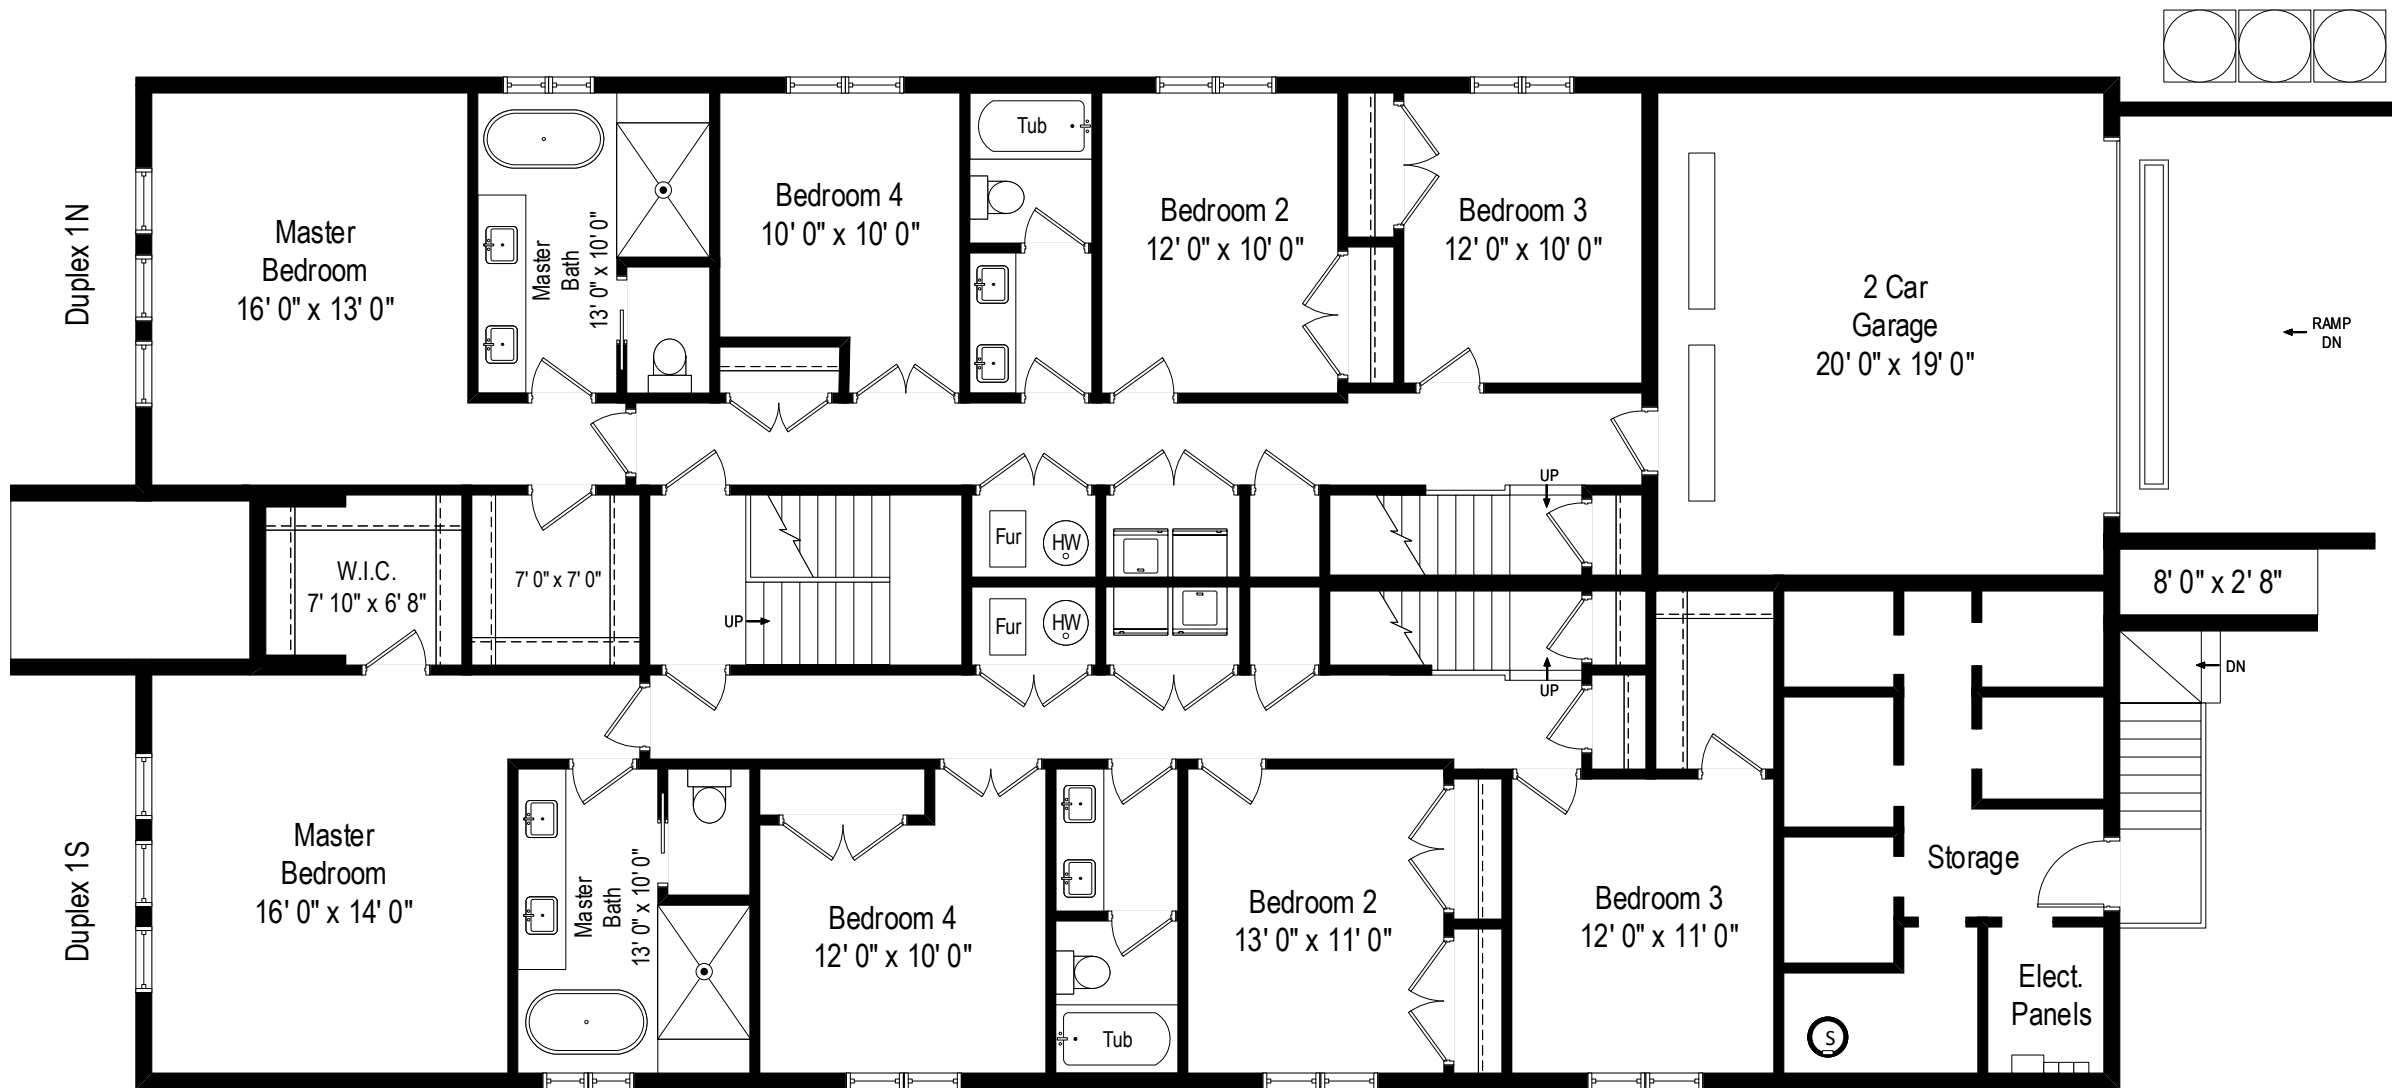

4727 N. Winchester - Chicago, IL 60640

First Level

All dimensions are approximate. This plan is for marketing purposes only.

4727 N. Winchester - Chicago, IL 60640

Second Level

All dimensions are approximate. This plan is for marketing purposes only.

4727 N. Winchester - Chicago, IL 60640

Third Level

All dimensions are approximate. This plan is for marketing purposes only.

4727 N. Winchester - Chicago, IL 60640

Fourth Level

All dimensions are approximate. This plan is for marketing purposes only.

4727 N. Winchester - Chicago, IL 60640

Roof Level

4727 N. Winchester - Chicago, IL 60640

Lower Level

All dimensions are approximate. This plan is for marketing purposes only.

Second Level

Roof Level

First Level

Fourth Level

Lower Level

Third Level