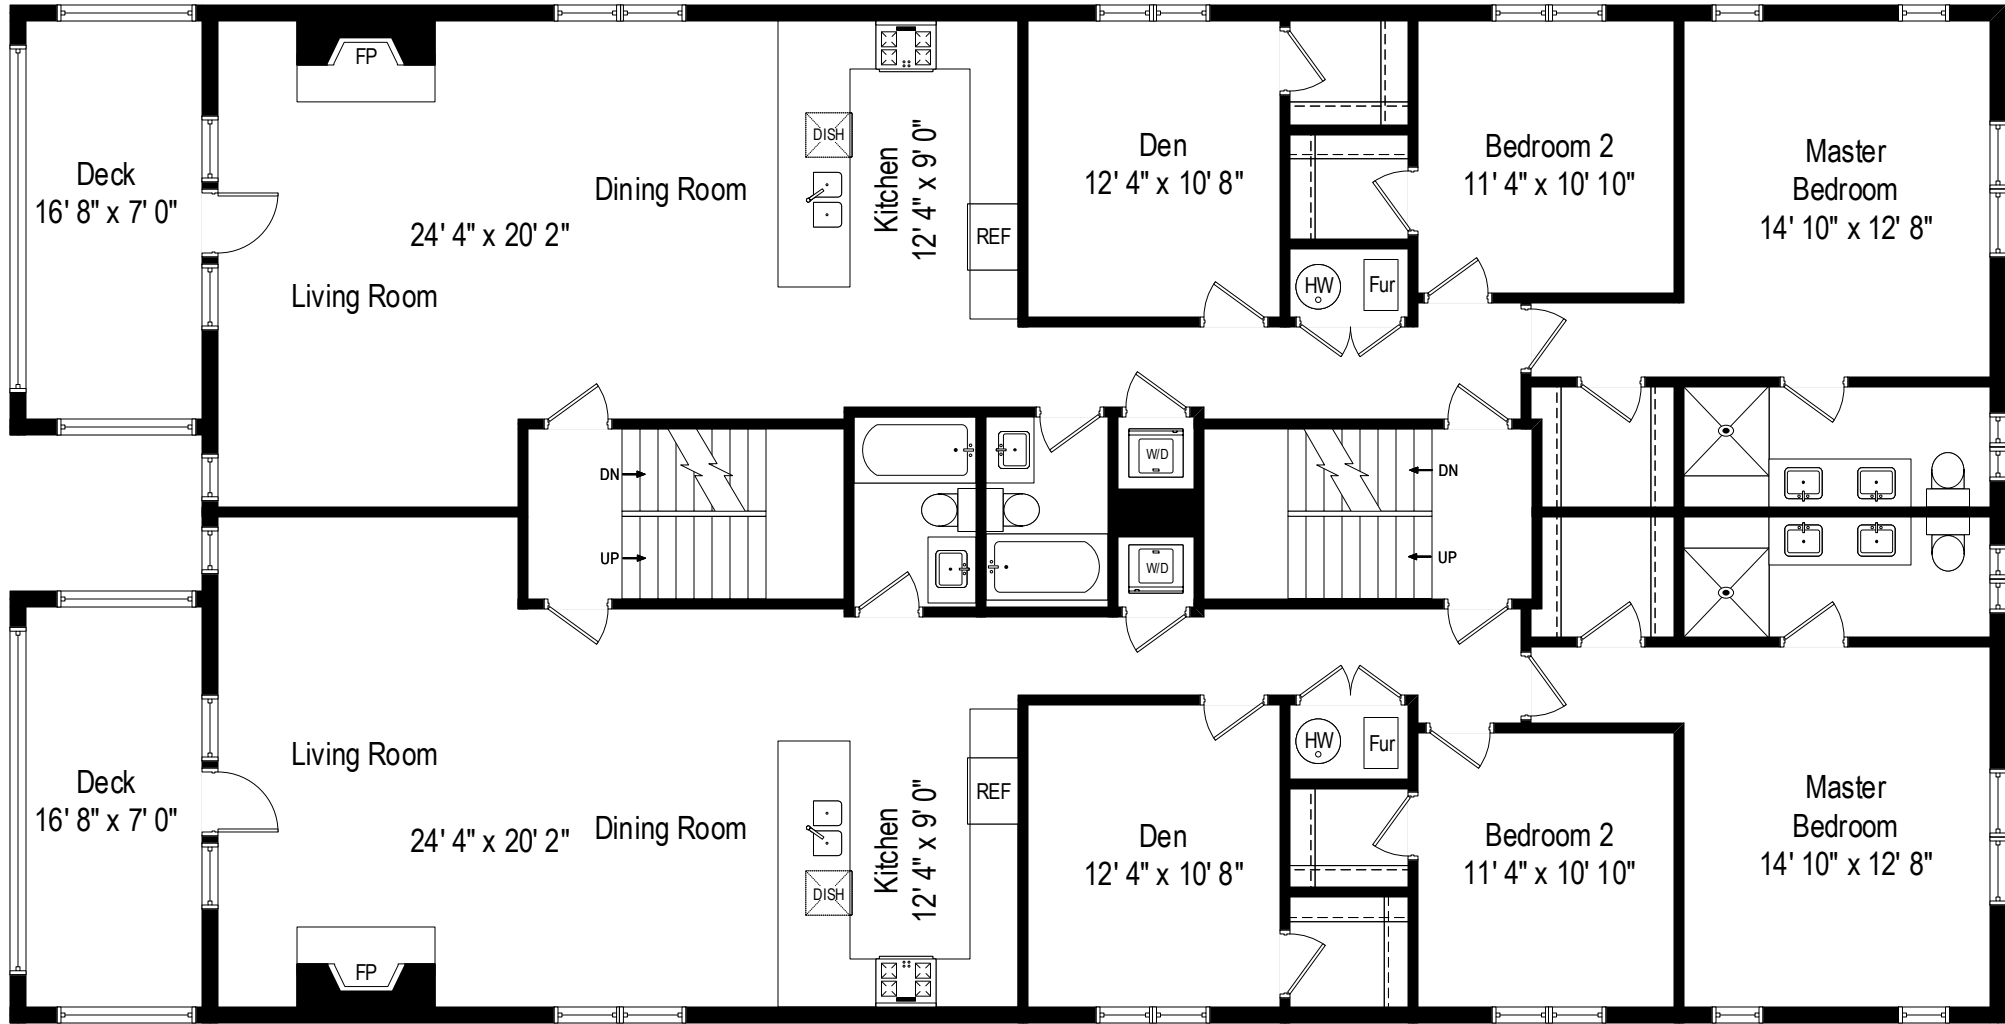

4727 N. Winchester - Chicago, IL 60640

First Level

All dimensions are approximate. This plan is for marketing purposes only.

4727 N. Winchester - Chicago, IL 60640

Second Level

All dimensions are approximate. This plan is for marketing purposes only.

4727 N. Winchester - Chicago, IL 60640

Third Level

All dimensions are approximate. This plan is for marketing purposes only.

4727 N. Winchester - Chicago, IL 60640

Fourth Level

All dimensions are approximate. This plan is for marketing purposes only.

4727 N. Winchester - Chicago, IL 60640

Roof Level

4727 N. Winchester - Chicago, IL 60640

Lower Level

All dimensions are approximate. This plan is for marketing purposes only.

Second Level

Roof Level

First Level

Fourth Level

Lower Level

Third Level