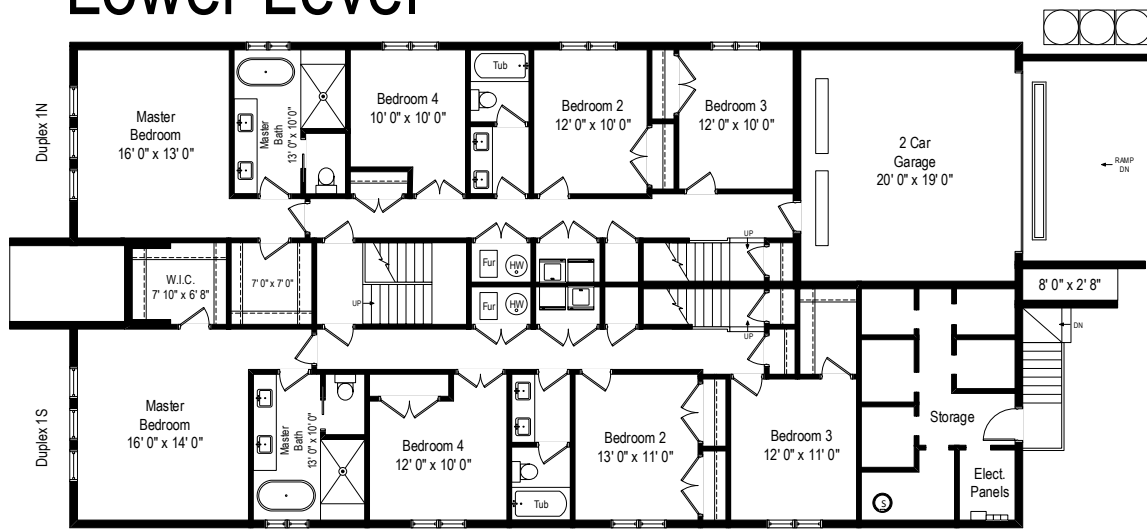

4727 N. Winchester - Chicago, IL 60640

Third Level

All dimensions are approximate. This plan is for marketing purposes only.

4727 N. Winchester - Chicago, IL 60640

Fourth Level

All dimensions are approximate. This plan is for marketing purposes only.

4727 N. Winchester - Chicago, IL 60640

Roof Level

4727 N. Winchester - Chicago, IL 60640

Lower Level

All dimensions are approximate. This plan is for marketing purposes only.

Second Level

Roof Level

First Level

Fourth Level

Lower Level

Third Level