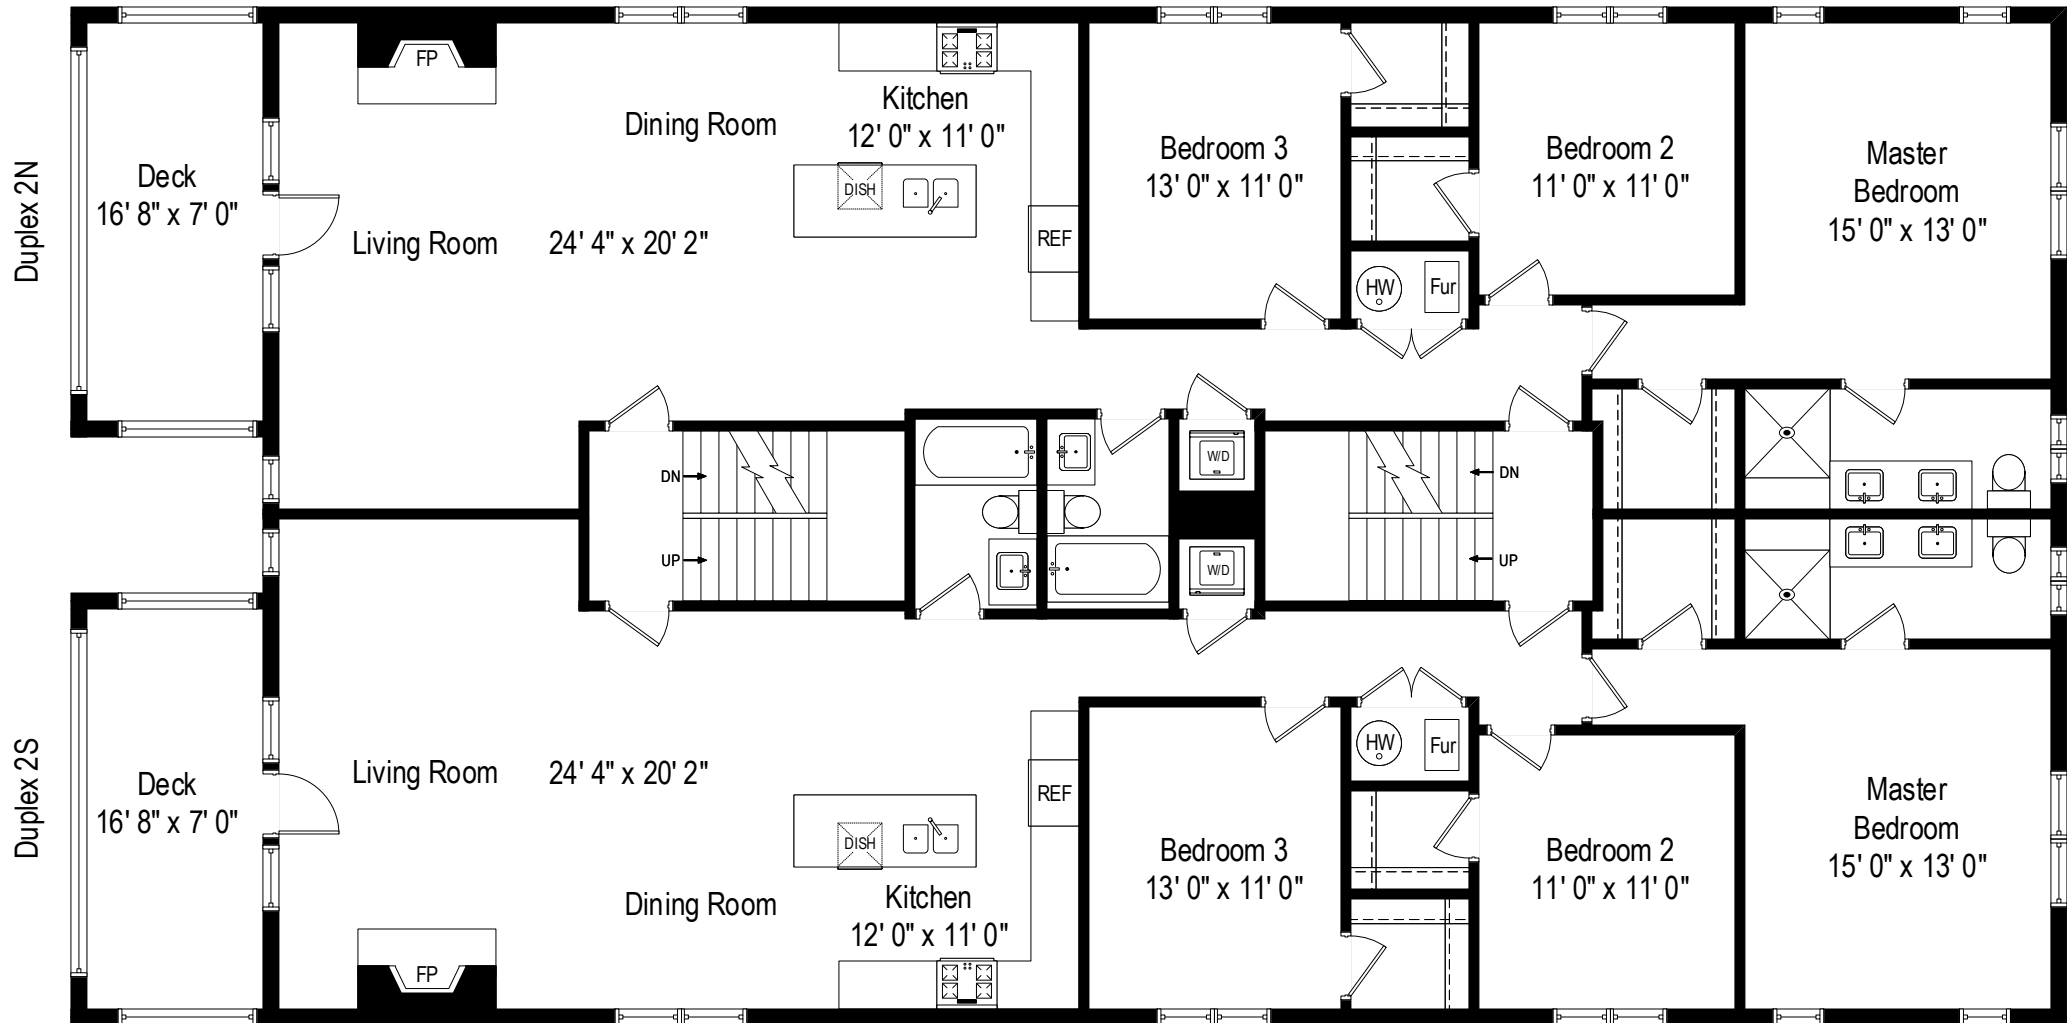

4727 N. Winchester - Chicago, IL 60640

First Level

All dimensions are approximate. This plan is for marketing purposes only.

4727 N. Winchester - Chicago, IL 60640

Second Level

All dimensions are approximate. This plan is for marketing purposes only.

4727 N. Winchester - Chicago, IL 60640

Third Level

All dimensions are approximate. This plan is for marketing purposes only.

4727 N. Winchester - Chicago, IL 60640

Fourth Level

All dimensions are approximate. This plan is for marketing purposes only.

4727 N. Winchester - Chicago, IL 60640

Roof Level

4727 N. Winchester - Chicago, IL 60640

Lower Level

All dimensions are approximate. This plan is for marketing purposes only.

Second Level

Roof Level

First Level

Fourth Level

Lower Level

Third Level