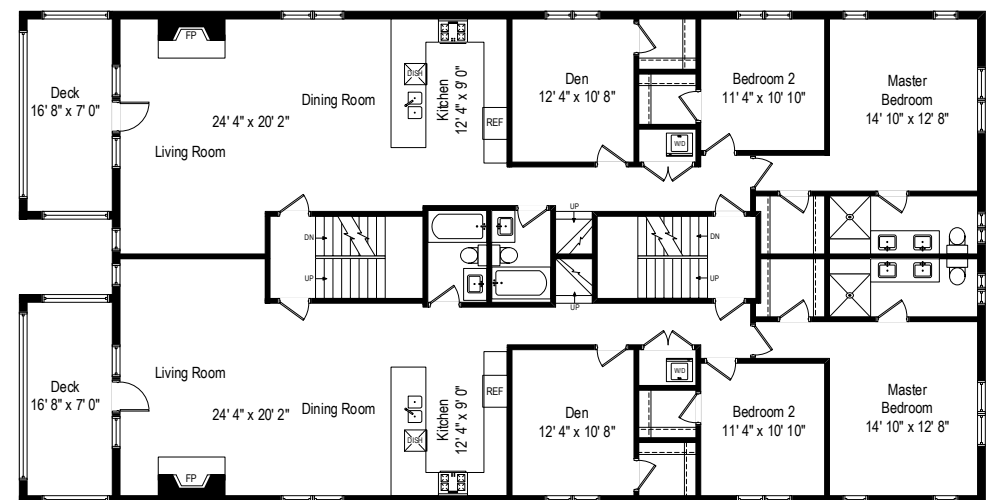

4727 N. Winchester - Chicago, IL 60640

Third Level

All dimensions are approximate. This plan is for marketing purposes only.

4727 N. Winchester - Chicago, IL 60640

Fourth Level

All dimensions are approximate. This plan is for marketing purposes only.

4727 N. Winchester - Chicago, IL 60640

Roof Level

4727 N. Winchester - Chicago, IL 60640

Lower Level

All dimensions are approximate. This plan is for marketing purposes only.

Second Level

Roof Level

First Level

Fourth Level

Lower Level

Third Level