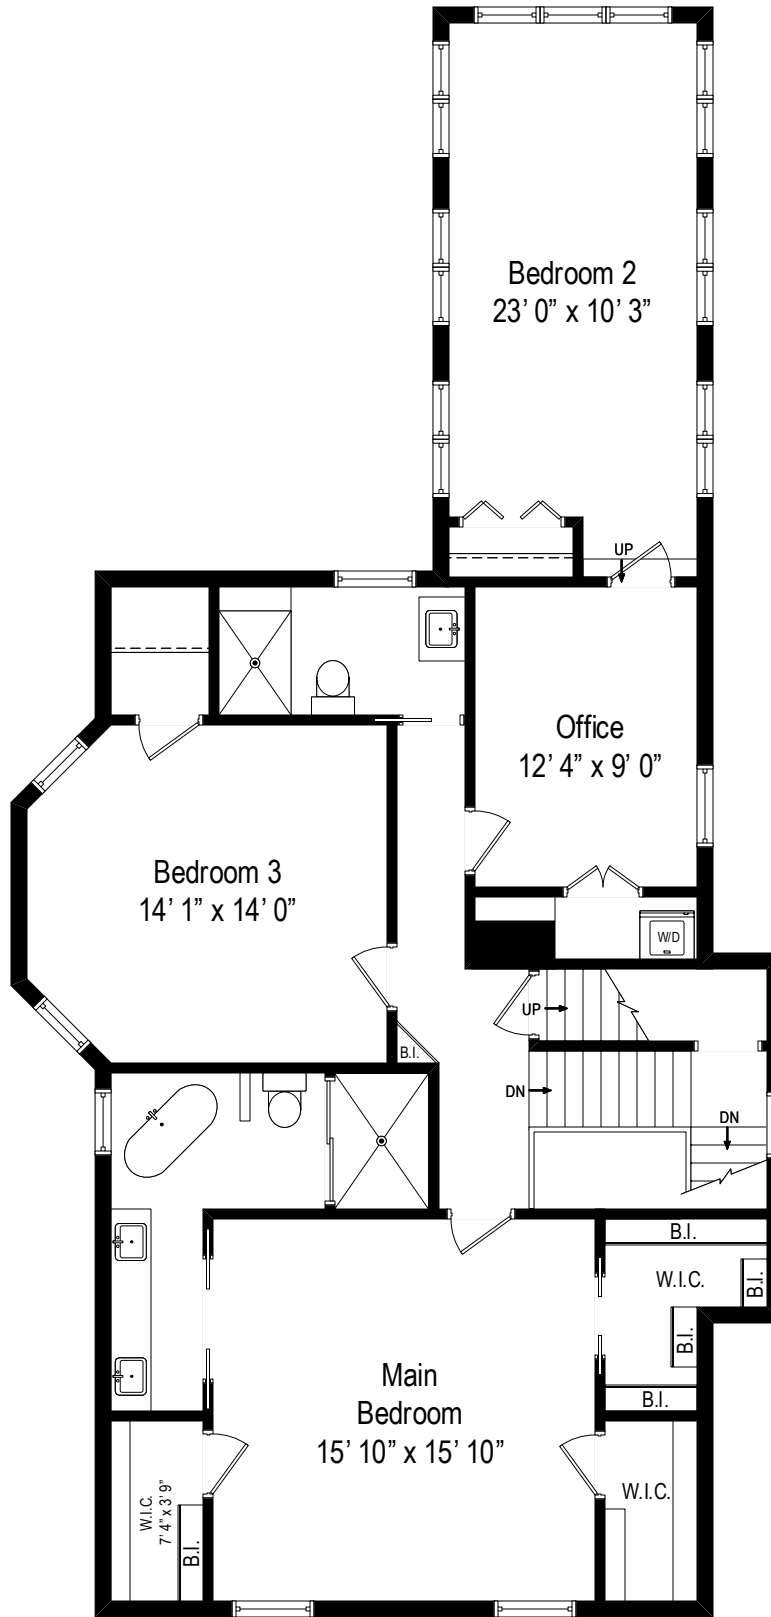

567 Ash Street – Winnetka, IL 60093

First Level

All dimensions are approximate. This plan is for marketing purposes only.

567 Ash Street – Winnetka, IL 60093

Second Level

All dimensions are approximate. This plan is for marketing purposes only.

567 Ash Street – Winnetka, IL 60093

Third Level

All dimensions are approximate. This plan is for marketing purposes only.

567 Ash Street – Winnetka, IL 60093

Lower Level

All dimensions are approximate. This plan is for marketing purposes only.