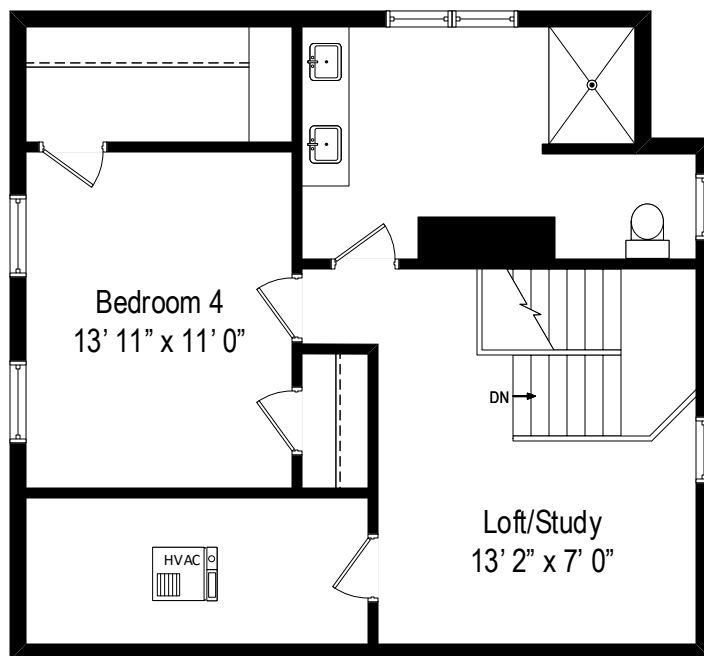

567 Ash Street – Winnetka, IL 60093

First Level

All dimensions are approximate. This plan is for marketing purposes only.

567 Ash Street – Winnetka, IL 60093

Second Level

All dimensions are approximate. This plan is for marketing purposes only.

567 Ash Street – Winnetka, IL 60093

Third Level

All dimensions are approximate. This plan is for marketing purposes only.

567 Ash Street – Winnetka, IL 60093

Lower Level

All dimensions are approximate. This plan is for marketing purposes only.