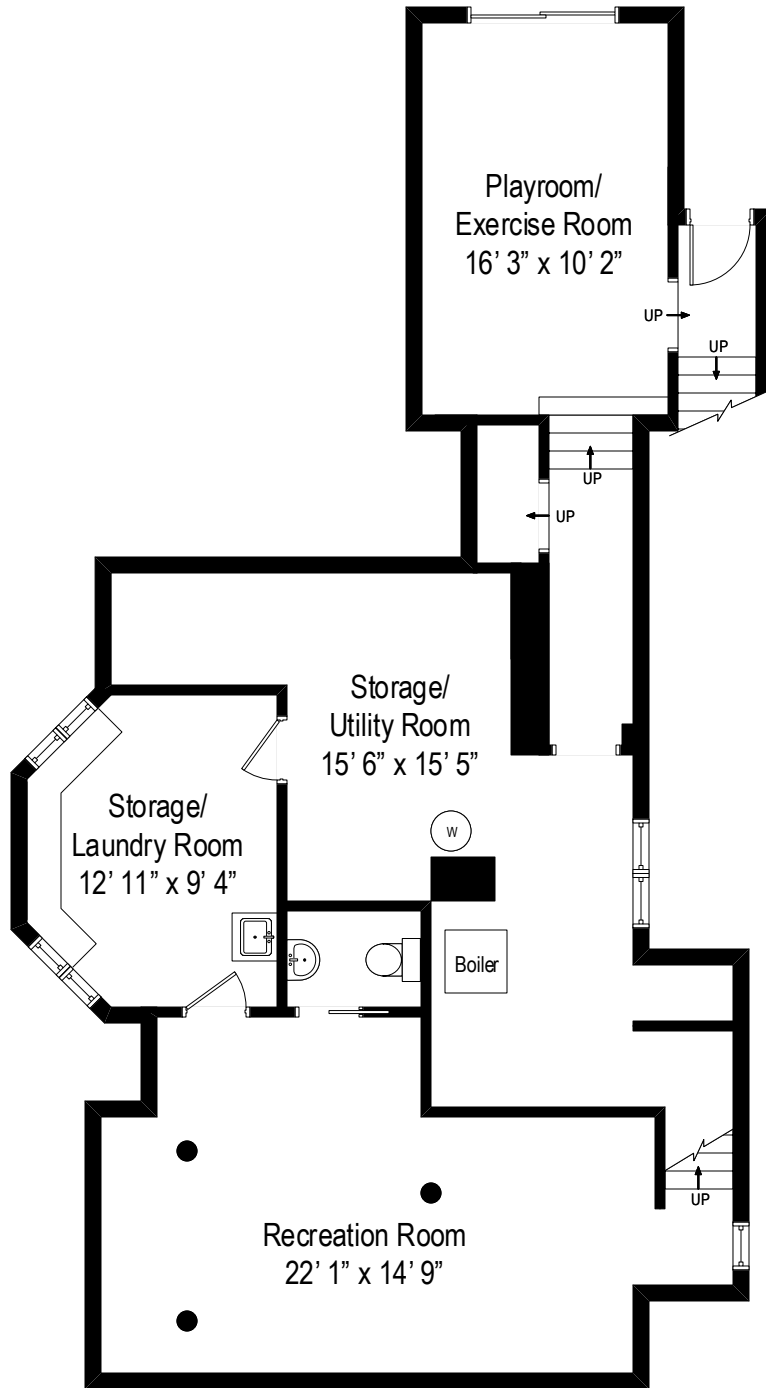

567 Ash Street – Winnetka, IL 60093

First Level

All dimensions are approximate. This plan is for marketing purposes only.

567 Ash Street – Winnetka, IL 60093

Second Level

All dimensions are approximate. This plan is for marketing purposes only.

567 Ash Street – Winnetka, IL 60093

Third Level

All dimensions are approximate. This plan is for marketing purposes only.

567 Ash Street – Winnetka, IL 60093

Lower Level

All dimensions are approximate. This plan is for marketing purposes only.