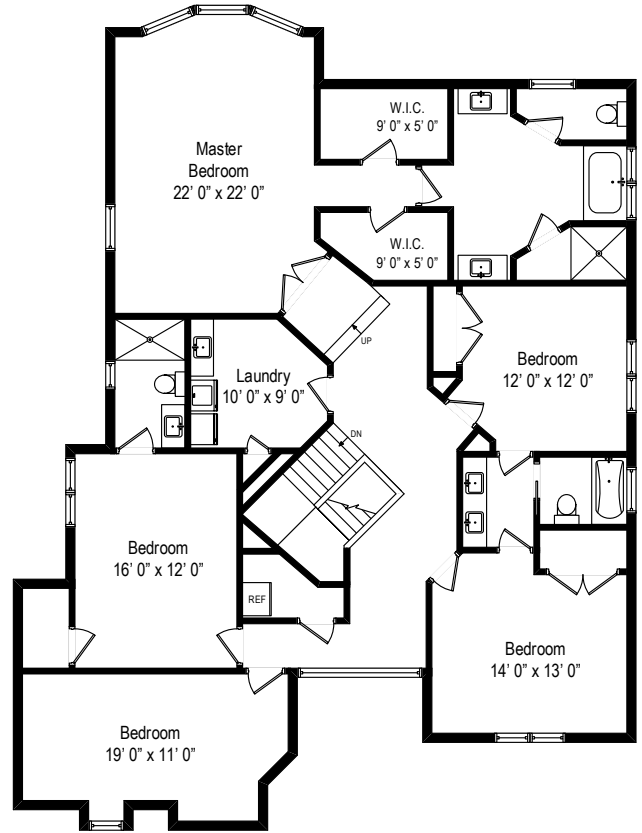

265 S Poplar Avenue – Elmhurst, IL 60126

First Level

All dimensions are approximate. This plan is for marketing purposes only.

265 S Poplar Avenue – Elmhurst, IL 60126

Second Level

All dimensions are approximate. This plan is for marketing purposes only.

265 S Poplar Avenue – Elmhurst, IL 60126

Lower Level

All dimensions are approximate. This plan is for marketing purposes only.

Second Level

First Level

Lower Level

265 S Poplar Avenue – Elmhurst, IL 60126