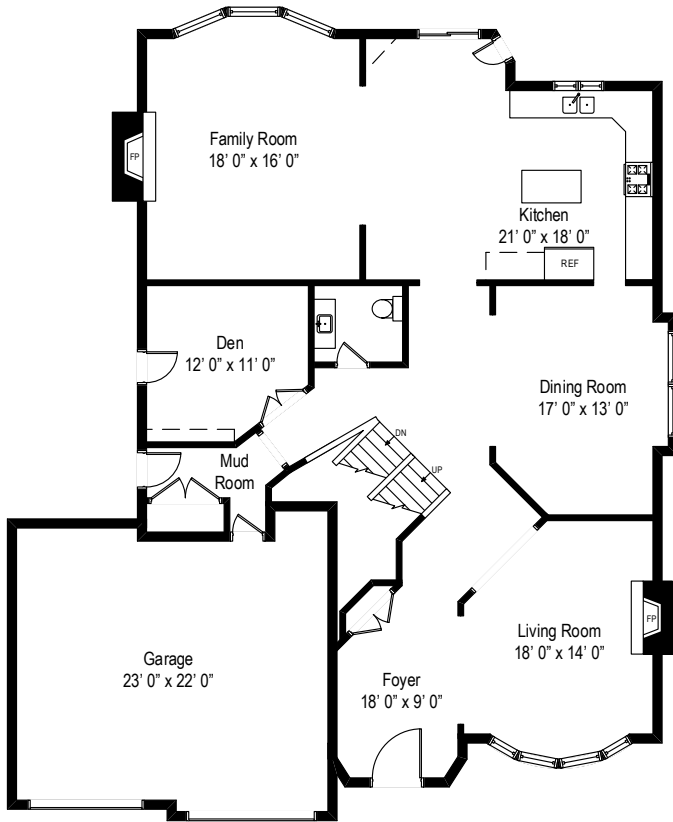

265 S Poplar Avenue – Elmhurst, IL 60126

First Level

All dimensions are approximate. This plan is for marketing purposes only.

265 S Poplar Avenue – Elmhurst, IL 60126

Second Level

All dimensions are approximate. This plan is for marketing purposes only.

265 S Poplar Avenue – Elmhurst, IL 60126

Lower Level

All dimensions are approximate. This plan is for marketing purposes only.

Second Level

First Level

Lower Level

265 S Poplar Avenue – Elmhurst, IL 60126