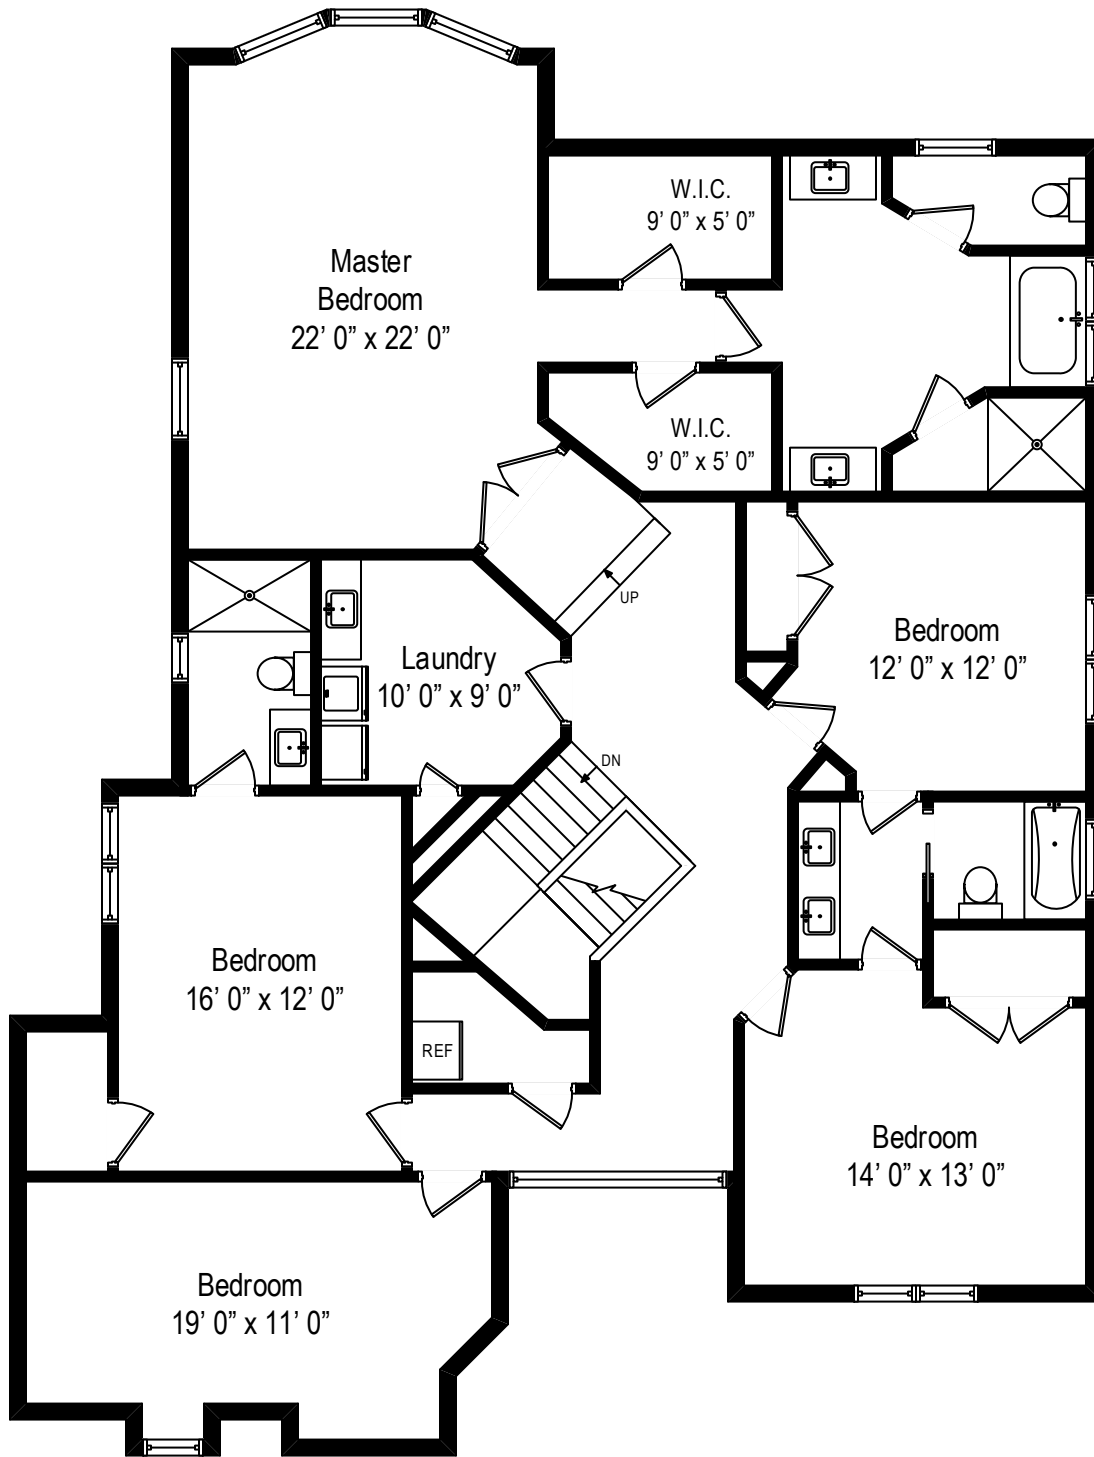

265 S Poplar Avenue – Elmhurst, IL 60126

First Level

All dimensions are approximate. This plan is for marketing purposes only.

265 S Poplar Avenue – Elmhurst, IL 60126

Second Level

All dimensions are approximate. This plan is for marketing purposes only.

265 S Poplar Avenue – Elmhurst, IL 60126

Lower Level

All dimensions are approximate. This plan is for marketing purposes only.

Second Level

First Level

Lower Level

265 S Poplar Avenue – Elmhurst, IL 60126