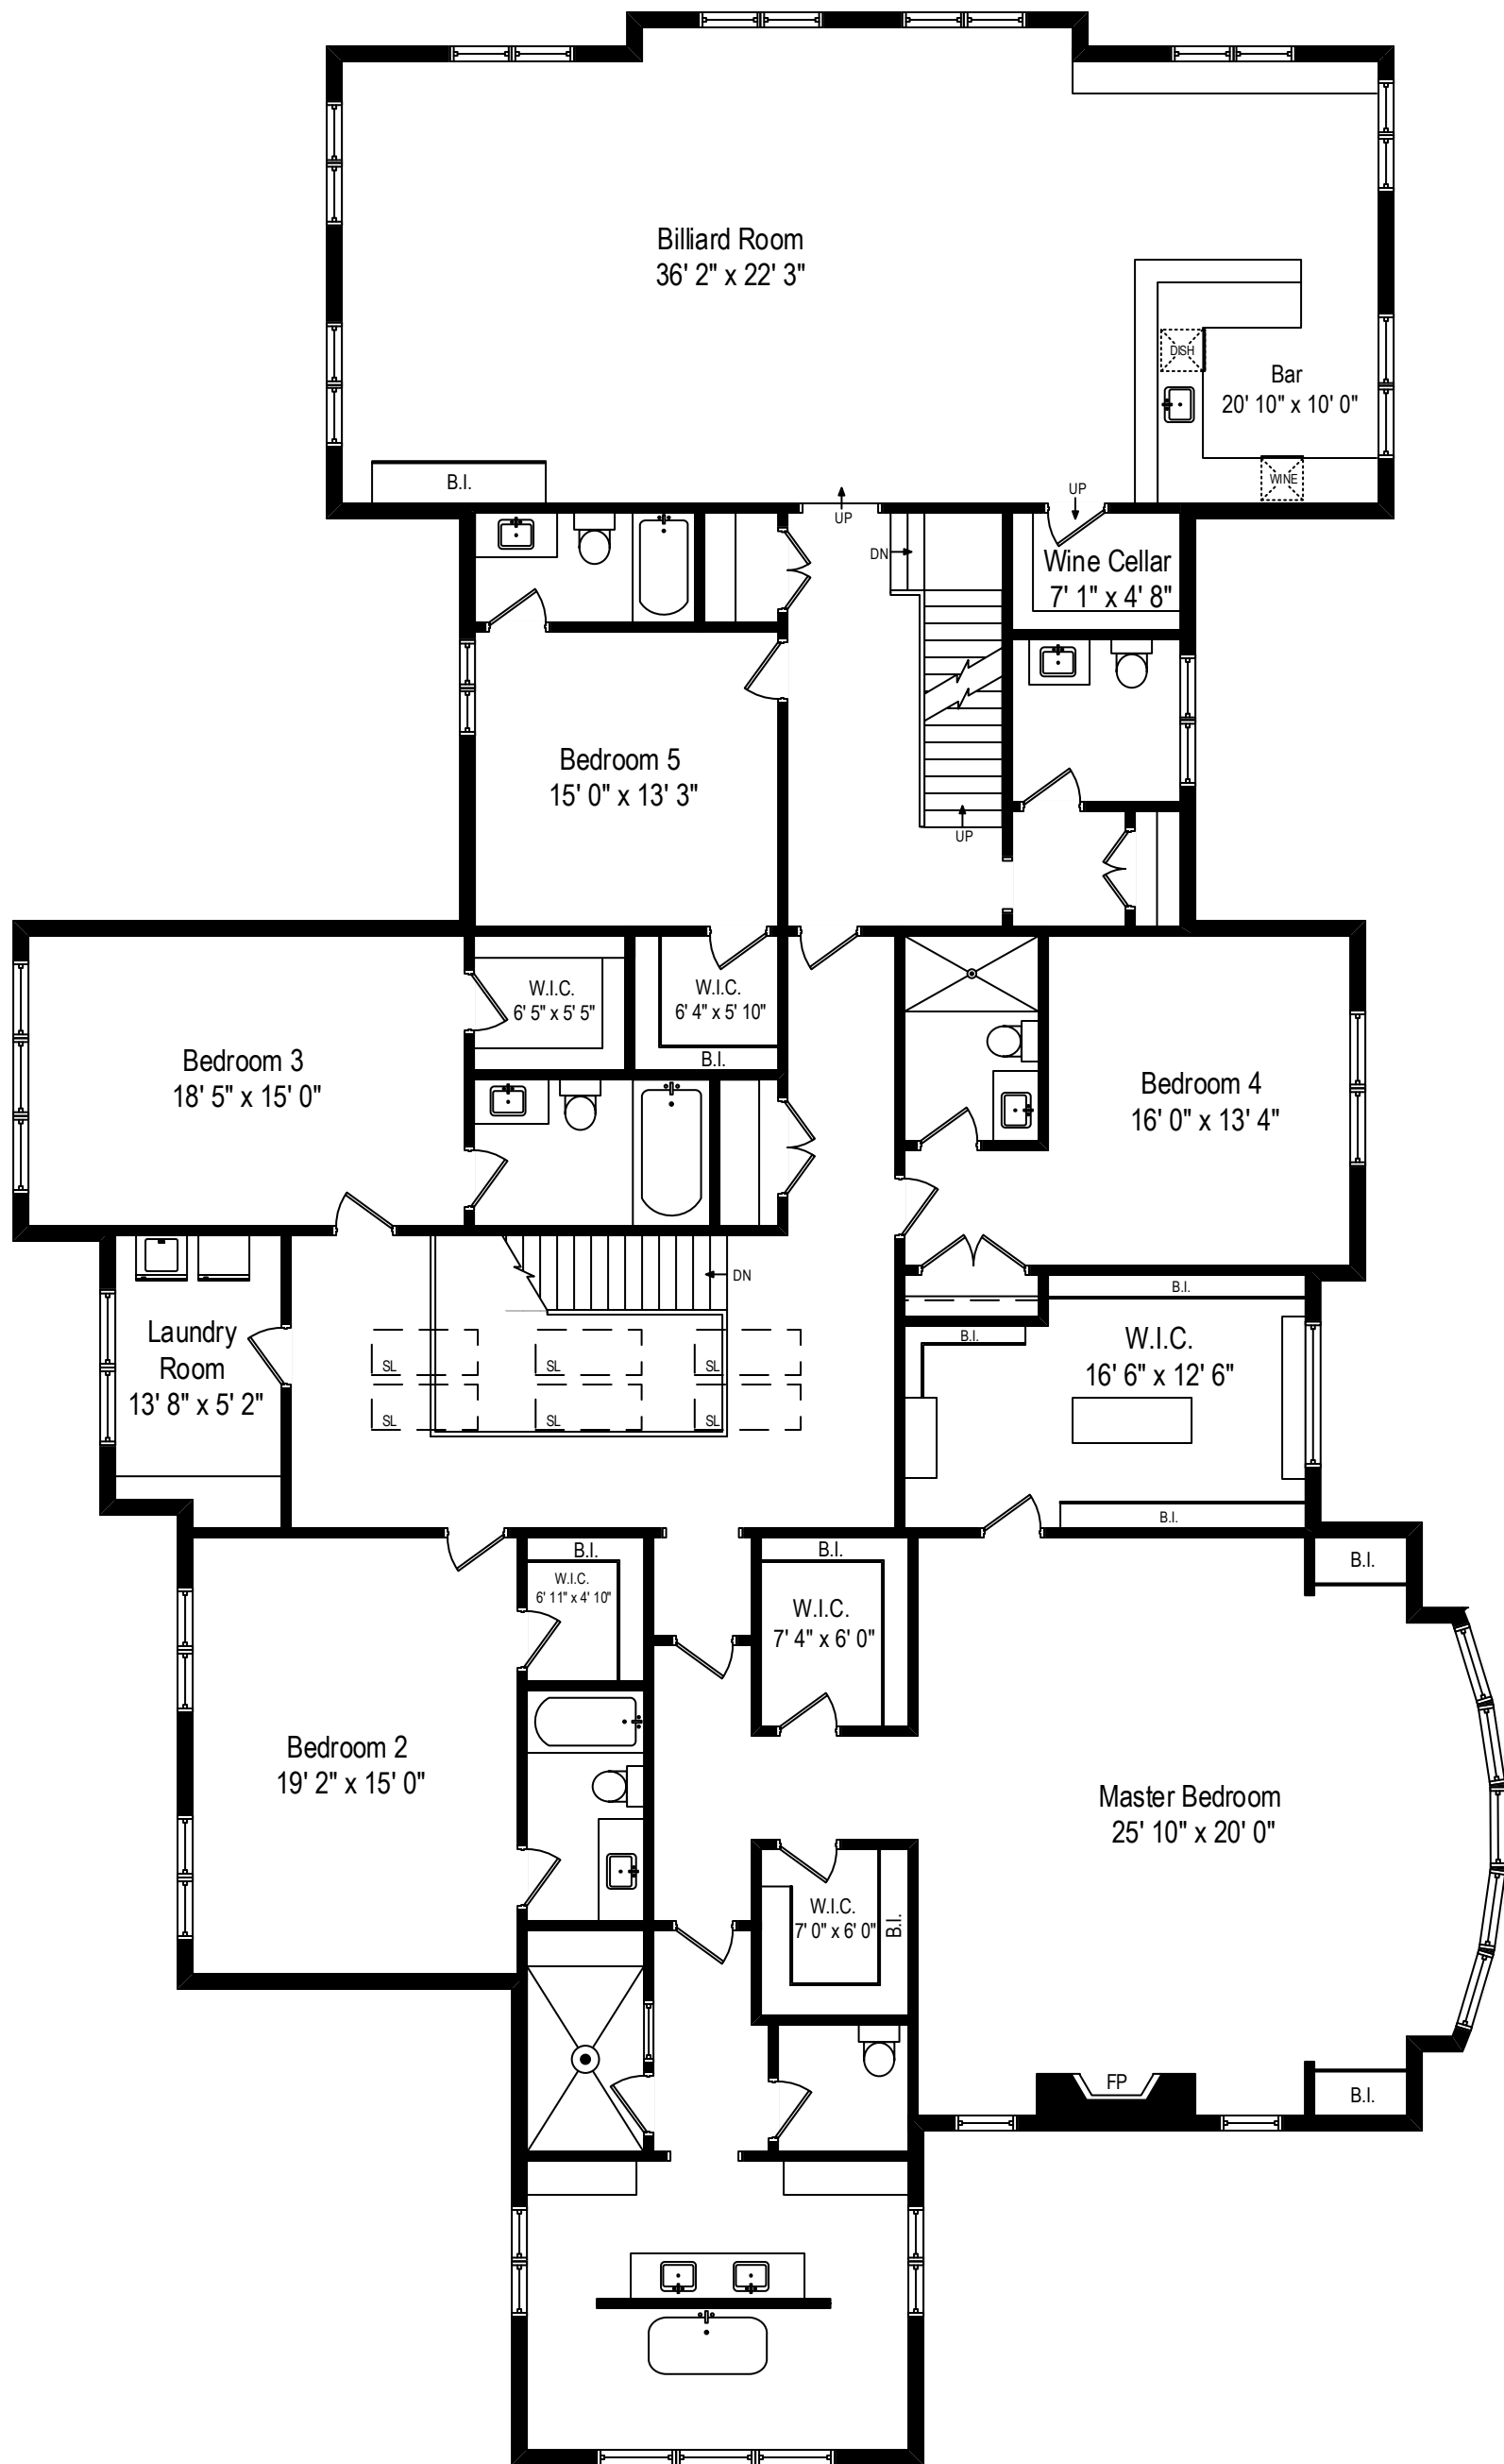

956 Sunset Road - Winnetka, IL 60093

First Level

All dimensions are approximate. This plan is for marketing purposes only.

956 Sunset Road - Winnetka, IL 60093

Second Level

All dimensions are approximate. This plan is for marketing purposes only.