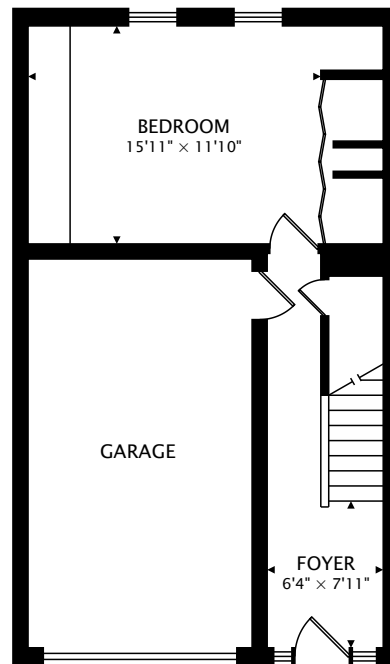

GROUND

TOTAL
2650 sq ft

Camille Obrochta
Broker
@properties
D: 312.285.6111
camille@atproperties.com