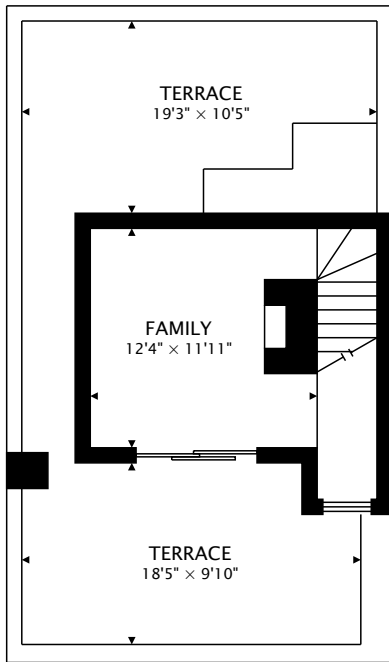

680 NORTH PEORIA STREET #D
CHICAGO, ILLINOIS 60642

FOURTH