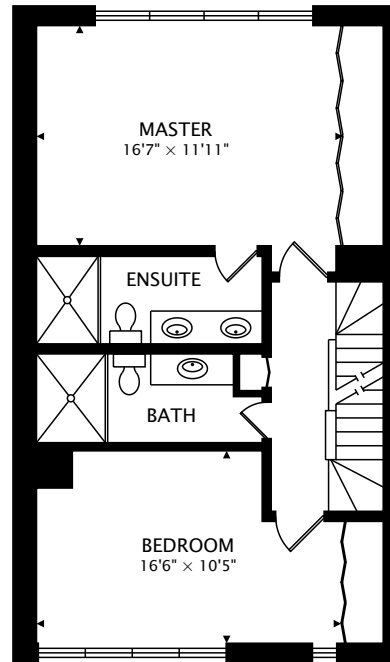

680 NORTH PEORIA STREET #D
CHICAGO, ILLINOIS 60642

THIRD

TOTAL
2650 sq ft

Camille Obrochta
Broker
@properties
D: 312.285.6111
camille@atproperties.com