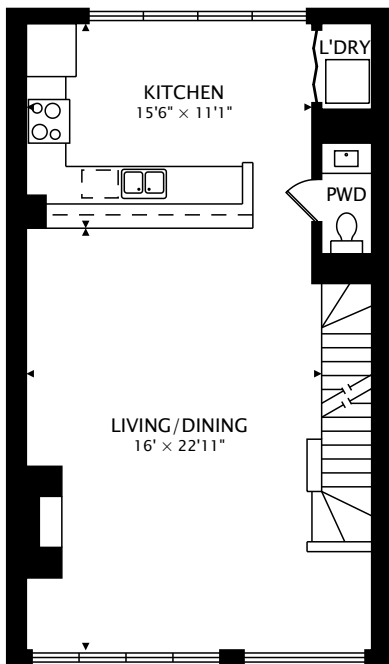

680 NORTH PEORIA STREET #D
CHICAGO, ILLINOIS 60642

SECOND

TOTAL
2650 sq ft

Camille Obrochta
Broker
@properties
D: 312.285.6111
camille@atproperties.com