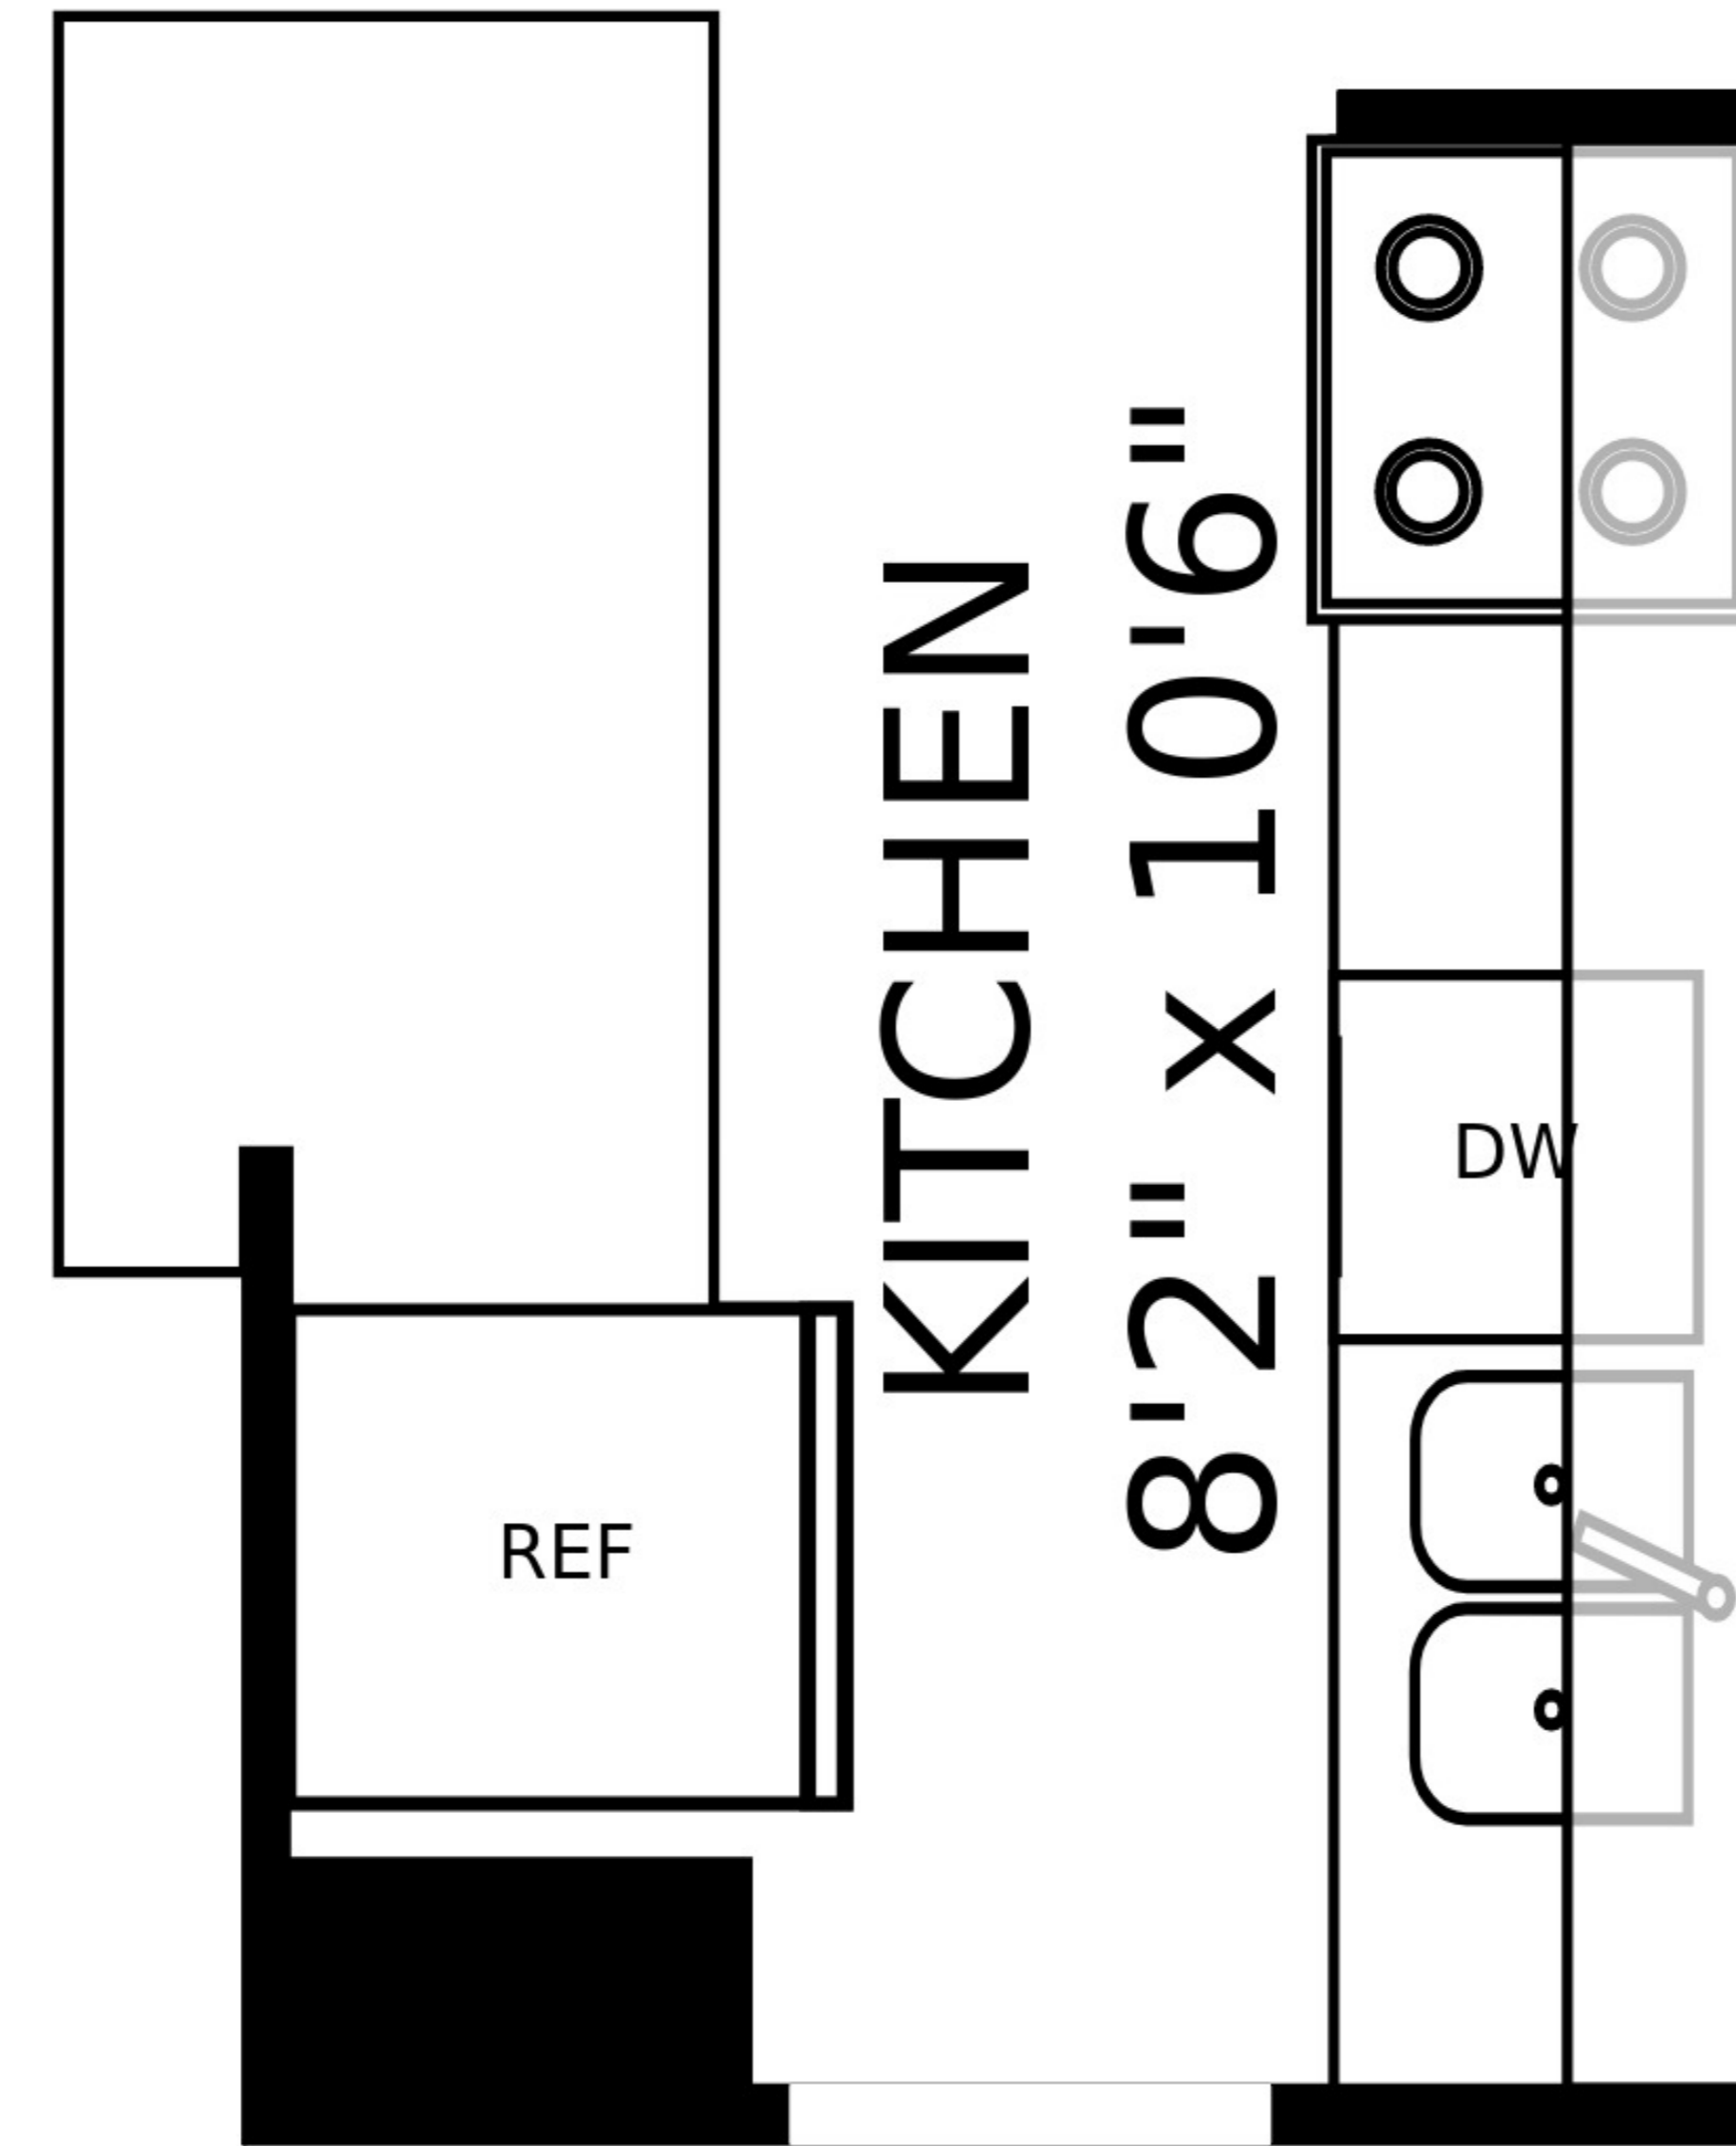

LIVING ROOM  
16'6" x 22'9"

DINING AREA  
13'11" x 10'1"

BEDROOM  
11'4" x 18'4"

PRIMARY BEDROOM  
12'1" x 23'1"

HALL  
11'2" x 4'0"

BATH  
8'2" x 5'1"

BATH  
5'11" x 4'11"

FOYER  
6'3" x 12'10"