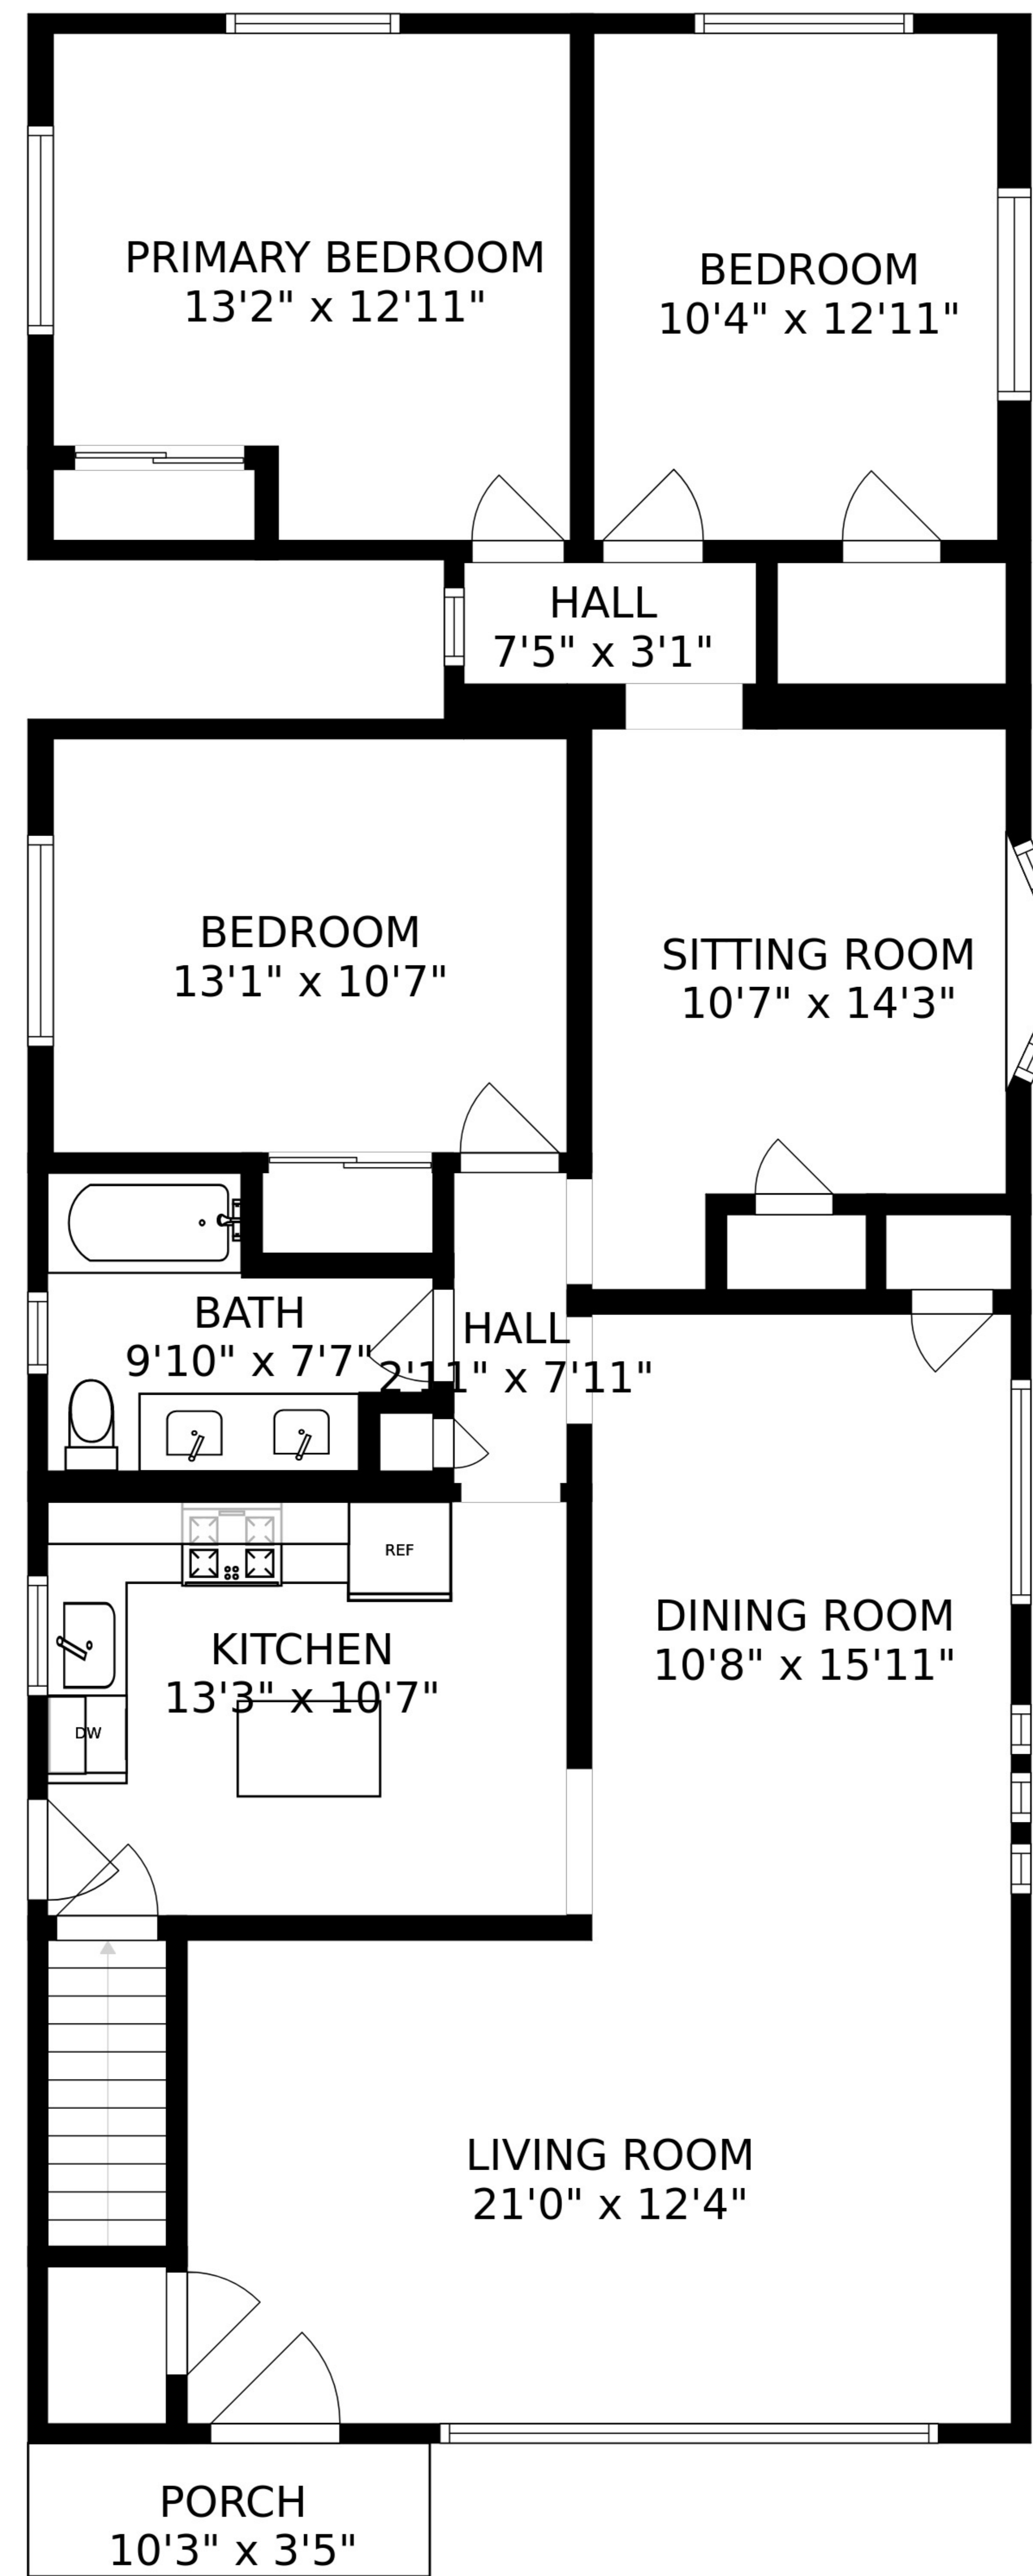

FLOOR 1

FLOOR 2

ELECTRICAL ROOM

22'3" x 13'7"

BATH

9'10" x 6'1"

LAUNDRY

9'8" x 17'0"

RECREATION ROOM

21'10" x 33'10"

REF