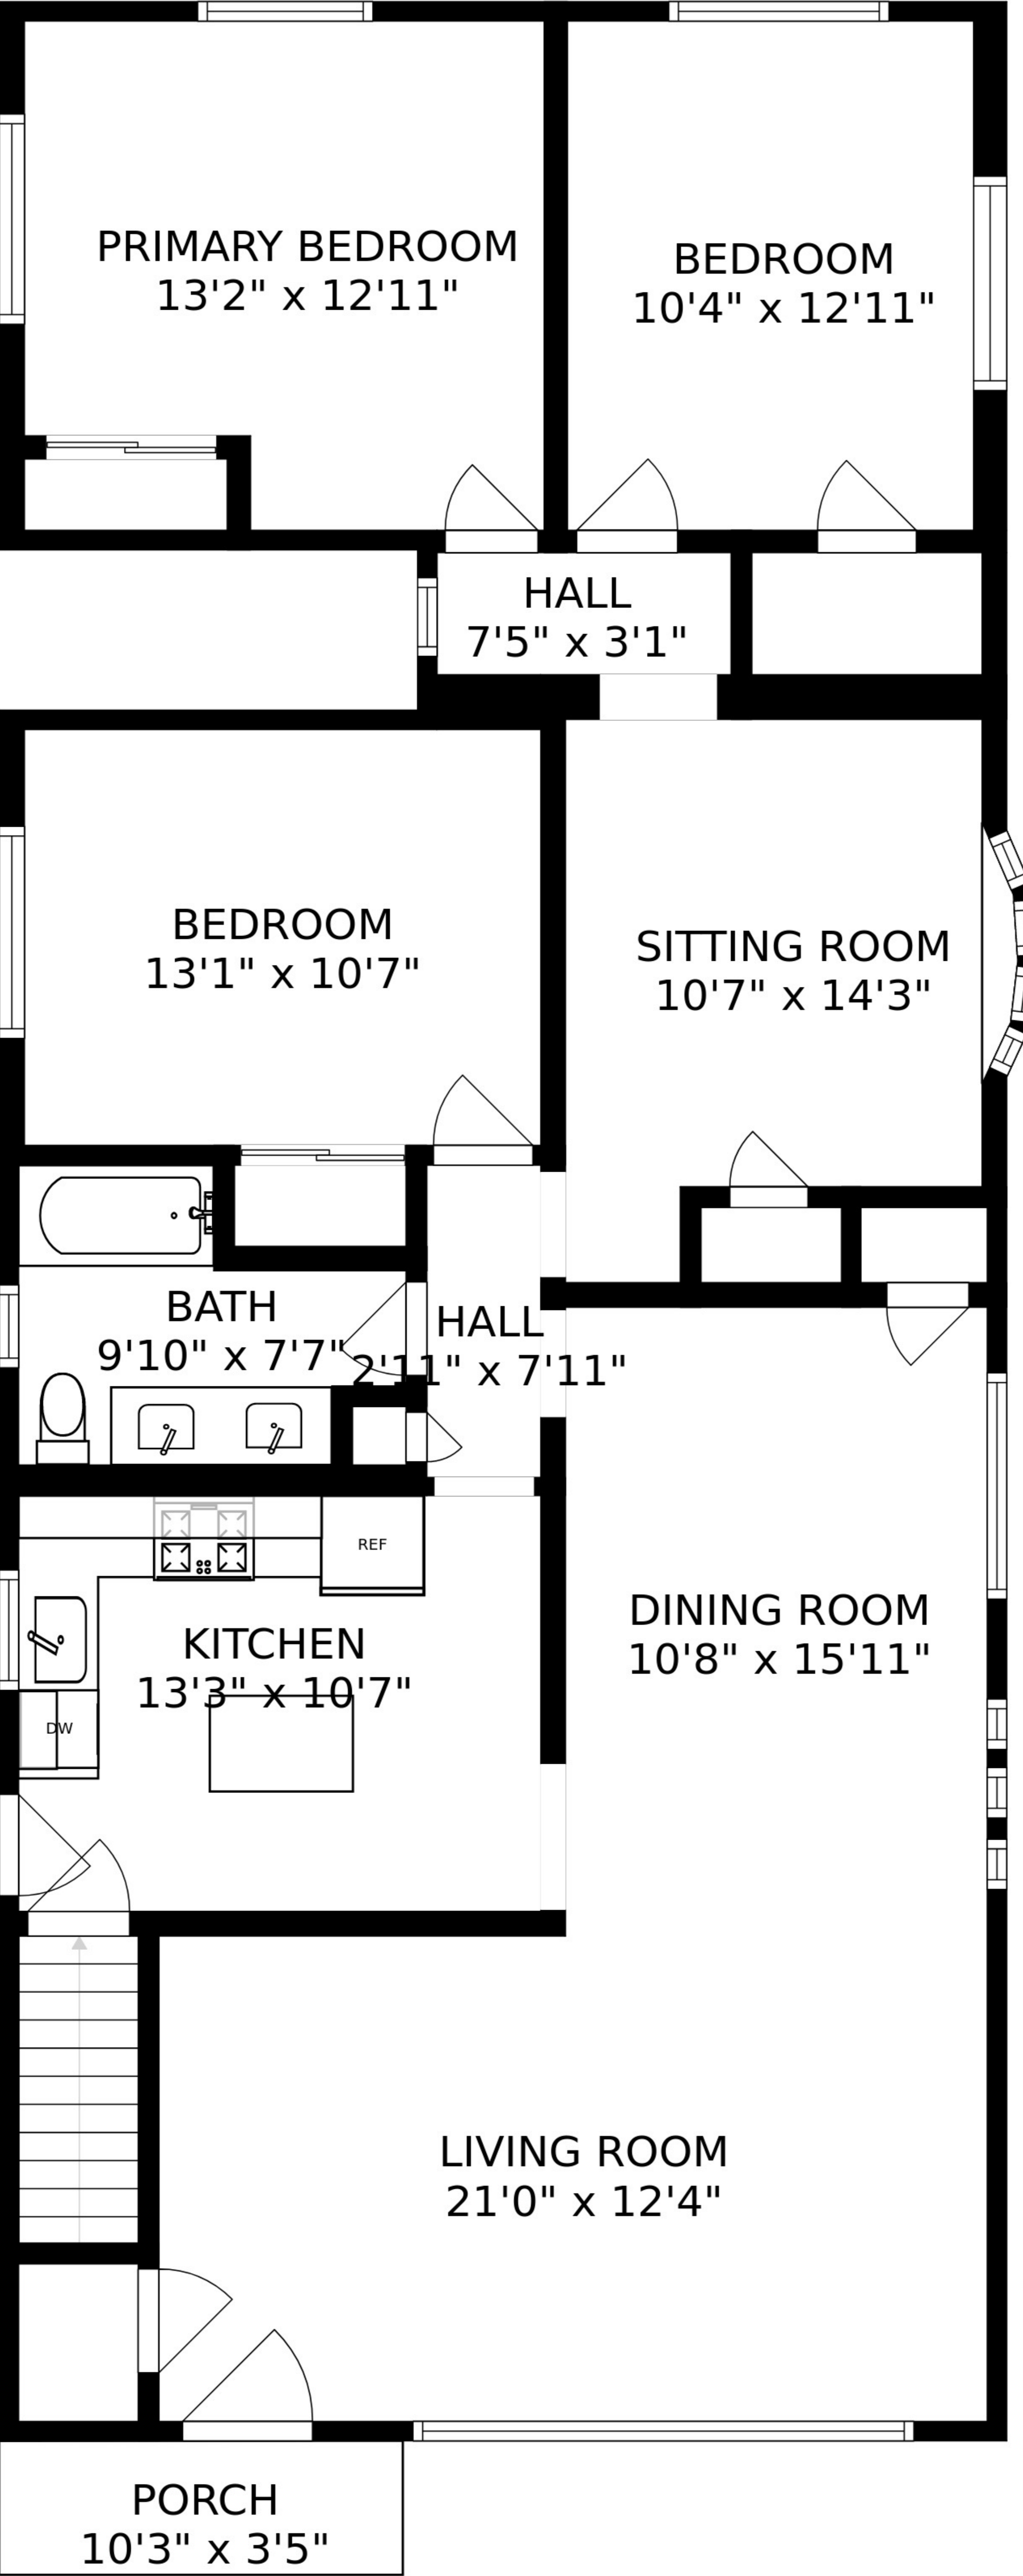

FLOOR 1

FLOOR 2

ELECTRICAL ROOM

22'3" x 13'7"

BATH

9'10" x 6'1"

LAUNDRY

9'8" x 17'0"

RECREATION ROOM

21'10" x 33'10"

REF