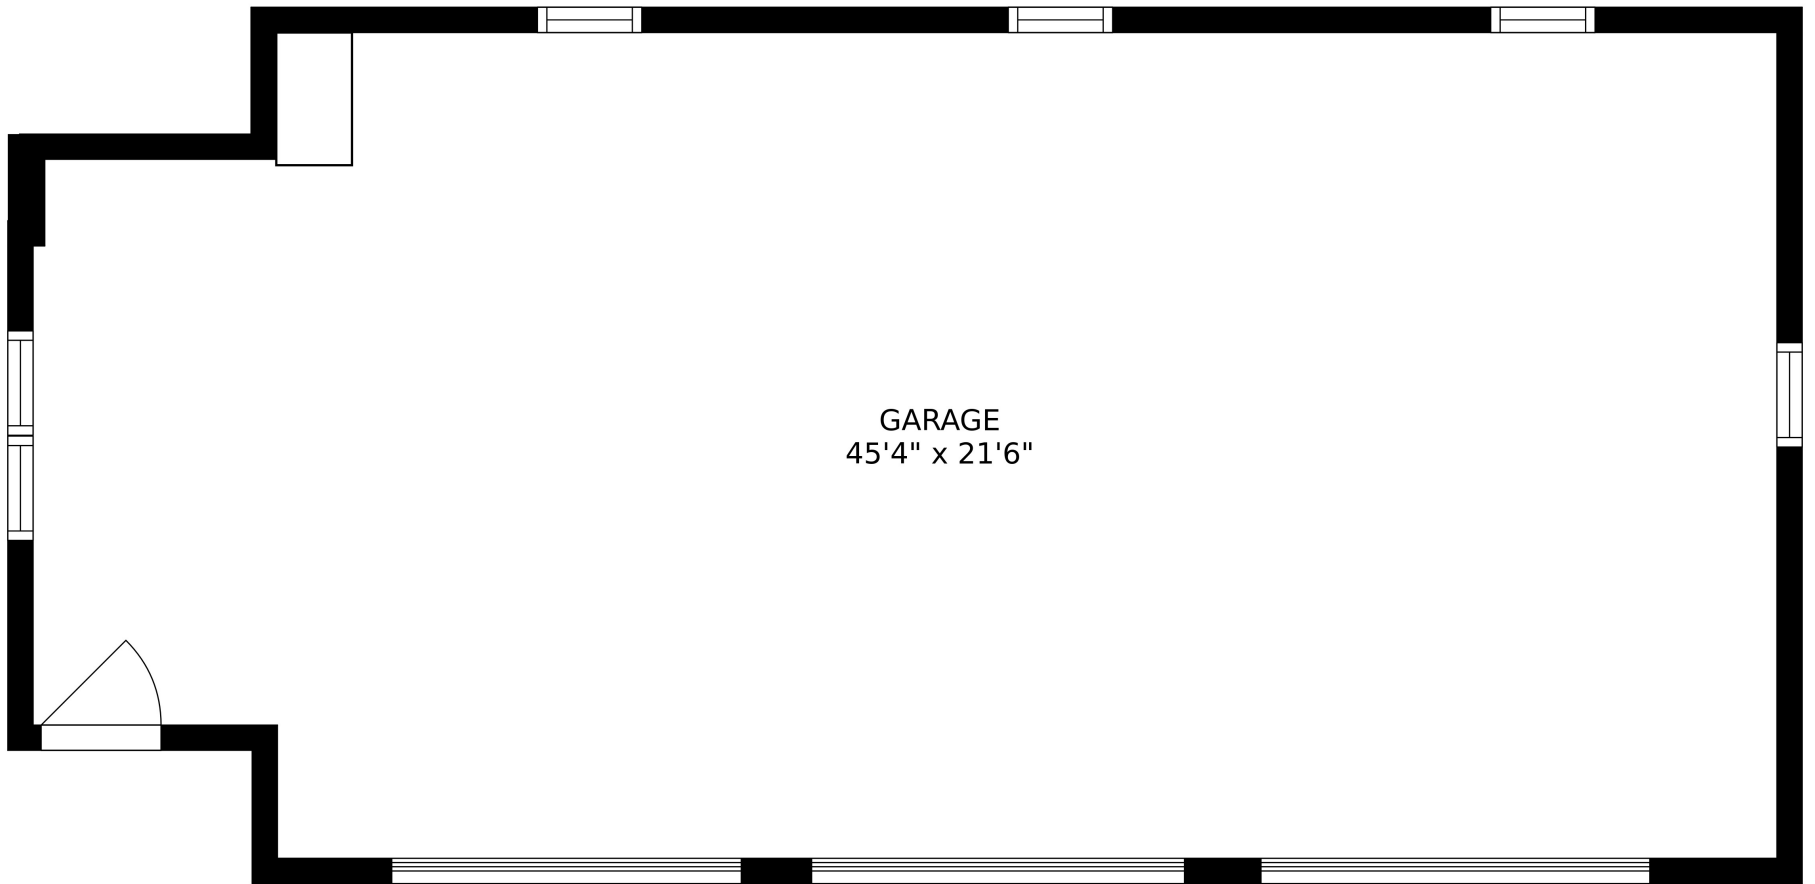

SIZES AND DIMENSIONS ARE APPROXIMATE, ACTUAL MAY VARY.

SIZES AND DIMENSIONS ARE APPROXIMATE, ACTUAL MAY VARY.

SIZES AND DIMENSIONS ARE APPROXIMATE, ACTUAL MAY VARY.

GARAGE  
45'4" x 21'6"

SIZES AND DIMENSIONS ARE APPROXIMATE, ACTUAL MAY VARY.