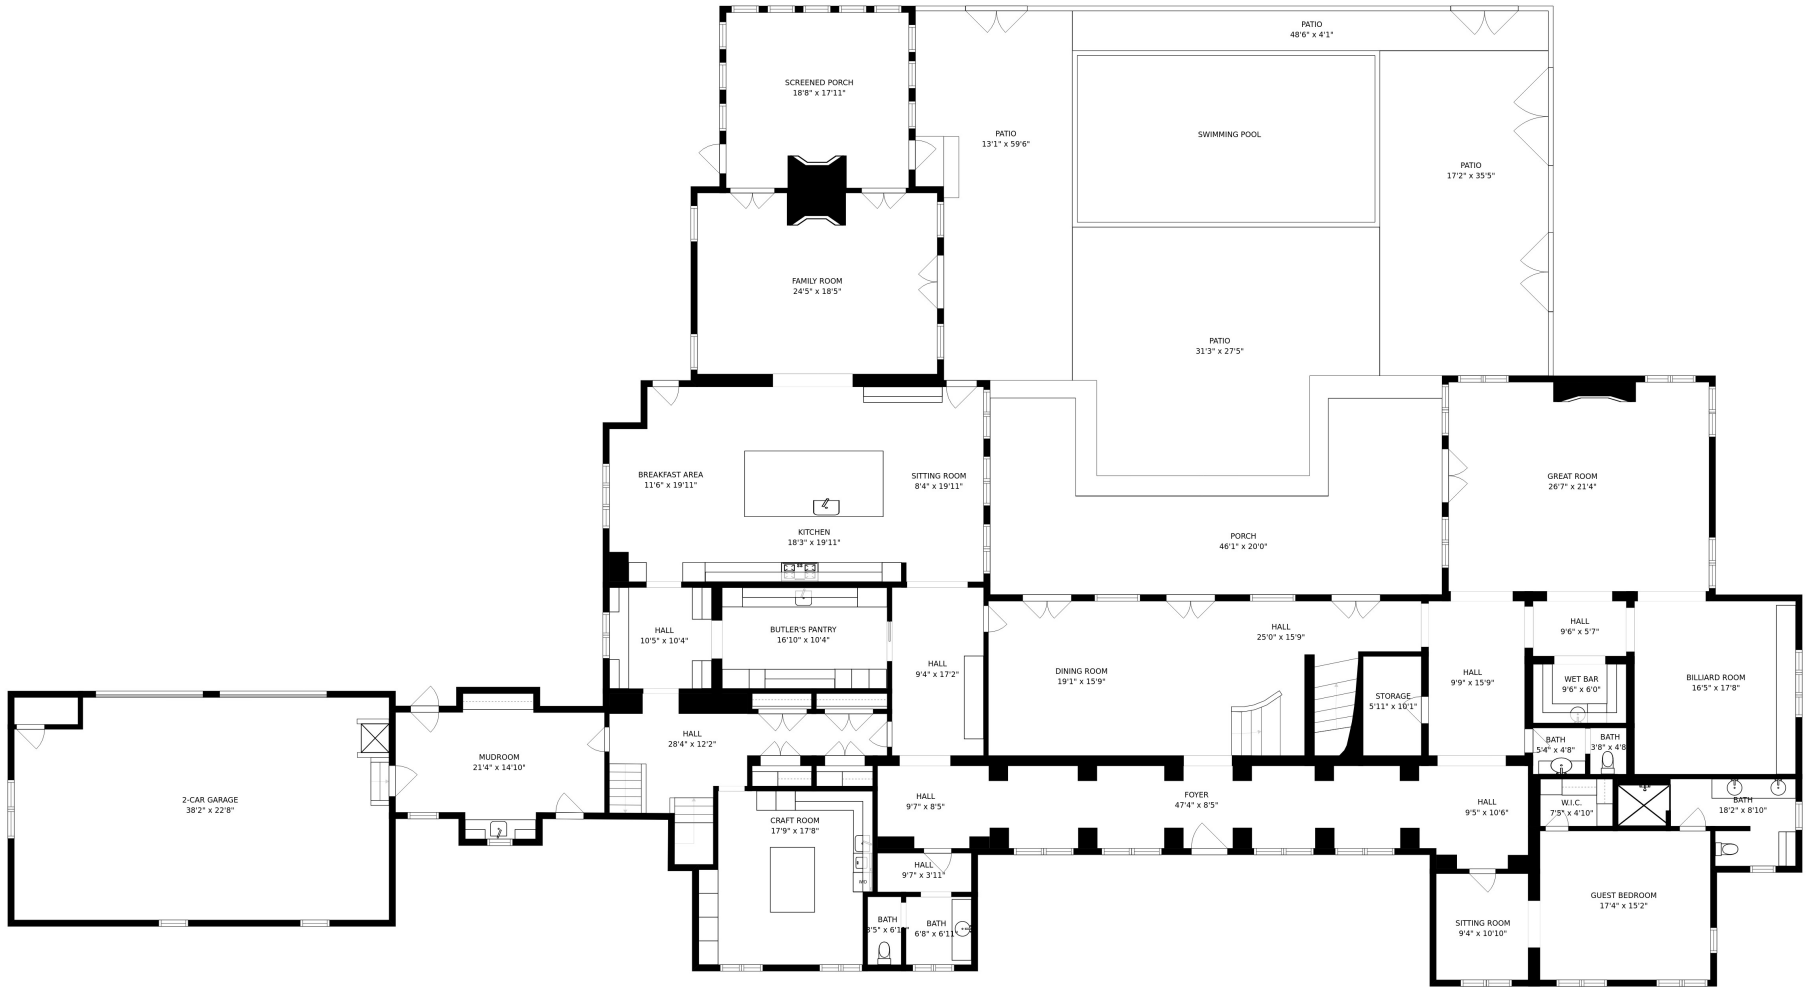

SIZES AND DIMENSIONS ARE APPROXIMATE, ACTUAL MAY VARY.

SIZES AND DIMENSIONS ARE APPROXIMATE, ACTUAL MAY VARY.

SIZES AND DIMENSIONS ARE APPROXIMATE, ACTUAL MAY VARY.

GARAGE  
45'4" x 21'6"

SIZES AND DIMENSIONS ARE APPROXIMATE, ACTUAL MAY VARY.