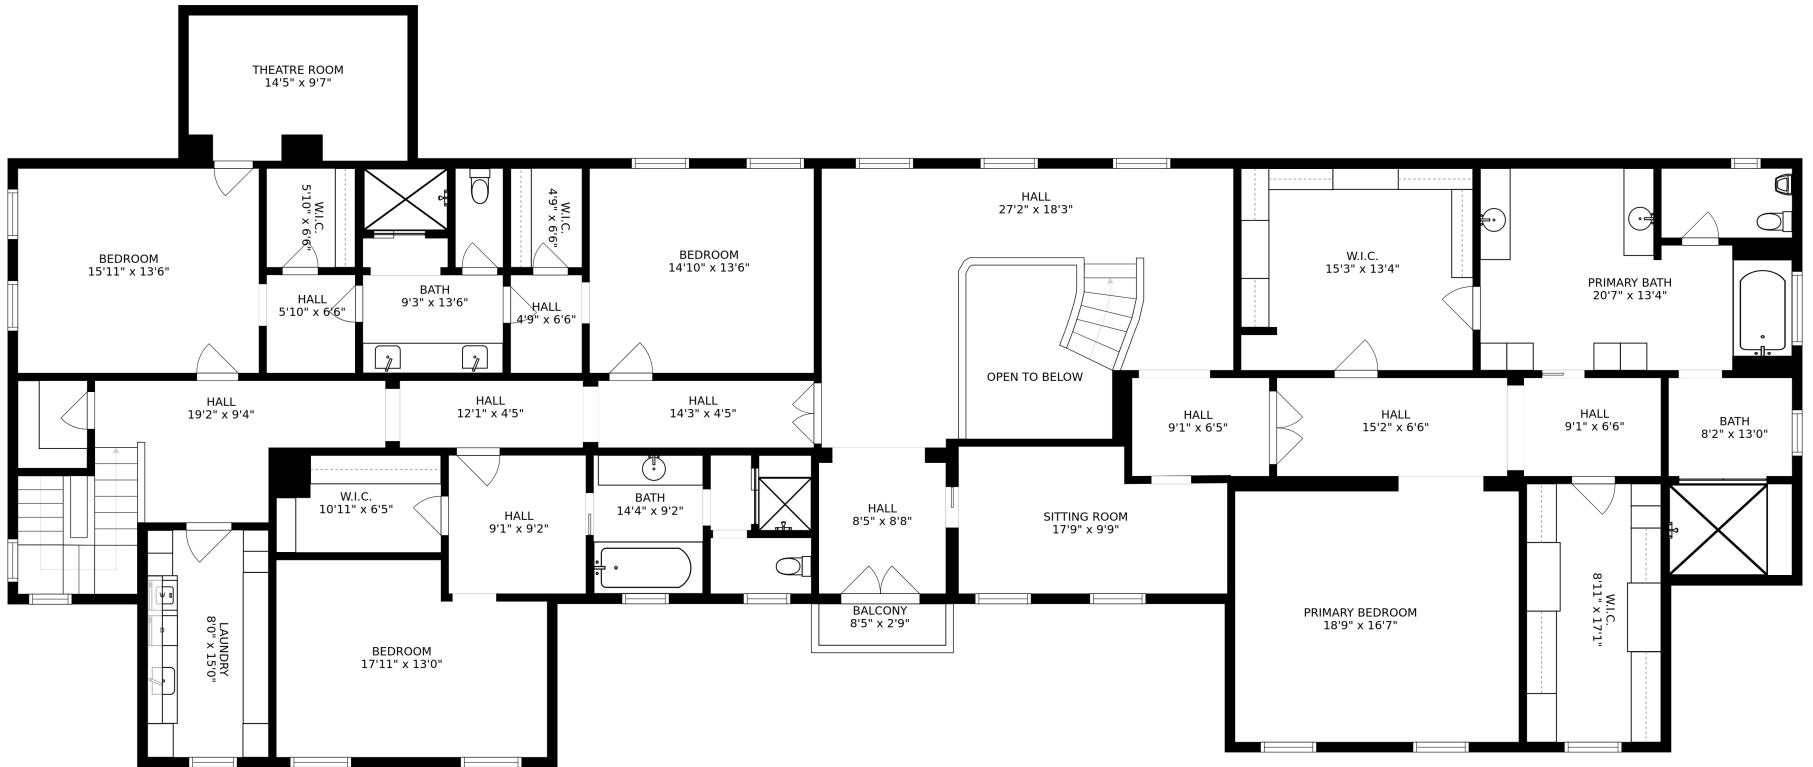

SIZES AND DIMENSIONS ARE APPROXIMATE, ACTUAL MAY VARY.

SIZES AND DIMENSIONS ARE APPROXIMATE, ACTUAL MAY VARY.

SIZES AND DIMENSIONS ARE APPROXIMATE, ACTUAL MAY VARY.

GARAGE  
45'4" x 21'6"

SIZES AND DIMENSIONS ARE APPROXIMATE, ACTUAL MAY VARY.