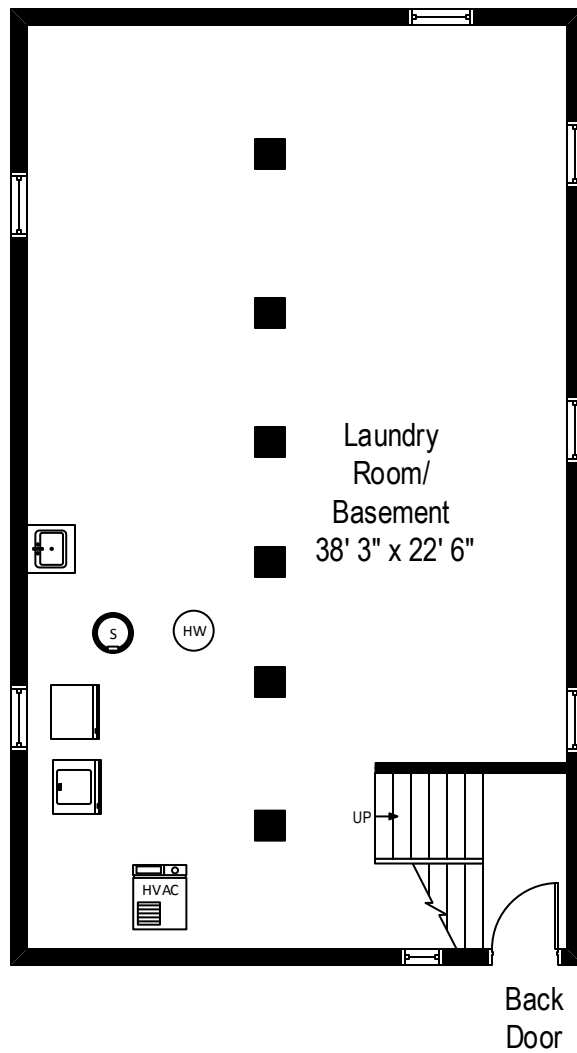

1428 Darrow Avenue - Evanston, IL 60201

First Level

1428 Darrow Avenue - Evanston, IL 60201

Second Level

All dimensions are approximate. This plan is for marketing purposes only.

1428 Darrow Avenue - Evanston, IL 60201

Lower Level