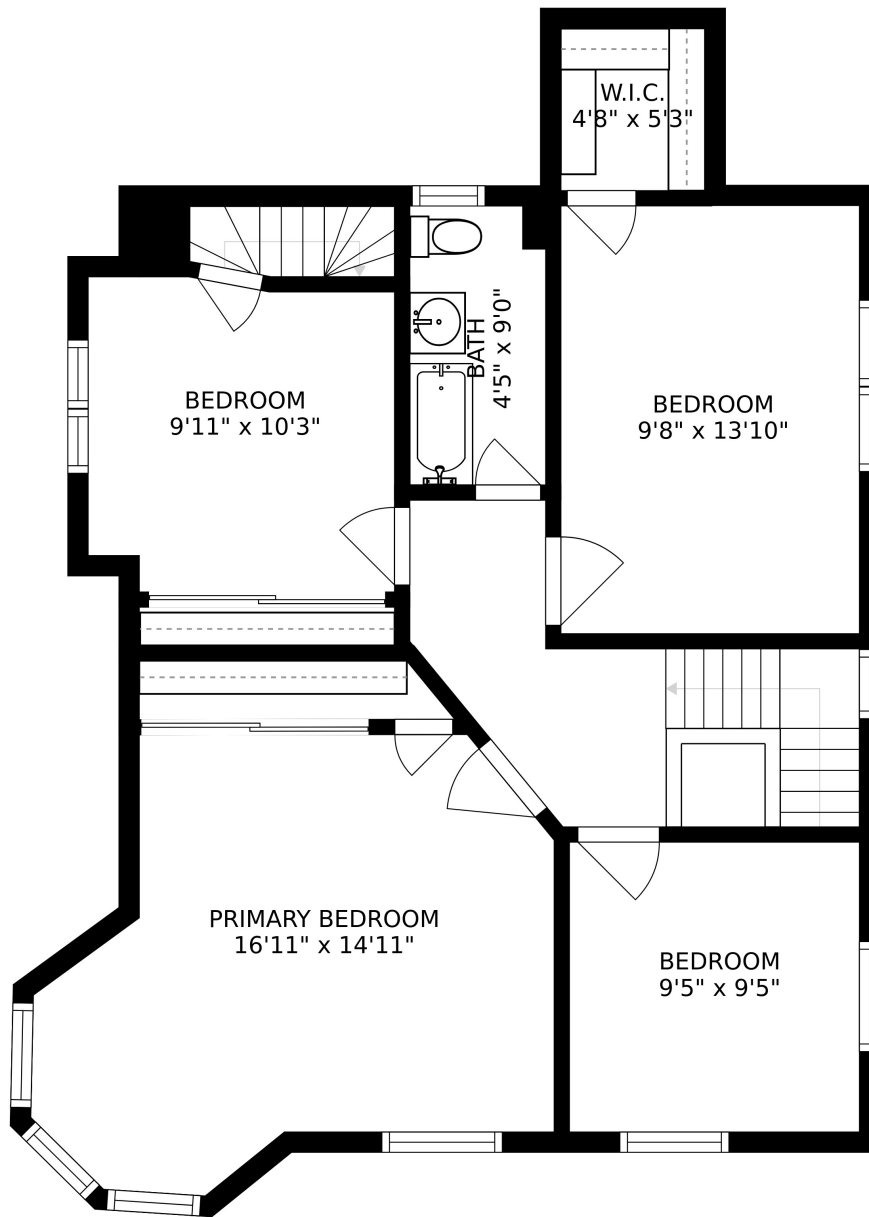

SIZES AND DIMENSIONS ARE APPROXIMATE, ACTUAL MAY VARY.

ATTIC
25'0" x 32'0"

STORAGE
11'9" x 11'3"

SIZES AND DIMENSIONS ARE APPROXIMATE, ACTUAL MAY VARY.

SIZES AND DIMENSIONS ARE APPROXIMATE, ACTUAL MAY VARY.

SIZES AND DIMENSIONS ARE APPROXIMATE, ACTUAL MAY VARY.