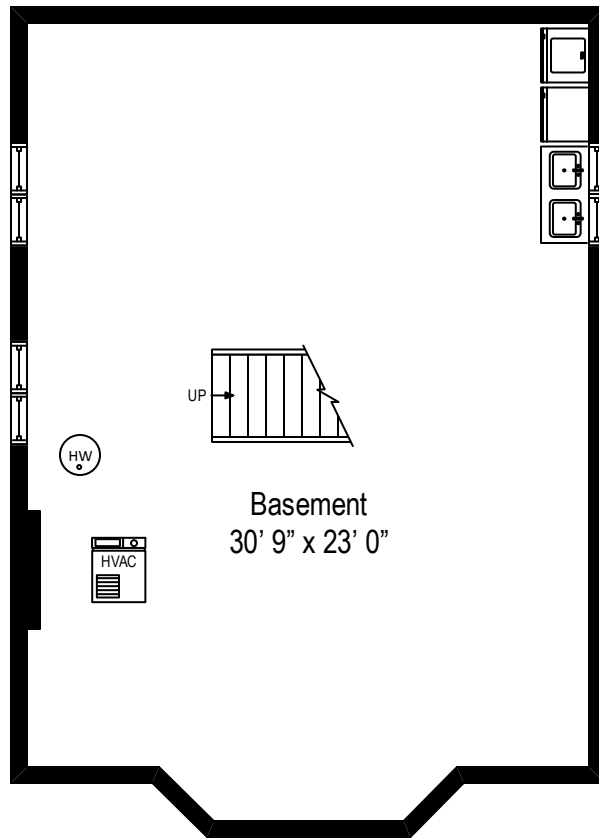

419 Provident – Winnetka, IL 60093

First Level

All dimensions are approximate. This plan is for marketing purposes only.

419 Provident – Winnetka, IL 60093

Second Level

Basement
30' 9" x 23' 0"

419 Provident – Winnetka, IL 60093

Lower Level

All dimensions are approximate. This plan is for marketing purposes only.