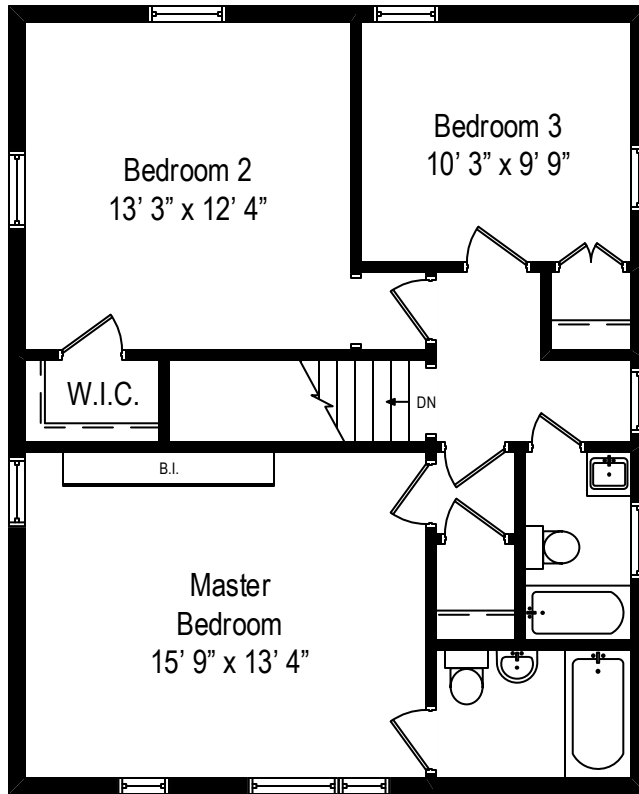

419 Provident – Winnetka, IL 60093

First Level

All dimensions are approximate. This plan is for marketing purposes only.

419 Provident – Winnetka, IL 60093

Second Level

Basement
30' 9" x 23' 0"

419 Provident – Winnetka, IL 60093

Lower Level

All dimensions are approximate. This plan is for marketing purposes only.