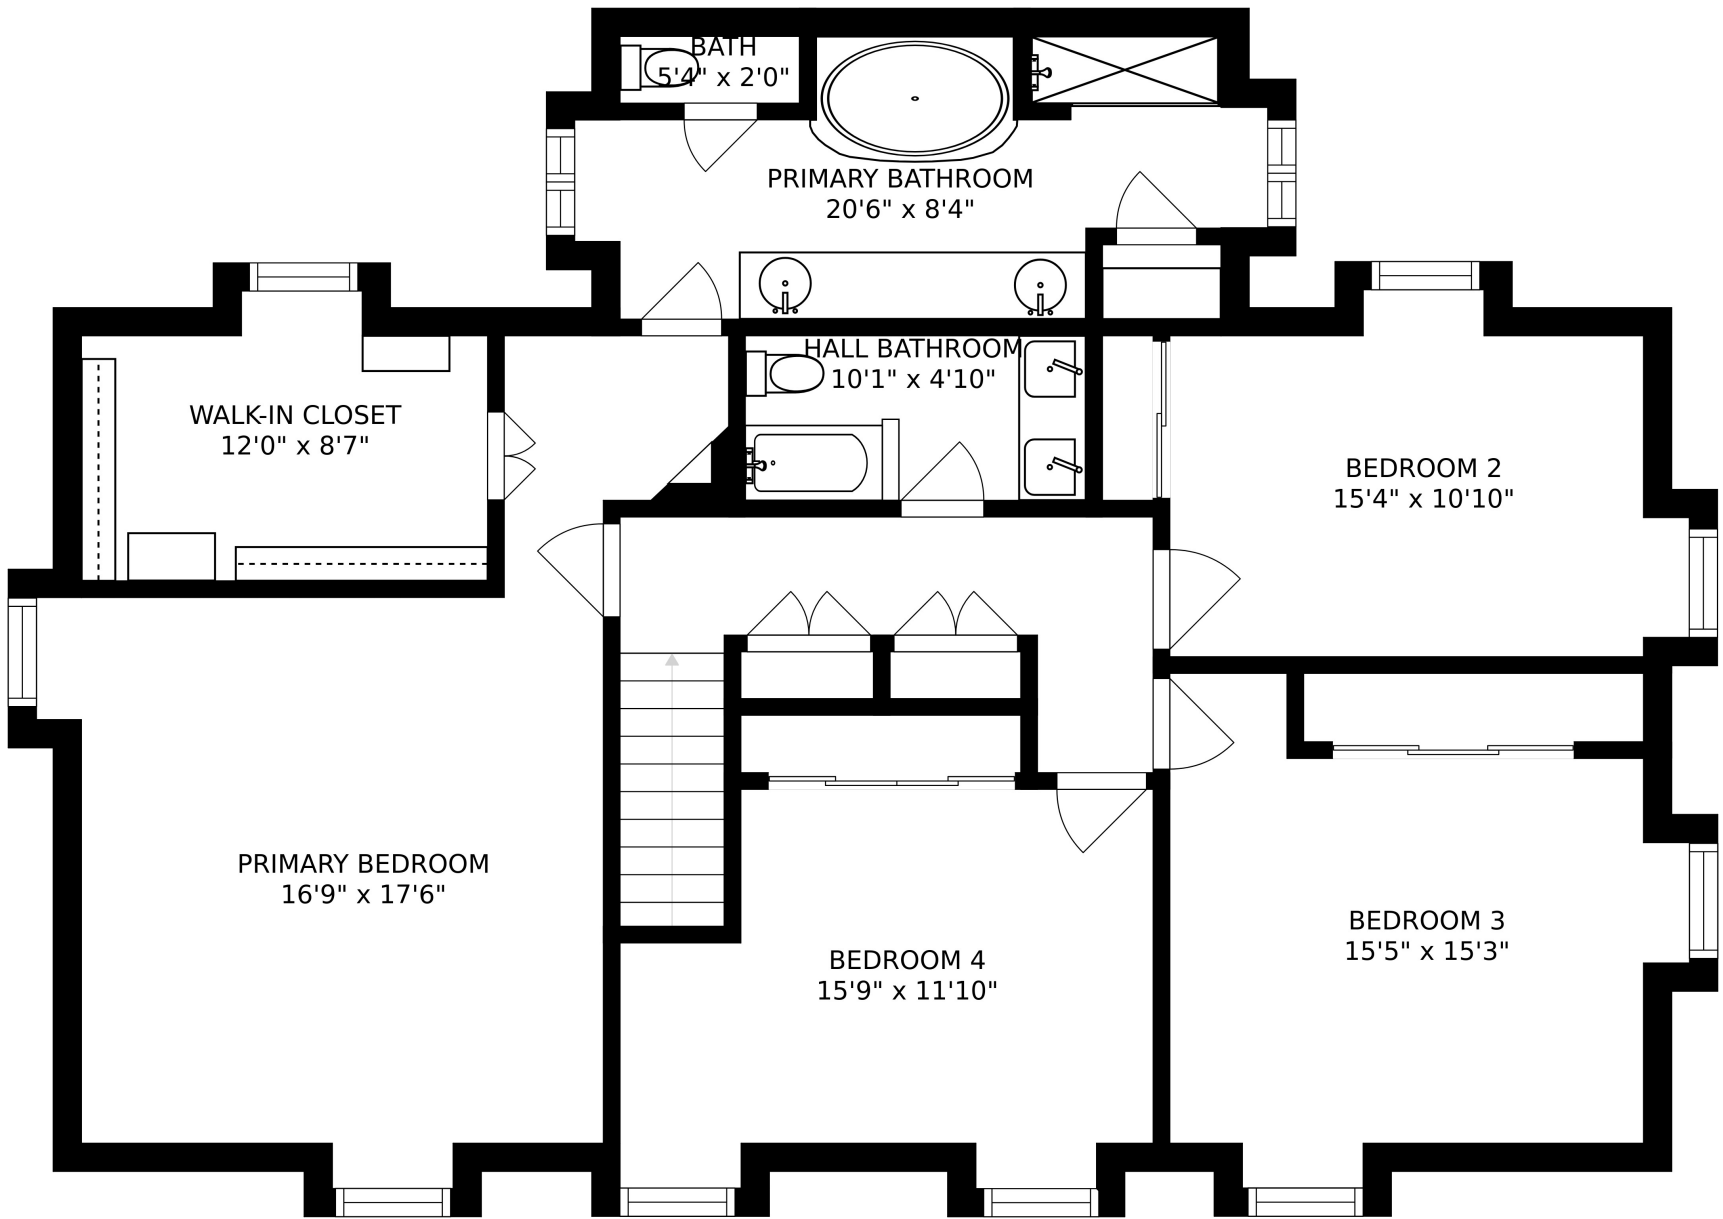

SIZES AND DIMENSIONS ARE APPROXIMATE, ACTUAL MAY VARY.

SIZES AND DIMENSIONS ARE APPROXIMATE, ACTUAL MAY VARY.

SIZES AND DIMENSIONS ARE APPROXIMATE, ACTUAL MAY VARY.

BASEMENT  
67'8" x 32'9"

REF

SIZES AND DIMENSIONS ARE APPROXIMATE, ACTUAL MAY VARY.