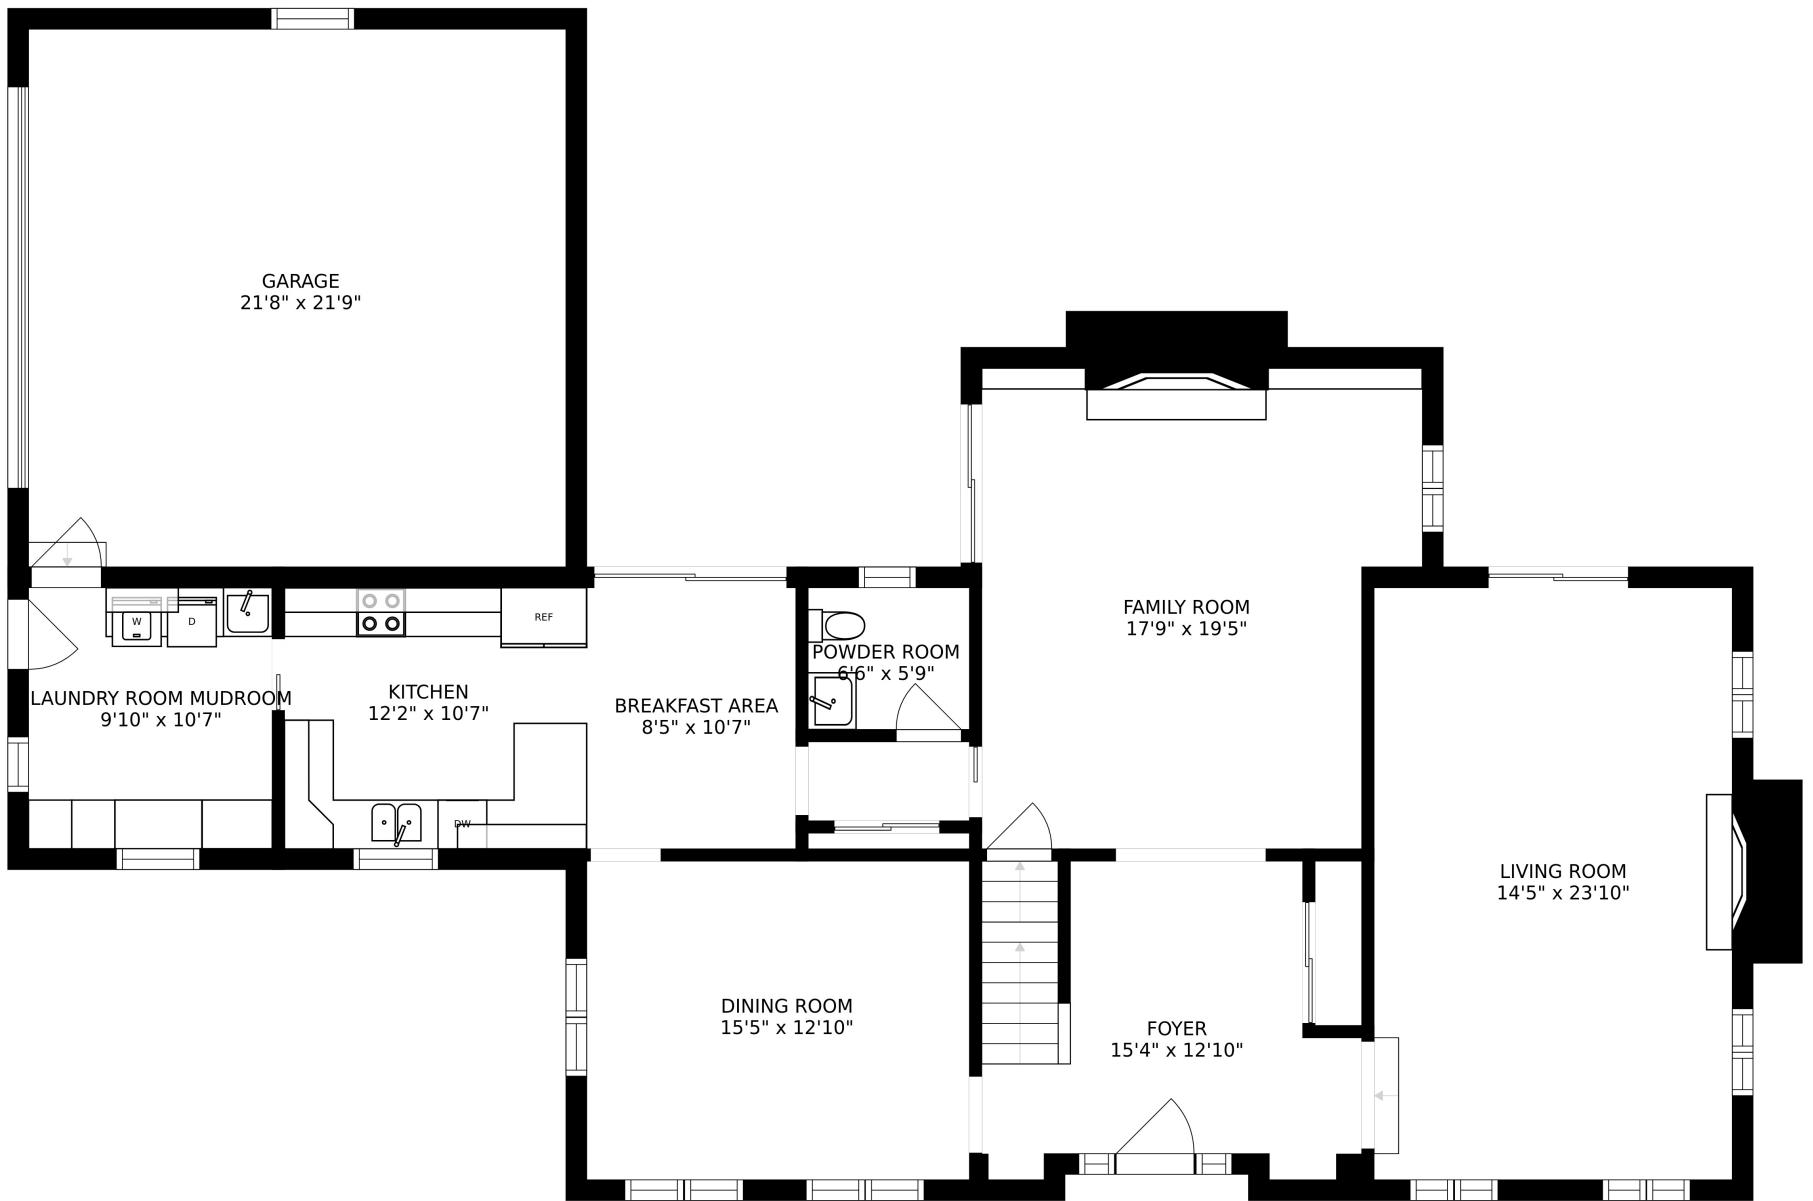

SIZES AND DIMENSIONS ARE APPROXIMATE, ACTUAL MAY VARY.

SIZES AND DIMENSIONS ARE APPROXIMATE, ACTUAL MAY VARY.

SIZES AND DIMENSIONS ARE APPROXIMATE, ACTUAL MAY VARY.

BASEMENT  
67'8" x 32'9"

REF

SIZES AND DIMENSIONS ARE APPROXIMATE, ACTUAL MAY VARY.