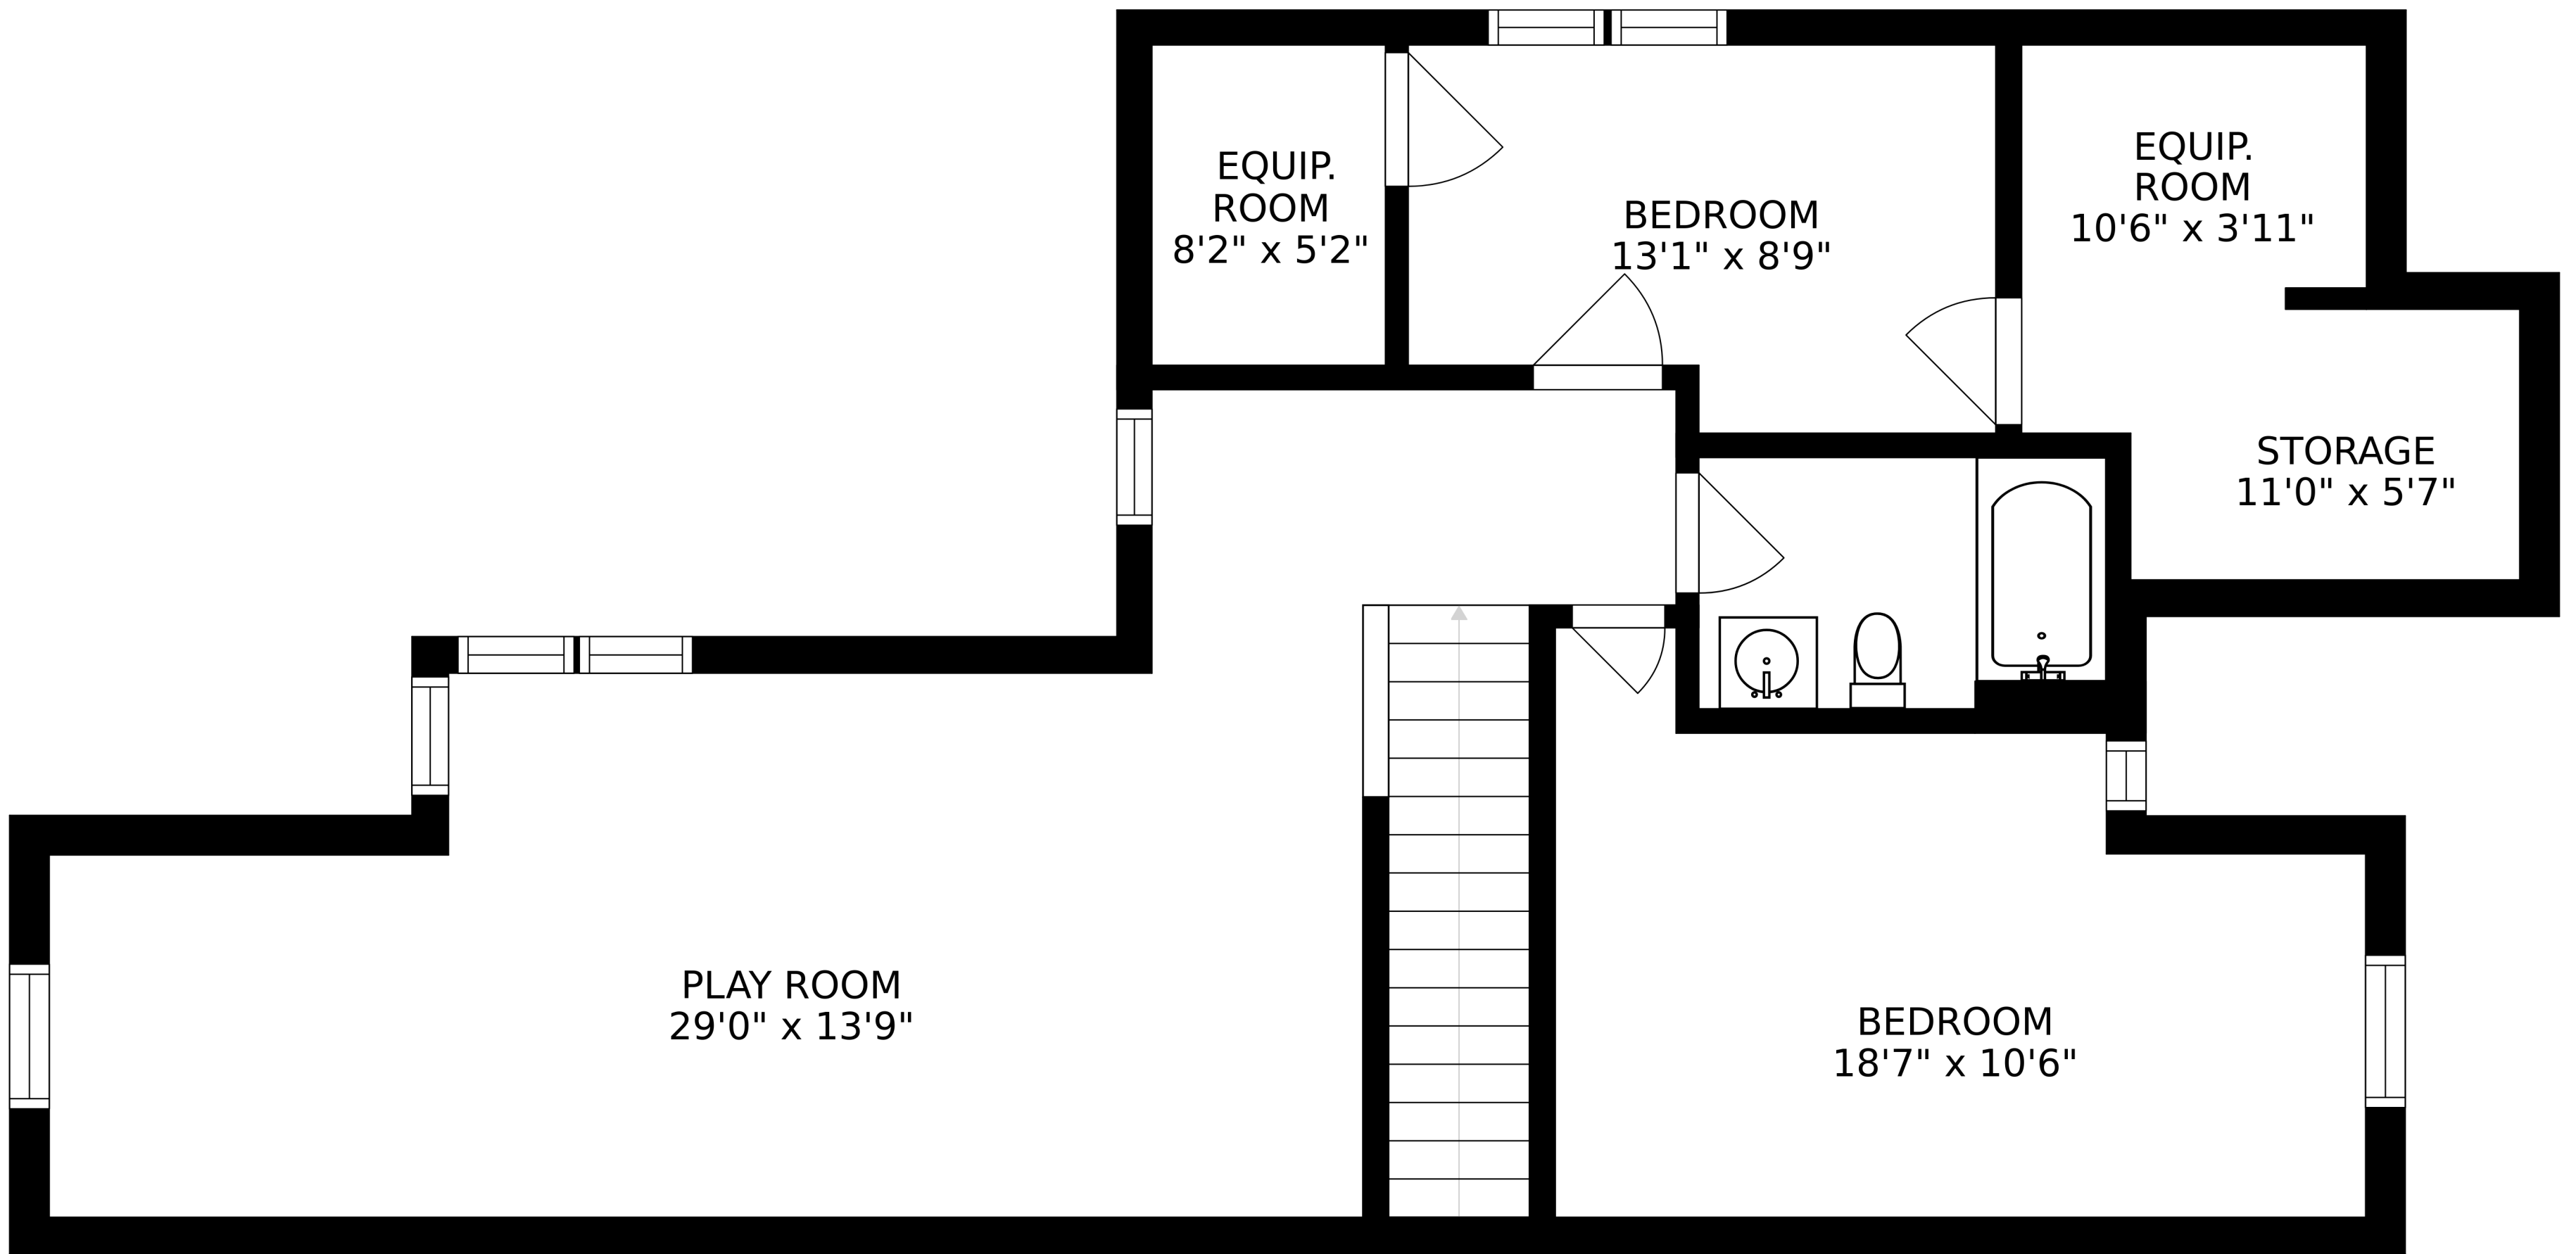

SIZES AND DIMENSIONS ARE APPROXIMATE, ACTUAL MAY VARY.

SIZES AND DIMENSIONS ARE APPROXIMATE, ACTUAL MAY VARY.

SIZES AND DIMENSIONS ARE APPROXIMATE, ACTUAL MAY VARY.

SIZES AND DIMENSIONS ARE APPROXIMATE, ACTUAL MAY VARY.

SIZES AND DIMENSIONS ARE APPROXIMATE, ACTUAL MAY VARY.

SPORTS COURT
24'1" x 41'5"

SPORTS ROOM
13'0" x 12'4"

SWIMMING POOL

CABANA+ PATIO
41'2" x 16'3"

10'6" X 8'4"

BATH

SIZES AND DIMENSIONS ARE APPROXIMATE, ACTUAL MAY VARY.

POOL /SPA
EQUIPMENT ROOM
13'8" x 8'4"