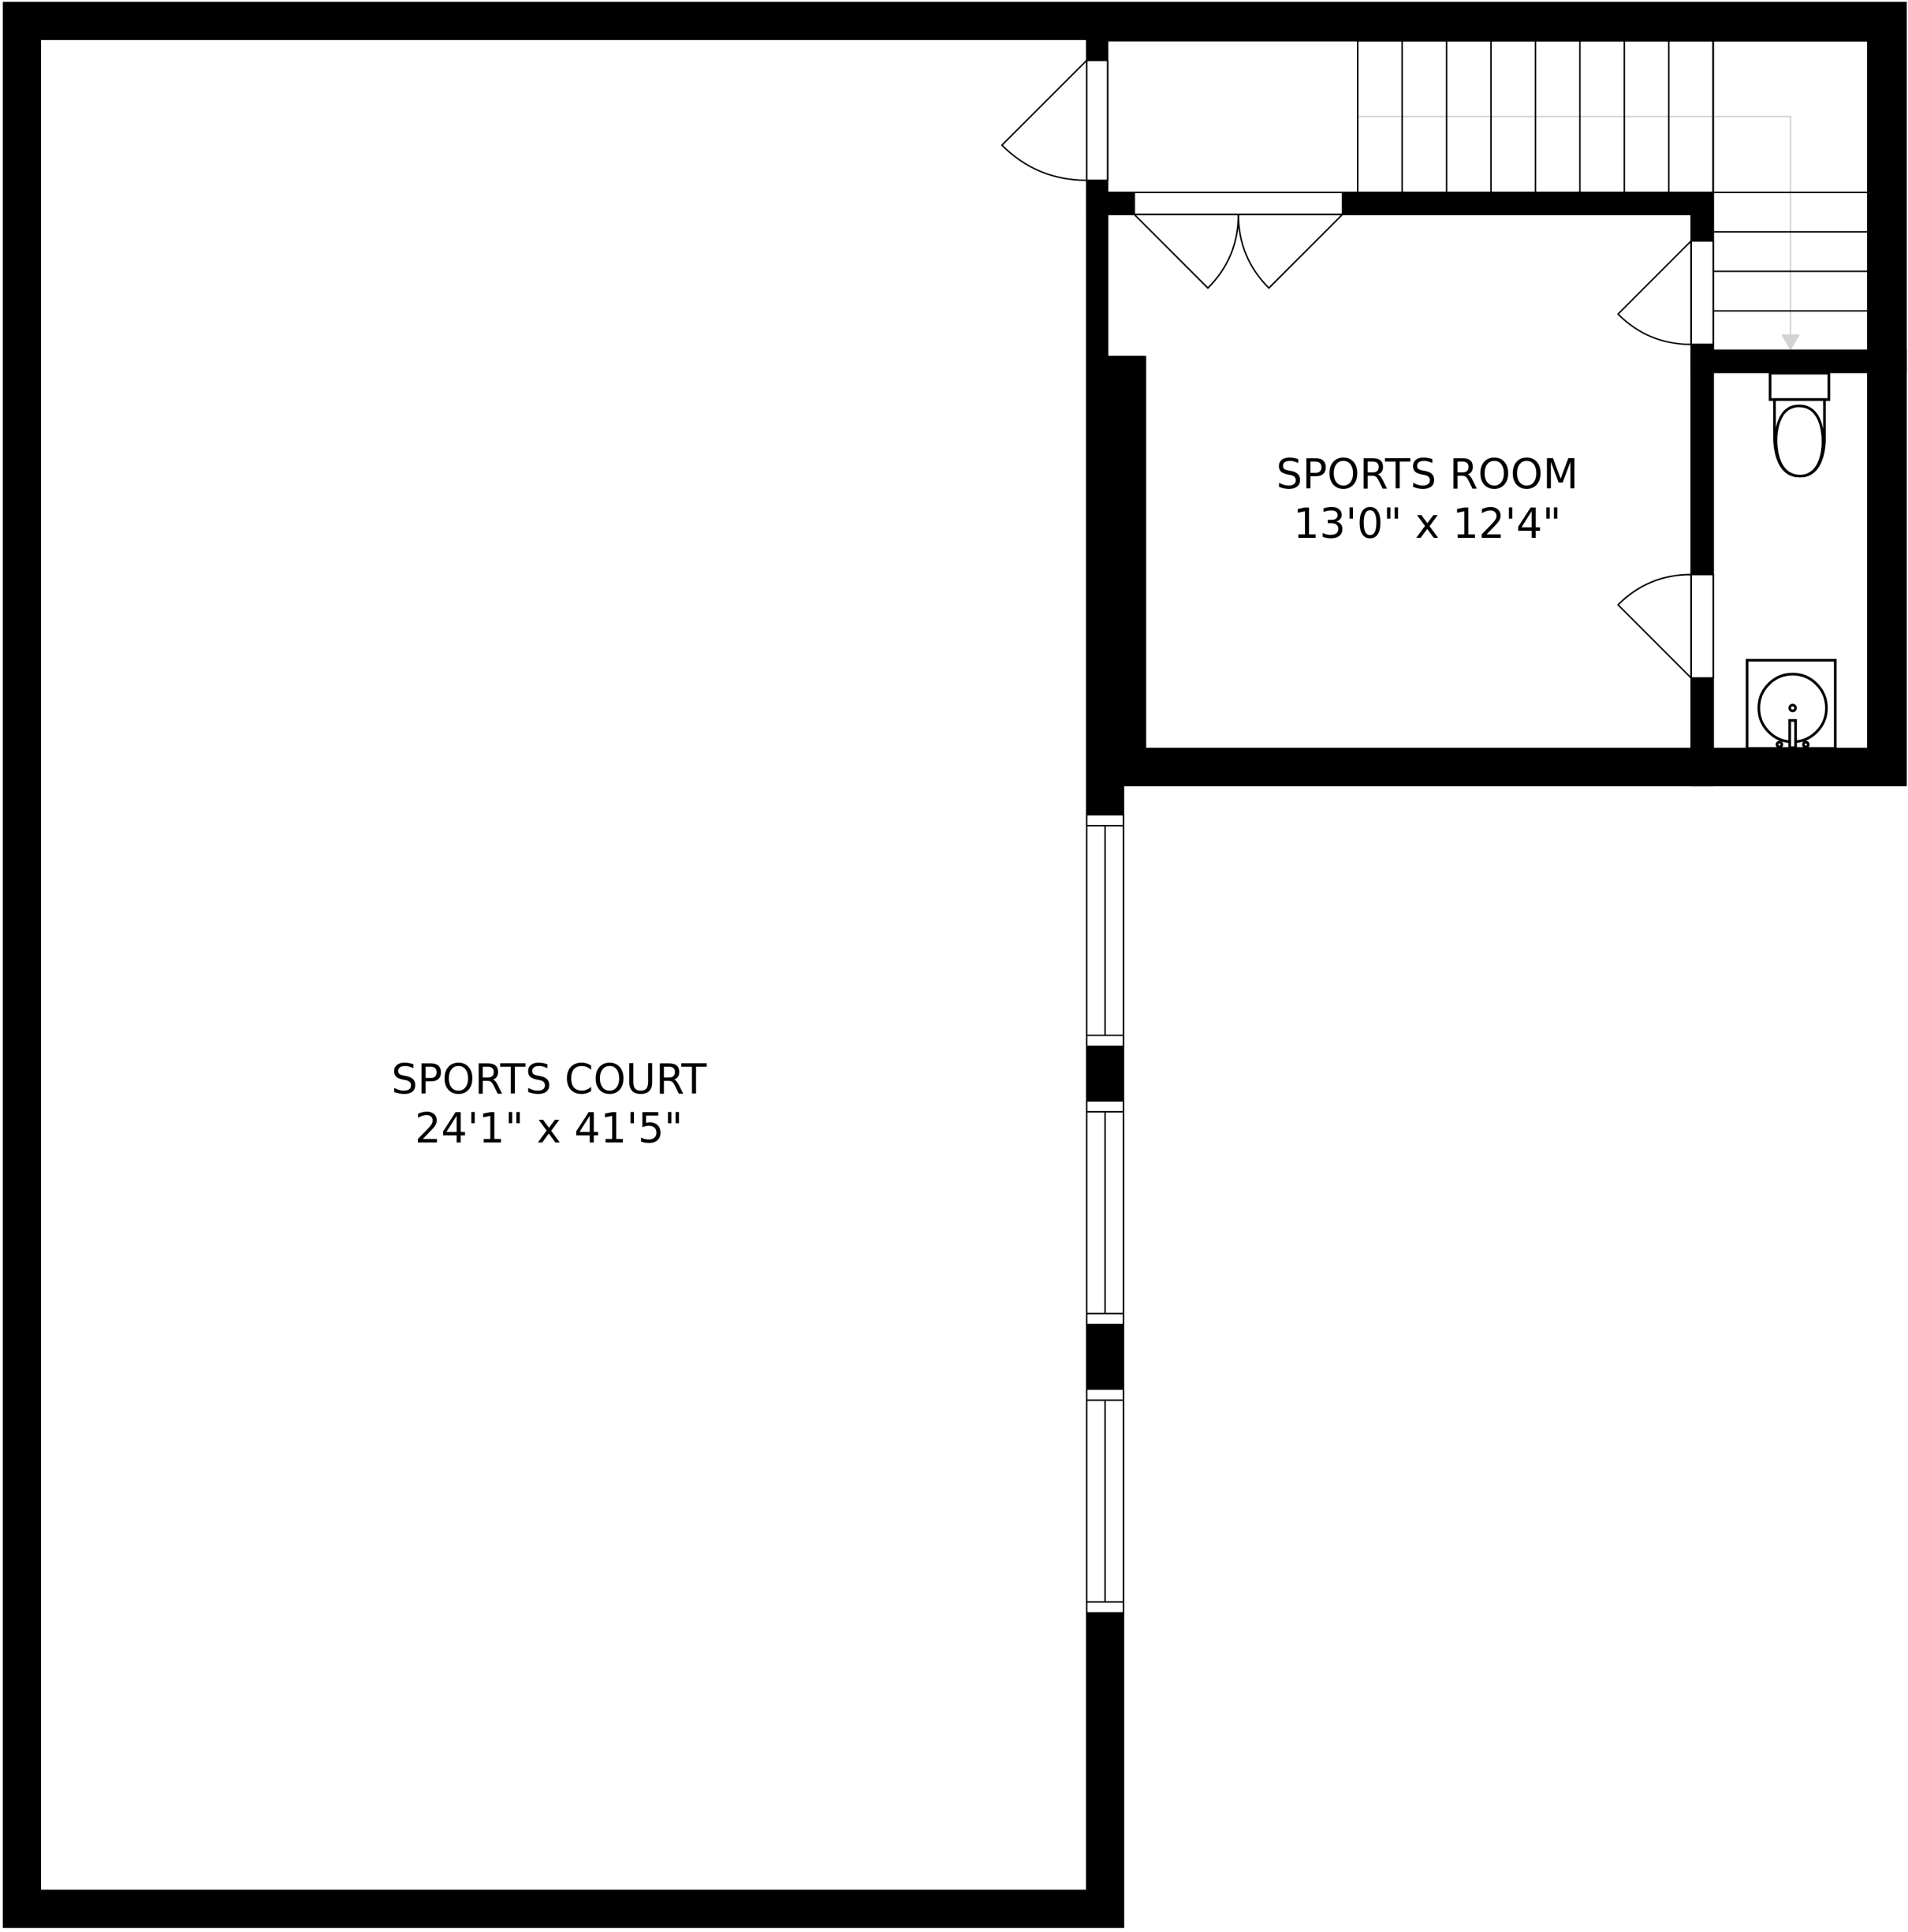

SIZES AND DIMENSIONS ARE APPROXIMATE, ACTUAL MAY VARY.

SIZES AND DIMENSIONS ARE APPROXIMATE, ACTUAL MAY VARY.

SIZES AND DIMENSIONS ARE APPROXIMATE, ACTUAL MAY VARY.

SIZES AND DIMENSIONS ARE APPROXIMATE, ACTUAL MAY VARY.

SIZES AND DIMENSIONS ARE APPROXIMATE, ACTUAL MAY VARY.

SPORTS COURT
24'1" x 41'5"

SPORTS ROOM
13'0" x 12'4"

SWIMMING POOL

CABANA+ PATIO
41'2" x 16'3"

10'6" X 8'4"

BATH

SIZES AND DIMENSIONS ARE APPROXIMATE, ACTUAL MAY VARY.

POOL /SPA
EQUIPMENT ROOM
13'8" x 8'4"