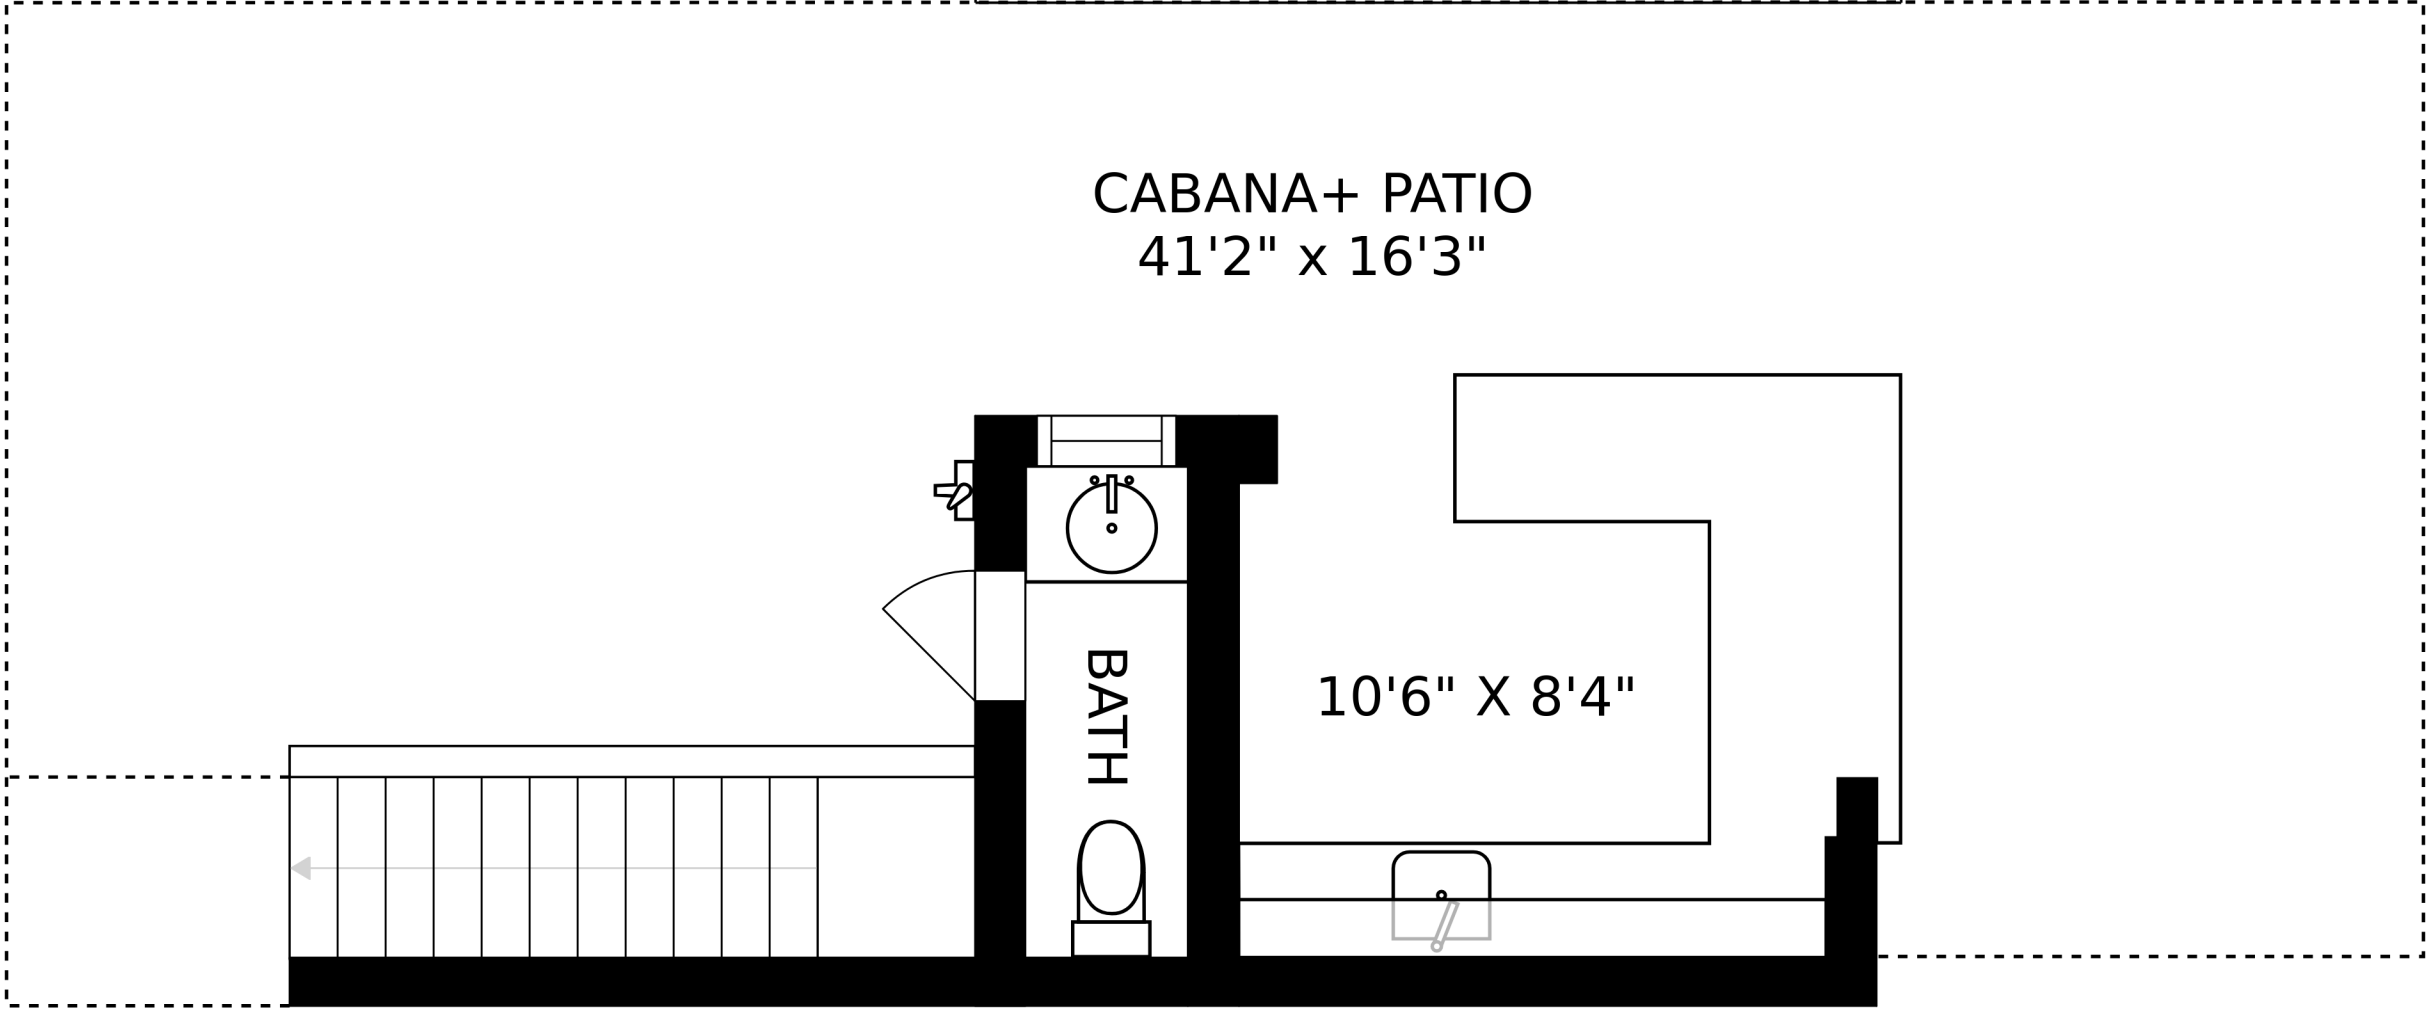

SIZES AND DIMENSIONS ARE APPROXIMATE, ACTUAL MAY VARY.

SPORTS COURT
24'1" x 41'5"

SPORTS ROOM
13'0" x 12'4"

SWIMMING POOL

CABANA+ PATIO
41'2" x 16'3"

10'6" X 8'4"

BATH

SIZES AND DIMENSIONS ARE APPROXIMATE, ACTUAL MAY VARY.

POOL /SPA
EQUIPMENT ROOM
13'8" x 8'4"