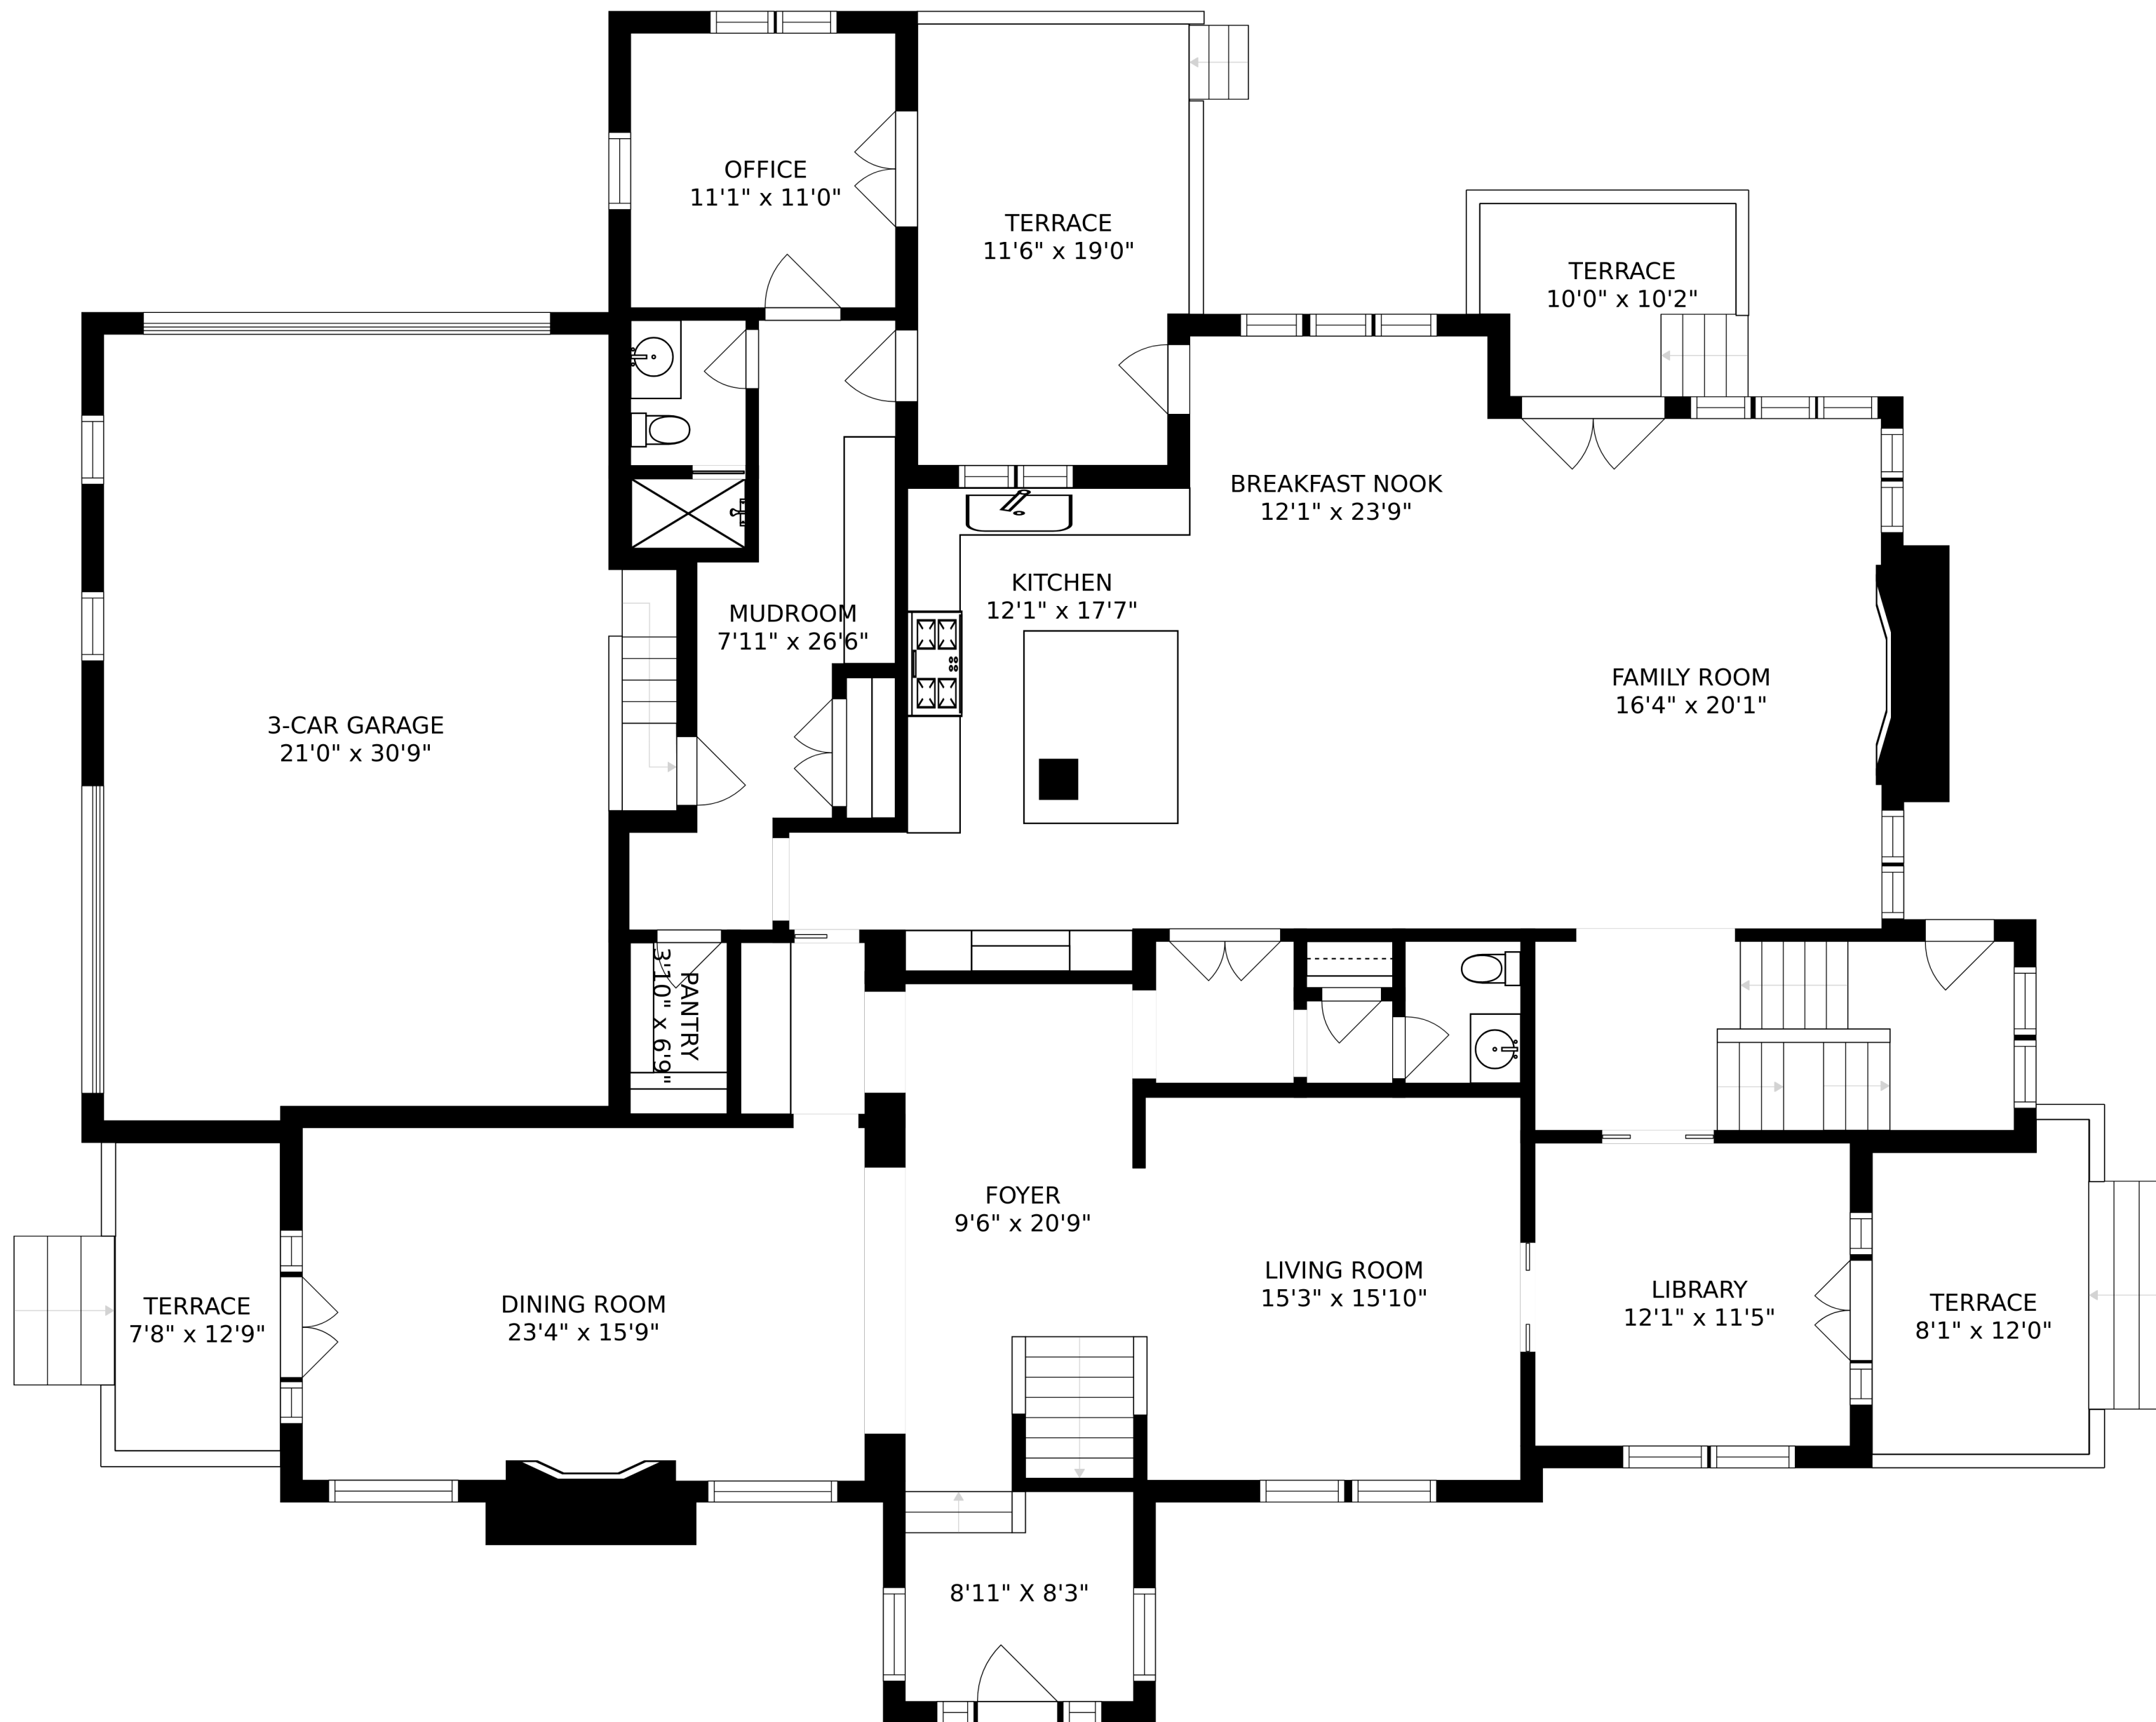

SIZES AND DIMENSIONS ARE APPROXIMATE, ACTUAL MAY VARY.

SIZES AND DIMENSIONS ARE APPROXIMATE, ACTUAL MAY VARY.

SIZES AND DIMENSIONS ARE APPROXIMATE, ACTUAL MAY VARY.

SIZES AND DIMENSIONS ARE APPROXIMATE, ACTUAL MAY VARY.

SIZES AND DIMENSIONS ARE APPROXIMATE, ACTUAL MAY VARY.

SPORTS COURT
24'1" x 41'5"

SPORTS ROOM
13'0" x 12'4"

SWIMMING POOL

CABANA+ PATIO
41'2" x 16'3"

10'6" X 8'4"

BATH

SIZES AND DIMENSIONS ARE APPROXIMATE, ACTUAL MAY VARY.

POOL /SPA
EQUIPMENT ROOM
13'8" x 8'4"