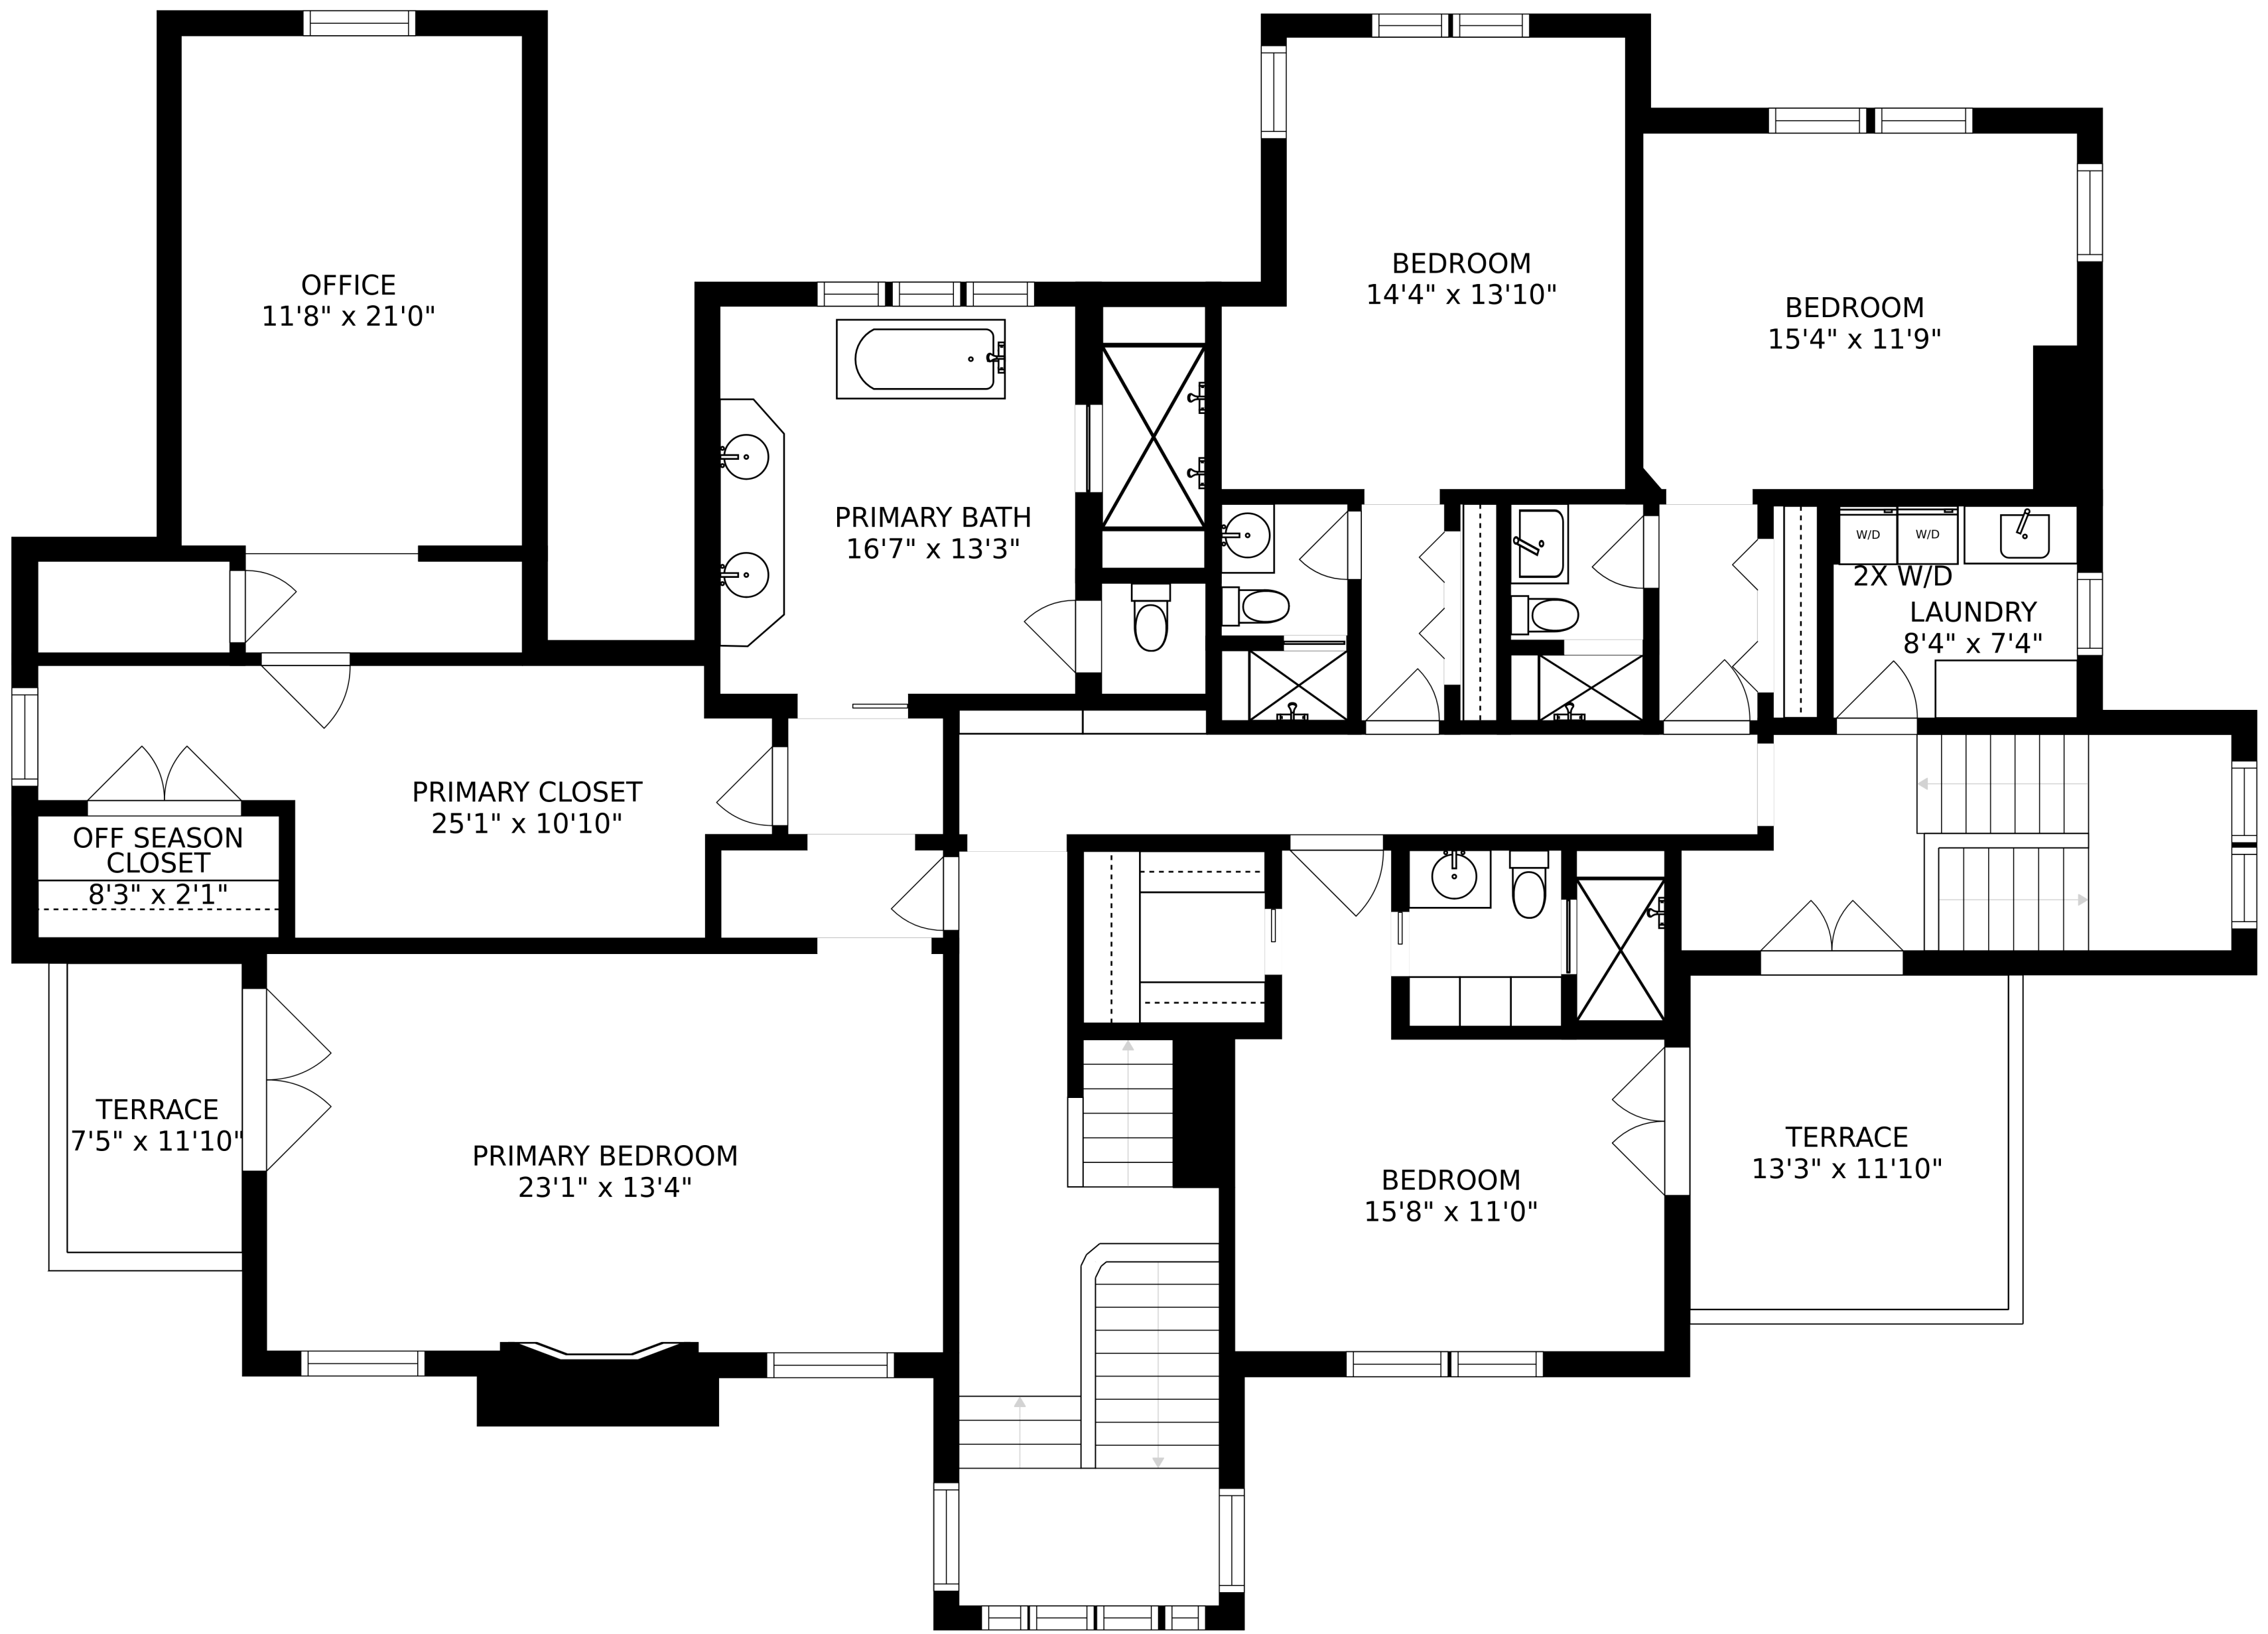

SIZES AND DIMENSIONS ARE APPROXIMATE, ACTUAL MAY VARY.

SIZES AND DIMENSIONS ARE APPROXIMATE, ACTUAL MAY VARY.

SIZES AND DIMENSIONS ARE APPROXIMATE, ACTUAL MAY VARY.

SIZES AND DIMENSIONS ARE APPROXIMATE, ACTUAL MAY VARY.

SIZES AND DIMENSIONS ARE APPROXIMATE, ACTUAL MAY VARY.

SPORTS COURT
24'1" x 41'5"

SPORTS ROOM
13'0" x 12'4"

SWIMMING POOL

CABANA+ PATIO
41'2" x 16'3"

10'6" X 8'4"

BATH

SIZES AND DIMENSIONS ARE APPROXIMATE, ACTUAL MAY VARY.

POOL /SPA
EQUIPMENT ROOM
13'8" x 8'4"