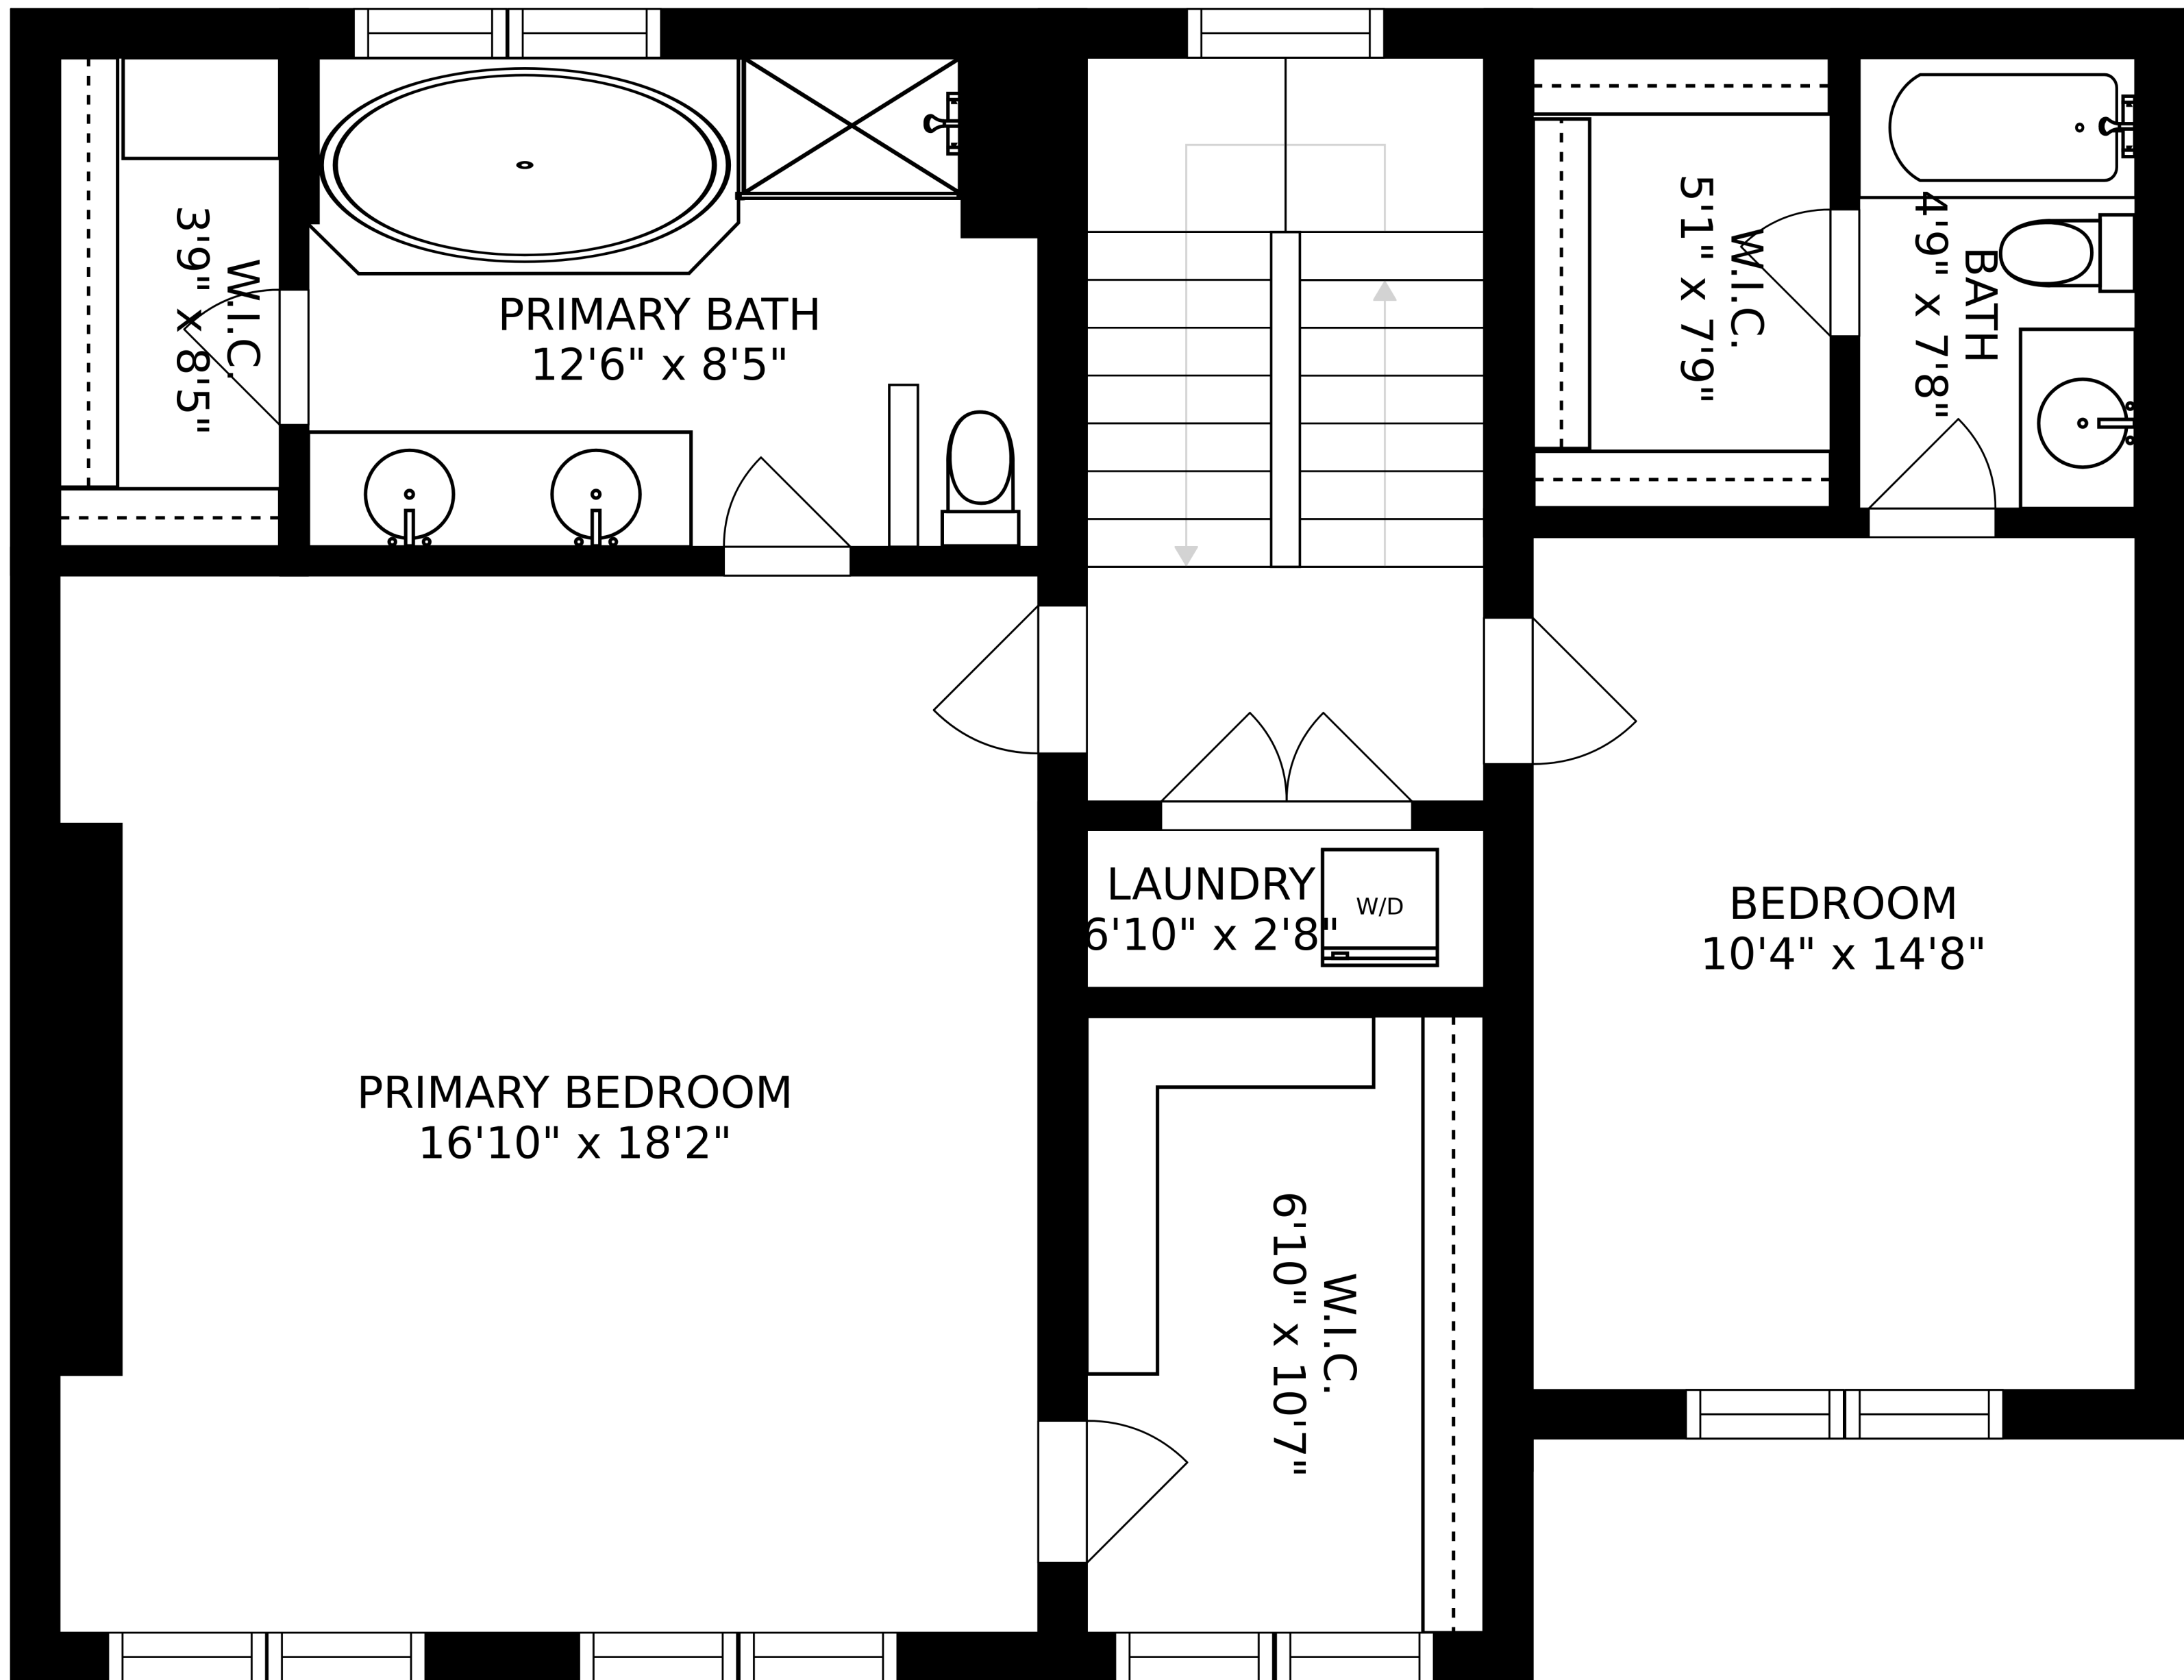

SIZES AND DIMENSIONS ARE APPROXIMATE, ACTUAL MAY VARY.

BEDROOM
13'9" x 15'2"

BATH
4'4" x 7'9"

OPEN TO BELOW

TERRACE
18'4" x 23'6"

SIZES AND DIMENSIONS ARE APPROXIMATE, ACTUAL MAY VARY.

SIZES AND DIMENSIONS ARE APPROXIMATE, ACTUAL MAY VARY.

SIZES AND DIMENSIONS ARE APPROXIMATE, ACTUAL MAY VARY.