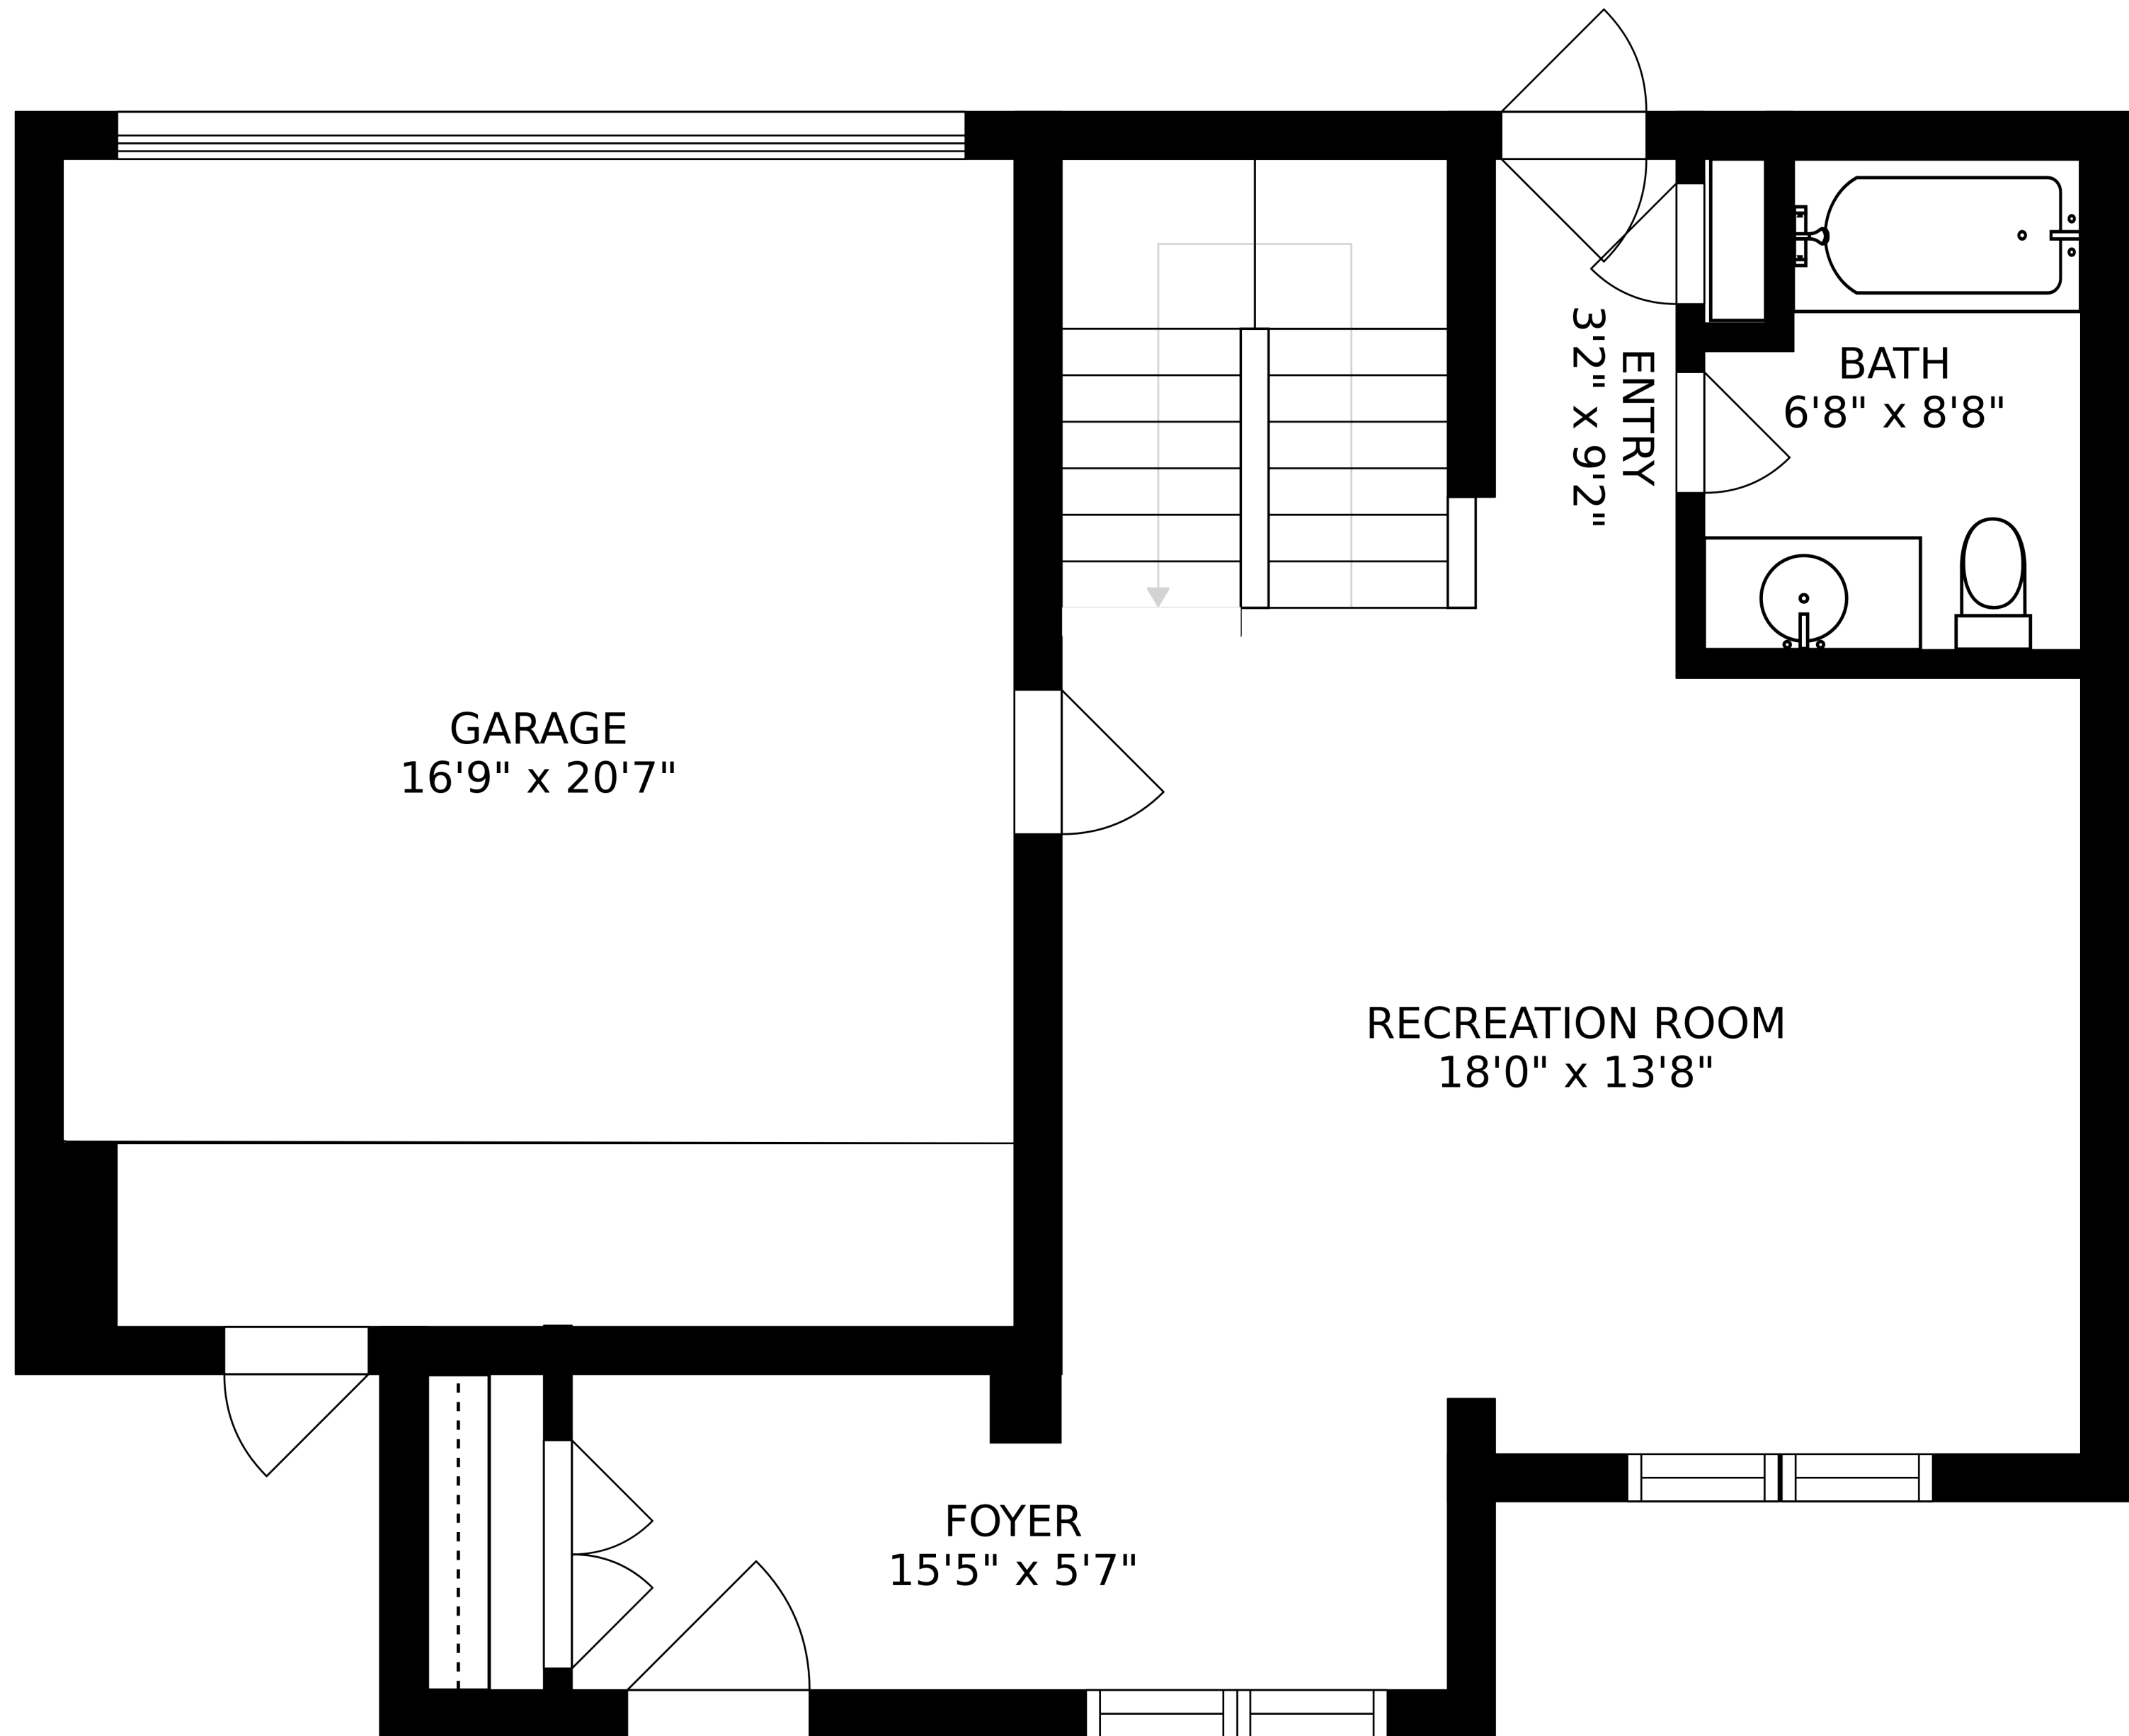

SIZES AND DIMENSIONS ARE APPROXIMATE, ACTUAL MAY VARY.

BEDROOM
13'9" x 15'2"

BATH
4'4" x 7'9"

OPEN TO BELOW

TERRACE
18'4" x 23'6"

SIZES AND DIMENSIONS ARE APPROXIMATE, ACTUAL MAY VARY.

SIZES AND DIMENSIONS ARE APPROXIMATE, ACTUAL MAY VARY.

SIZES AND DIMENSIONS ARE APPROXIMATE, ACTUAL MAY VARY.