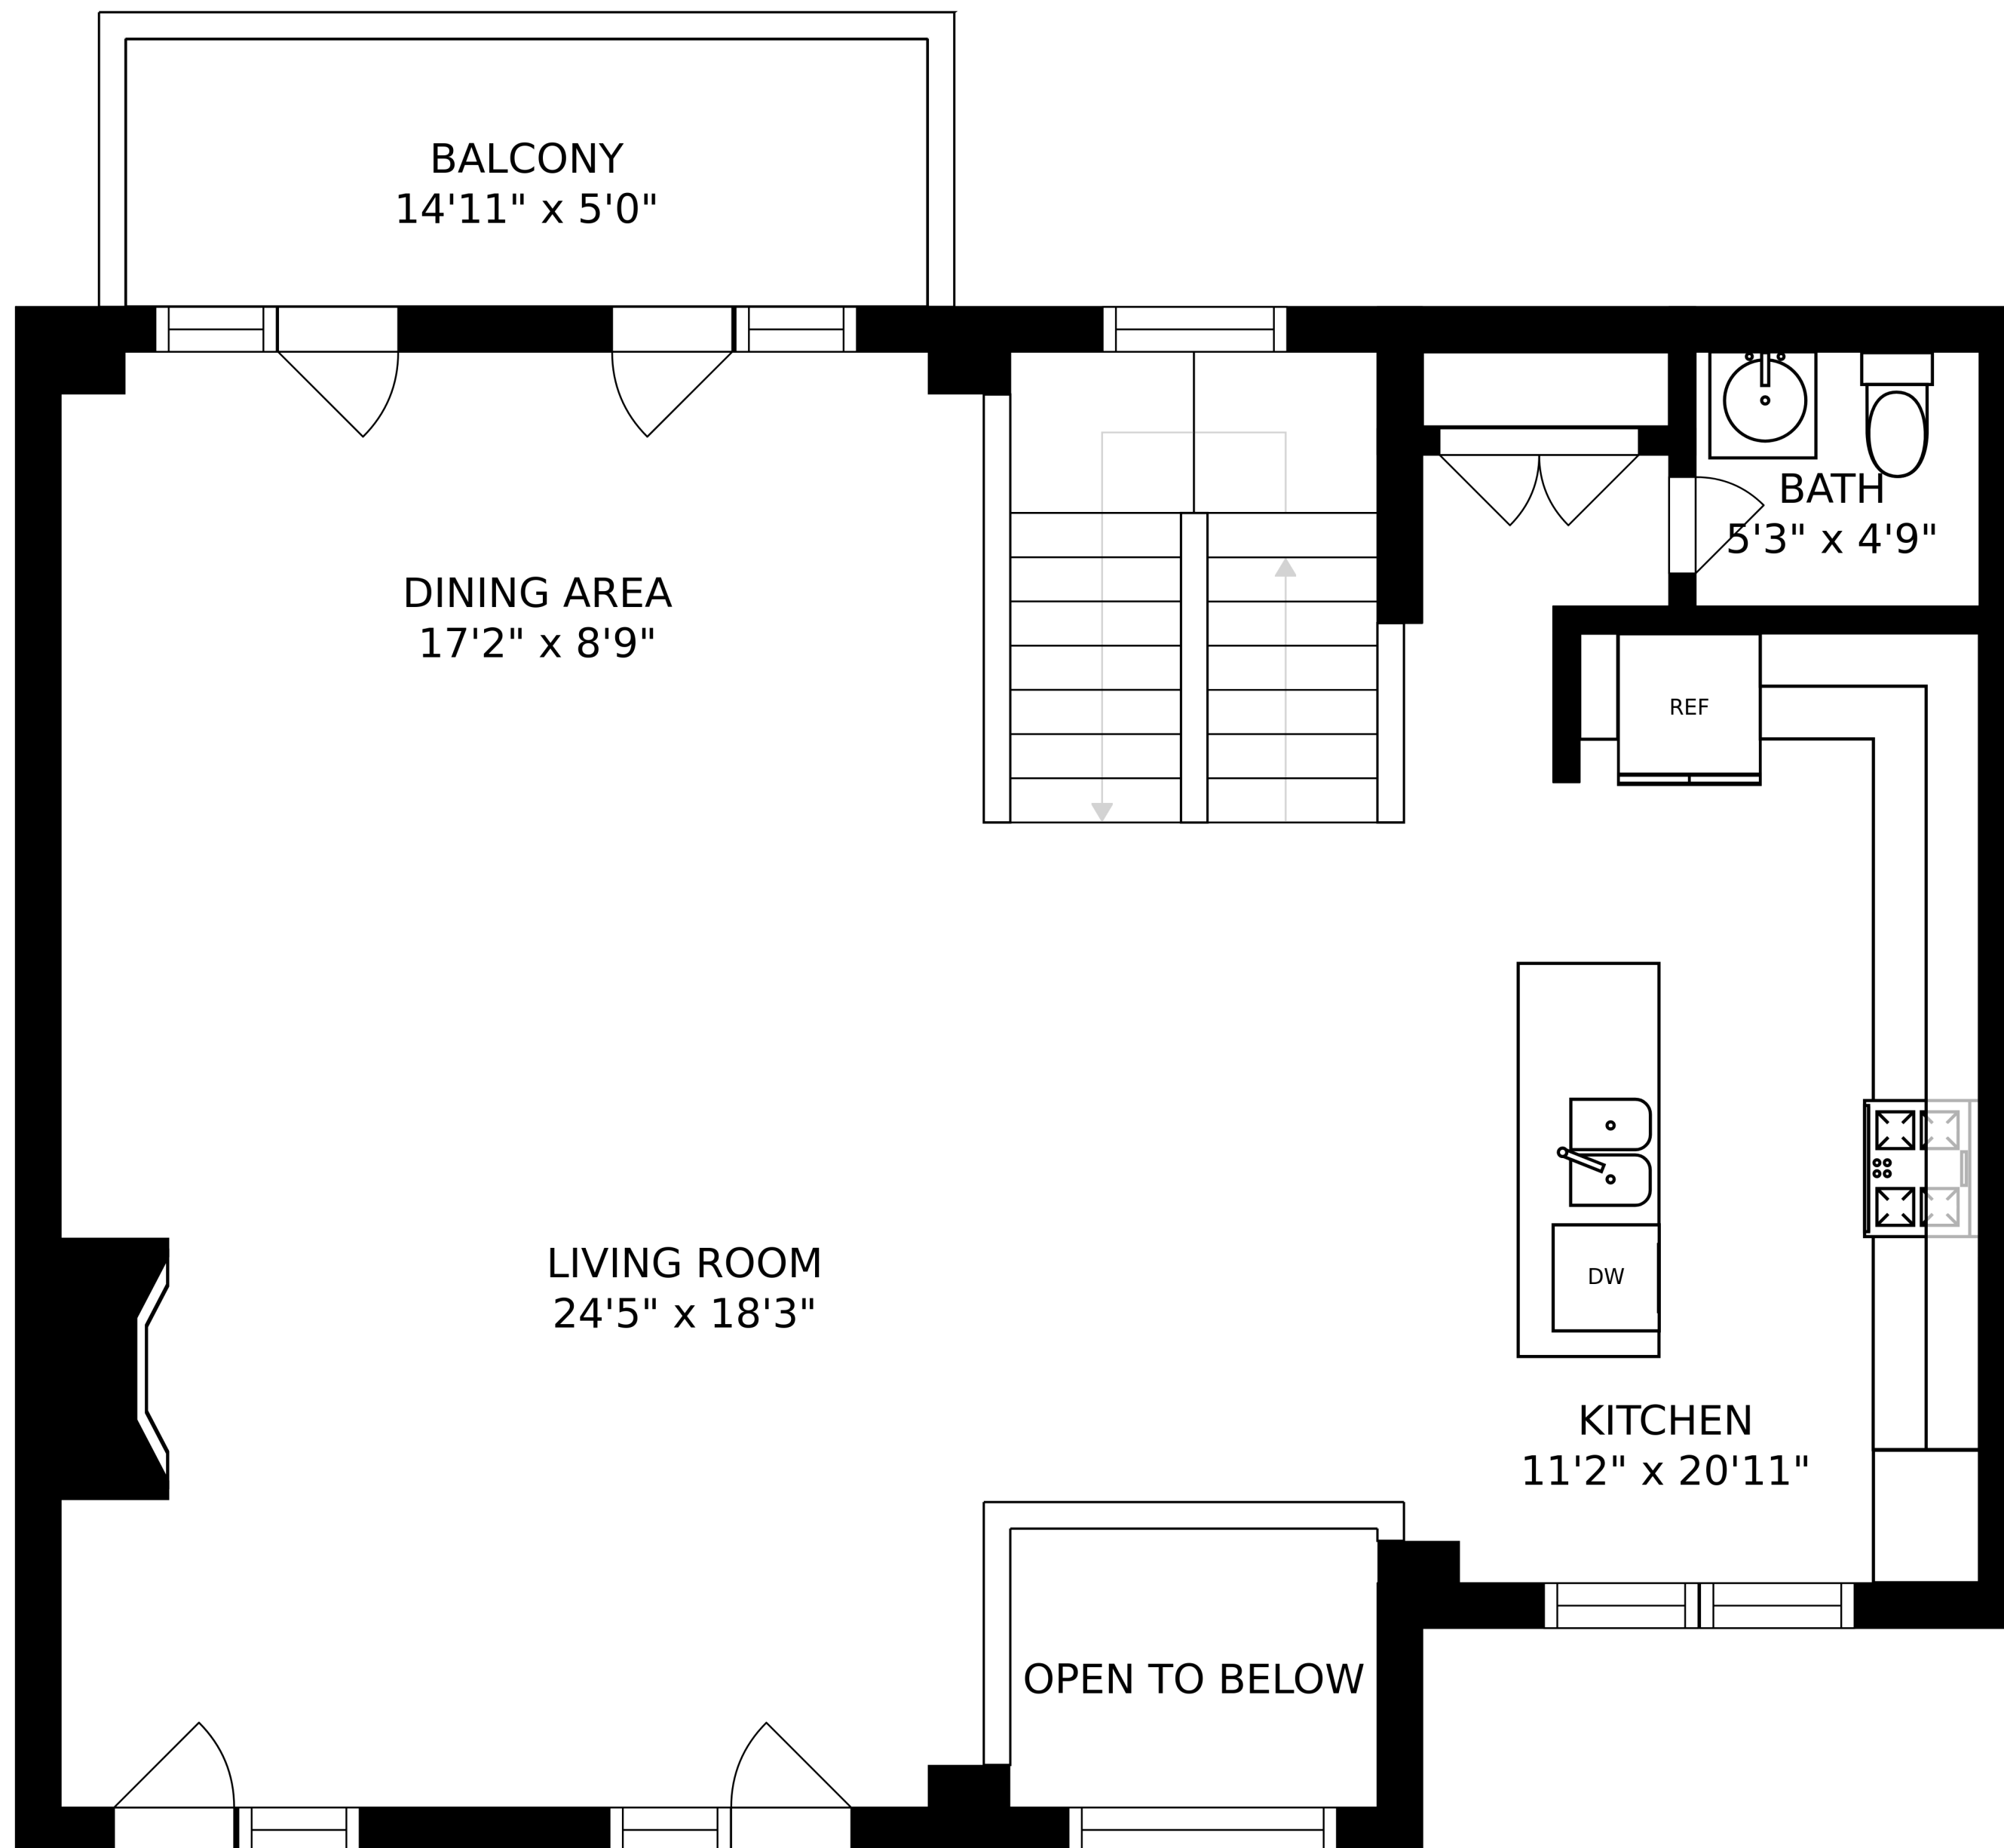

SIZES AND DIMENSIONS ARE APPROXIMATE, ACTUAL MAY VARY.

BEDROOM
13'9" x 15'2"

BATH
4'4" x 7'9"

OPEN TO BELOW

TERRACE
18'4" x 23'6"

SIZES AND DIMENSIONS ARE APPROXIMATE, ACTUAL MAY VARY.

SIZES AND DIMENSIONS ARE APPROXIMATE, ACTUAL MAY VARY.

SIZES AND DIMENSIONS ARE APPROXIMATE, ACTUAL MAY VARY.