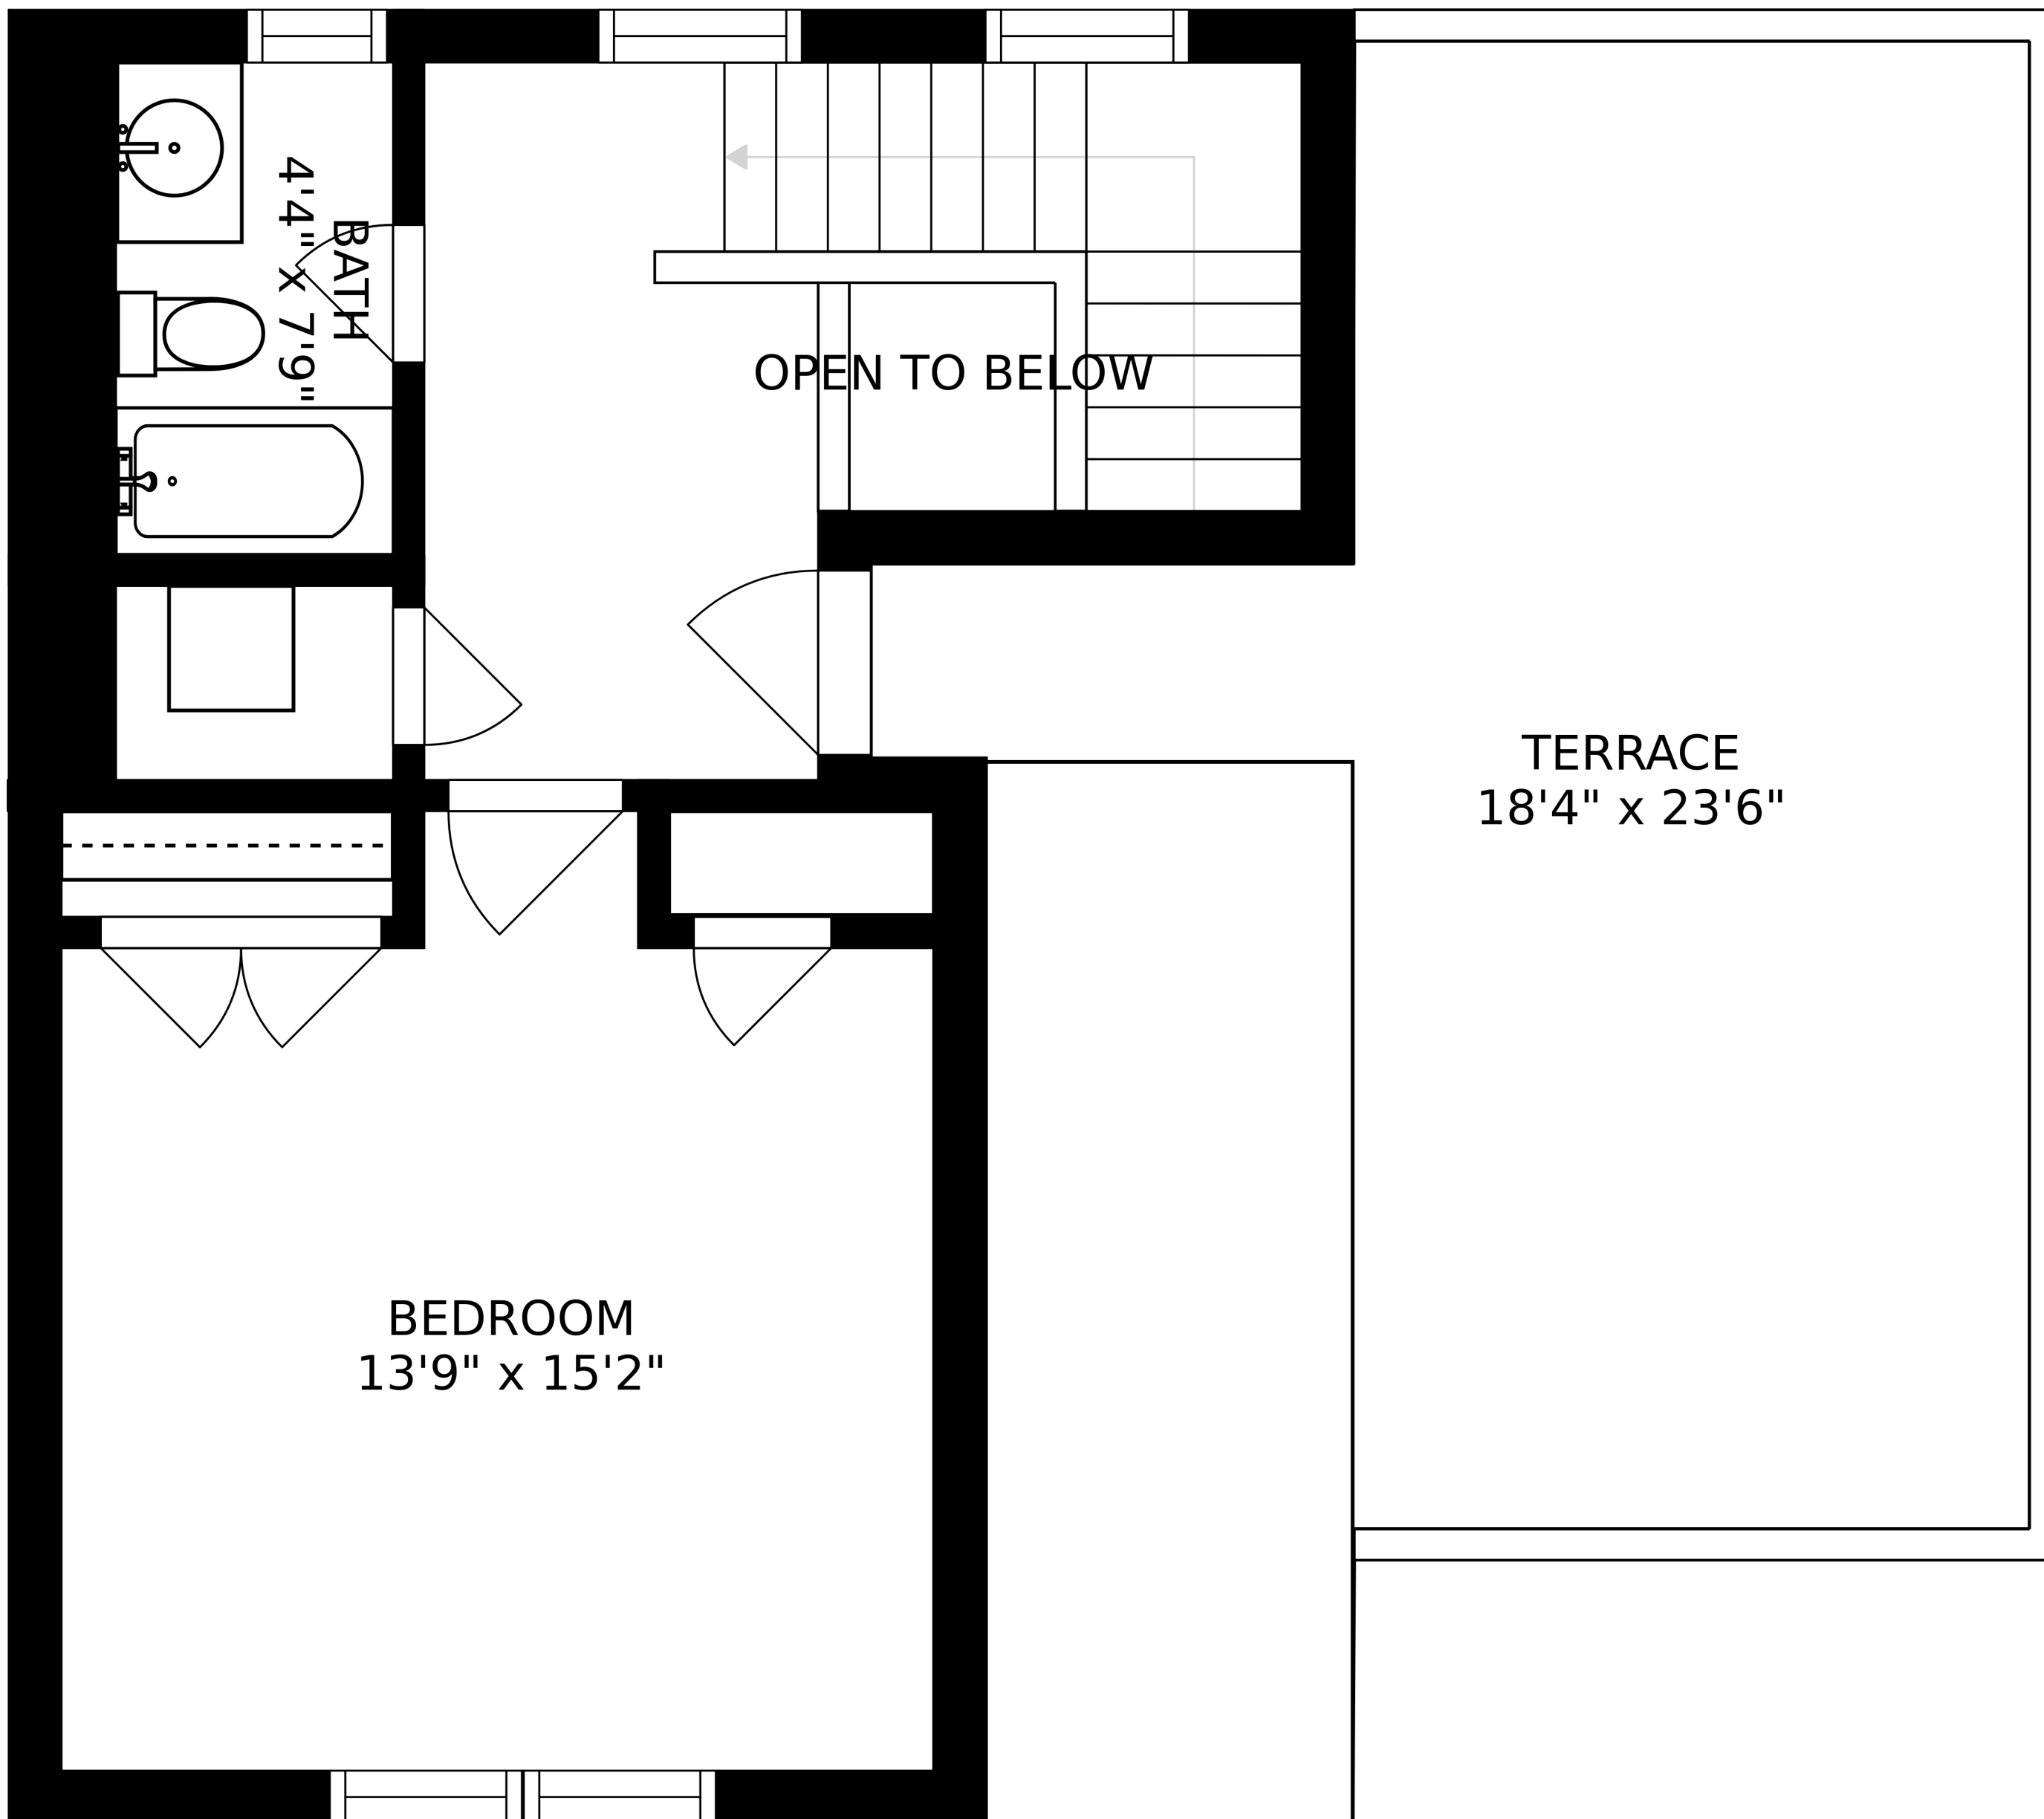

SIZES AND DIMENSIONS ARE APPROXIMATE, ACTUAL MAY VARY.

BEDROOM
13'9" x 15'2"

BATH
4'4" x 7'9"

OPEN TO BELOW

TERRACE
18'4" x 23'6"

SIZES AND DIMENSIONS ARE APPROXIMATE, ACTUAL MAY VARY.

SIZES AND DIMENSIONS ARE APPROXIMATE, ACTUAL MAY VARY.

SIZES AND DIMENSIONS ARE APPROXIMATE, ACTUAL MAY VARY.