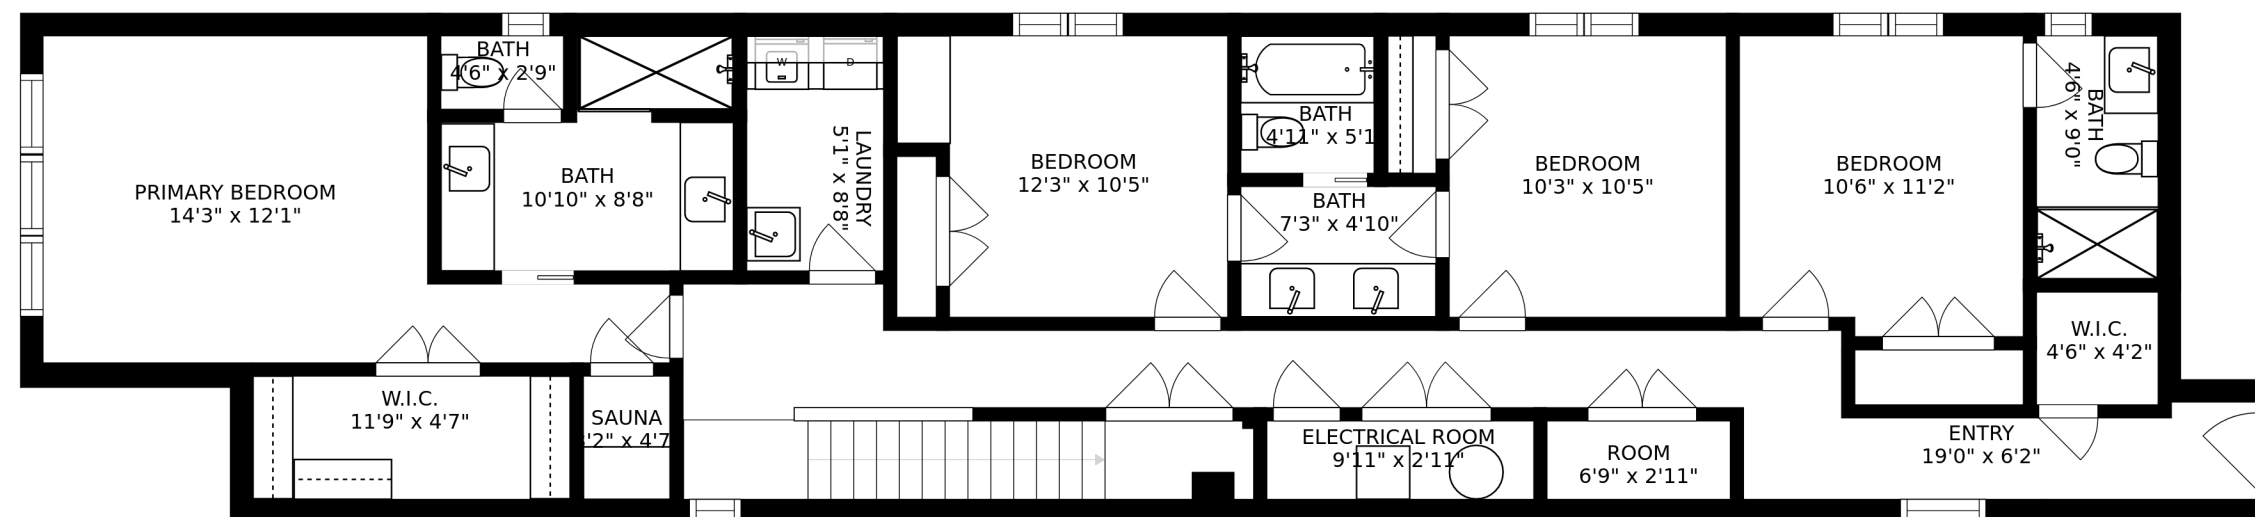

FLOOR 3

FLOOR 2

FLOOR 1

SIZES AND DIMENSIONS ARE APPROXIMATE, ACTUAL MAY VARY.

ROOF-TOP DECK
19'1" x 24'3"

SIZES AND DIMENSIONS ARE APPROXIMATE, ACTUAL MAY VARY.

SIZES AND DIMENSIONS ARE APPROXIMATE, ACTUAL MAY VARY.

SIZES AND DIMENSIONS ARE APPROXIMATE, ACTUAL MAY VARY.