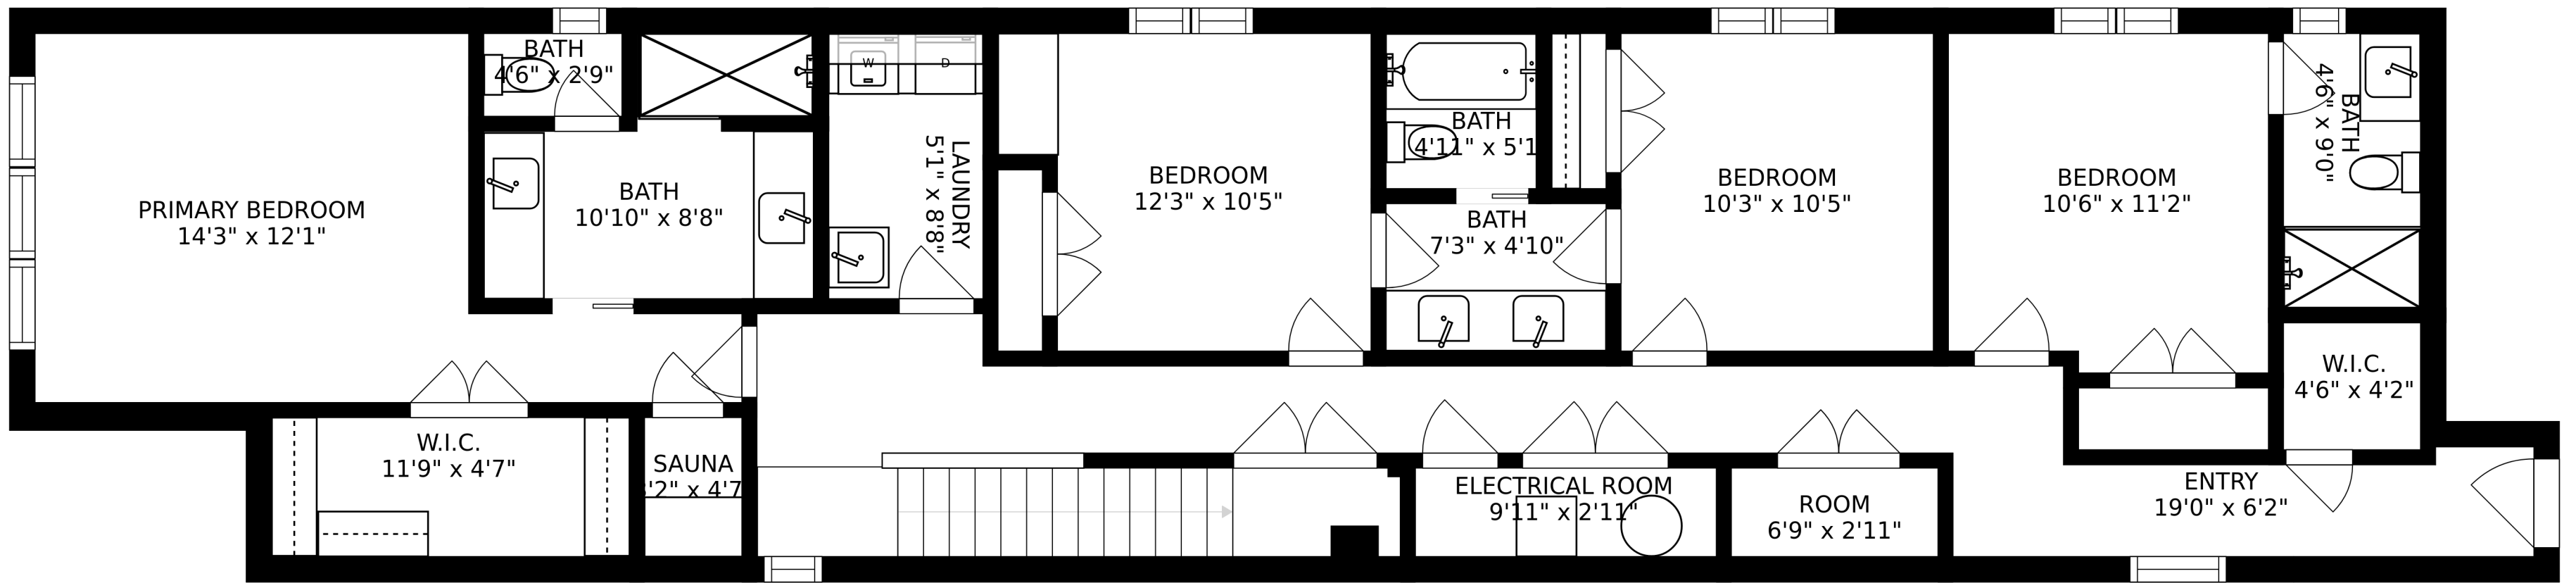

FLOOR 3

FLOOR 2

FLOOR 1

SIZES AND DIMENSIONS ARE APPROXIMATE, ACTUAL MAY VARY.

ROOF-TOP DECK
19'1" x 24'3"

SIZES AND DIMENSIONS ARE APPROXIMATE, ACTUAL MAY VARY.

SIZES AND DIMENSIONS ARE APPROXIMATE, ACTUAL MAY VARY.

SIZES AND DIMENSIONS ARE APPROXIMATE, ACTUAL MAY VARY.