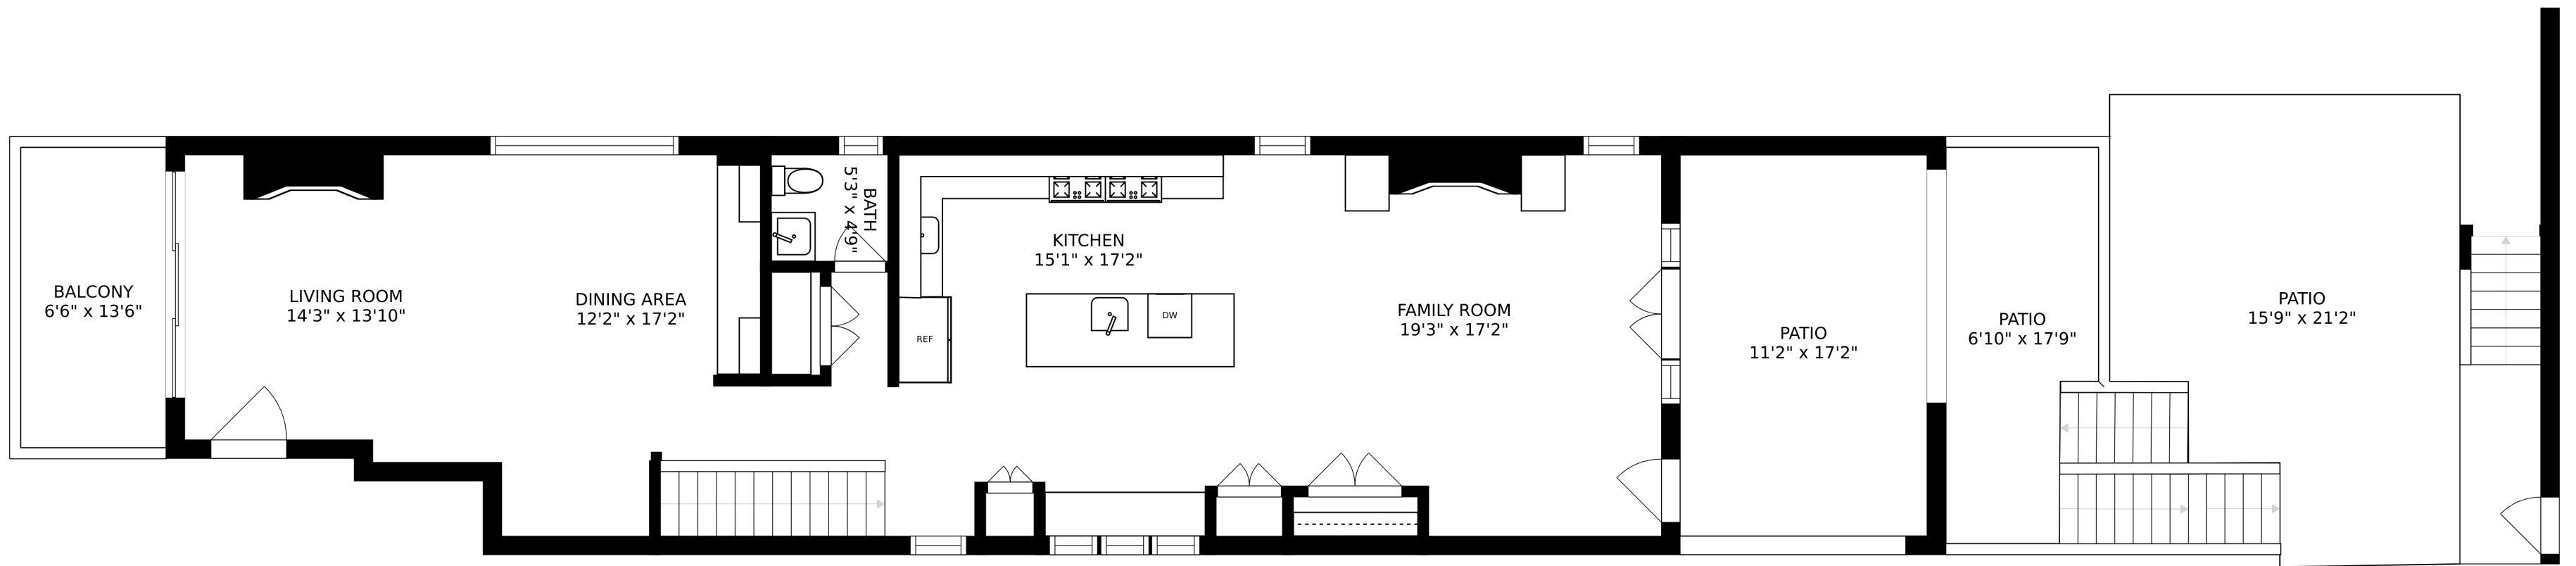

FLOOR 3

FLOOR 2

FLOOR 1

SIZES AND DIMENSIONS ARE APPROXIMATE, ACTUAL MAY VARY.

ROOF-TOP DECK
19'1" x 24'3"

SIZES AND DIMENSIONS ARE APPROXIMATE, ACTUAL MAY VARY.

SIZES AND DIMENSIONS ARE APPROXIMATE, ACTUAL MAY VARY.

SIZES AND DIMENSIONS ARE APPROXIMATE, ACTUAL MAY VARY.