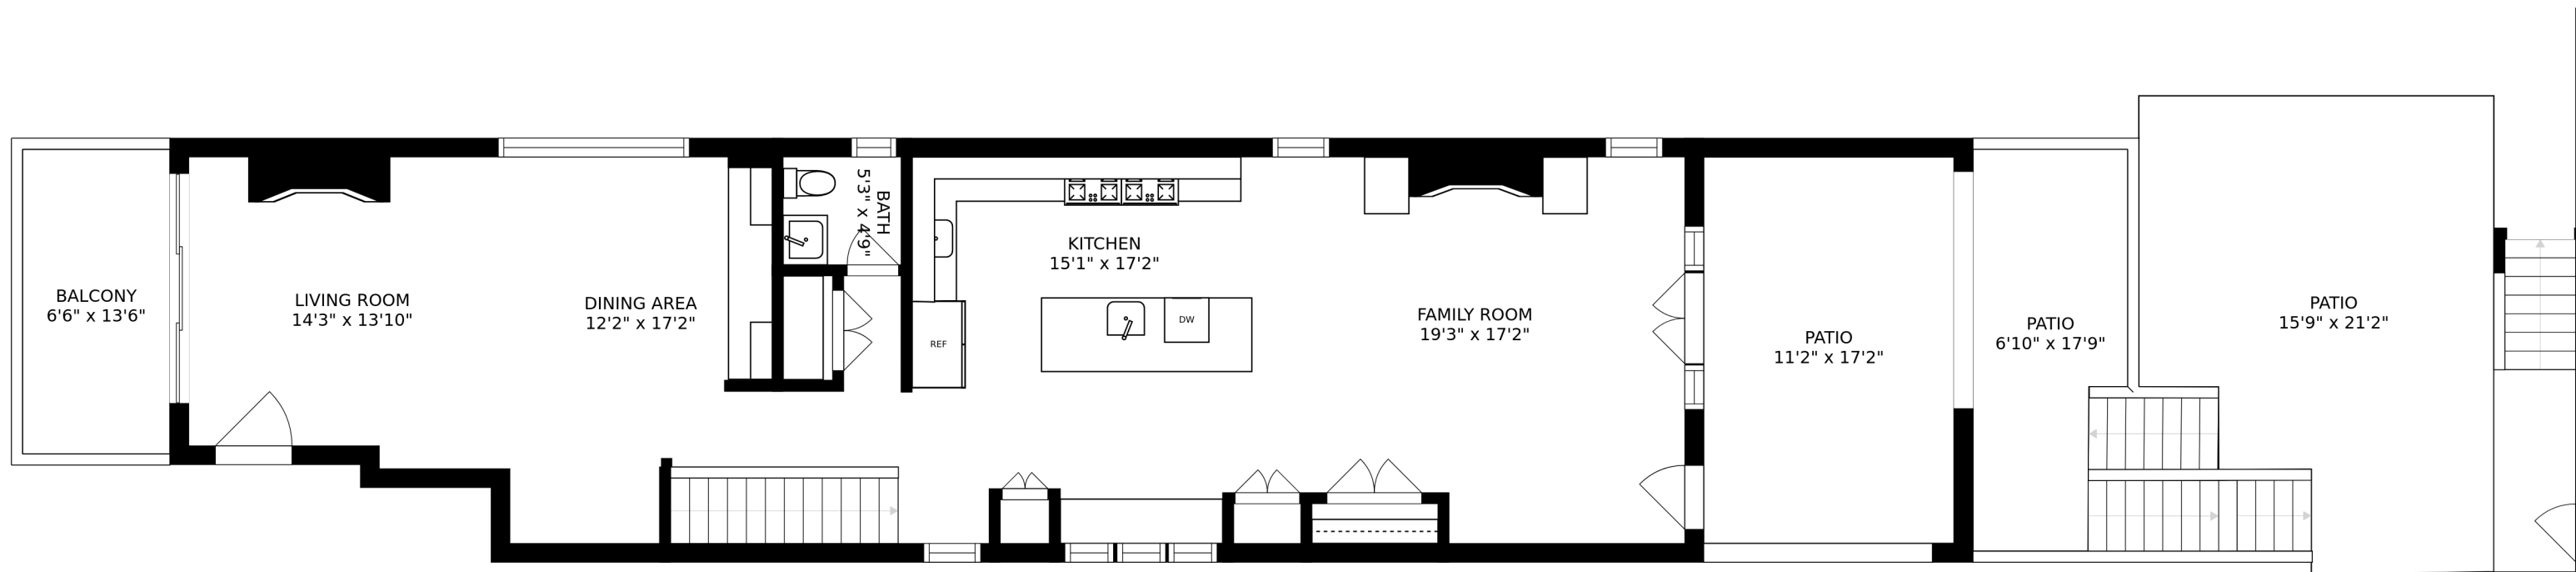

FLOOR 3

FLOOR 2

FLOOR 1

SIZES AND DIMENSIONS ARE APPROXIMATE, ACTUAL MAY VARY.

ROOF-TOP DECK
19'1" x 24'3"

SIZES AND DIMENSIONS ARE APPROXIMATE, ACTUAL MAY VARY.

SIZES AND DIMENSIONS ARE APPROXIMATE, ACTUAL MAY VARY.

SIZES AND DIMENSIONS ARE APPROXIMATE, ACTUAL MAY VARY.