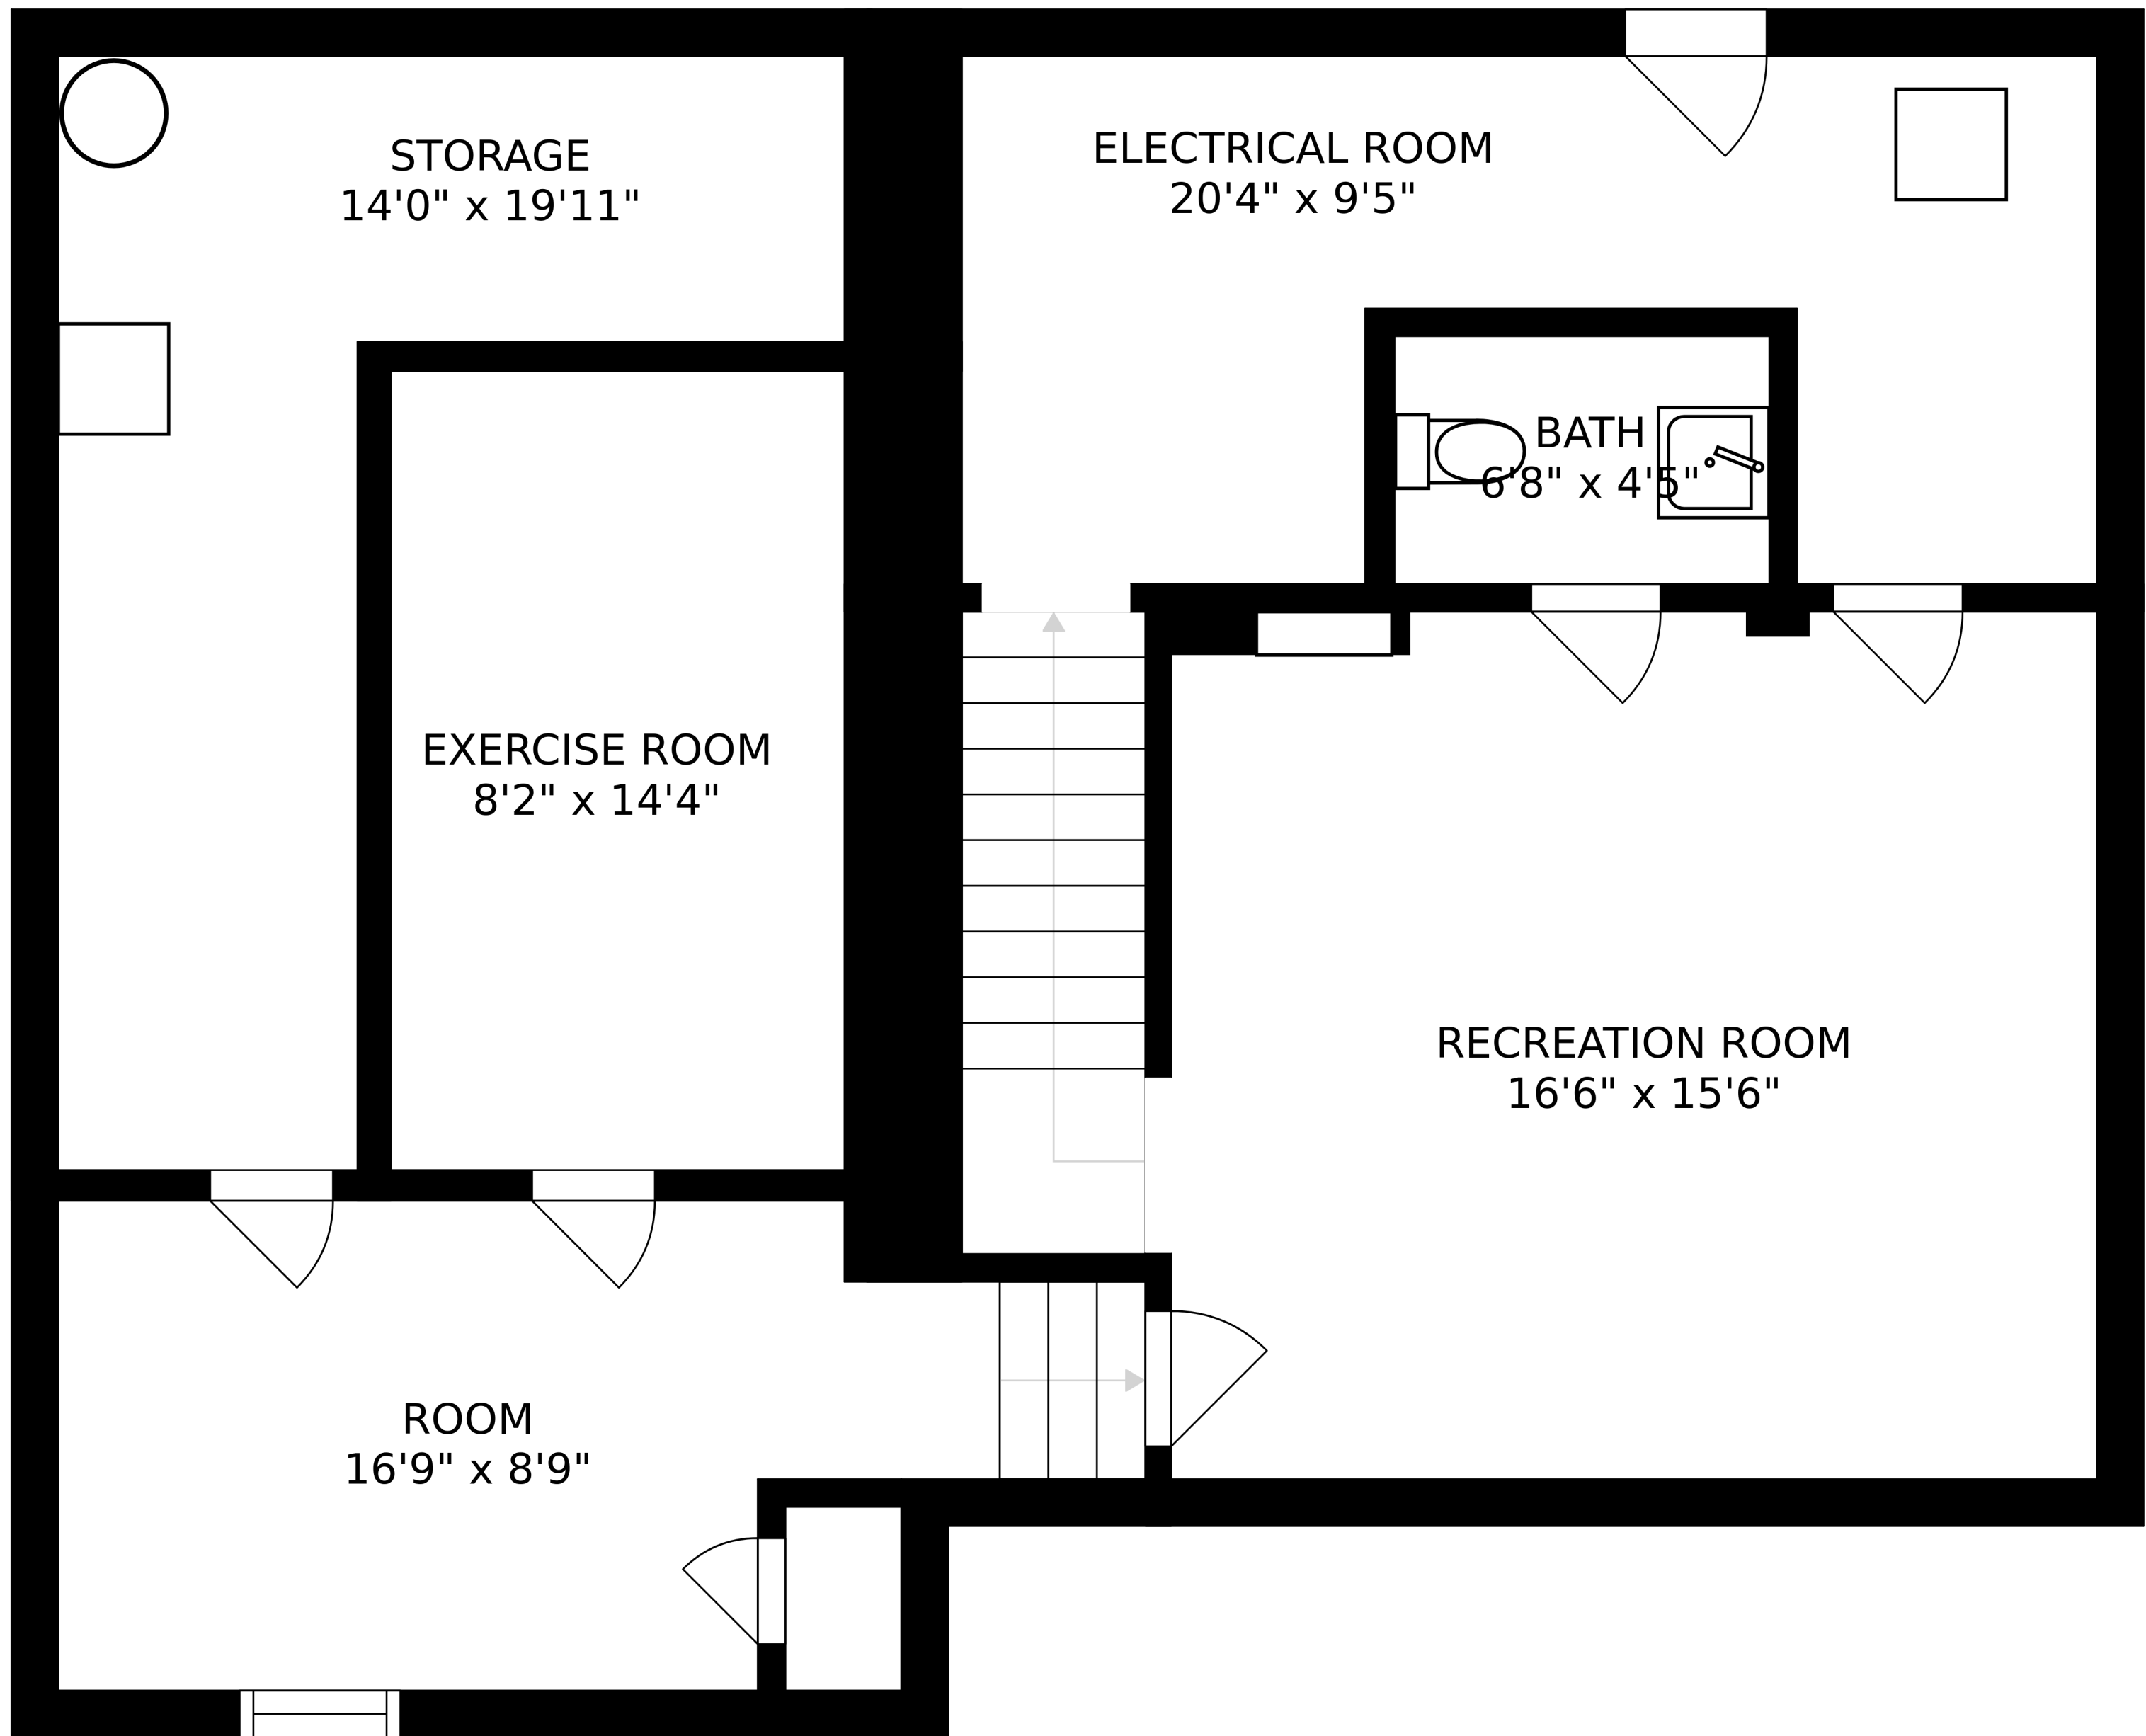

SIZES AND DIMENSIONS ARE APPROXIMATE, ACTUAL MAY VARY.

BEDROOM
14'2" x 21'9"

BEDROOM
14'10" x 17'7"

BATH
4'11" x 10'2"

BATH
5'2" x 10'3"

SIZES AND DIMENSIONS ARE APPROXIMATE, ACTUAL MAY VARY.

SIZES AND DIMENSIONS ARE APPROXIMATE, ACTUAL MAY VARY.

SIZES AND DIMENSIONS ARE APPROXIMATE, ACTUAL MAY VARY.

GARAGE
26'6" x 21'2"