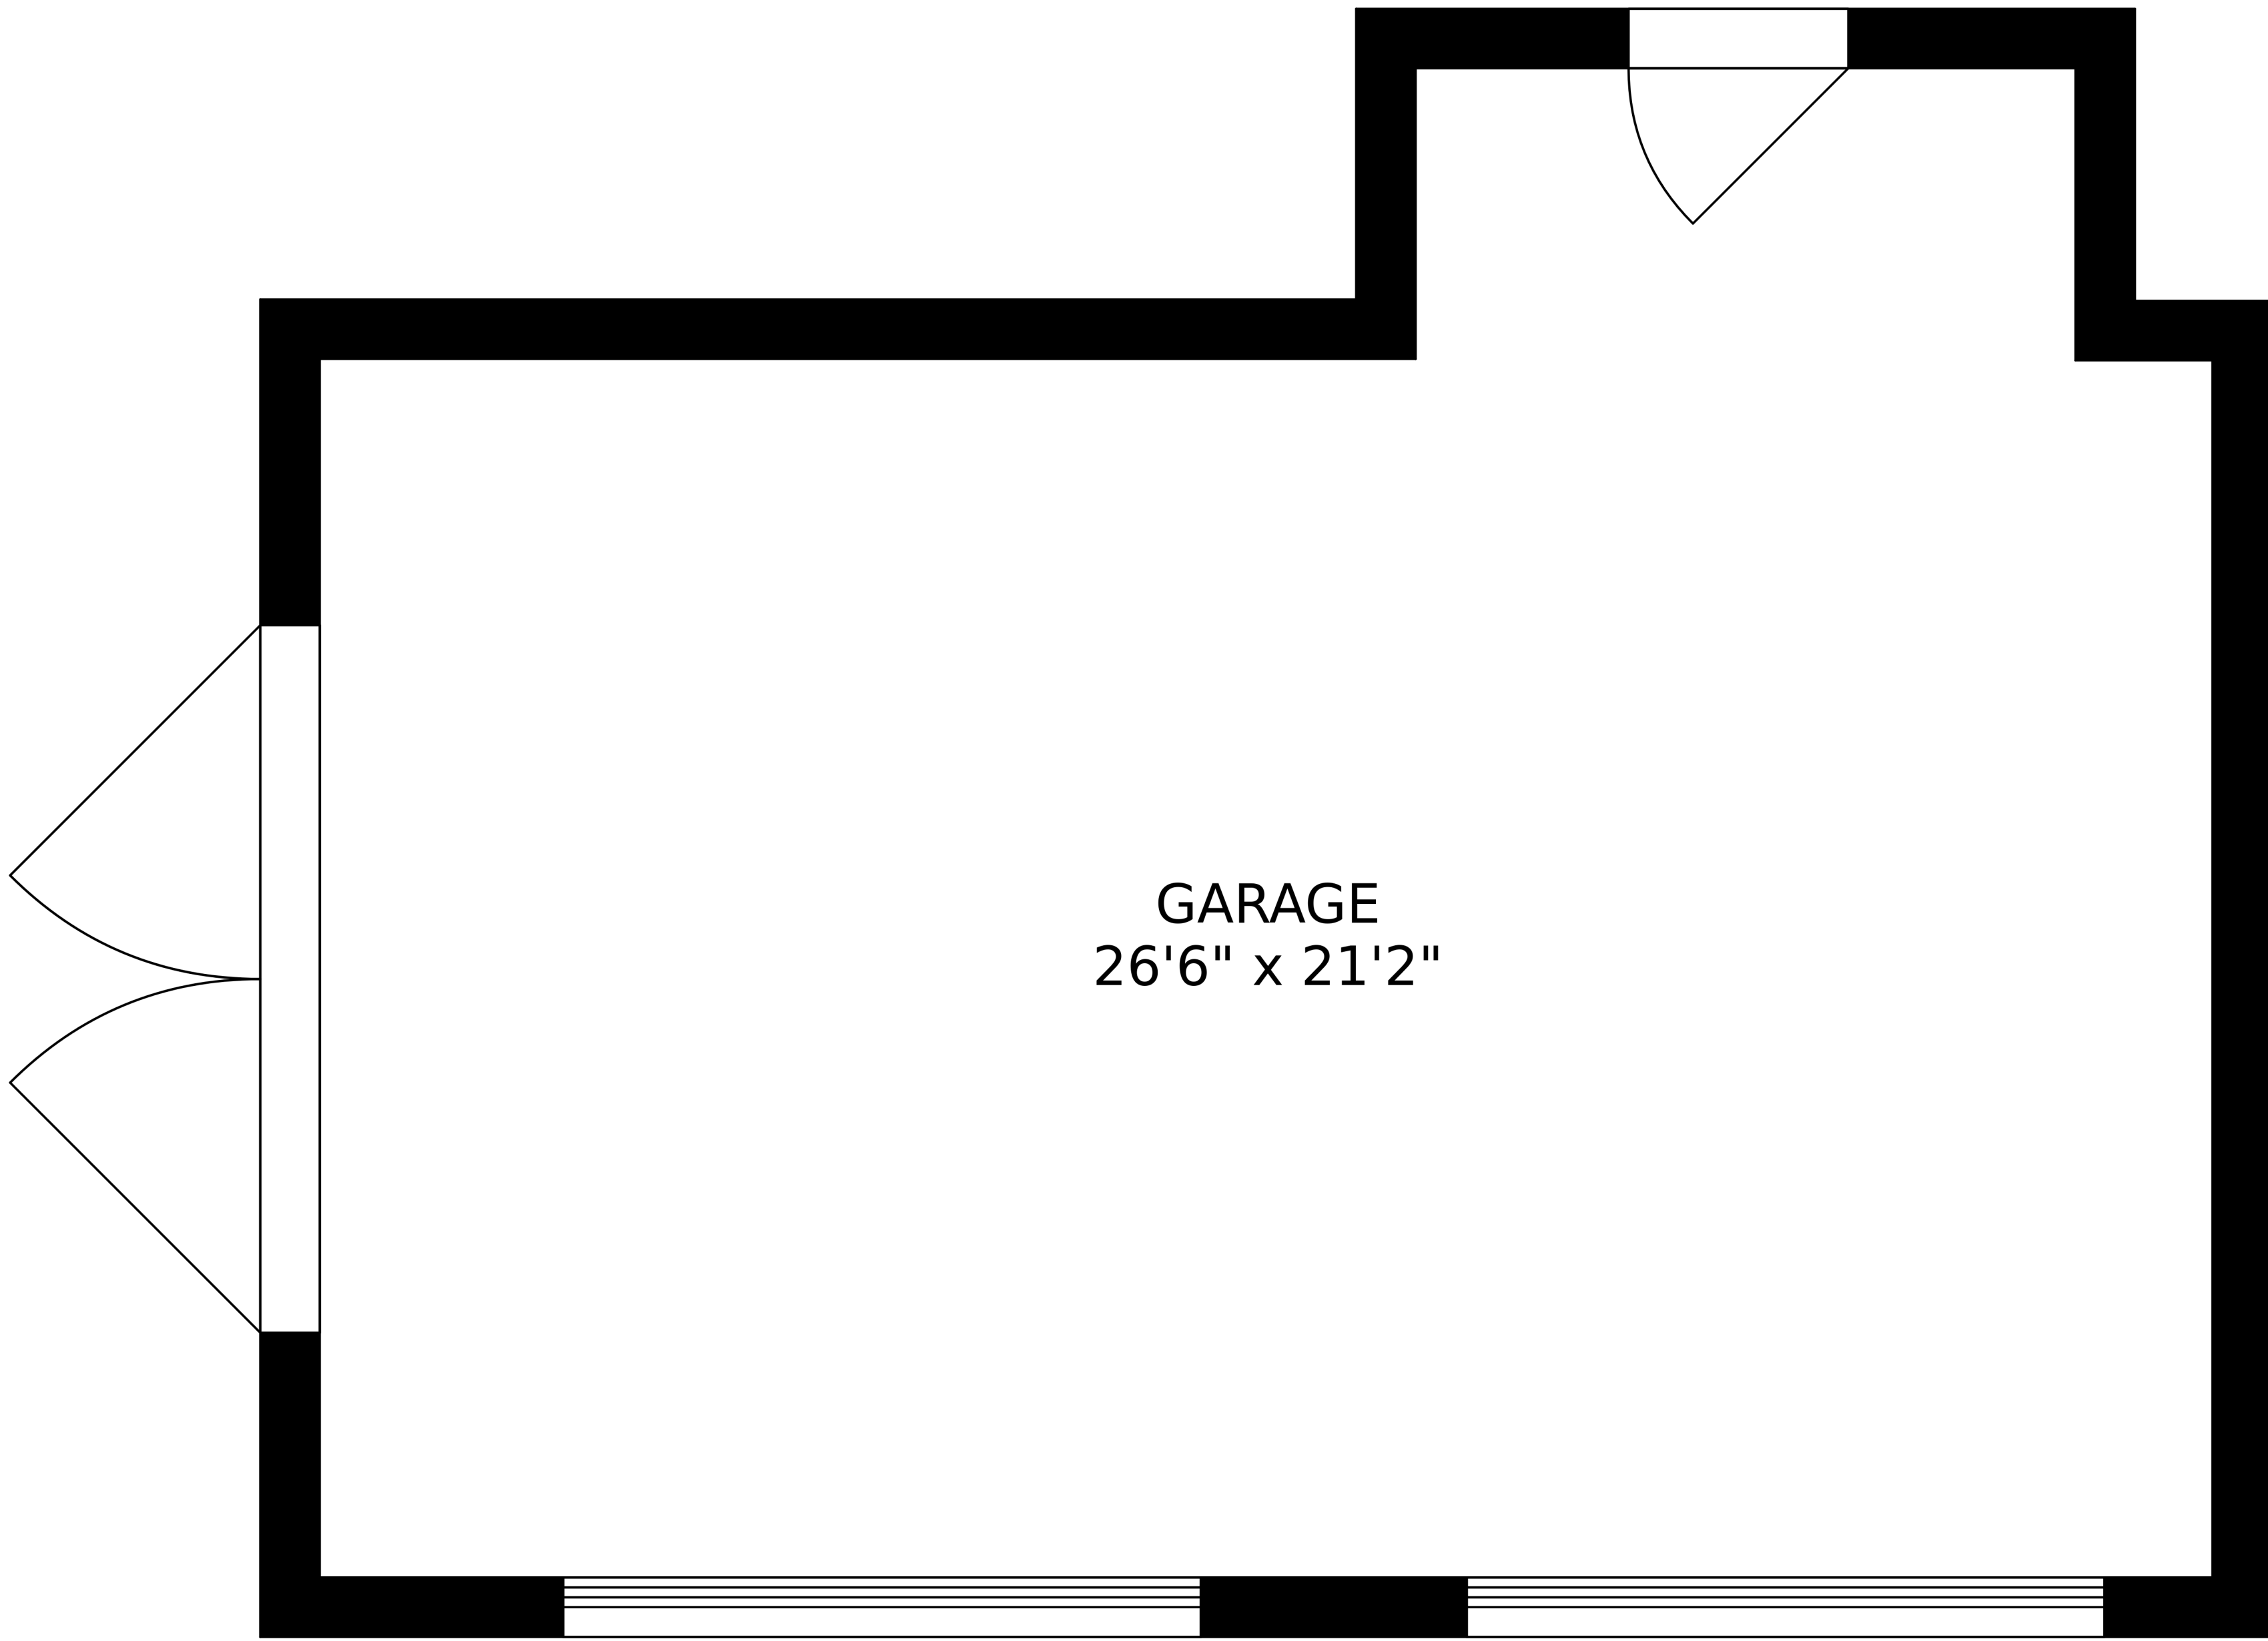

SIZES AND DIMENSIONS ARE APPROXIMATE, ACTUAL MAY VARY.

BEDROOM
14'2" x 21'9"

BEDROOM
14'10" x 17'7"

BATH
4'11" x 10'2"

BATH
5'2" x 10'3"

SIZES AND DIMENSIONS ARE APPROXIMATE, ACTUAL MAY VARY.

SIZES AND DIMENSIONS ARE APPROXIMATE, ACTUAL MAY VARY.

SIZES AND DIMENSIONS ARE APPROXIMATE, ACTUAL MAY VARY.

GARAGE
26'6" x 21'2"