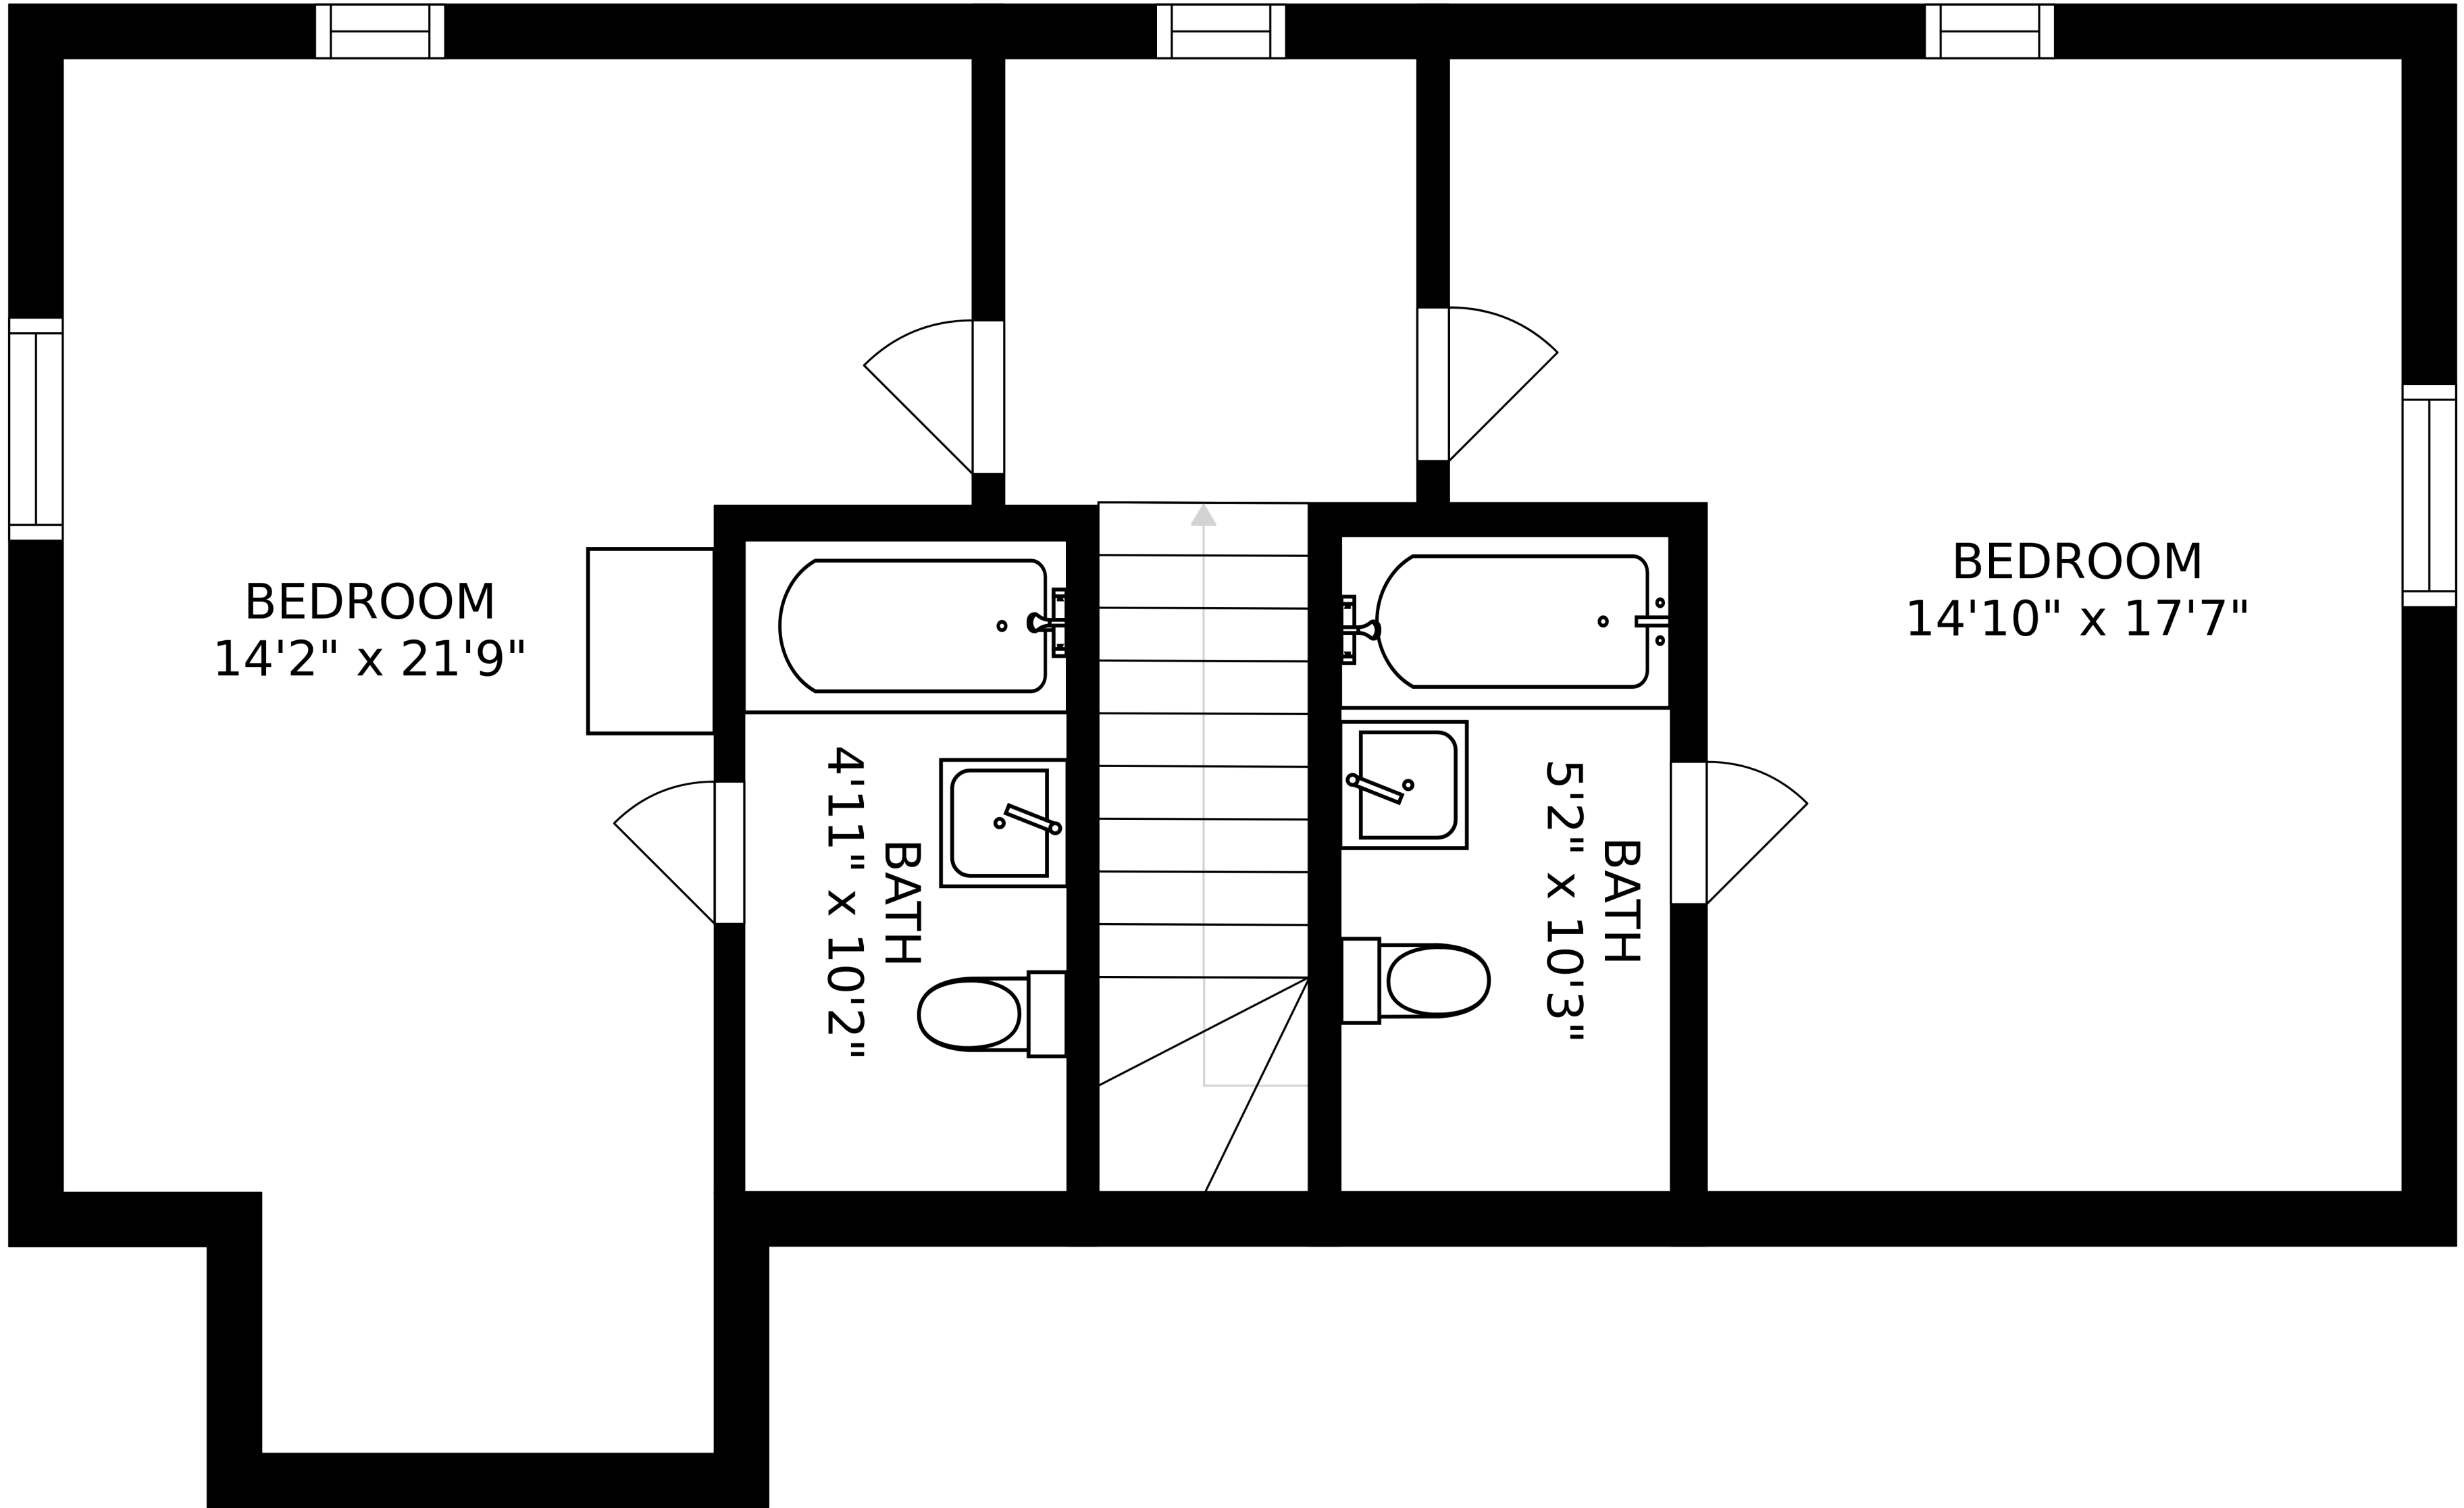

SIZES AND DIMENSIONS ARE APPROXIMATE, ACTUAL MAY VARY.

BEDROOM
14'2" x 21'9"

BEDROOM
14'10" x 17'7"

BATH
4'11" x 10'2"

BATH
5'2" x 10'3"

SIZES AND DIMENSIONS ARE APPROXIMATE, ACTUAL MAY VARY.

SIZES AND DIMENSIONS ARE APPROXIMATE, ACTUAL MAY VARY.

SIZES AND DIMENSIONS ARE APPROXIMATE, ACTUAL MAY VARY.

GARAGE
26'6" x 21'2"