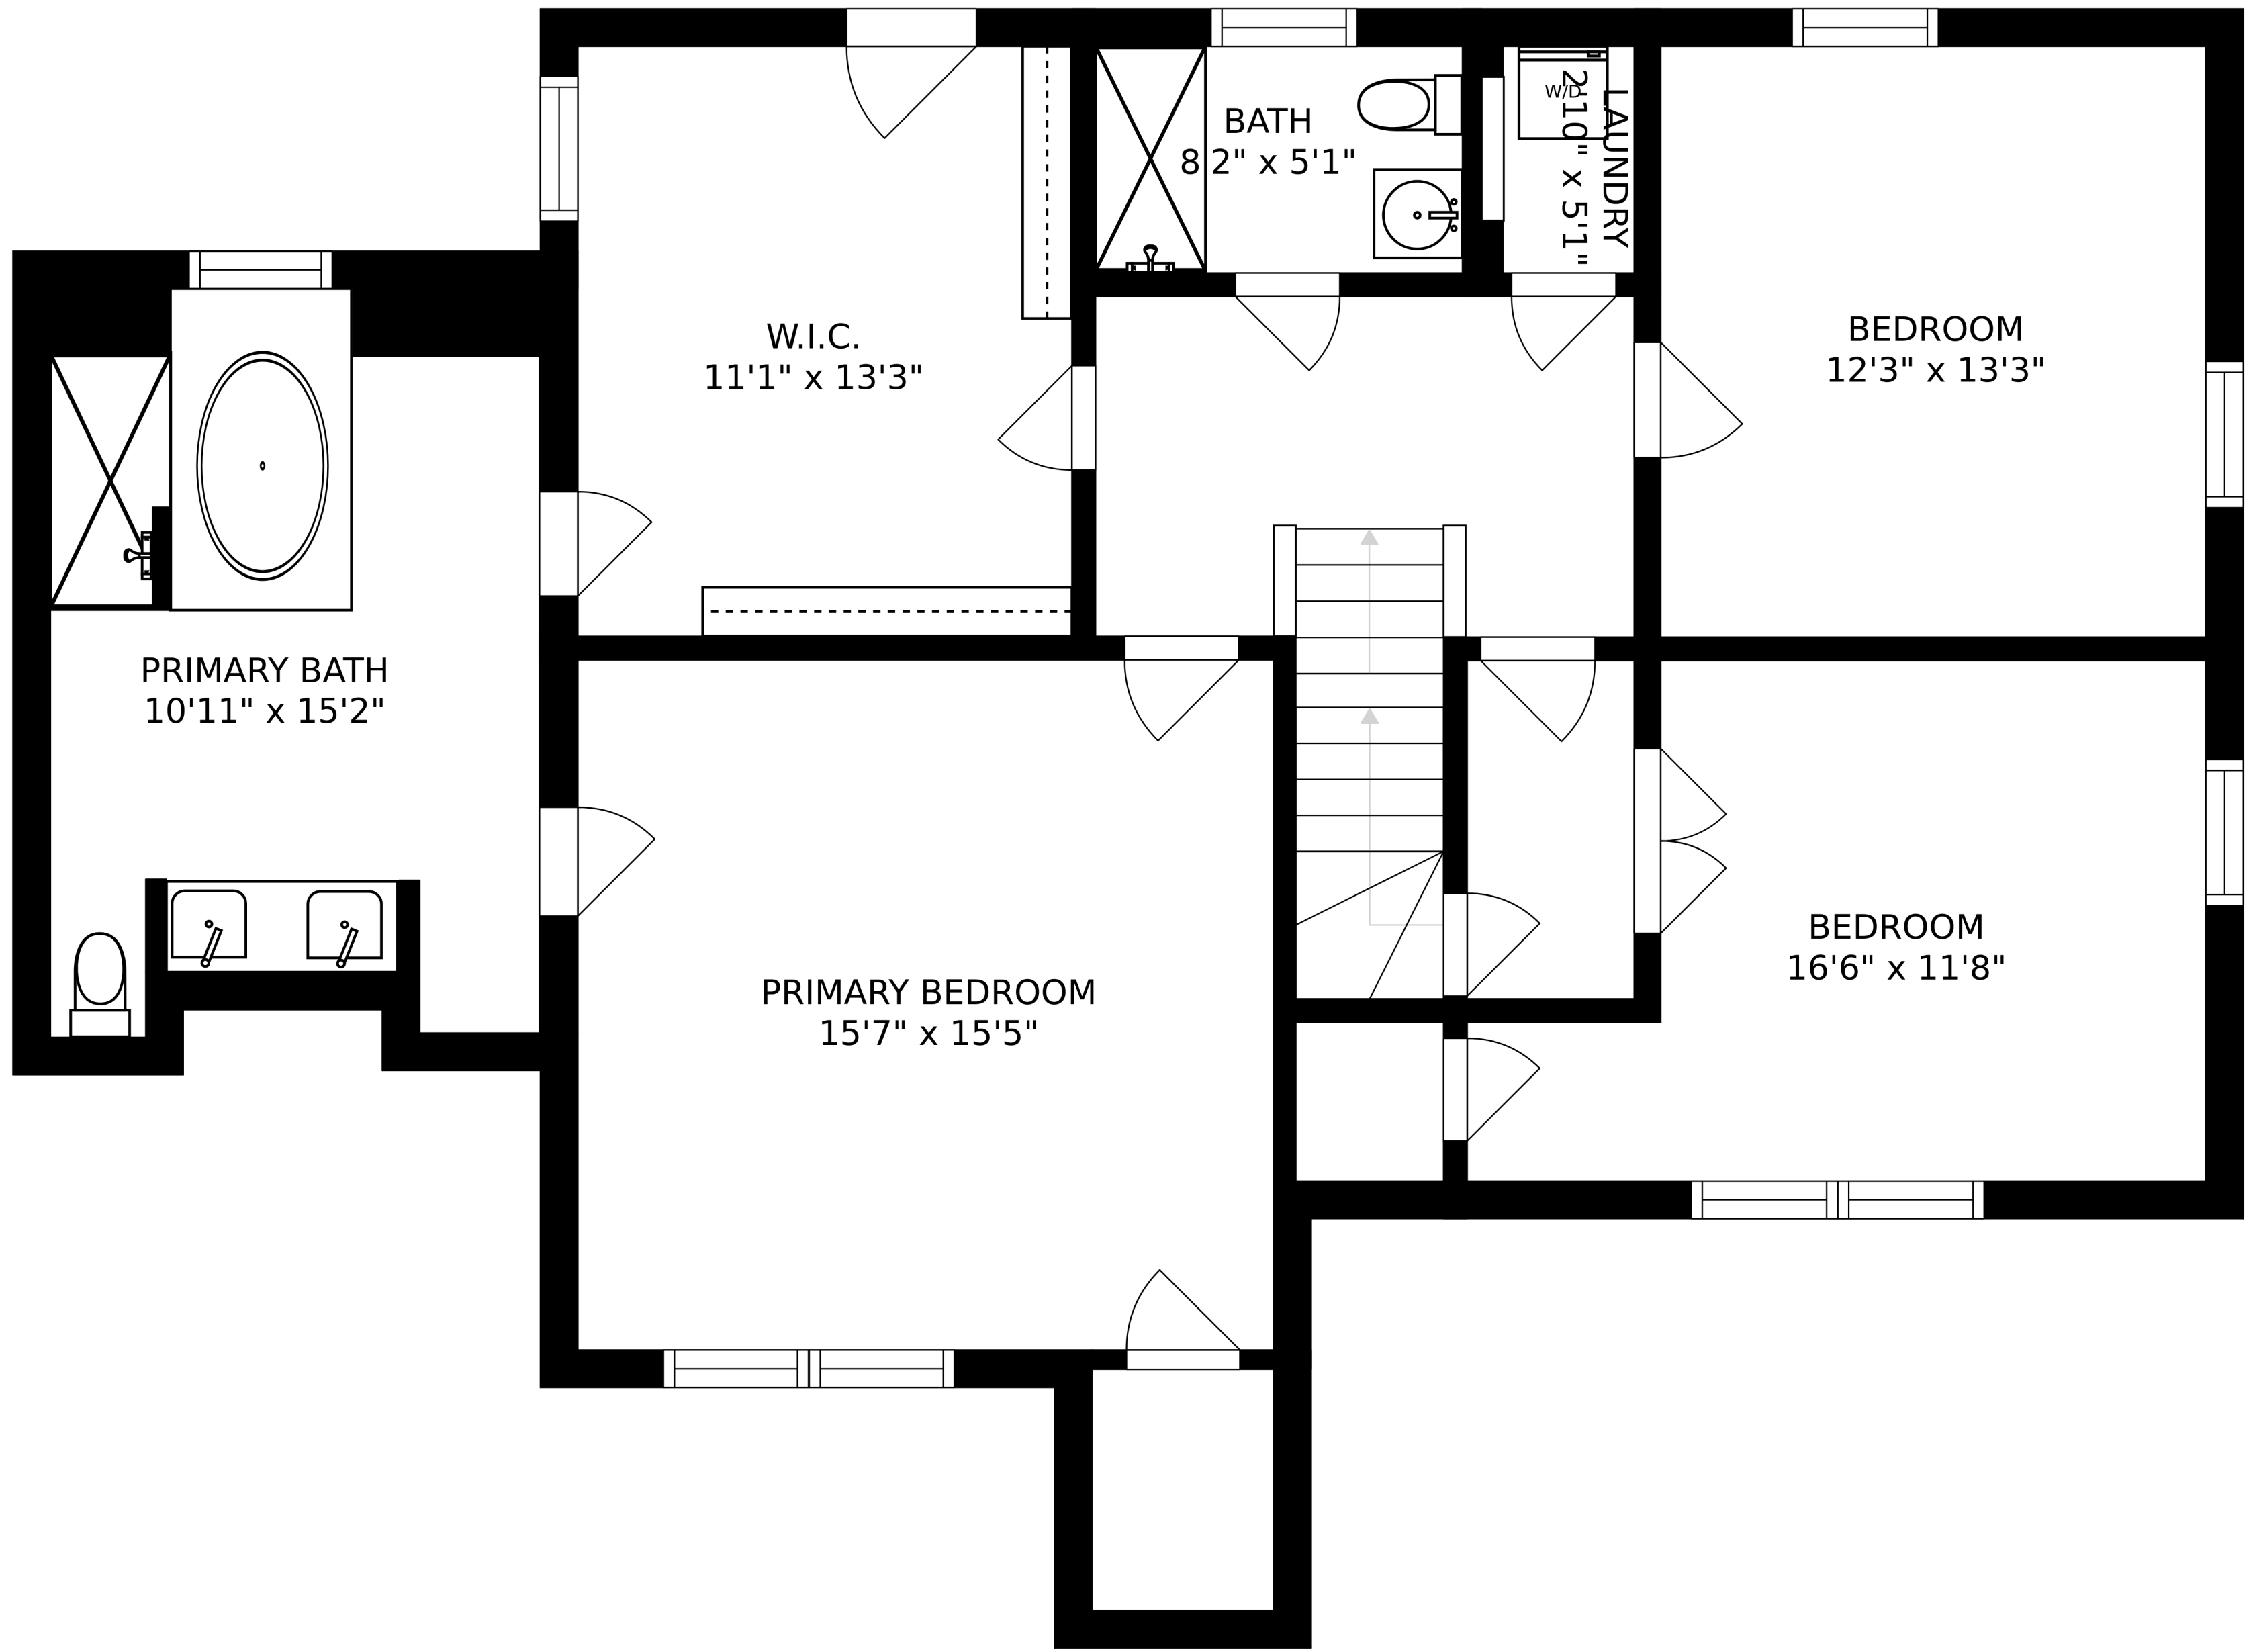

SIZES AND DIMENSIONS ARE APPROXIMATE, ACTUAL MAY VARY.

BEDROOM
14'2" x 21'9"

BEDROOM
14'10" x 17'7"

BATH
4'11" x 10'2"

BATH
5'2" x 10'3"

SIZES AND DIMENSIONS ARE APPROXIMATE, ACTUAL MAY VARY.

SIZES AND DIMENSIONS ARE APPROXIMATE, ACTUAL MAY VARY.

SIZES AND DIMENSIONS ARE APPROXIMATE, ACTUAL MAY VARY.

GARAGE
26'6" x 21'2"